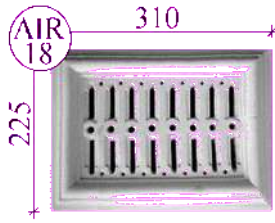

Ornamental Mouldings

12 Henred Road, New Germany.
KwaZulu-Natal, South Africa.
Web Site: www.mouldings.co.za

Air Vent Covers

Tel: +27 (31) 705 7481/2
Fax: 027 (31) 705 7213
Email: ornamental@mouldings.co.za

Prices Include 15% VAT. Measurements in mm.
Subject to change without notice. Errors and omissions excepted.