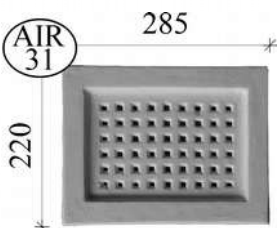

Ornamental Mouldings

12 Henred Road, New Germany.
KwaZulu-Natal, South Africa.
Web Site: www.mouldings.co.za

Air Vent Covers

Tel: +27 (31) 705 7481/2
Fax: 027 (31) 705 7213
Email: ornamental@mouldings.co.za

Prices Include 15% VAT. Measurements in mm.
Subject to change without notice. Errors and omissions excepted.