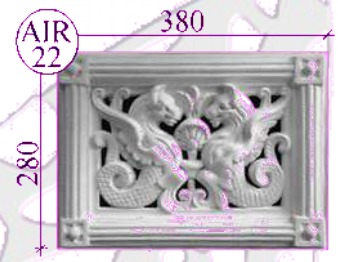

Ornamental Mouldings

12 Henred Road, New Germany.
KwaZulu-Natal, South Africa.
Web Site: www.mouldings.co.za

Air Vent Covers

Tel: +27 (31) 705 7481/2
Fax: 027 (31) 705 7213
Email: ornamental@mouldings.co.za

Prices Include 15% VAT. Measurements in mm.
Subject to change without notice. Errors and omissions excepted.