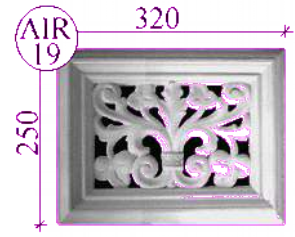

Ornamental Mouldings

12 Henred Road, New Germany.
KwaZulu-Natal, South Africa.
Web Site: www.mouldings.co.za

Air Vent Covers

Tel: +27 (31) 705 7481/2
Fax: 027 (31) 705 7213
Email: ornamental@mouldings.co.za

Prices Include 15% VAT. Measurements in mm.
Subject to change without notice. Errors and omissions excepted.