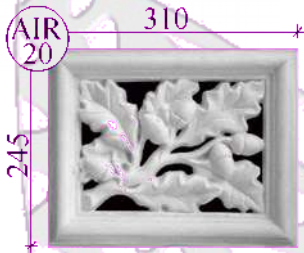

Ornamental Mouldings

12 Henred Road, New Germany.
KwaZulu-Natal, South Africa.
Web Site: www.mouldings.co.za

Air Vent Covers

Tel: +27 (31) 705 7481/2
Fax: 027 (31) 705 7213
Email: ornamental@mouldings.co.za

Prices Include 15% VAT. Measurements in mm.
Subject to change without notice. Errors and omissions excepted.