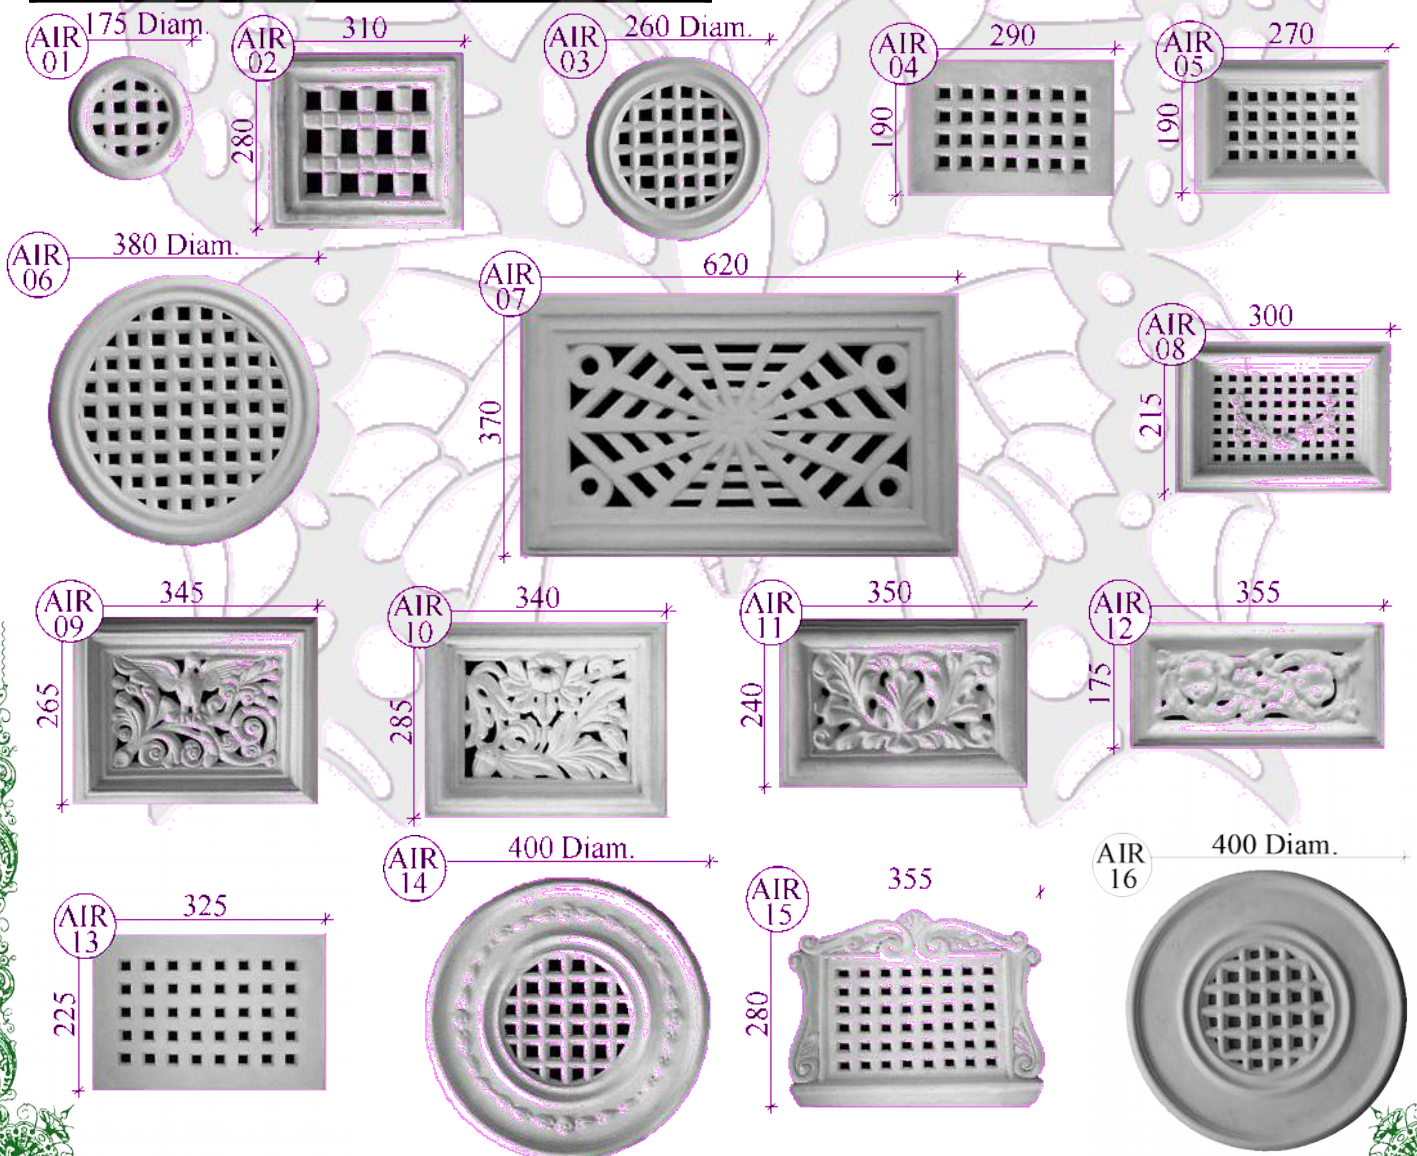

CODE	DESCRIPTION	SIZE	PRICE
AIR/01	Round - Small	175diam	34.00
AIR/02	Square - Big hole	310x280mm	55.00
AIR/03	Round - Medium	260diam	47.00
AIR/04	Plain Flat - Small	290x190mm	47.00
AIR/05	Standard Plain	270x190mm	47.00
AIR/06	Round - Large	380diam	55.00
AIR/07	Large Spiderweb	620x370mm	116.00
AIR/08	Plain & Swag	300x215mm	55.00
AIR/09	Fish Eagle	340x265mm	55.00
AIR/10	One Flower	340x285mm	55.00
AIR/11	Heavy Leaf	350x240mm	55.00
AIR/12	Two Flowers - Long	355x175mm	55.00
AIR/13	Plain Flat - Large	325x225mm	55.00
AIR/14	Round - Bud Ring	400diam	55.00
AIR/15	Top & Side Scroll	355x280mm	55.00
AIR/16	Round - Plain border	395diam	55.00
AIR/17	Plain - Groove Border	310x230mm	55.00

CODE	DESCRIPTION	SIZE	PRICE
AIR/18	Flute & Ring	310x225mm	55.00
AIR/19	Clovers	320x250mm	55.00
AIR/20	Acorns	310x245mm	55.00
AIR/21	Lion Face	405x300mm	67.00
AIR/22	Two Dragons	380x280mm	67.00
AIR/24	Griffins	340x265mm	55.00
AIR/25	Tulips	300x230mm	55.00
AIR/26	Grape Vine	335x215mm	55.00
AIR/27	Deep Scrolls	352x215mm	55.00
AIR/28	Indented Border	340x275mm	55.00
AIR/29	Plain - Raised Border	310x230mm	55.00
AIR/30	Greek Key Border	340x270mm	55.00
AIR/31	Plain - Raised Border	285x220mm	55.00
AIR/32	Fler de Lil and scroll	330x180mm	55.00
AIR/SURR	Keyed Vent Surround	680diam	105.00
AIR/SURR/S	Keyed Vent Surround	400diam	63.00