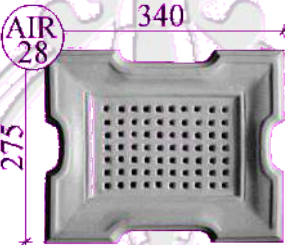

Ornamental Mouldings

12 Henred Road, New Germany.
KwaZulu-Natal, South Africa.
Web Site: www.mouldings.co.za

Air Vent Covers

Tel: +27 (31) 705 7481/2
Fax: 027 (31) 705 7213
Email: ornamental@mouldings.co.za

Prices Include 15% VAT. Measurements in mm.
Subject to change without notice. Errors and omissions excepted.