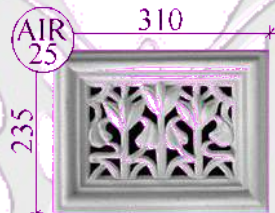

Ornamental Mouldings

12 Henred Road, New Germany.
KwaZulu-Natal, South Africa.
Web Site: www.mouldings.co.za

Air Vent Covers

Tel: +27 (31) 705 7481/2
Fax: 027 (31) 705 7213
Email: ornamental@mouldings.co.za

Prices Include 15% VAT. Measurements in mm.
Subject to change without notice. Errors and omissions excepted.