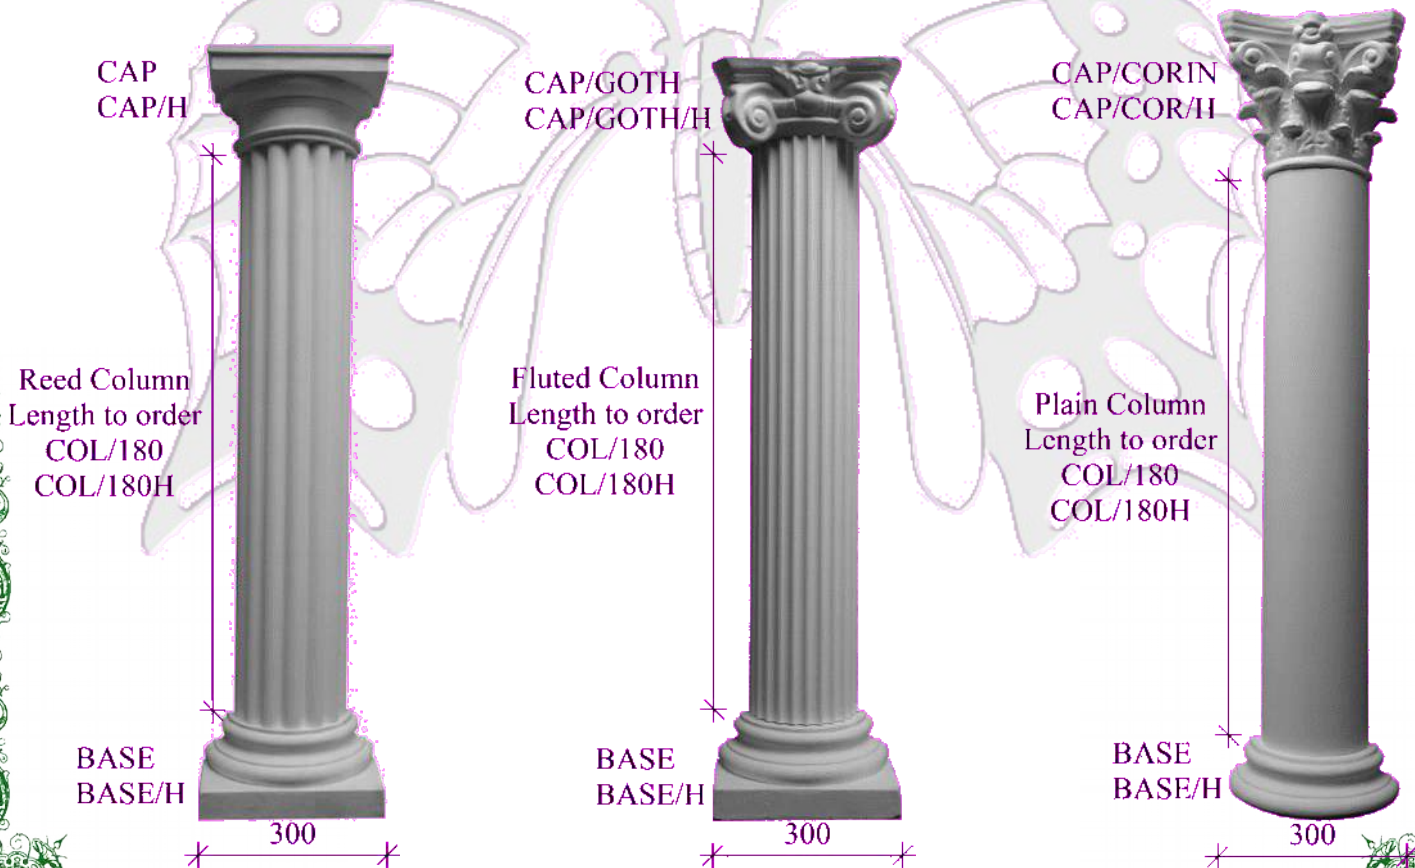

Prices Include 15% VAT. Measurements in mm.
Subject to change without notice. Errors and omissions excepted.