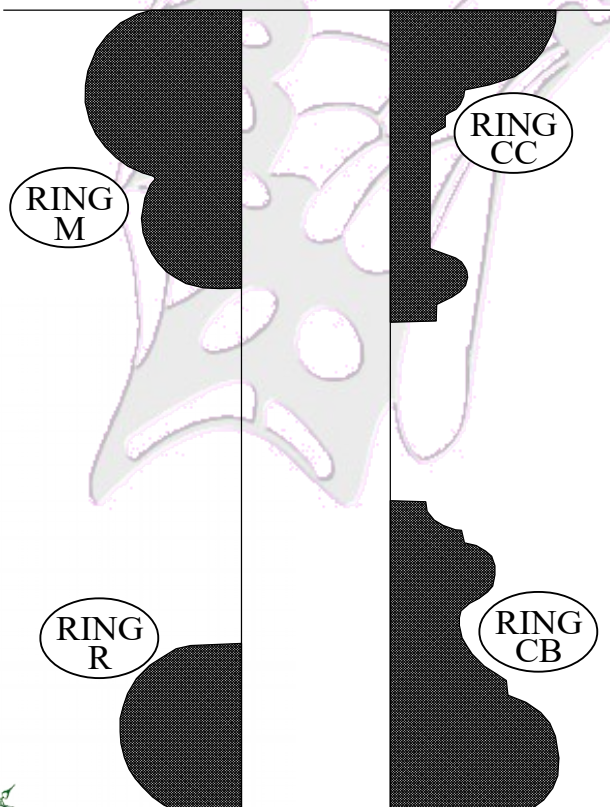

Ornamental Mouldings

12 Henred Road, New Germany.
KwaZulu-Natal, South Africa.
Web Site: www.mouldings.co.za

Columns

Tel: +27 (31) 705 7481/2
Fax: 027 (31) 705 7213
Email: ornamental@mouldings.co.za

CODE	DESCRIPTION	UNIT	PRICE
COL/125	full - fluted / plain 125diam	1,000	263.00
COL/125H	half - fluted / plain 125diam	1,000	116.00
COL/180	full - fluted / plain 180diam	1,000	399.00
COL/180H	half - fluted / plain 180diam	1,000	173.00
CAP/S	Plain cap for COL/125 110x190x190mm	each	95.00
CAP/SH	Plain cap half for COL/125 110x95x190mm	each	61.00
CAP/GOTH/S	Gothic 110 x 225 x 225 125diam	each	135.00
CAP/GOTH/SH	Gothic - small half - 110x113x225mm	each	79.00
CAP/COR/S	Corinthian- small full 210 x 200 x 200mm	each	215.00
CAP/COR/SH	Corinthian -small half 210x 100 x 200mm	each	122.00
BASE/S	plain base for COL/125 95x210x210mm	each	95.00
BASE/SH	plain base small half 95x105x210mm	each	61.00
BASE	plain 100Hx300x300 (with sq 145h)	each	122.00
BASE/CAP/H	base/cap half plain 100x150x300(sq 145)	each	74.00
CAP	plain 145h x 200 x 200mm (sq 300mm)	each	122.00
CAP/GOTH	Gothic 110x200x200mm (sq 310mm)	each	256.00
CAP/GOTH/H	Half Gothic Capital 110 x 100 x 200mm	each	135.00
CAP/CORIN	Corinthian - 270 x 320 x 320mm	each	364.00
CAP/COR/H	Corinthian Half - 270 x 160 x 320mm	each	205.00
COL/RING	column rings - special	each	95.00
MOULD	special mould	each	788.00

Column Ring Designs

Prices Include 15% VAT. Measurements in mm.
Subject to change without notice. Errors and omissions excepted.

Ornamental Mouldings

12 Henred Road, New Germany.
KwaZulu-Natal, South Africa.
Web Site: www.mouldings.co.za