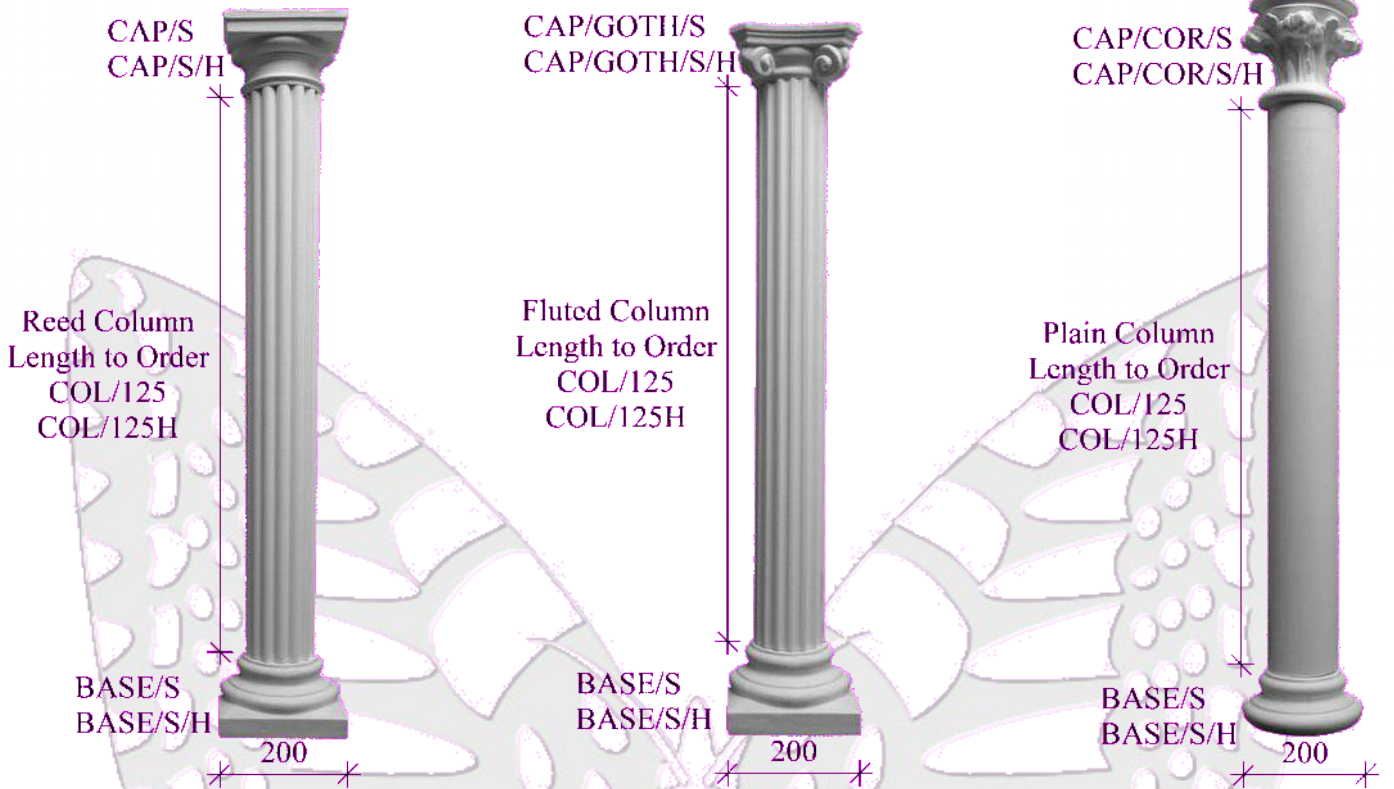

Ornamental Mouldings

12 Henred Road, New Germany.
KwaZulu-Natal, South Africa.
Web Site: www.mouldings.co.za

Columns

Tel: +27 (31) 705 7481/2
Fax: 027 (31) 705 7213
Email: ornamental@mouldings.co.za

Ornamental Mouldings makes this beautifully finished range of non-structural columns and pilasters (half columns).