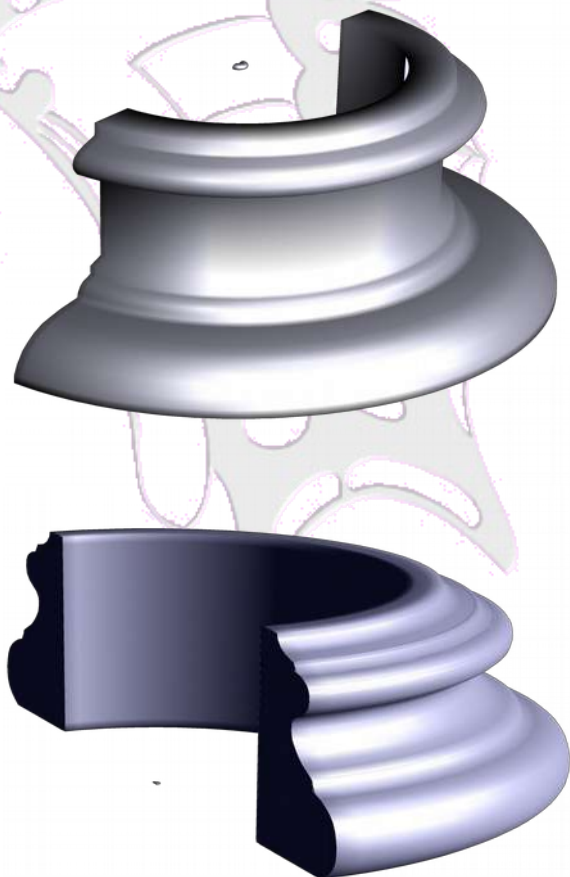

Ornamental Mouldings

12 Henred Road, New Germany.
KwaZulu-Natal, South Africa.
Web Site: www.mouldings.co.za

Columns

Tel: +27 (31) 705 7481/2
Fax: 027 (31) 705 7213
Email: ornamental@mouldings.co.za

CODE	DESCRIPTION	UNIT	PRICE
COL/125	full - fluted / plain 125diam	1,000	263.00
COL/125H	half - fluted / plain 125diam	1,000	116.00
COL/180	full - fluted / plain 180diam	1,000	399.00
COL/180H	half - fluted / plain 180diam	1,000	173.00
CAP/S	Plain cap for COL/125 110x190x190mm	each	95.00
CAP/SH	Plain cap half for COL/125 110x95x190mm	each	61.00
CAP/GOTH/S	Gothic 110 x 225 x 225 125diam	each	135.00
CAP/GOTH/SH	Gothic - small half - 110x113x225mm	each	79.00
CAP/COR/S	Corinthian- small full 210 x 200 x 200mm	each	215.00
CAP/COR/SH	Corinthian -small half 210x 100 x 200mm	each	122.00
BASE/S	plain base for COL/125 95x210x210mm	each	95.00
BASE/SH	plain base small half 95x105x210mm	each	61.00
BASE	plain 100Hx300x300 (with sq 145h)	each	122.00
BASE/CAP/H	base/cap half plain 100x150x300(sq 145)	each	74.00
CAP	plain 145h x 200 x 200mm (sq 300mm)	each	122.00
CAP/GOTH	Gothic 110x200x200mm (sq 310mm)	each	256.00
CAP/GOTH/H	Half Gothic Capital 110 x 100 x 200mm	each	135.00
CAP/CORIN	Corinthian - 270 x 320 x 320mm	each	364.00
CAP/COR/H	Corinthian Half - 270 x 160 x 320mm	each	205.00
COL/RING	column rings - special	each	95.00
MOULD	special mould	each	788.00

Column Ring Designs

Prices Include 15% VAT. Measurements in mm.
Subject to change without notice. Errors and omissions excepted.