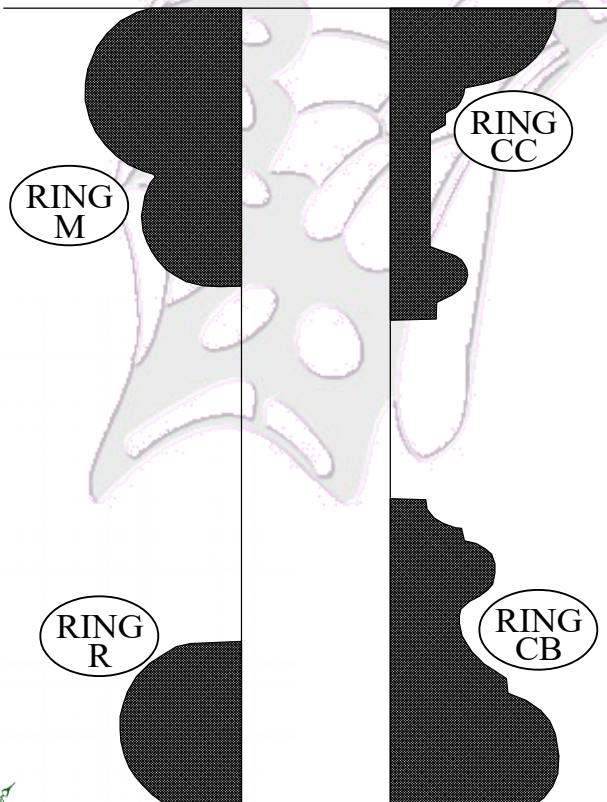

## Columns

Tel: +27 (31) 705 7481/2  
Fax: 027 (31) 705 7213  
Email: [ornamental@mouldings.co.za](mailto:ornamental@mouldings.co.za)

CODE	DESCRIPTION	UNIT	PRICE
COL/125	full - fluted / plain 125diam	1,000	250.00
COL/125H	half - fluted / plain 125diam	1,000	110.00
COL/180	full - fluted / plain 180diam	1,000	380.00
COL/180H	half - fluted / plain 180diam	1,000	165.00
CAP/S	Plain cap for COL/125 110x190x190mm	each	90.00
CAP/SH	Plain cap half for COL/125 110x95x190mm	each	58.00
CAP/GOTH/S	Gothic 110 x 225 x 225 125diam	each	129.00
CAP/GOTH/SH	Gothic - small half - 110x113x225mm	each	75.00
CAP/COR/S	Corinthian- small full 210 x 200 x 200mm	each	205.00
CAP/COR/SH	Corinthian -small half 210x 100 x 200mm	each	116.00
BASE/S	plain base for COL/125 95x210x210mm	each	90.00
BASE/SH	plain base small half 95x105x210mm	each	58.00
BASE	plain 100Hx300x300 (with sq 145h)	each	116.00
BASE/CAP/H	base/cap half plain 100x150x300(sq 145)	each	70.00
CAP	plain 145h x 200 x 200mm (sq 300mm)	each	116.00
CAP/GOTH	Gothic 110x200x200mm (sq 310mm)	each	244.00
CAP/GOTH/H	Half Gothic Capital 110 x 100 x 200mm	each	129.00
CAP/CORIN	Corinthian - 270 x 320 x 320mm	each	347.00
CAP/COR/H	Corinthian Half - 270 x 160 x 320mm	each	195.00
COL/RING	column rings - special	each	90.00
MOULD	special mould	each	750.00

## Column Ring Designs

Prices Include 15% VAT. Measurements in mm.  
Subject to change without notice. Errors and omissions excepted.