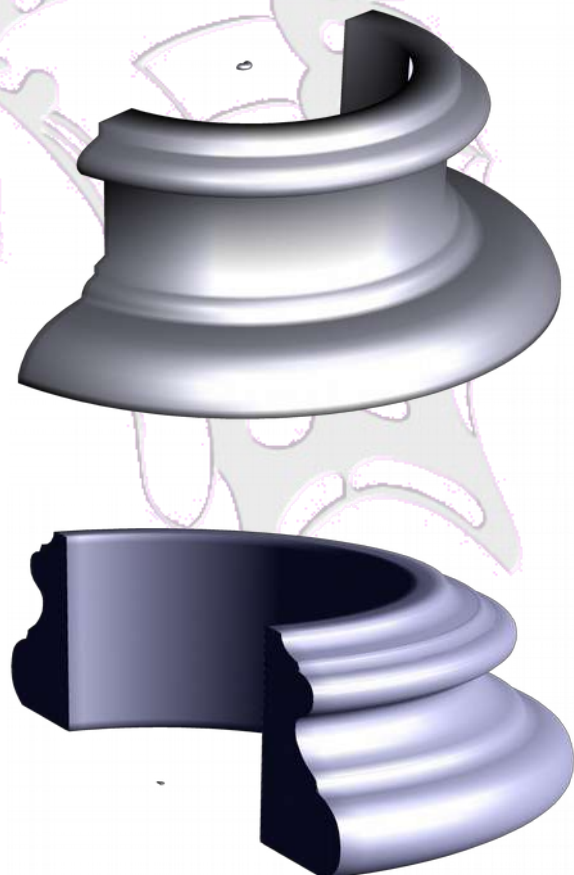

Ornamental Mouldings

12 Henred Road, New Germany.
KwaZulu-Natal, South Africa.
Web Site: www.mouldings.co.za

Columns

Tel: +27 (31) 705 7481/2
Fax: 027 (31) 705 7213
Email: ornamental@mouldings.co.za

CODE	DESCRIPTION	UNIT	PRICE
COL/125	full - fluted / plain 125diam	1,000	250.00
COL/125H	half - fluted / plain 125diam	1,000	110.00
COL/180	full - fluted / plain 180diam	1,000	380.00
COL/180H	half - fluted / plain 180diam	1,000	165.00
CAP/S	Plain cap for COL/125 110x190x190mm	each	90.00
CAP/SH	Plain cap half for COL/125 110x95x190mm	each	58.00
CAP/GOTH/S	Gothic 110 x 225 x 225 125diam	each	129.00
CAP/GOTH/SH	Gothic - small half - 110x113x225mm	each	75.00
CAP/COR/S	Corinthian- small full 210 x 200 x 200mm	each	205.00
CAP/COR/SH	Corinthian -small half 210x 100 x 200mm	each	116.00
BASE/S	plain base for COL/125 95x210x210mm	each	90.00
BASE/SH	plain base small half 95x105x210mm	each	58.00
BASE	plain 100Hx300x300 (with sq 145h)	each	116.00
BASE/CAP/H	base/cap half plain 100x150x300(sq 145)	each	70.00
CAP	plain 145h x 200 x 200mm (sq 300mm)	each	116.00
CAP/GOTH	Gothic 110x200x200mm (sq 310mm)	each	244.00
CAP/GOTH/H	Half Gothic Capital 110 x 100 x 200mm	each	129.00
CAP/CORIN	Corinthian - 270 x 320 x 320mm	each	347.00
CAP/COR/H	Corinthian Half - 270 x 160 x 320mm	each	195.00
COL/RING	column rings - special	each	90.00
MOULD	special mould	each	750.00

Column Ring Designs

Prices Include 15% VAT. Measurements in mm.
Subject to change without notice. Errors and omissions excepted.