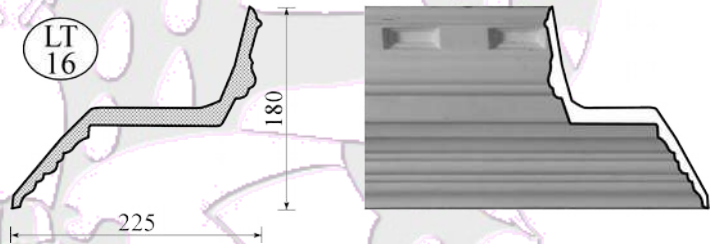

Ornamental Mouldings

12 Henred Road, New Germany.
KwaZulu-Natal, South Africa.
Web Site: www.mouldings.co.za

Light Troughs

Tel: +27 (31) 705 7481

Email: ornamental@mouldings.co.za

Prices Include 15% VAT. Measurements in mm.
Subject to change without notice. Errors and omissions excepted.