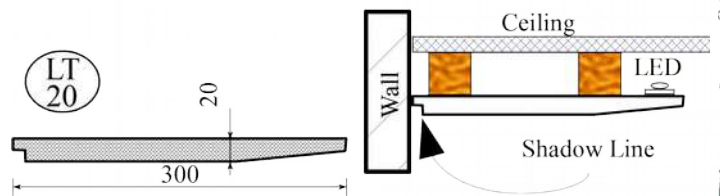

Ornamental Mouldings

12 Henred Road, New Germany.
KwaZulu-Natal, South Africa.
Web Site: www.mouldings.co.za

Light Troughs

Tel: +27 (31) 705 7481

Email: ornamental@mouldings.co.za

Prices Include 15% VAT. Measurements in mm.
Subject to change without notice. Errors and omissions excepted.