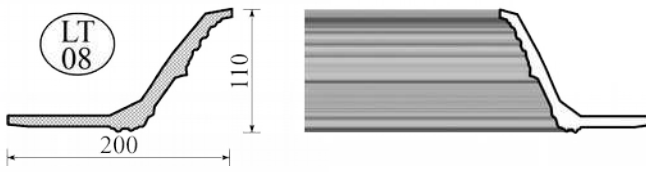

Ornamental Mouldings

12 Henred Road, New Germany.
KwaZulu-Natal, South Africa.
Web Site: www.mouldings.co.za

Light Troughs

Tel: +27 (31) 705 7481

Email: ornamental@mouldings.co.za

Prices Include 15% VAT. Measurements in mm.
Subject to change without notice. Errors and omissions excepted.