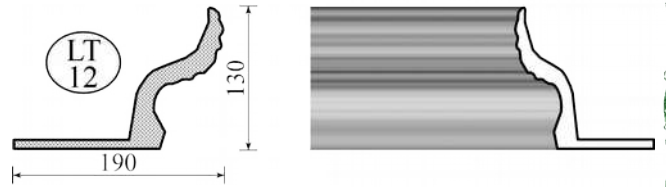

Ornamental Mouldings

12 Henred Road, New Germany.
KwaZulu-Natal, South Africa.
Web Site: www.mouldings.co.za

Light Troughs

Tel: +27 (31) 705 7481

Email: ornamental@mouldings.co.za

Prices Include 15% VAT. Measurements in mm.
Subject to change without notice. Errors and omissions excepted.