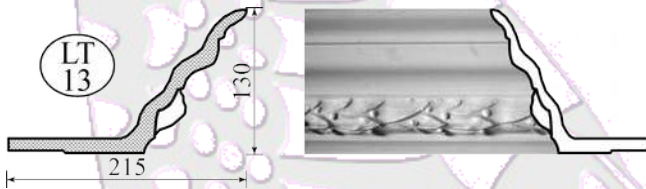

Ornamental Mouldings

12 Henred Road, New Germany.
KwaZulu-Natal, South Africa.
Web Site: www.mouldings.co.za

Light Troughs

Tel: +27 (31) 705 7481

Email: ornamental@mouldings.co.za

Prices Include 15% VAT. Measurements in mm.
Subject to change without notice. Errors and omissions excepted.