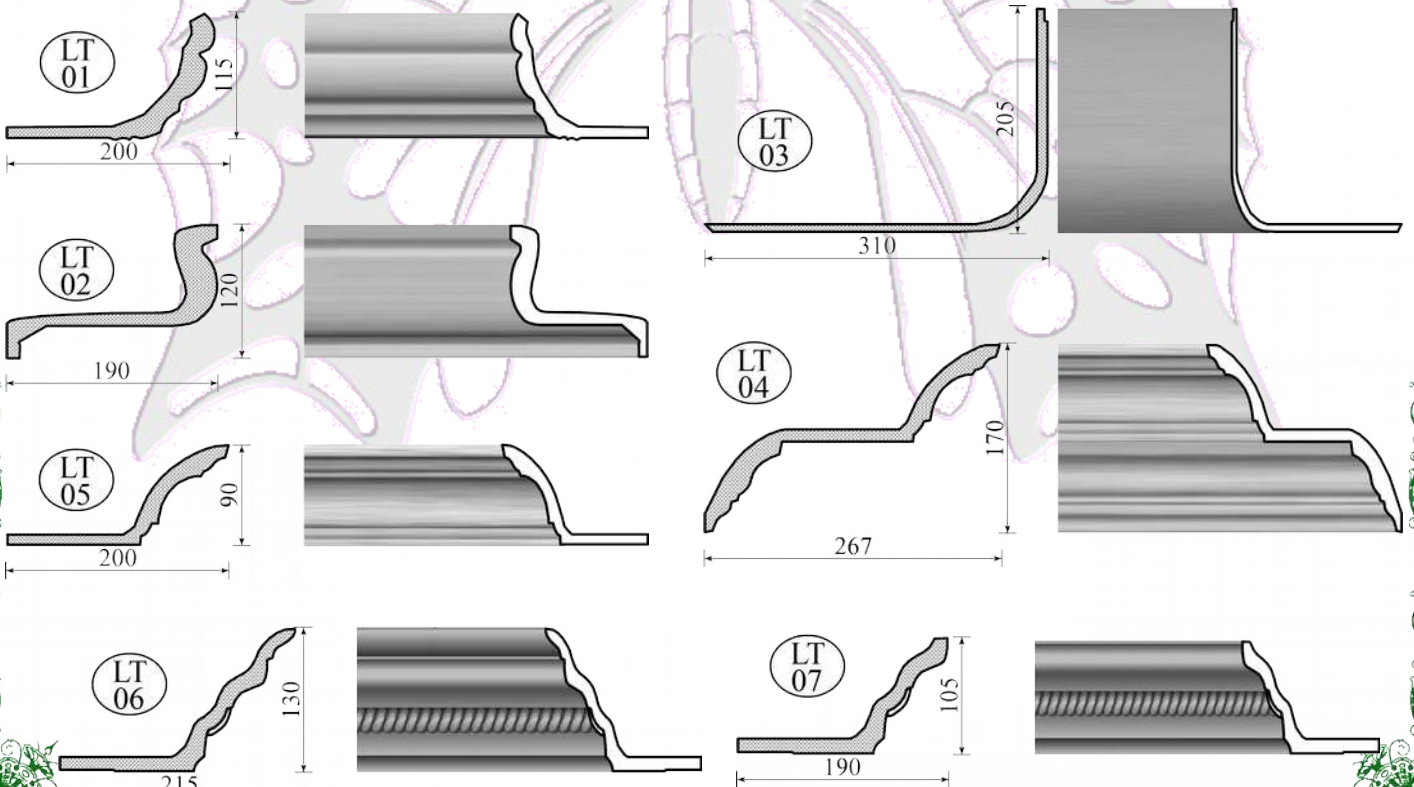

Ornamental Mouldings

12 Henred Road, New Germany.
KwaZulu-Natal, South Africa.
Web Site: www.mouldings.co.za

Tel: +27 (31) 705 7481

Light Troughs

Email: ornamental@mouldings.co.za

CODE	DESCRIPTION	UNIT	PRICE
LT/01	Bubbles Light Trough	2,600	221.00
LT/02	Mini Downlight Bulkhead	2,600	221.00
LT/03	Curved Edge Bulkhead	2,600	265.00
LT/04	COR/53 Downlight Bulkhead	2,600	243.00
LT/05	COR/53 Light Trough	2,600	210.00
LT/06	Rope Light Trough	2,600	221.00
LT/07	Rope Light Trough - Small	2,600	210.00
LT/08	Fluted Light Trough	2,600	221.00
LT/10	Classic LED Strip Light Holder	2,900	109.00
LT/11	Bubbles LED Strip Light Holder	2,900	109.00
LT/12	Plain Lines & Cove Light Trough	2,600	221.00
LT/13	Leaf & Bud Light Trough	2,600	221.00
LT/14	Leaf & Bud Light Trough - Small	2,600	210.00
LT/15	Porthole Light Trough	2,800	226.00
LT/16	Porthole Downlight Bulkhead	2,800	265.00
LT/17	COR/04 Downlight Bulkhead	2,600	243.00
LT/18	COR/04 Uplight Trough	2,600	210.00
LT/19	Shaddow Line Box Downlight	3,000	243.00
LT/20	Shadow line Flat Bulkhead	2,100	160.00
LT/21	COR/103 Downlight Bulkhead	2,600	243.00
LT/22	COR/103 Uplight Trough	2,600	210.00
LT/CURV	Special Curved Light Trough	1,000	330.00

Prices Include 15% VAT. Measurements in mm.
Subject to change without notice. Errors and omissions excepted.

Ornamental Mouldings

12 Henred Road, New Germany.
KwaZulu-Natal, South Africa.
Web Site: www.mouldings.co.za