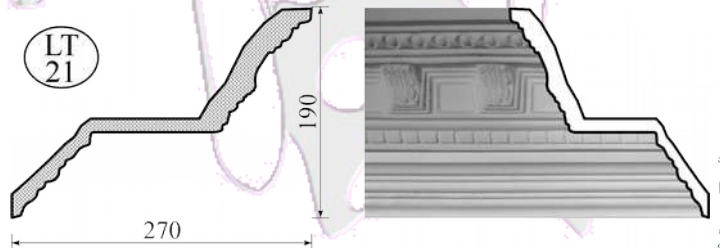

Ornamental Mouldings

12 Henred Road, New Germany.
KwaZulu-Natal, South Africa.
Web Site: www.mouldings.co.za

Light Troughs

Tel: +27 (31) 705 7481

Email: ornamental@mouldings.co.za

Prices Include 15% VAT. Measurements in mm.
Subject to change without notice. Errors and omissions excepted.