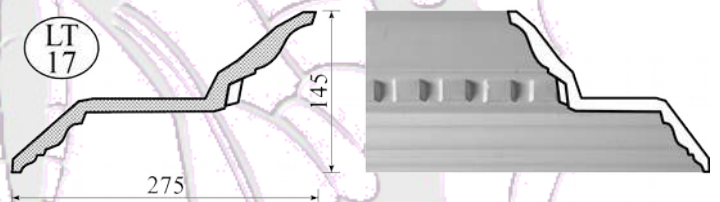

Ornamental Mouldings

12 Henred Road, New Germany.
KwaZulu-Natal, South Africa.
Web Site: www.mouldings.co.za

Light Troughs

Tel: +27 (31) 705 7481

Email: ornamental@mouldings.co.za

Prices Include 15% VAT. Measurements in mm.
Subject to change without notice. Errors and omissions excepted.