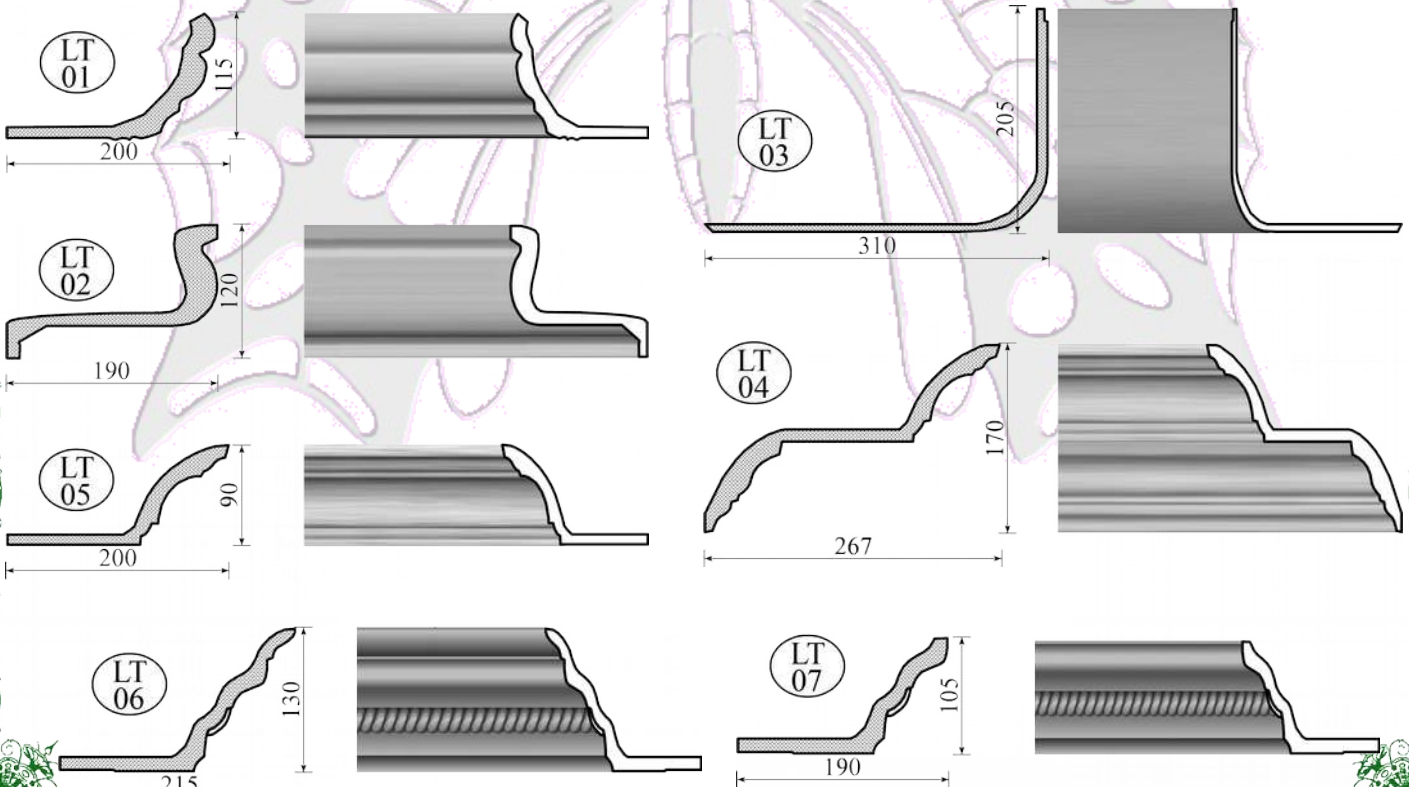

| CODE | DESCRIPTION | UNIT | PRICE |
|---------|---------------------------------|-------|--------|
| LT/01 | Bubbles Light Trough | 2,600 | 200.00 |
| LT/02 | Mini Downlight Bulkhead | 2,600 | 200.00 |
| LT/03 | Curved Edge Bulkhead | 2,600 | 240.00 |
| LT/04 | COR/53 Downlight Bulkhead | 2,600 | 220.00 |
| LT/05 | COR/53 Light Trough | 2,600 | 190.00 |
| LT/06 | Rope Light Trough | 2,600 | 200.00 |
| LT/07 | Rope Light Trough - Small | 2,600 | 190.00 |
| LT/08 | Fluted Light Trough | 2,600 | 200.00 |
| LT/10 | Classic LED Strip Light Holder | 2,900 | 99.00 |
| LT/11 | Bubbles LED Strip Light Holder | 2,900 | 99.00 |
| LT/12 | Plain Lines & Cove Light Trough | 2,600 | 200.00 |
| LT/13 | Leaf & Bud Light Trough | 2,600 | 200.00 |
| LT/14 | Leaf & Bud Light Trough - Small | 2,600 | 190.00 |
| LT/15 | Porthole Light Trough | 2,800 | 205.00 |
| LT/16 | Porthole Downlight Bulkhead | 2,800 | 240.00 |
| LT/17 | COR/04 Downlight Bulkhead | 2,600 | 220.00 |
| LT/18 | COR/04 Uplight Trough | 2,600 | 190.00 |
| LT/19 | Shadow Line Box Downlight | 3,000 | 220.00 |
| LT/20 | Shadow line Flat Bulkhead | 2,600 | 180.00 |
| LT/21 | COR/103 Downlight Bulkhead | 2,600 | 220.00 |
| LT/22 | COR/103 Uplight Trough | 2,600 | 190.00 |
| LT/CURV | Special Curved Light Trough | 1,000 | 299.00 |

Prices Include 15% VAT. Measurements in mm.
Subject to change without notice. Errors and omissions excepted.

Ornamental Mouldings

12 Henred Road, New Germany.
KwaZulu-Natal, South Africa.
Web Site: www.mouldings.co.za