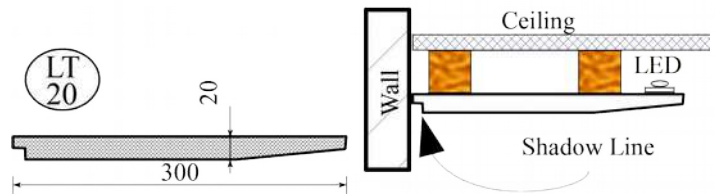

Ornamental Mouldings

12 Henred Road, New Germany.
KwaZulu-Natal, South Africa.
Web Site: www.mouldings.co.za

Light Troughs

Tel: +27 (31) 705 7481/2
Fax: 027 (31) 705 7213
Email: ornamental@mouldings.co.za

Prices Include 15% VAT. Measurements in mm.
Subject to change without notice. Errors and omissions excepted.