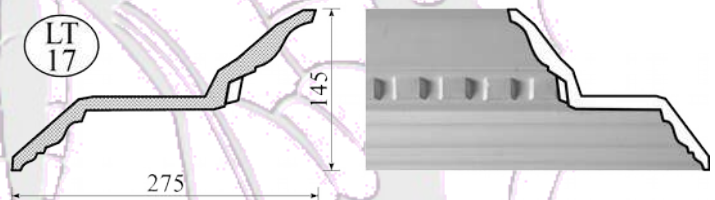

Ornamental Mouldings

12 Henred Road, New Germany.
KwaZulu-Natal, South Africa.
Web Site: www.mouldings.co.za

Light Troughs

Tel: +27 (31) 705 7481/2
Fax: 027 (31) 705 7213
Email: ornamental@mouldings.co.za

Prices Include 15% VAT. Measurements in mm.
Subject to change without notice. Errors and omissions excepted.