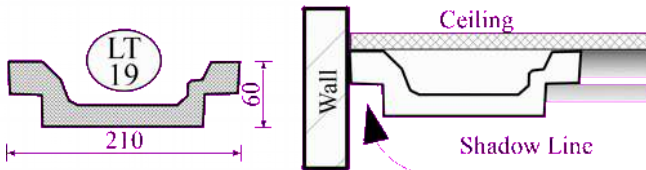

Ornamental Mouldings

12 Henred Road, New Germany.
KwaZulu-Natal, South Africa.
Web Site: www.mouldings.co.za

Light Troughs

Tel: +27 (31) 705 7481/2
Fax: 027 (31) 705 7213
Email: ornamental@mouldings.co.za

Prices Include 15% VAT. Measurements in mm.
Subject to change without notice. Errors and omissions excepted.