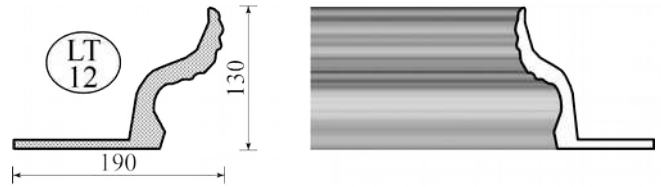

Ornamental Mouldings

12 Henred Road, New Germany.
KwaZulu-Natal, South Africa.
Web Site: www.mouldings.co.za

Light Troughs

Tel: +27 (31) 705 7481/2
Fax: 027 (31) 705 7213
Email: ornamental@mouldings.co.za

Prices Include 15% VAT. Measurements in mm.
Subject to change without notice. Errors and omissions excepted.