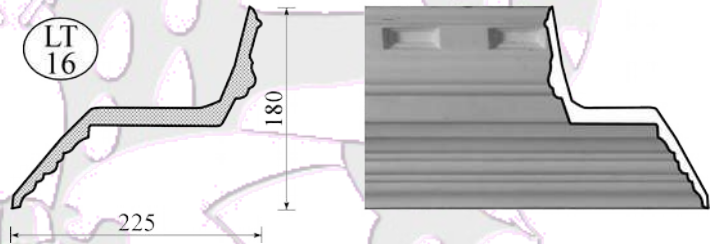

Ornamental Mouldings

12 Henred Road, New Germany.
KwaZulu-Natal, South Africa.
Web Site: www.mouldings.co.za

Light Troughs

Tel: +27 (31) 705 7481/2
Fax: 027 (31) 705 7213
Email: ornamental@mouldings.co.za

Prices Include 15% VAT. Measurements in mm.
Subject to change without notice. Errors and omissions excepted.