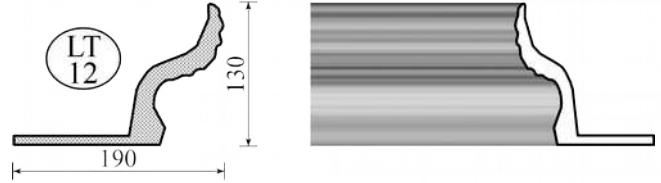

Ornamental Mouldings

12 Henred Road, New Germany.
KwaZulu-Natal, South Africa.
Web Site: www.mouldings.co.za

Light Troughs

Tel: +27 (31) 705 7481/2
Fax: 027 (31) 705 7213
Email: ornamental@mouldings.co.za

Prices Include 15% VAT. Measurements in mm.
Subject to change without notice. Errors and omissions excepted.