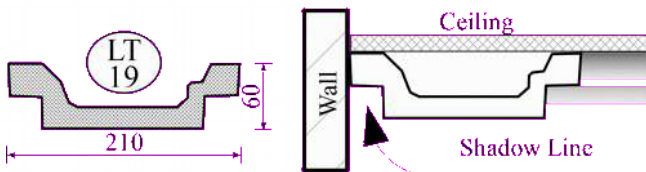

Ornamental Mouldings

12 Henred Road, New Germany.
KwaZulu-Natal, South Africa.
Web Site: www.mouldings.co.za

Light Troughs

Tel: +27 (31) 705 7481/2
Fax: 027 (31) 705 7213
Email: ornamental@mouldings.co.za

Prices Include 15% VAT. Measurements in mm.
Subject to change without notice. Errors and omissions excepted.