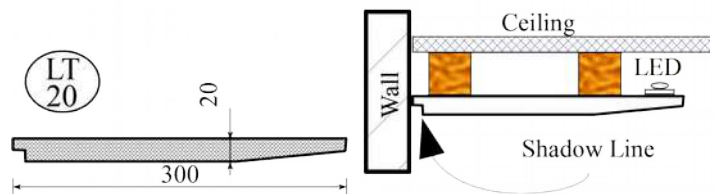

Ornamental Mouldings

12 Henred Road, New Germany.
KwaZulu-Natal, South Africa.
Web Site: www.mouldings.co.za

Light Troughs

Tel: +27 (31) 705 7481/2
Fax: 027 (31) 705 7213
Email: ornamental@mouldings.co.za

Prices Include 15% VAT. Measurements in mm.
Subject to change without notice. Errors and omissions excepted.