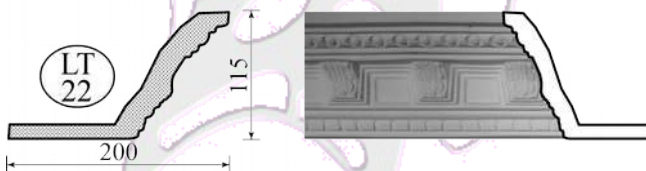

Ornamental Mouldings

12 Henred Road, New Germany.
KwaZulu-Natal, South Africa.
Web Site: www.mouldings.co.za

Light Troughs

Tel: +27 (31) 705 7481/2
Fax: 027 (31) 705 7213
Email: ornamental@mouldings.co.za

Prices Include 15% VAT. Measurements in mm.
Subject to change without notice. Errors and omissions excepted.