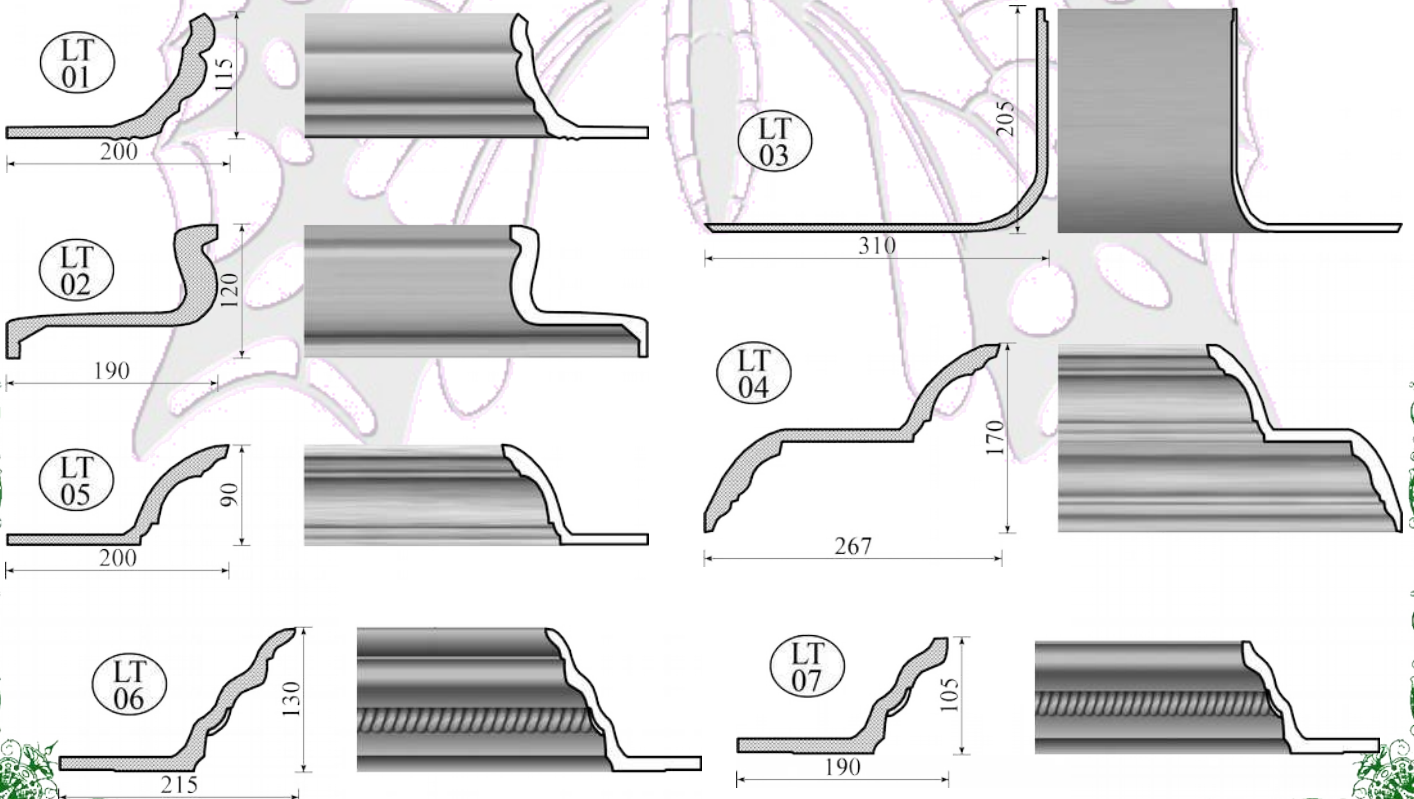

CODE	DESCRIPTION	UNIT	PRICE
LT/01	Bubbles Light Trough	2,600	210.00
LT/02	Mini Downlight Bulkhead	2,600	210.00
LT/03	Curved Edge Bulkhead	2,600	252.00
LT/04	COR/53 Downlight Bulkhead	2,600	231.00
LT/05	COR/53 Light Trough	2,600	200.00
LT/06	Rope Light Trough	2,600	210.00
LT/07	Rope Light Trough - Small	2,600	200.00
LT/08	Fluted Light Trough	2,600	210.00
LT/10	Classic LED Strip Light Holder	2,900	104.00
LT/11	Bubbles LED Strip Light Holder	2,900	104.00
LT/12	Plain Lines & Cove Light Trough	2,600	210.00
LT/13	Leaf & Bud Light Trough	2,600	210.00
LT/14	Leaf & Bud Light Trough - Small	2,600	200.00
LT/15	Porthole Light Trough	2,800	215.00
LT/16	Porthole Downlight Bulkhead	2,800	252.00
LT/17	COR/04 Downlight Bulkhead	2,600	231.00
LT/18	COR/04 Uplight Trough	2,600	200.00
LT/19	Shadow Line Box Downlight	3,000	231.00
LT/20	Shadow line Flat Bulkhead	2,600	189.00
LT/21	COR/103 Downlight Bulkhead	2,600	231.00
LT/22	COR/103 Uplight Trough	2,600	200.00
LT/CURV	Special Curved Light Trough	1,000	314.00

Prices Include 15% VAT. Measurements in mm.
Subject to change without notice. Errors and omissions excepted.

Ornamental Mouldings

12 Henred Road, New Germany.
KwaZulu-Natal, South Africa.
Web Site: www.mouldings.co.za