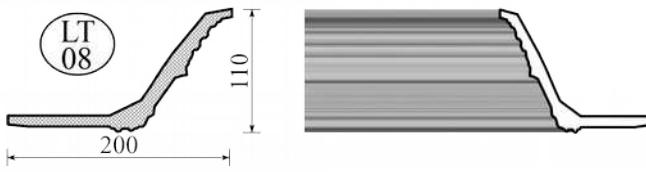

Ornamental Mouldings

12 Henred Road, New Germany.
KwaZulu-Natal, South Africa.
Web Site: www.mouldings.co.za

Light Troughs

Tel: +27 (31) 705 7481/2
Fax: 027 (31) 705 7213
Email: ornamental@mouldings.co.za

Prices Include 15% VAT. Measurements in mm.
Subject to change without notice. Errors and omissions excepted.