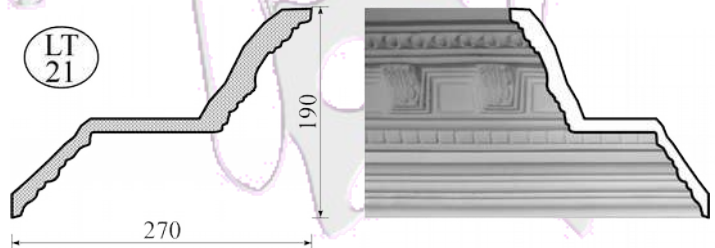

Ornamental Mouldings

12 Henred Road, New Germany.
KwaZulu-Natal, South Africa.
Web Site: www.mouldings.co.za

Light Troughs

Tel: +27 (31) 705 7481/2
Fax: 027 (31) 705 7213
Email: ornamental@mouldings.co.za

Prices Include 15% VAT. Measurements in mm.
Subject to change without notice. Errors and omissions excepted.