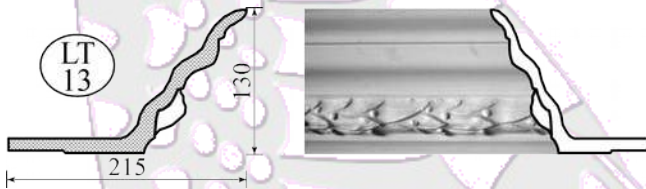

Ornamental Mouldings

12 Henred Road, New Germany.
KwaZulu-Natal, South Africa.
Web Site: www.mouldings.co.za

Light Troughs

Tel: +27 (31) 705 7481/2
Fax: 027 (31) 705 7213
Email: ornamental@mouldings.co.za

Prices Include 15% VAT. Measurements in mm.
Subject to change without notice. Errors and omissions excepted.