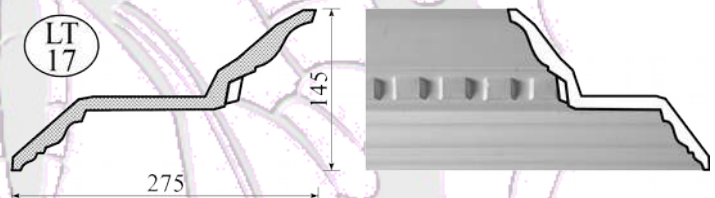

Ornamental Mouldings

12 Henred Road, New Germany.
KwaZulu-Natal, South Africa.
Web Site: www.mouldings.co.za

Light Troughs

Tel: +27 (31) 705 7481/2
Fax: 027 (31) 705 7213
Email: ornamental@mouldings.co.za

Prices Include 15% VAT. Measurements in mm.
Subject to change without notice. Errors and omissions excepted.