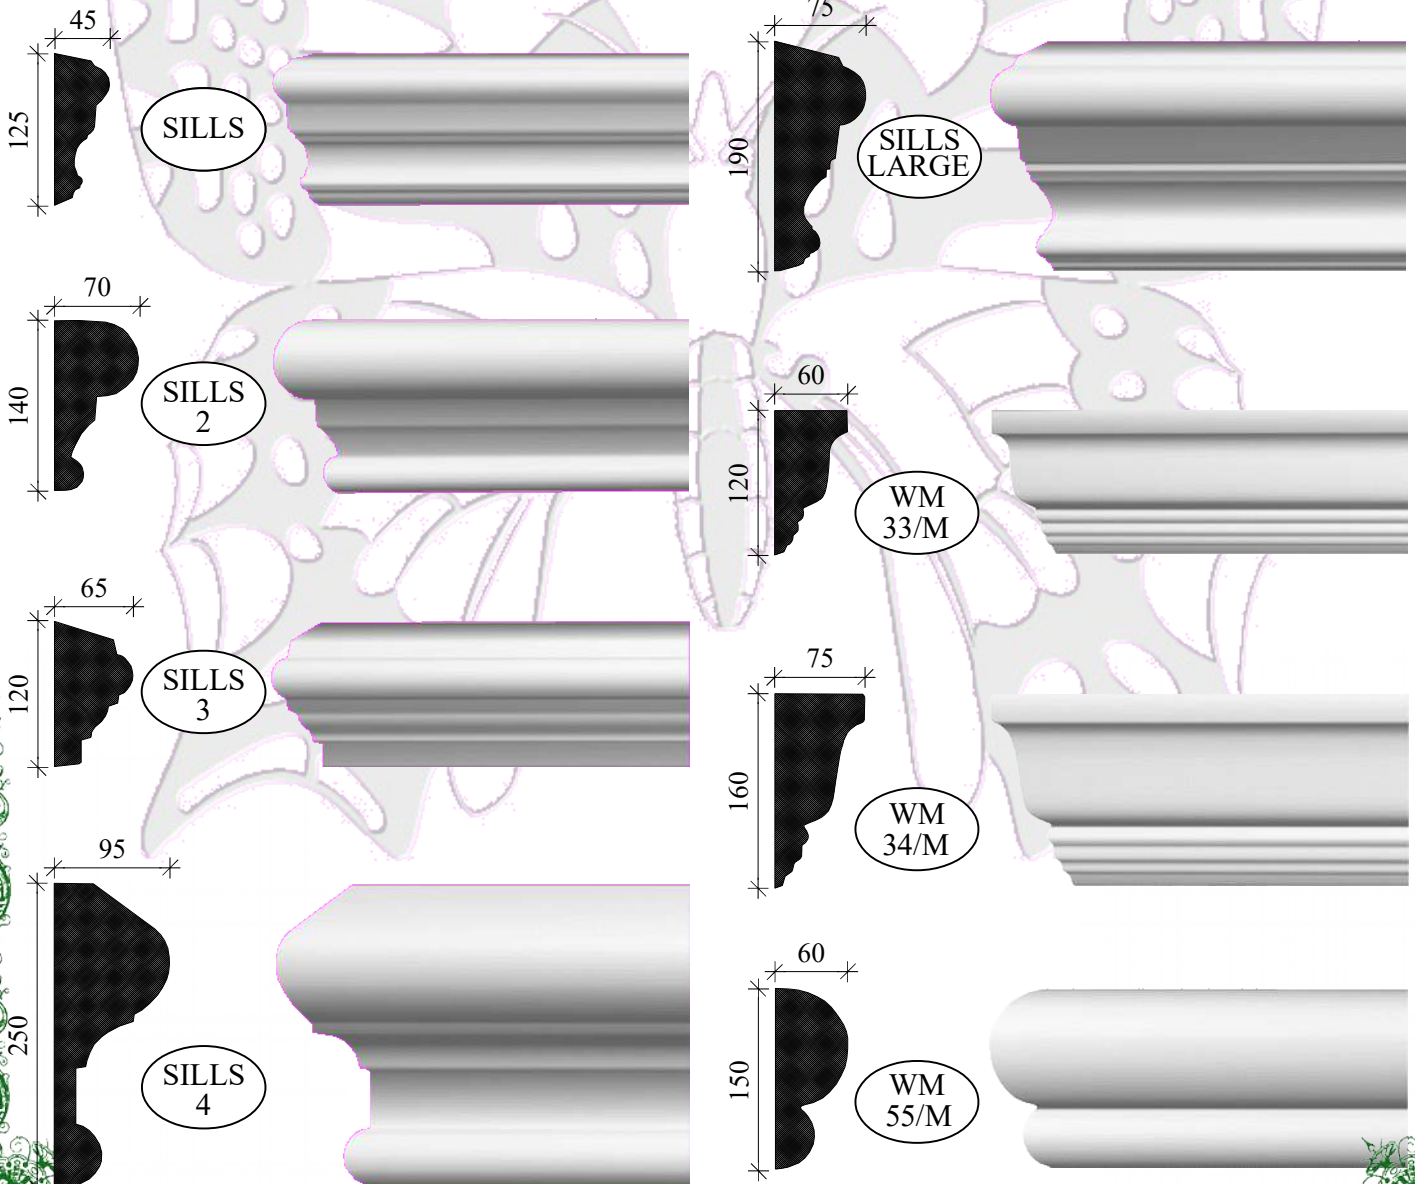

CODE	DESCRIPTION	SIZE	UNIT	PRICE
SILLS	Sill Moulding - Plaster	125mm	2,600	187.00
*SILLS	WP Sill Moulding	125mm	1,000	193.00
SILLS/2	Sill Moulding - Plaster	140mm	2,700	205.00
*SILLS/2	WP Sill Moulding	140mm	1,000	205.00
SILLS/3	Sill Moulding - Plaster	120mm	3,000	214.00
*SILLS/3	WP Sill Moulding	120mm	1,000	193.00
SILLS/4	Sills Moulding - Plaster	250mm	2,900	252.00
*SILLS/4	WP Sill Moulding	250mm	1,000	269.00
SILLS/LARGE	Sill Moulding - Plaster	190mm	2,600	226.00
*SILLS/LARGE	WP Sill Moulding	190mm	1,000	236.00
*WM/33/M	WP Sill Moulding	120mm	1,000	193.00
*WM/34/M	WP Sill Moulding	160mm	1,000	221.00
*WM/55/M	WP Sills Moulding	150mm	1,000	205.00

Window sill mouldings are designed to be fitted flat on the wall, under the window opening. The reveal is then plastered back to the frame at an angle.

Our window sill mouldings are made to order to the correct size for your windows. The returns on each side as in the pictures are pre-formed on each sill, saving you time.

Prices Include 15% VAT. Measurements in mm.
Subject to change without notice. Errors and omissions excepted.