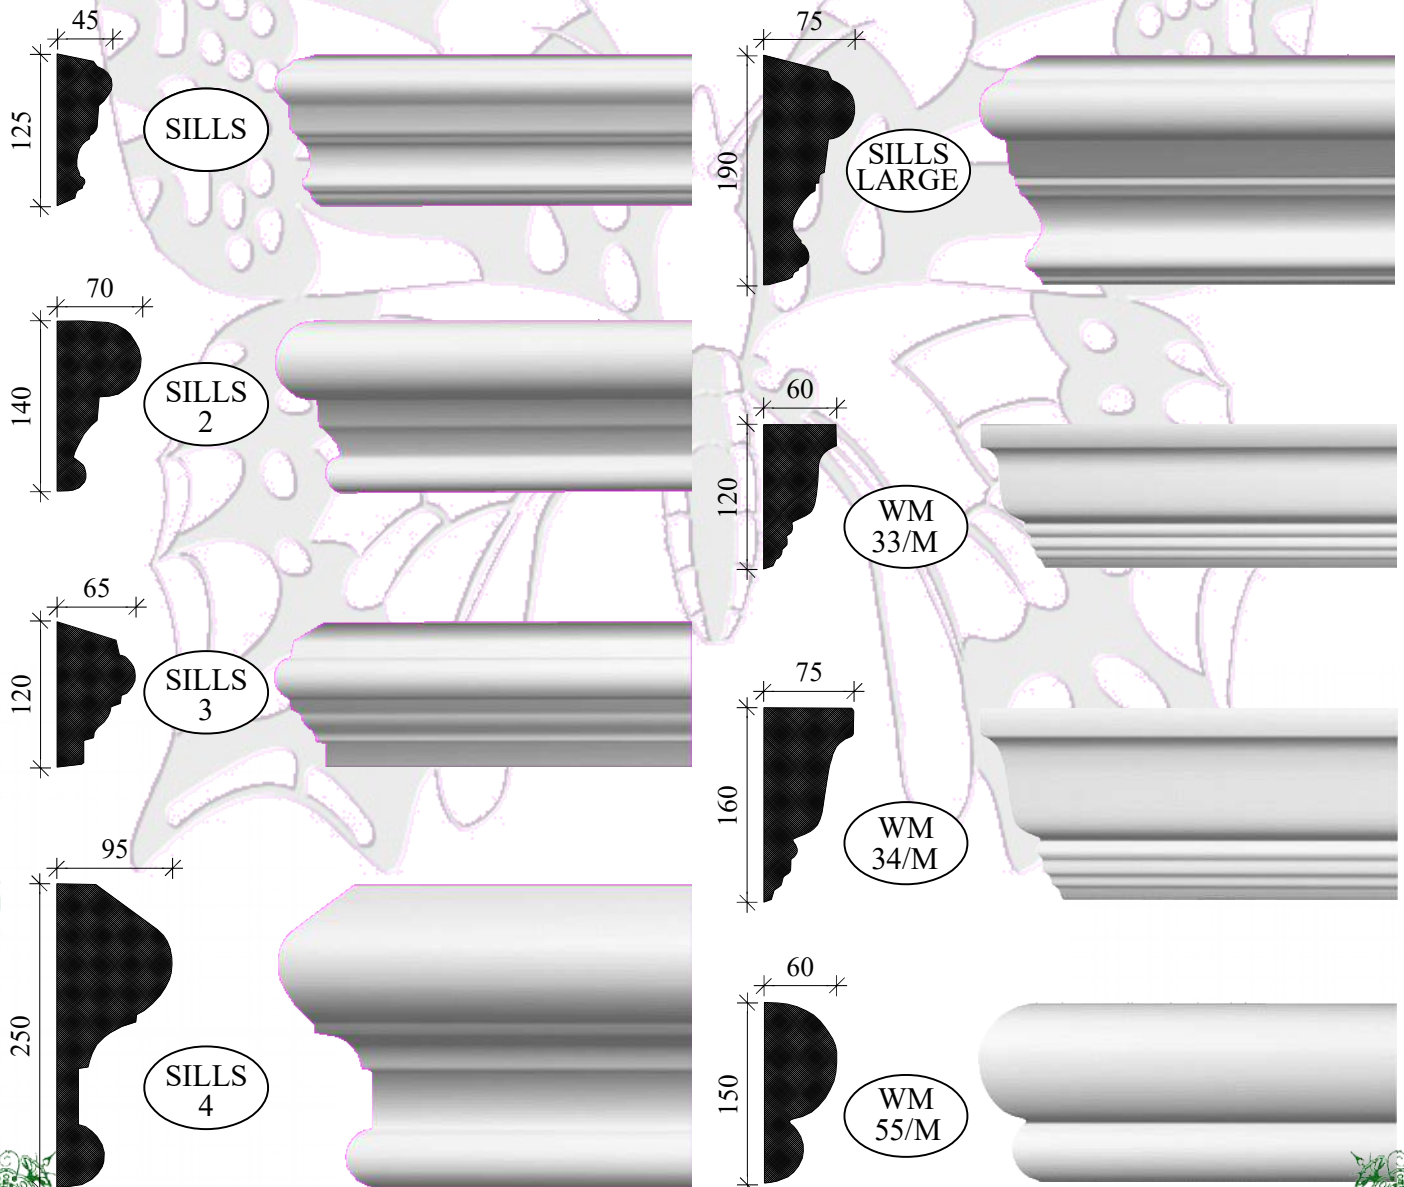

## Window Sills

Tel: +27 (31) 705 7481/2  
Fax: 027 (31) 705 7213  
Email: [ornamental@mouldings.co.za](mailto:ornamental@mouldings.co.za)

CODE	DESCRIPTION	SIZE	UNIT	PRICE
SILLS	Sill Moulding - Plaster	125mm	2,600	178.00
*SILLS	Sill Moulding - WPP	125mm	1,000	184.00
SILLS/2	Sill Moulding - Plaster	140mm	2,700	195.00
*SILLS/2	Sill Moulding - WPP	140mm	1,000	195.00
SILLS/3	Sill Moulding - Plaster	120mm	3,000	204.00
*SILLS/3	Sill Moulding - WPP	120mm	1,000	184.00
SILLS/4	Sills Moulding - Plaster	250mm	2,900	240.00
*SILLS/4	Sills Moulding - WPP	250mm	1,000	256.00
SILLS/LARGE	Sill Moulding - Plaster	190mm	2,600	215.00
*SILLS/LARGE	Sill Moulding - WPP	190mm	1,000	225.00
*WM/33/M	Sill Moulding - WPP	120mm	1,000	184.00
*WM/34/M	Sill Moulding - WPP	160mm	1,000	210.00
*WM/55/M	Sills Moulding - WPP	150mm	1,000	195.00

Window sill mouldings are designed to be fitted flat on the wall, under the window opening. The reveal is then plastered back to the frame at an angle.

Our window sill mouldings are made to order to the correct size for your windows. The returns on each side as in the pictures are pre-formed on each sill, saving you time.