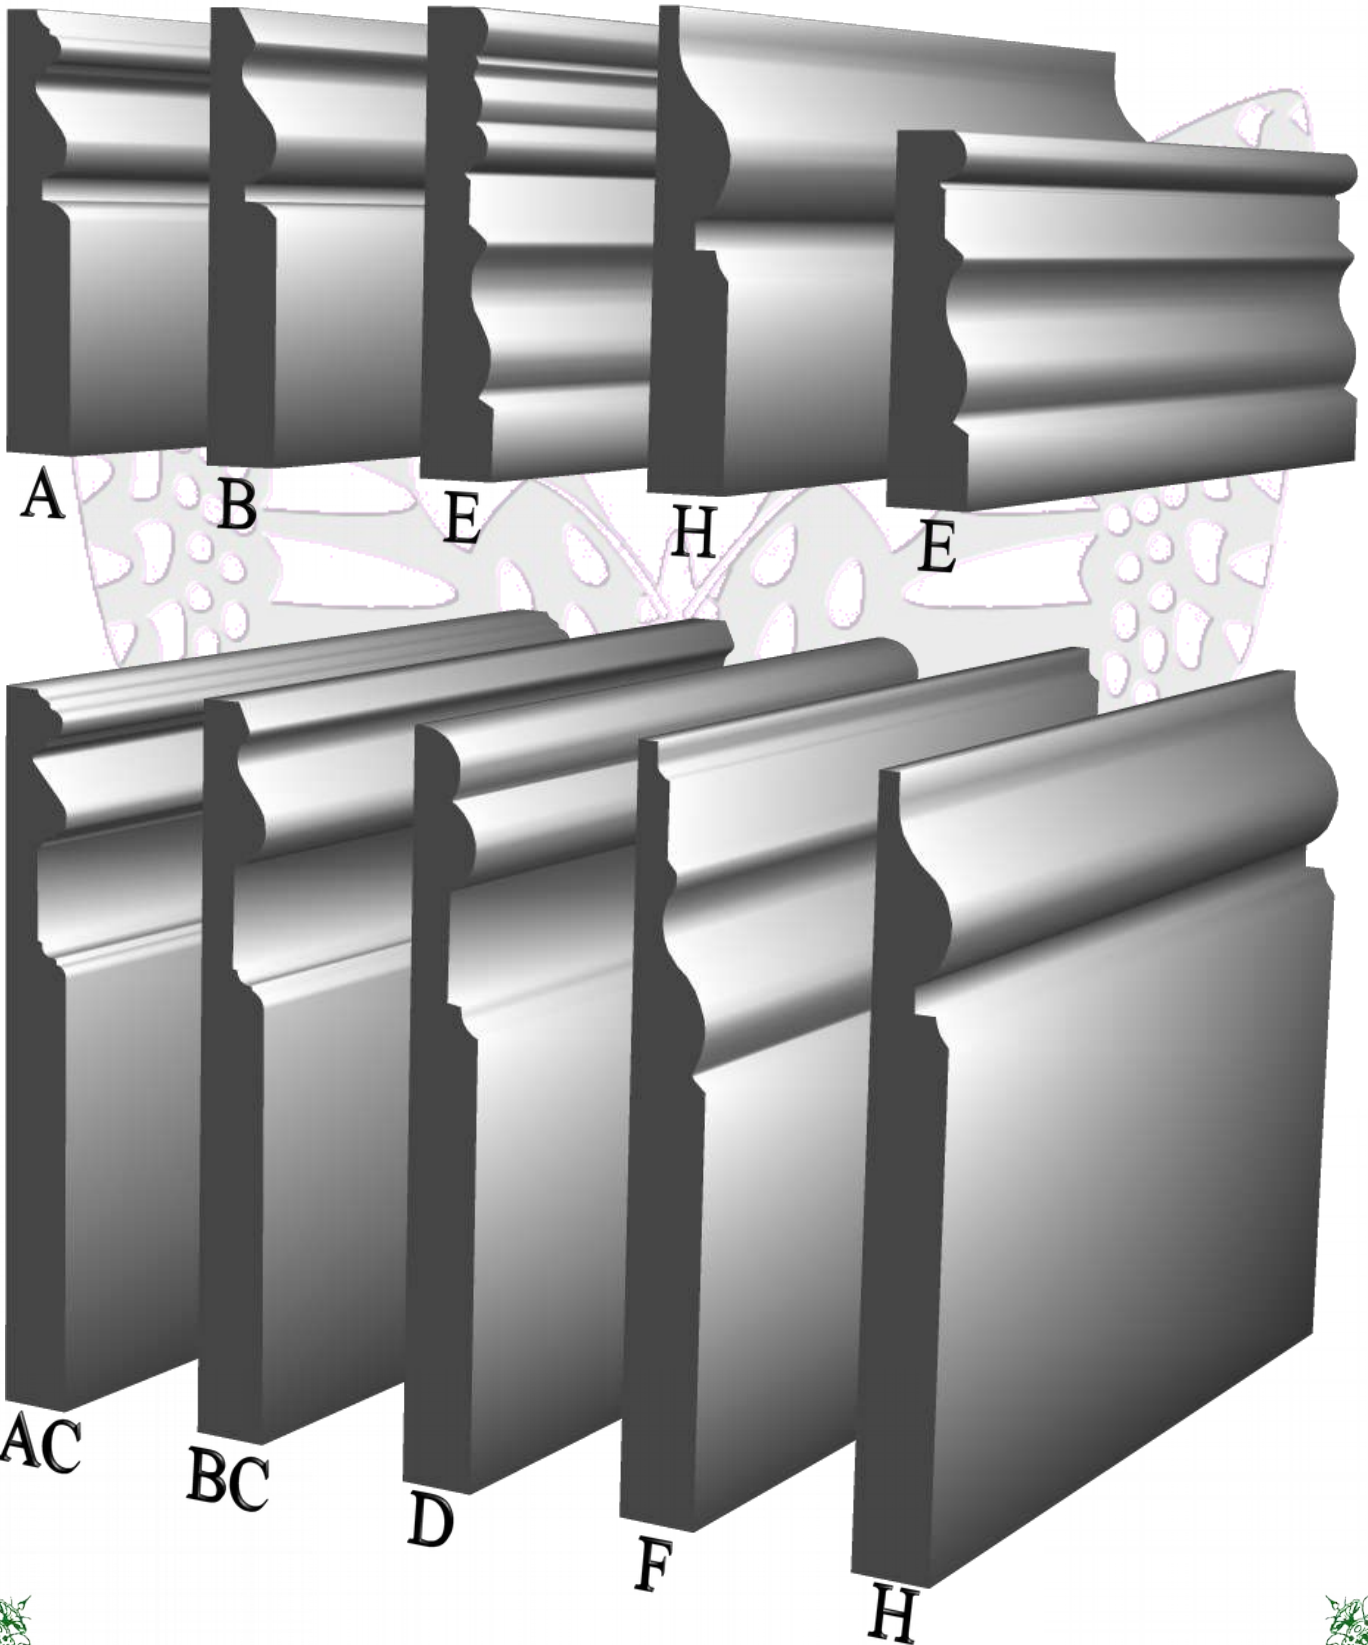

Ornamental Mouldings

12 Henred Road, New Germany.
KwaZulu-Natal, South Africa.
Web Site: www.mouldings.co.za

Skirting
Architrave

Tel: +27 (31) 705 7481/2
Fax: 027 (31) 705 7213
Email: ornamental@mouldings.co.za

These are the different profiles we have. These can be applied to different materials such as MDF, Pine, Meranti, or WPP and different sizes as listed in the price list.

Prices Include 15% VAT. Measurements in mm.
Subject to change without notice. Exceptions and omissions excepted.