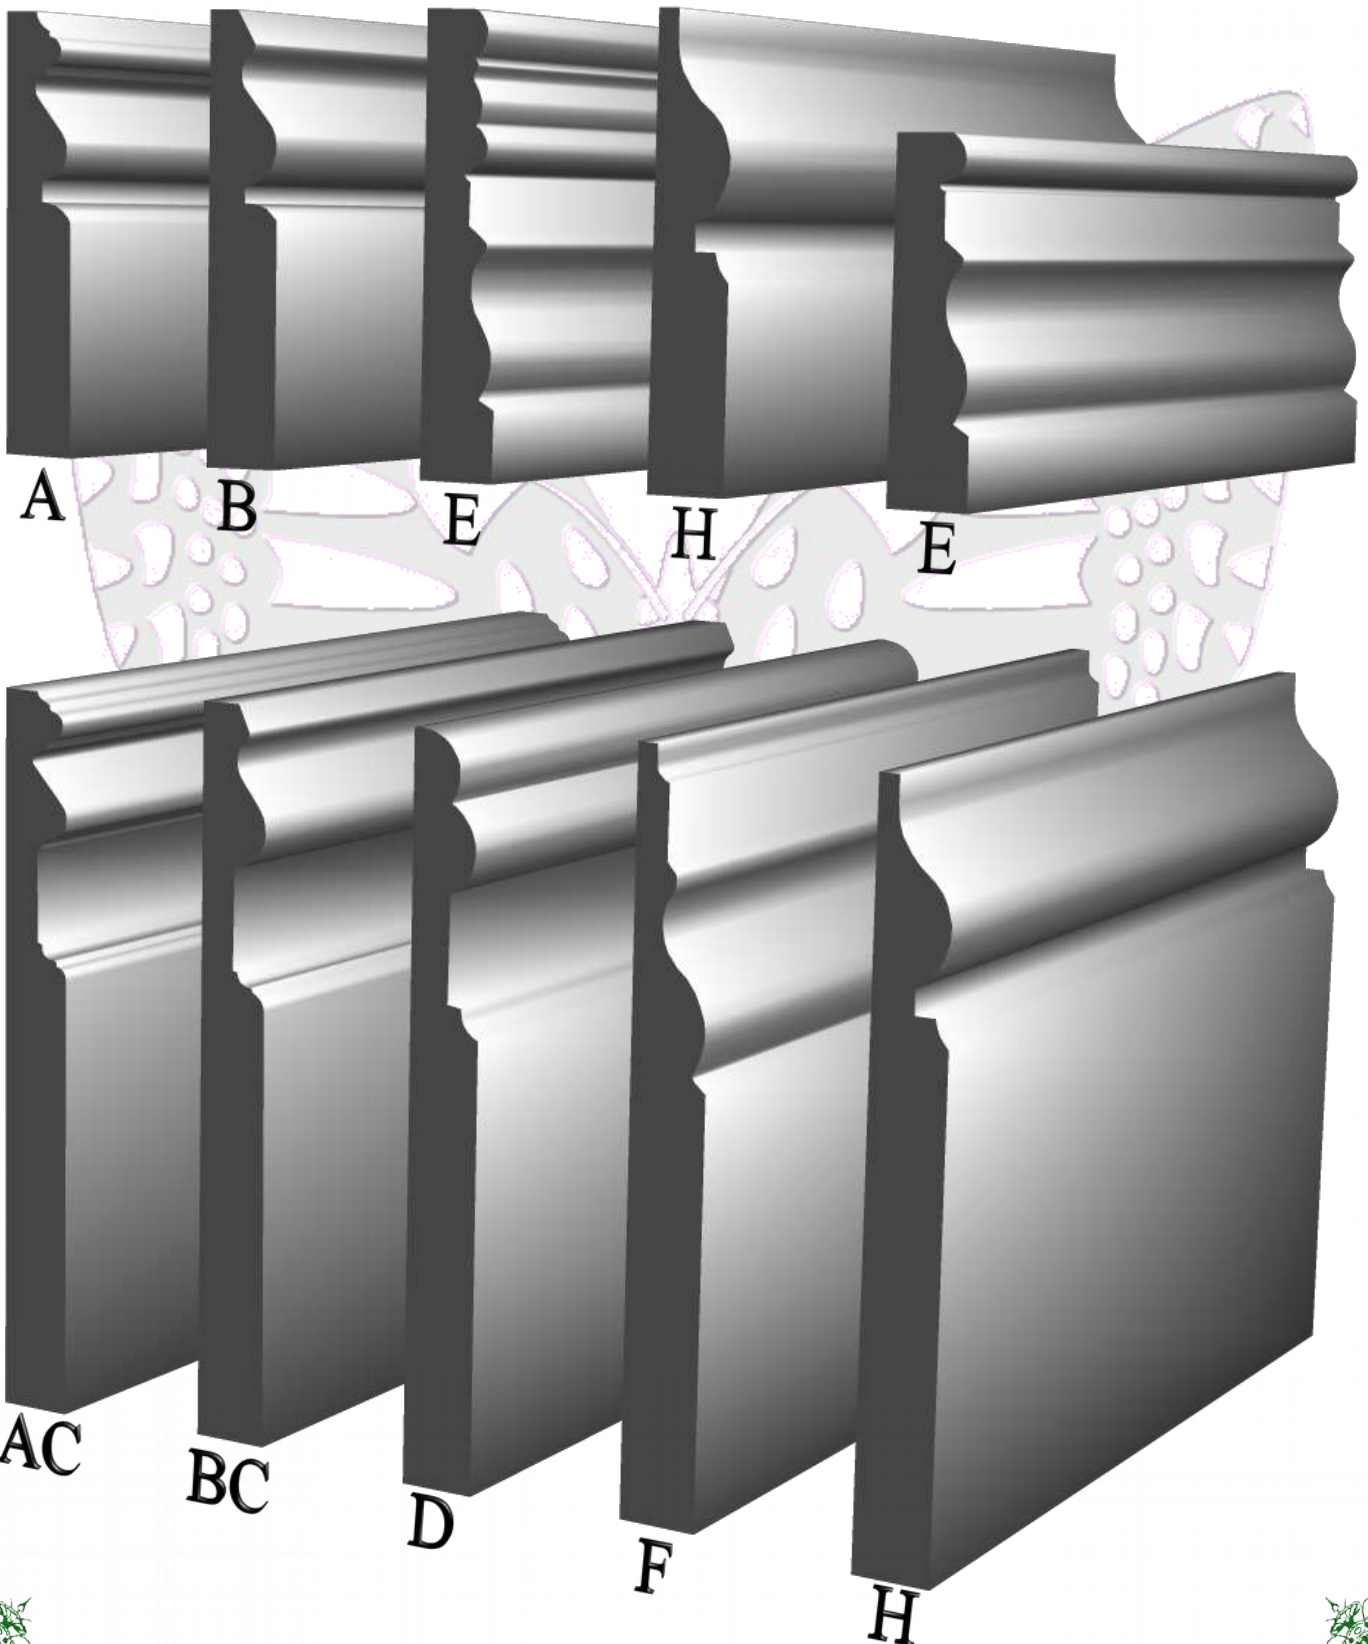

Ornamental Mouldings

12 Henred Road, New Germany.
KwaZulu-Natal, South Africa.
Web Site: www.mouldings.co.za

Skirting
Architrave

Tel: +27 (31) 705 7481/2
Fax: 027 (31) 705 7213
Email: ornamental@mouldings.co.za

These are the different profiles we have. These can be applied to different materials such as MDF, Pine or Meranti, and different sizes as listed in the price list.

Prices Include 14% VAT. Measurements in mm.
Subject to change without notice. Exceptions and omissions excepted.