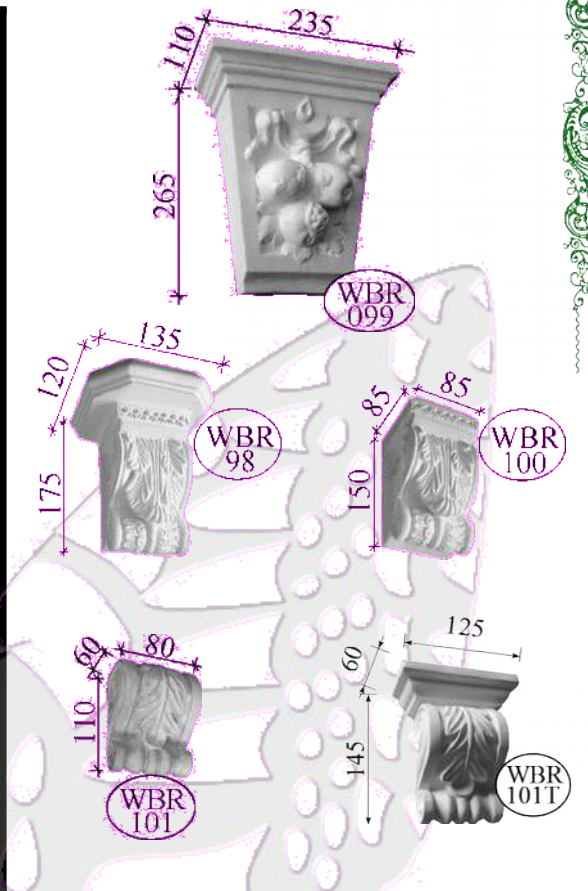

## Wall Sconces

Tel: +27 (31) 705 7481

Email: [ornamental@mouldings.co.za](mailto:ornamental@mouldings.co.za)

CODE	DESCRIPTION	SIZE	PRICE
WBR/098	Leaf - bookend	150x175x120	163.00
WBR/099	Fruit and Leaf Key	235x265x110	282.00
WBR/100	Leaf corbel	85x150x85	142.00
WBR/101	Scroll & Leaf	80x110x60	92.00
WBR/101T	Scroll & Leaf+Top	125x145x60	109.00
WBR/102	scroll corbel	370x460x170	508.00
WBR/103	Two scrolls and leaf	180x280x130	282.00
WBR/103T	Two scrolls and leaf + Top	205x320x130	307.00
WBR/104	Heavy floral	320x600x180	659.00
WBR/105	carved bracket	240x270x130	255.00
WBR/106	Ornate boxy scroll	220x280x250	508.00
WBR/107	Florida fronds	300x500x190	508.00
WBR/108	Soffit support	140x540x200	508.00
WBR/109	Corinthian sconce	380x400x220	508.00
WBR/110	Soffit support	225x440x150	508.00
WBR/111	Soffit support	285x520x305	659.00
WBR/112	Laced sconce	275x310x140	282.00
WBR/113	Leaf corbel	110x250x135	282.00
WBR/114	Scalloped Sconce	150x260x160	255.00
WBR/115	Palm Bracket	300x220x150	282.00