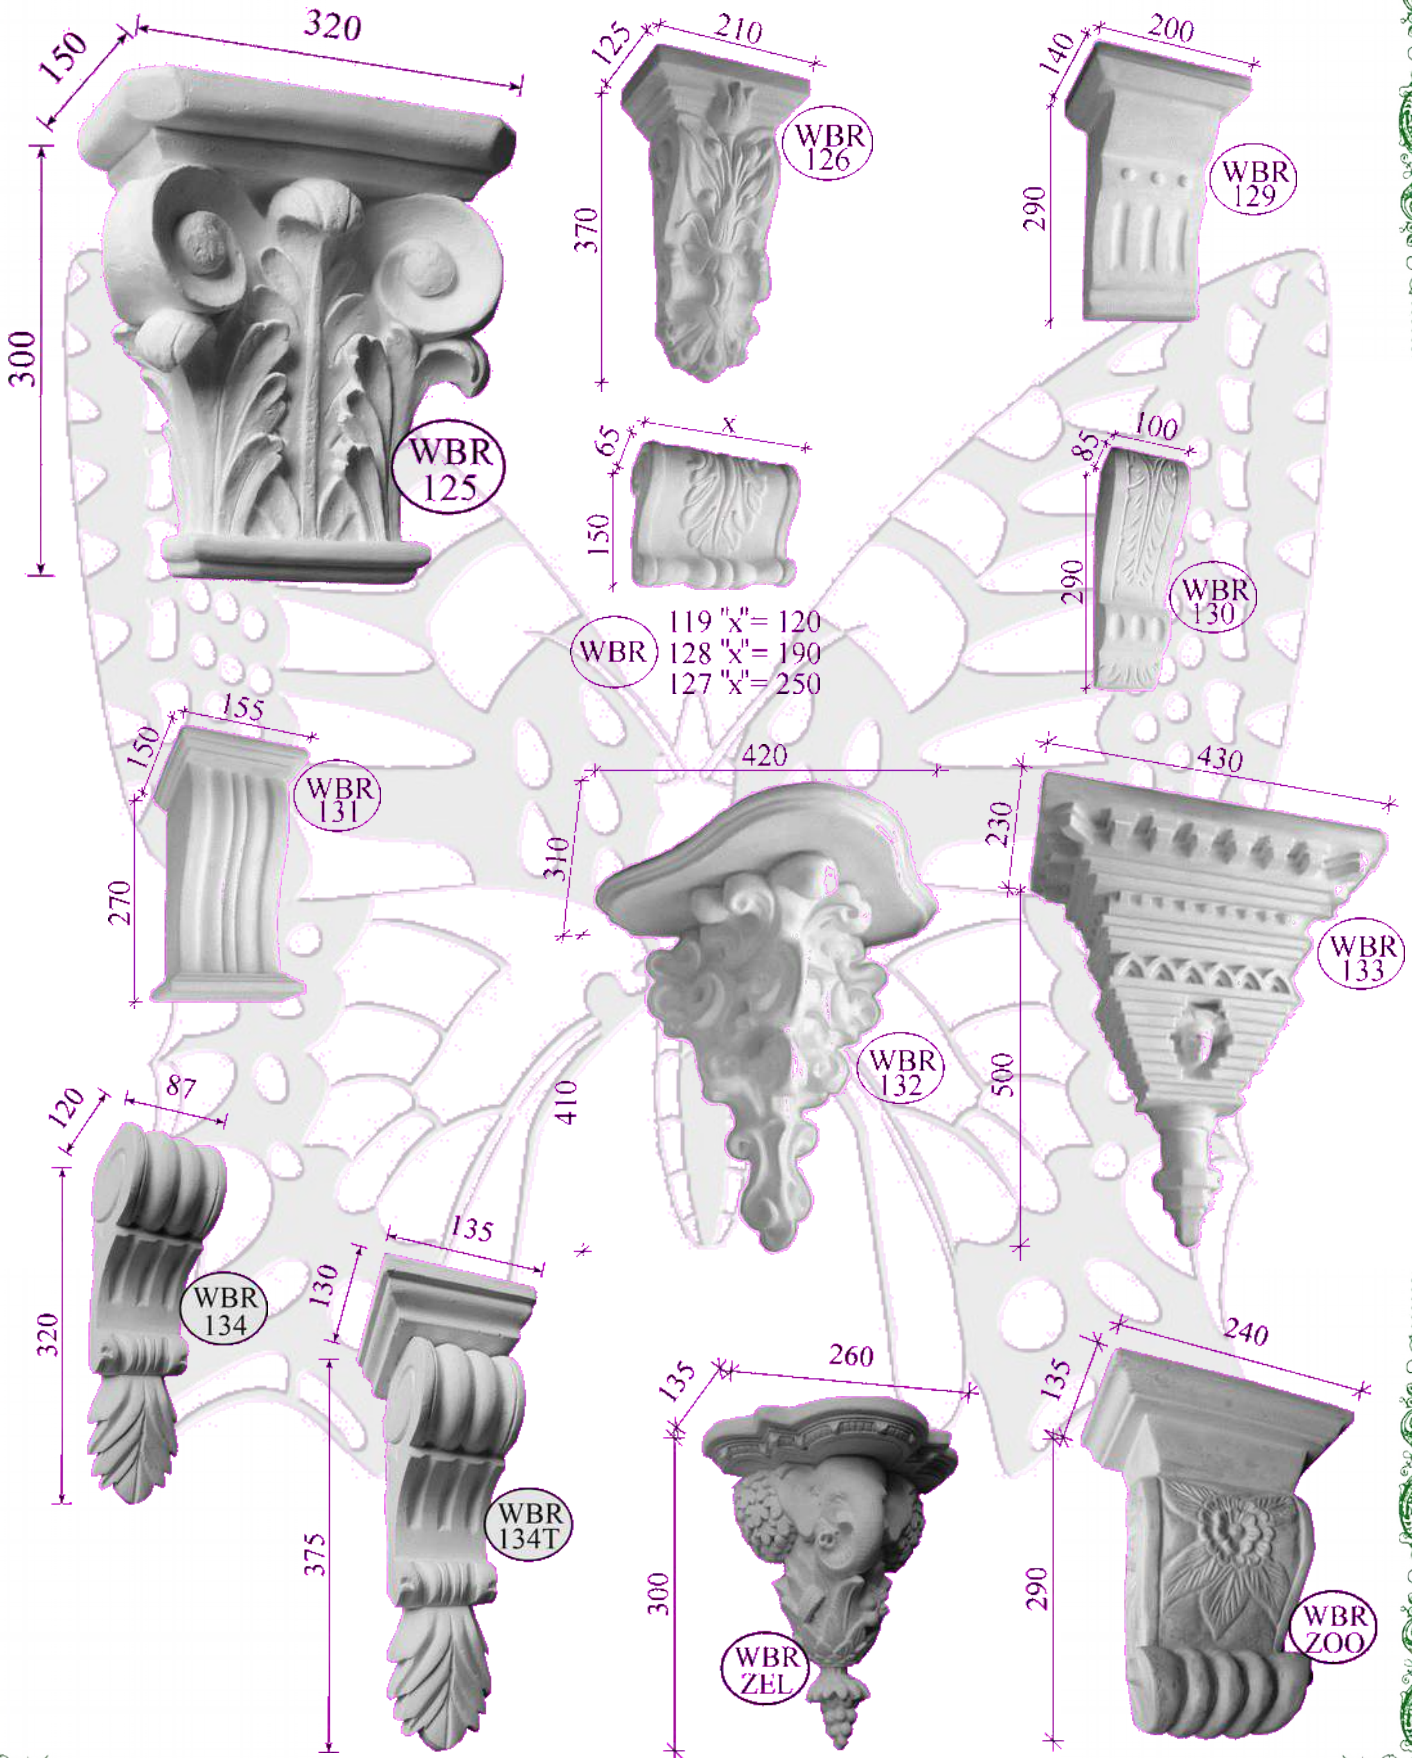

Ornamental Mouldings

12 Henred Road, New Germany.
KwaZulu-Natal, South Africa.
Web Site: www.mouldings.co.za

Tel: +27 (31) 705 7481

Wall Sconces

Email: ornamental@mouldings.co.za

Prices Include 15% VAT. Measurements in mm.
Subject to change without notice. Errors and omissions excepted.