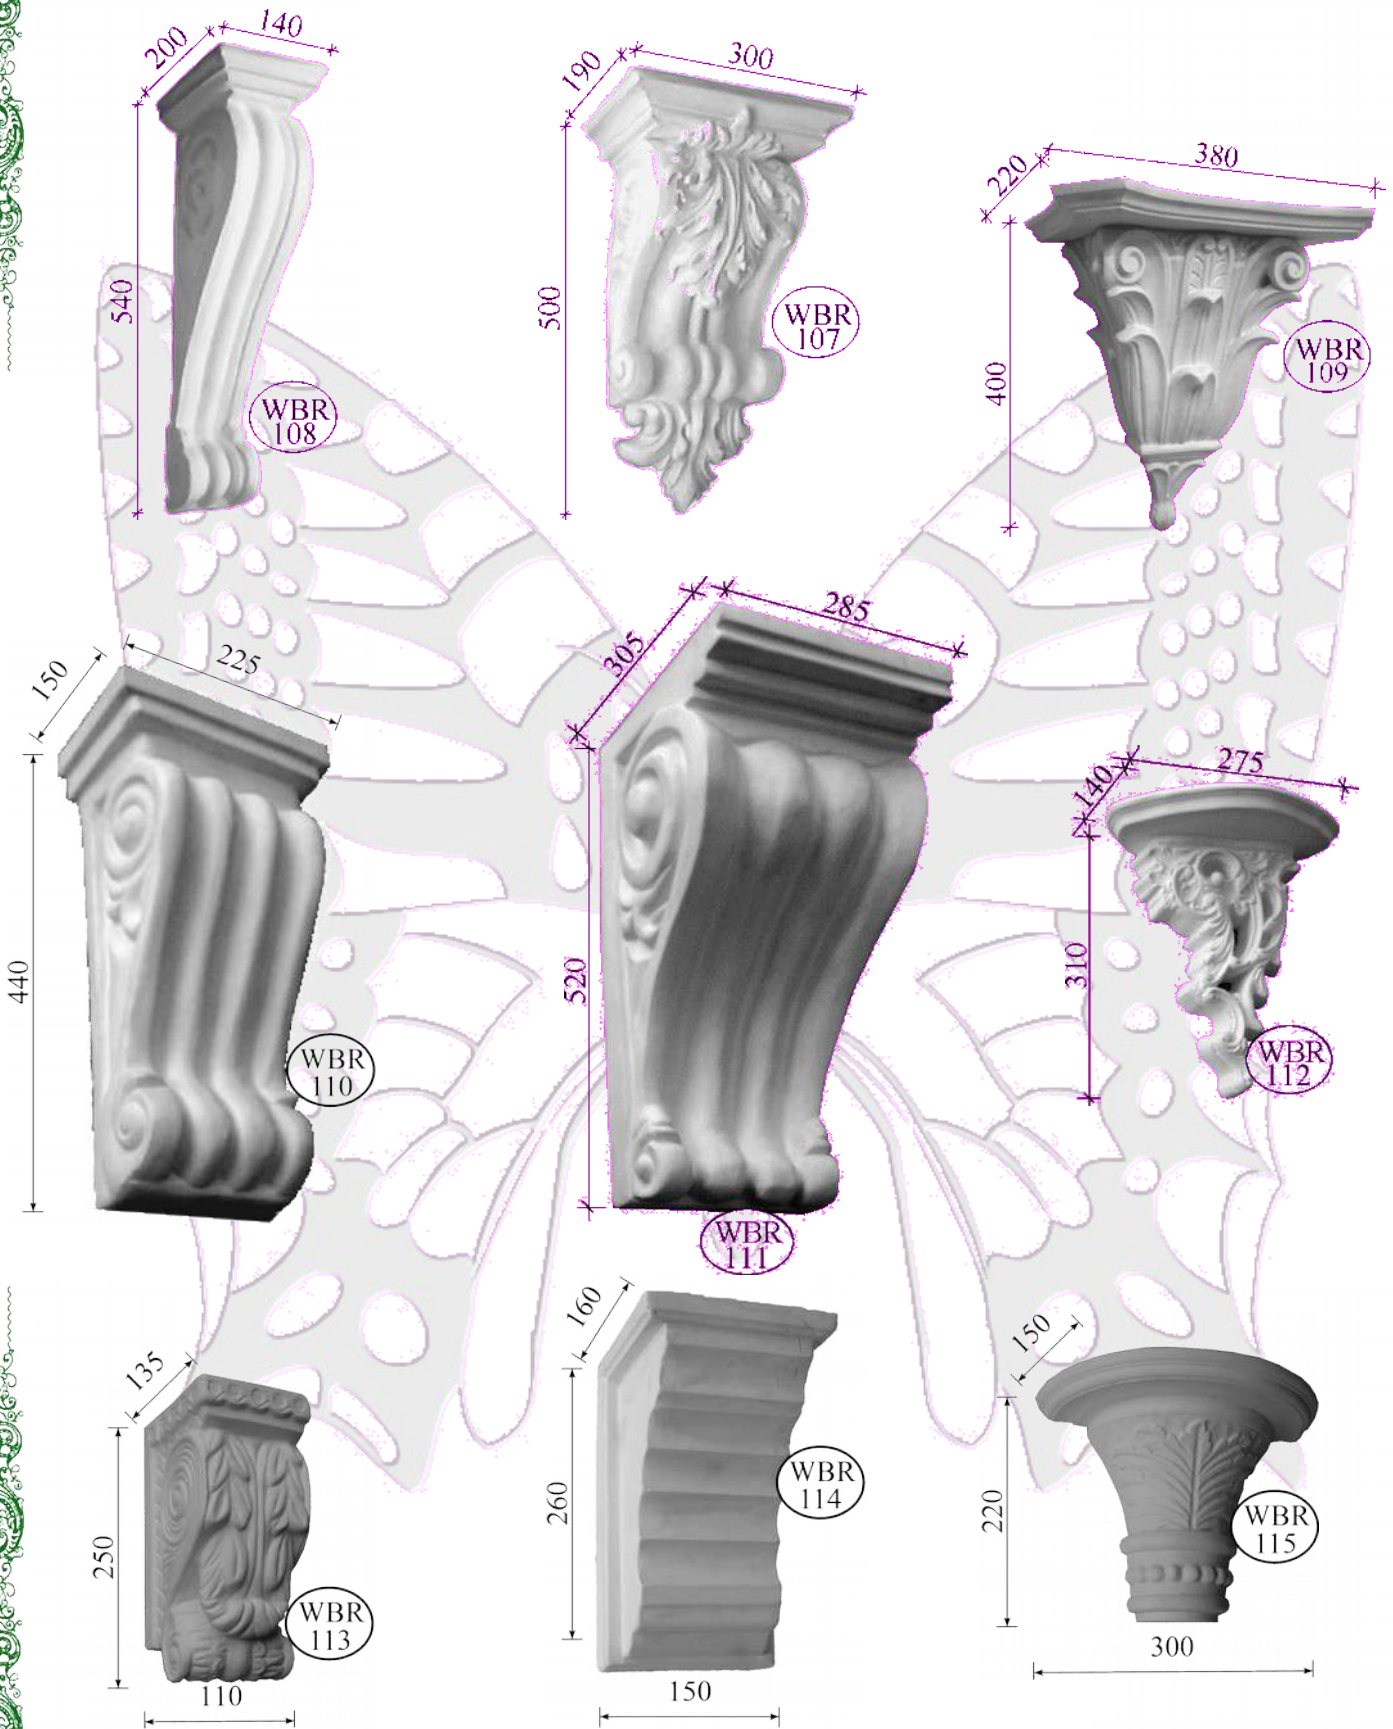

Ornamental Mouldings

12 Henred Road, New Germany.
KwaZulu-Natal, South Africa.
Web Site: www.mouldings.co.za

Wall Sconces

Tel: +27 (31) 705 7481

Email: ornamental@mouldings.co.za

Prices Include 15% VAT. Measurements in mm.
Subject to change without notice. Errors and omissions excepted.