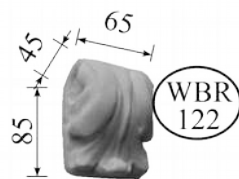

## Notes

Email: [ornamental@mouldings.co.za](mailto:ornamental@mouldings.co.za)

CODE	DESCRIPTION	SIZE	PRICE
WBR/116	Hollis detail	290x520x140	508.00
WBR/117	Leaf	45x70x30	46.00
WBR/118	Leaf scroll	70x110x50	93.00
WBR/118T	Leaf scroll+Top	100x150x60	109.00
WBR/119	Scroll leaf	120x150x65	103.00
WBR/120	Fronds corbel	120x150x135	160.00
WBR/121	Grapes corbel	140x140x120	160.00
WBR/122	Leaf	65x85x45	58.00
WBR/123	Colonial Corbel	320x320x240	762.00
WBR/124	Jayjay	300x550x170mm	659.00
WBR/125	Corinthian	300x320x150mm	508.00
WBR/126	Flower corbel	210x370x125	282.00
WBR/127	Leaf scroll	250x150x65	160.00
WBR/128	Leaf scroll	190x150x65	131.00
WBR/129	Fluted corbel	200x290x140	255.00
WBR/130	Fine leaf	100x290x85	189.00
WBR/131	Vertical scroll	155x270x150	255.00
WBR/132	Curley sconce	420x410x310	508.00
WBR/133	Greek bracket	430x500x230	508.00
WBR/134	Scroll Leaf new	85x320x120	189.00
WBR/134T	Scroll Leaf + Top	135x370x130	193.00
WBR/ZEL	Elephant bracket	260x300x135	418.00
WBR/ZOO	Flower bracket	240x290x135	321.00