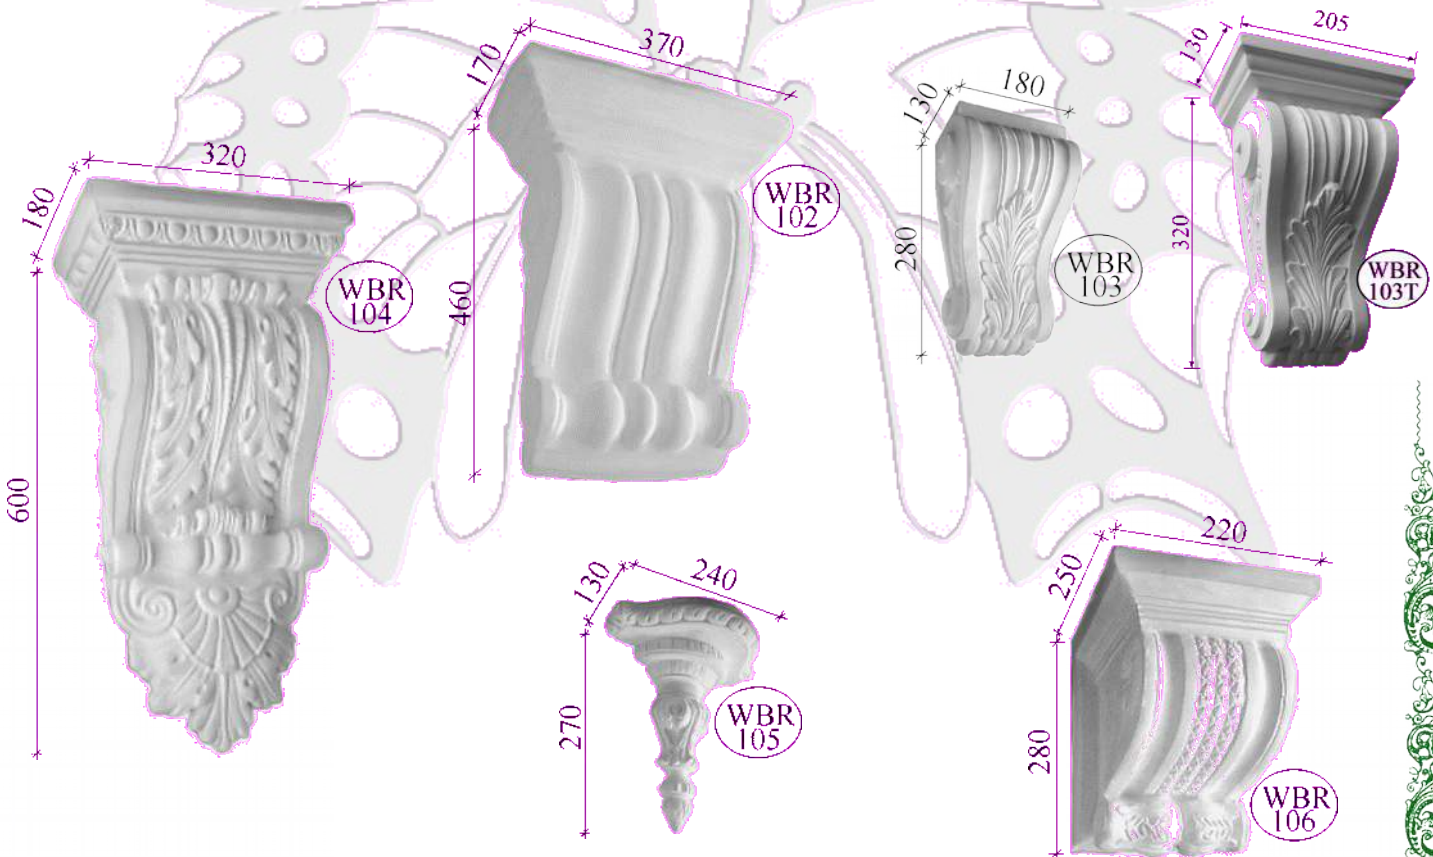

## Wall Sconces

Tel: +27 (31) 705 7481

Email: [ornamental@mouldings.co.za](mailto:ornamental@mouldings.co.za)

CODE	DESCRIPTION	SIZE	PRICE
WBR/098	Leaf - bookend	150x175x120	163.00
WBR/099	Fruit and Leaf Key	235x265x110	282.00
WBR/100	Leaf corbel	85x150x85	142.00
WBR/101	Scroll & Leaf	80x110x60	92.00
WBR/101T	Scroll & Leaf+Top	125x145x60	109.00
WBR/102	scroll corbel	370x460x170	508.00
WBR/103	Two scrolls and leaf	180x280x130	282.00
WBR/103T	Two scrolls and leaf + Top	205x320x130	307.00
WBR/104	Heavy floral	320x600x180	659.00
WBR/105	carved bracket	240x270x130	255.00
WBR/106	Ornate boxy scroll	220x280x250	508.00
WBR/107	Florida fronds	300x500x190	508.00
WBR/108	Soffit support	140x540x200	508.00
WBR/109	Corinthian sconce	380x400x220	508.00
WBR/110	Soffit support	225x440x150	508.00
WBR/111	Soffit support	285x520x305	659.00
WBR/112	Laced sconce	275x310x140	282.00
WBR/113	Leaf corbel	110x250x135	282.00
WBR/114	Scalloped Sconce	150x260x160	255.00
WBR/115	Palm Bracket	300x220x150	282.00