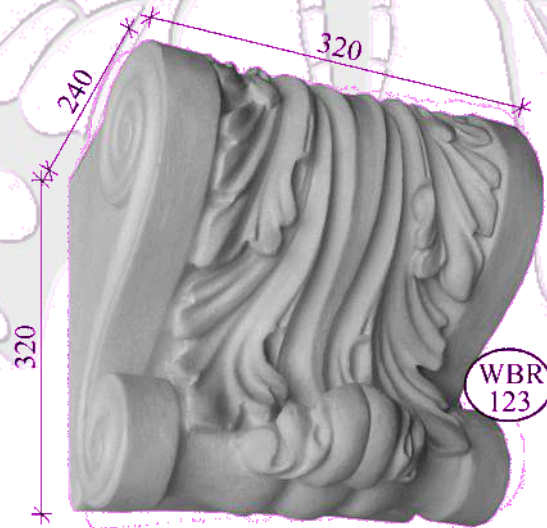

## Notes

Email: [ornamental@mouldings.co.za](mailto:ornamental@mouldings.co.za)

CODE	DESCRIPTION	SIZE	PRICE
WBR/116	Hollis detail	290x520x140	508.00
WBR/117	Leaf	45x70x30	46.00
WBR/118	Leaf scroll	70x110x50	93.00
WBR/118T	Leaf scroll+Top	100x150x60	109.00
WBR/119	Scroll leaf	120x150x65	103.00
WBR/120	Fronds corbel	120x150x135	160.00
WBR/121	Grapes corbel	140x140x120	160.00
WBR/122	Leaf	65x85x45	58.00
WBR/123	Colonial Corbel	320x320x240	762.00
WBR/124	Jayjay	300x550x170mm	659.00
WBR/125	Corinthian	300x320x150mm	508.00
WBR/126	Flower corbel	210x370x125	282.00
WBR/127	Leaf scroll	250x150x65	160.00
WBR/128	Leaf scroll	190x150x65	131.00
WBR/129	Fluted corbel	200x290x140	255.00
WBR/130	Fine leaf	100x290x85	189.00
WBR/131	Vertical scroll	155x270x150	255.00
WBR/132	Curley sconce	420x410x310	508.00
WBR/133	Greek bracket	430x500x230	508.00
WBR/134	Scroll Leaf new	85x320x120	189.00
WBR/134T	Scroll Leaf + Top	135x370x130	193.00
WBR/ZEL	Elephant bracket	260x300x135	418.00
WBR/ZOO	Flower bracket	240x290x135	321.00