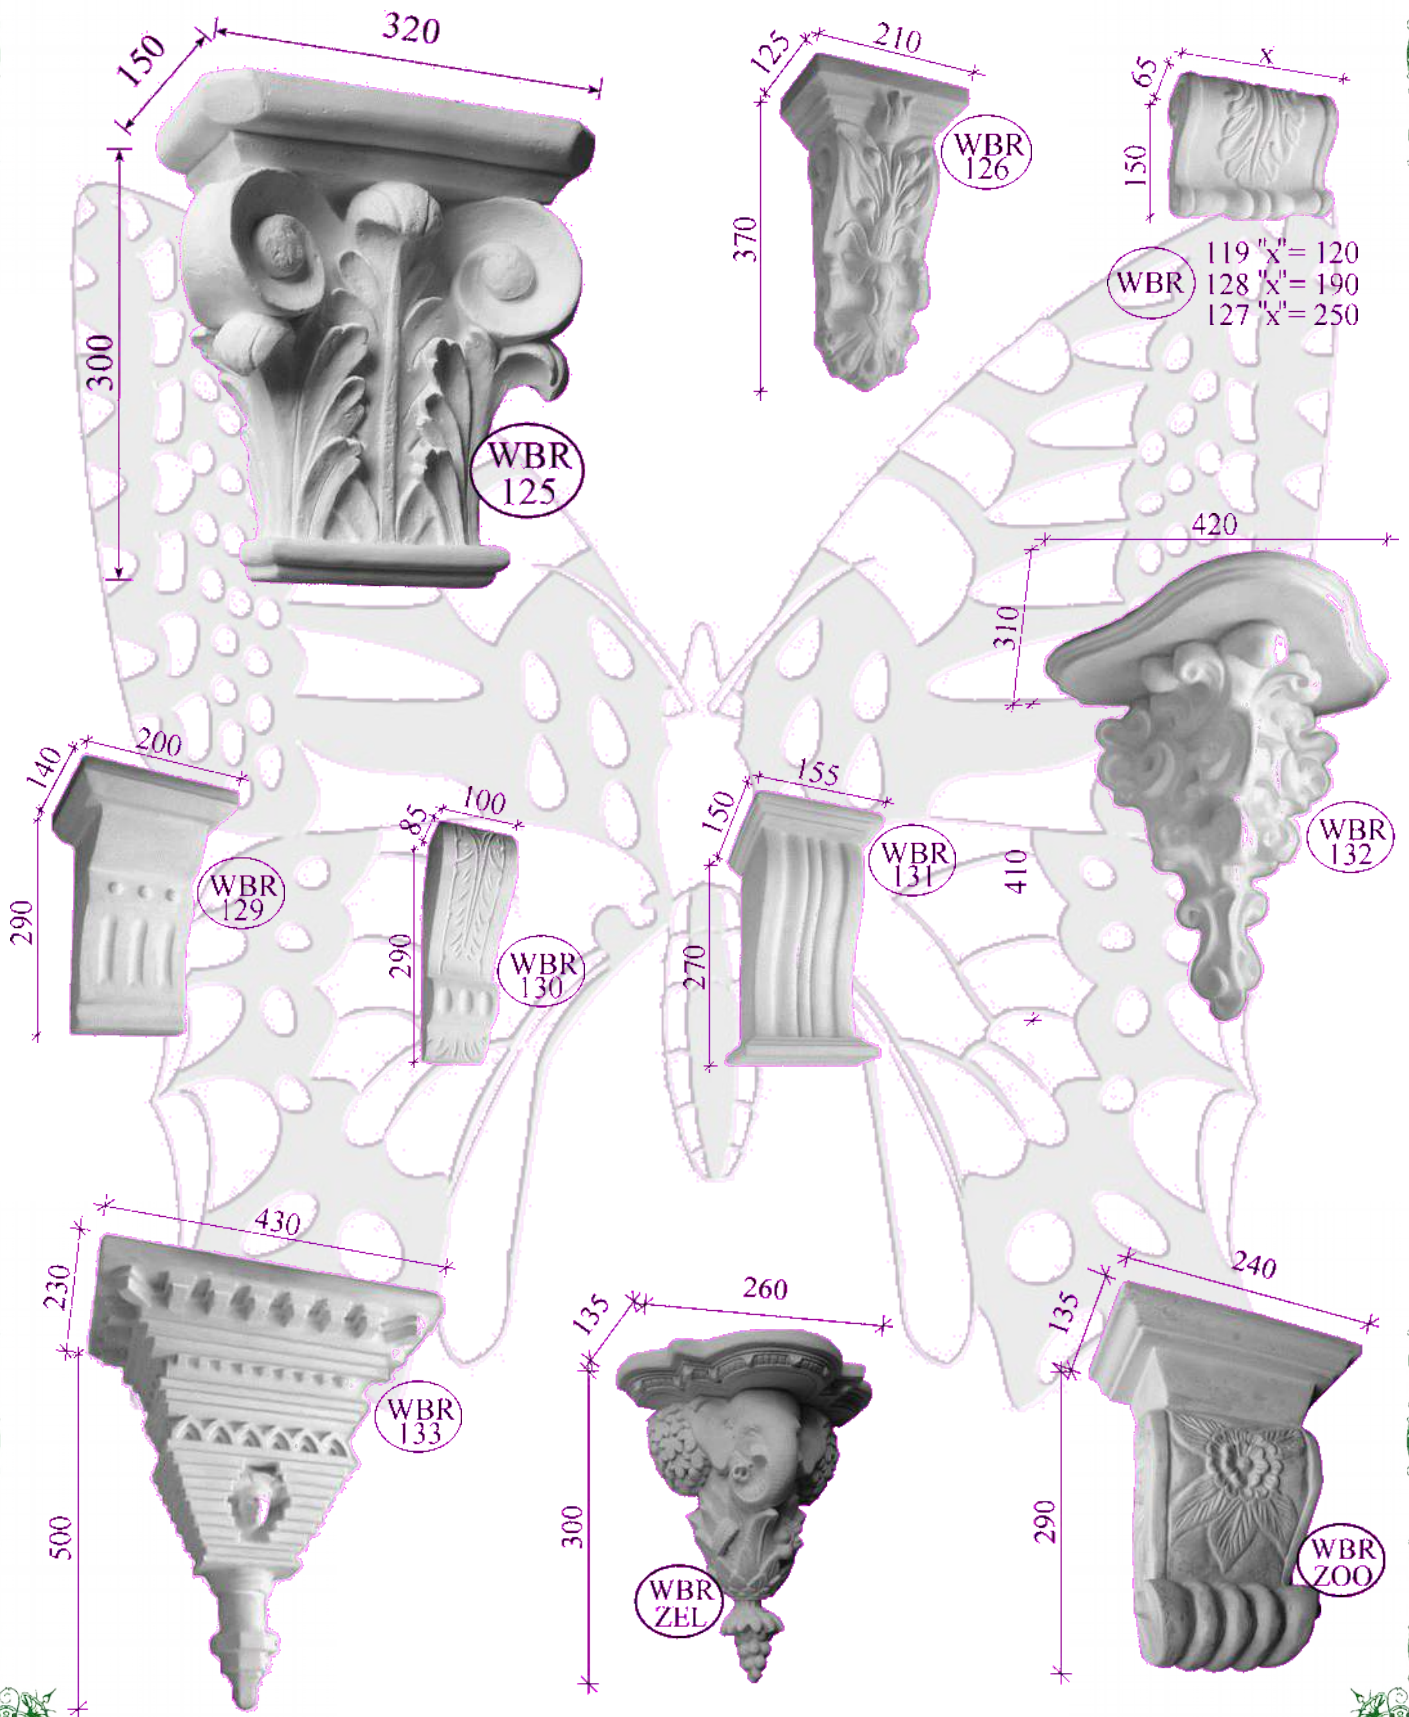

Ornamental Mouldings

12 Henred Road, New Germany.
KwaZulu-Natal, South Africa.
Web Site: www.mouldings.co.za

Wall Sconces

Tel: +27 (31) 705 7481/2
Fax: 027 (31) 705 7213
Email: ornamental@mouldings.co.za

Prices Include 15% VAT. Measurements in mm.
Subject to change without notice. Errors and omissions excepted.