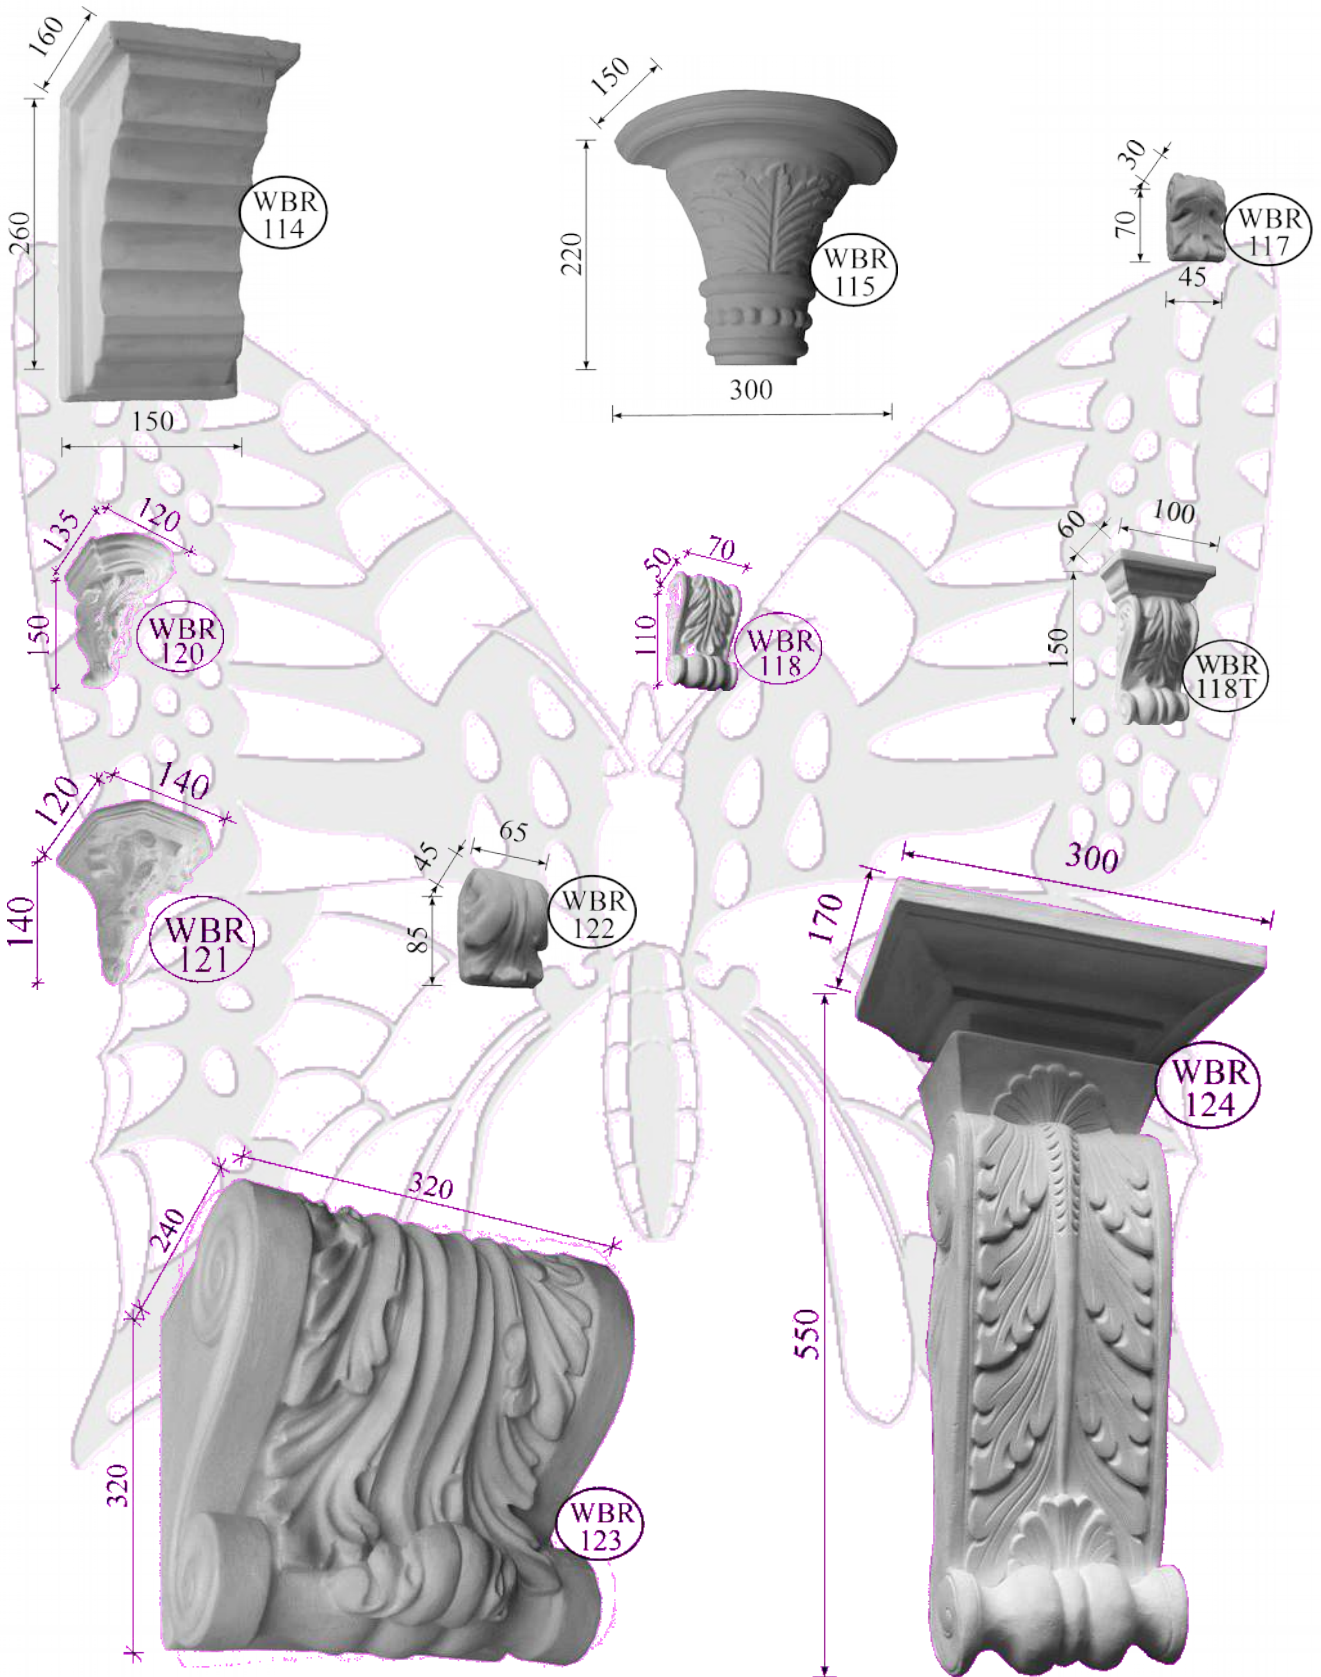

Ornamental Mouldings

12 Henred Road, New Germany.
KwaZulu-Natal, South Africa.
Web Site: www.mouldings.co.za

Notes

Tel: +27 (31) 705 7481/2
Fax: 027 (31) 705 7213
Email: ornamental@mouldings.co.za

Prices Include 15% VAT. Measurements in mm.
Subject to change without notice. Errors and omissions excepted.