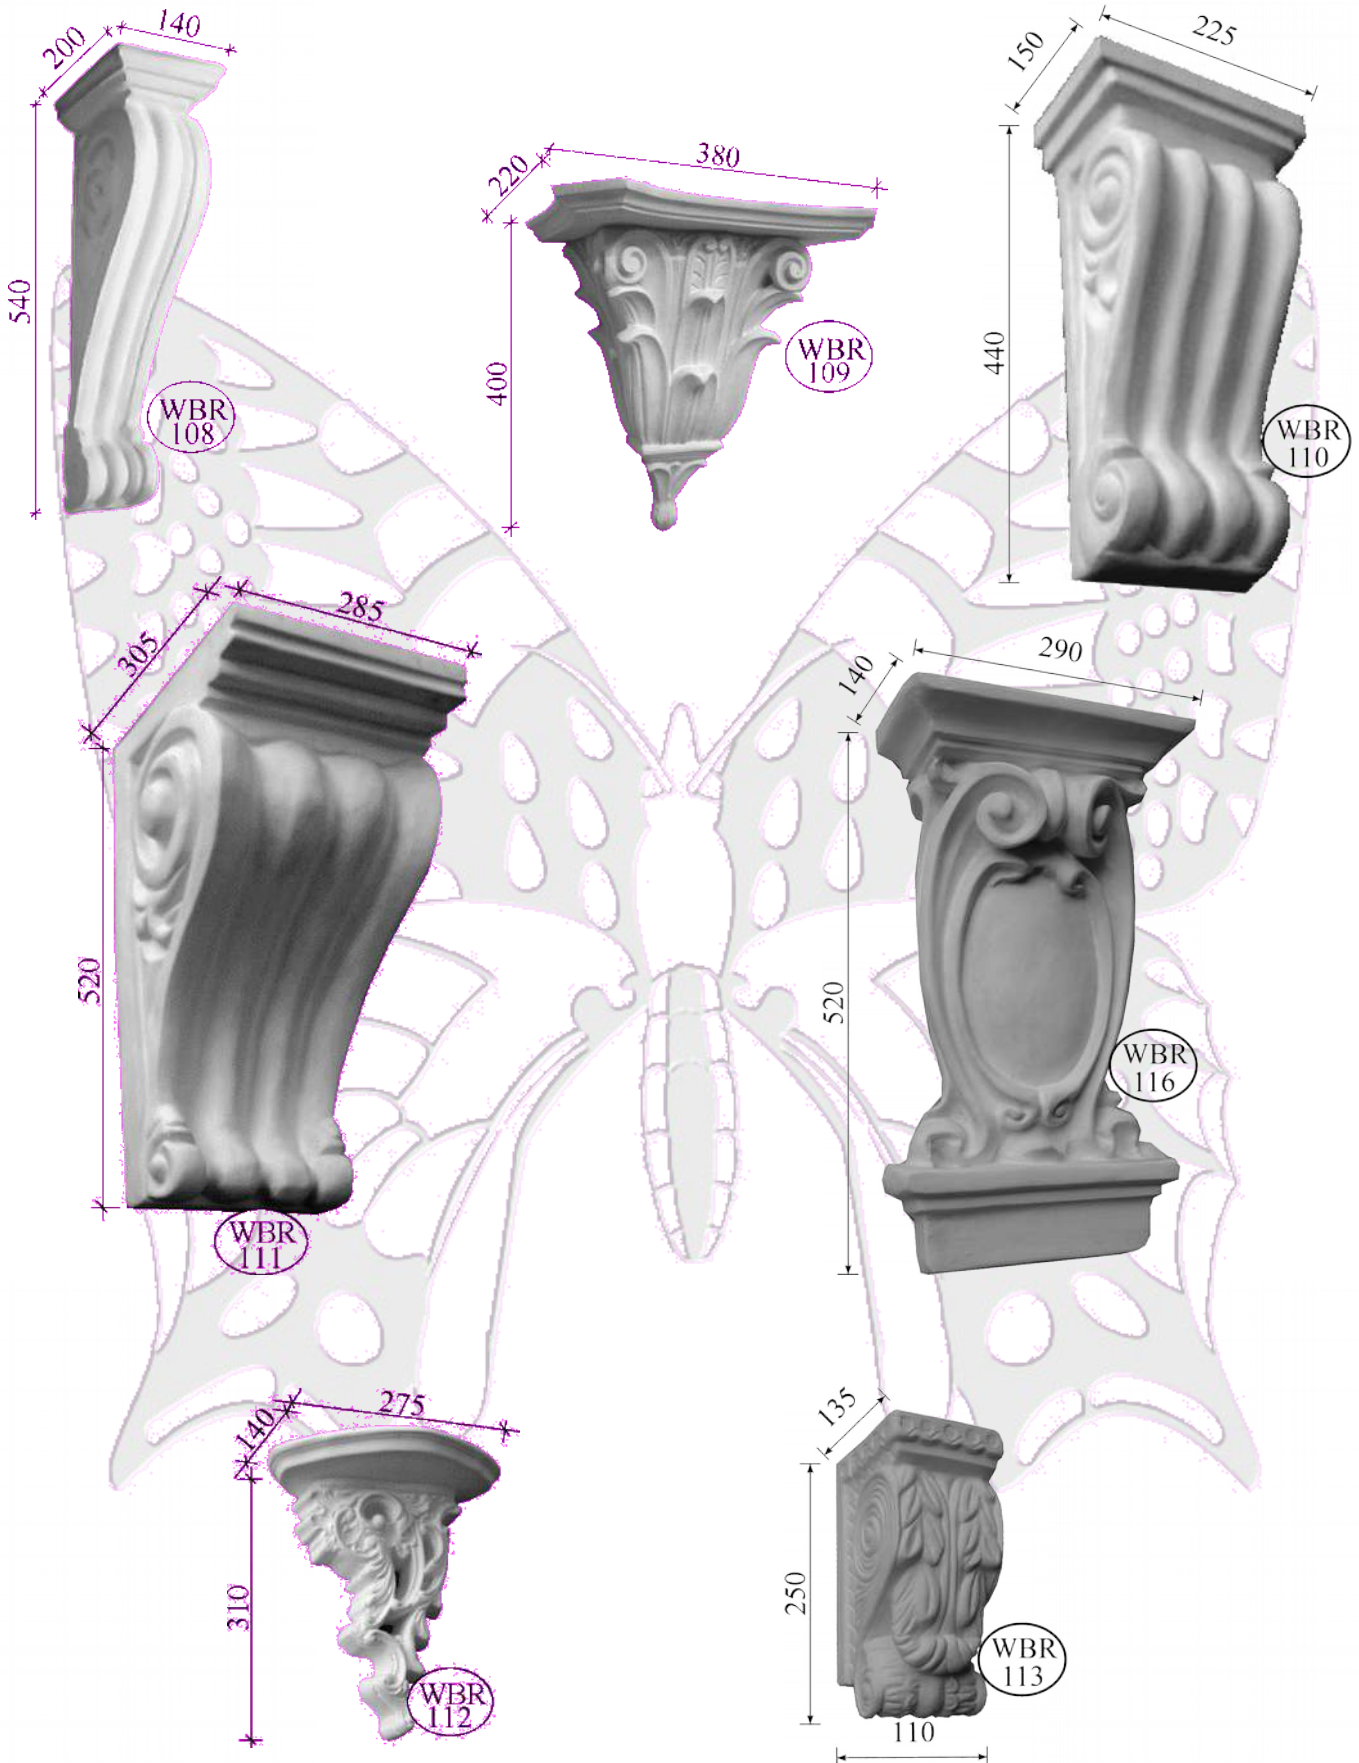

Ornamental Mouldings

12 Henred Road, New Germany.
KwaZulu-Natal, South Africa.
Web Site: www.mouldings.co.za

Wall Sconces

Tel: +27 (31) 705 7481/2
Fax: 027 (31) 705 7213
Email: ornamental@mouldings.co.za

Prices Include 15% VAT. Measurements in mm.
Subject to change without notice. Errors and omissions excepted.