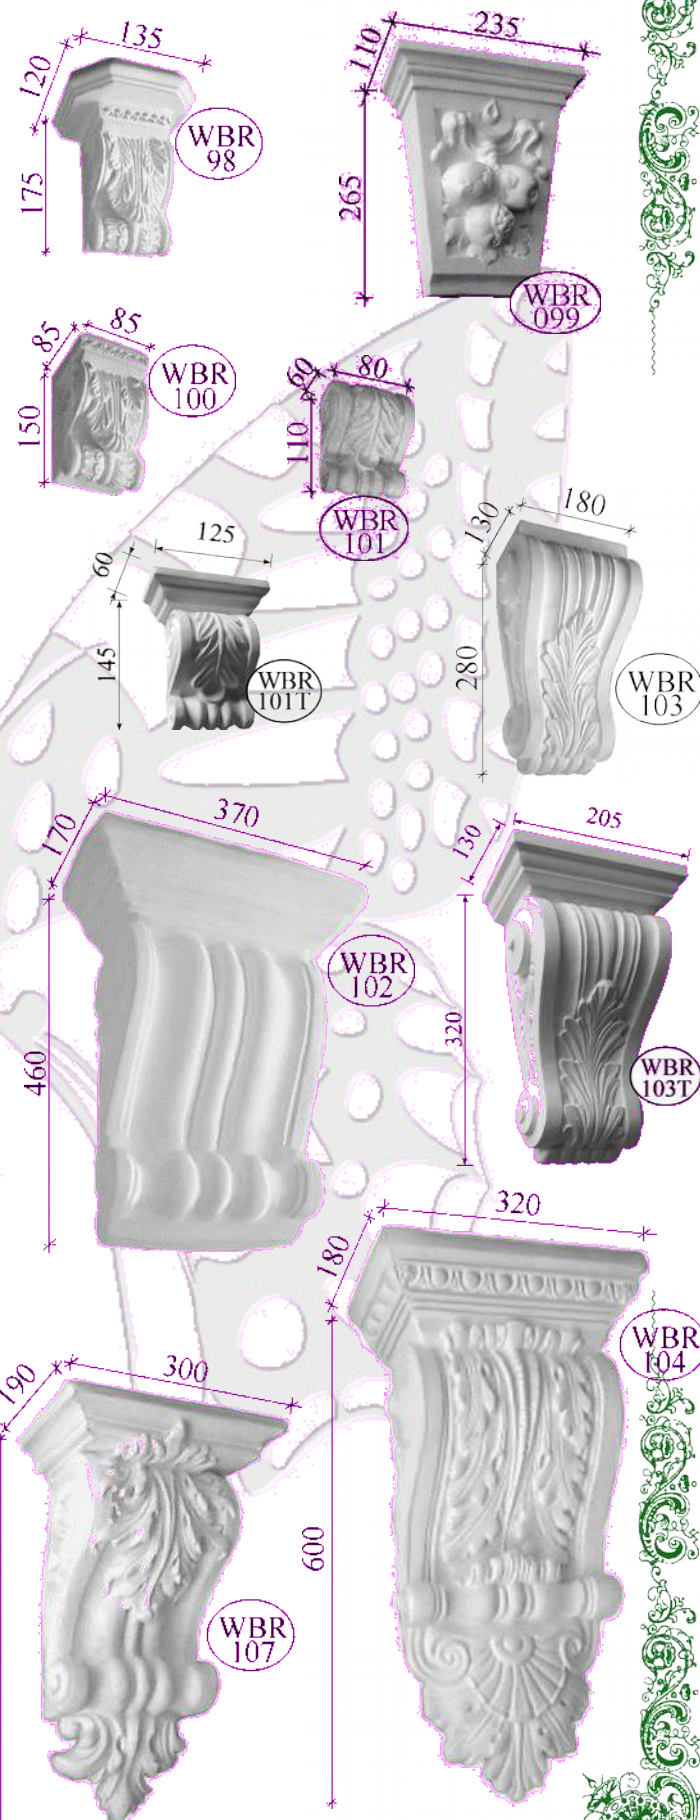

CODE	DESCRIPTION	SIZE	PRICE
WBR/098	Leaf - bookend	135x175x120	148.00
WBR/099	Fruit and Leaf Key	235x265x110	256.00
WBR/100	Leaf corbel	85x150x85	129.00
WBR/101	Scroll & Leaf	80x110x60	84.00
WBR/101T	Scroll & Leaf+Top	125x145x60	99.00
WBR/102	scroll corbel	370x460x170	461.00
WBR/103	Two scrolls and leaf	180x280x130	256.00
WBR/103T	Two scrolls and leaf + Top	180x280x130	278.00
WBR/104	Heavy floral	320x600x180	598.00
WBR/105	carved bracket	240x270x130	231.00
WBR/106	Ornate boxy scroll	220x280x250	461.00
WBR/107	Florida fronds	300x500x190	461.00
WBR/108	Soffit support	140x540x200	461.00
WBR/109	Corinthian sconce	380x400x220	461.00
WBR/110	Soffit support	225x440x150	461.00
WBR/111	Soffit support	285x520x305	598.00
WBR/112	Laced sconce	275x310x140	256.00
WBR/113	Leaf corbel	110x250x135	256.00
WBR/114	Scalloped Sconce	150x260x160	231.00
WBR/115	Palm Bracket	300x220x150	256.00
WBR/116	Hollis detail	290x520x140	461.00
WBR/117	Leaf	45x70x30	42.00
WBR/118	Leaf scroll	70x110x50	85.00
WBR/118T	Leaf scroll+Top	100x150x60	99.00
WBR/119	Scroll leaf	120x150x65	93.00
WBR/120	Fronds corbel	120x150x135	145.00
WBR/121	Grapes corbel	140x140x120	145.00
WBR/122	Leaf	65x85x45	52.00
WBR/123	Colonial Corbel	320x320x240	691.00
WBR/124	Jayjay	300x550x170mm	598.00
WBR/125	Corinthian	300x320x150mm	461.00
WBR/126	Flower corbel	210x370x125	256.00
WBR/127	Leaf scroll	250x150x65	145.00
WBR/128	Leaf scroll	190x150x65	119.00
WBR/129	Fluted corbel	200x290x140	231.00
WBR/130	Fine leaf	100x290x85	171.00
WBR/131	Vertical scroll	155x270x150	231.00
WBR/132	Curley sconce	420x410x310	461.00
WBR/133	Greek bracket	430x500x230	461.00
WBR/ZEL	Elephant bracket	260x300x135	379.00
WBR/ZOO	Flower bracket	240x290x135	291.00

Prices Include 15% VAT. Measurements in mm.
Subject to change without notice. Errors and omissions excepted.

Ornamental Mouldings

12 Henred Road, New Germany.
KwaZulu-Natal, South Africa.
Web Site: www.mouldings.co.za