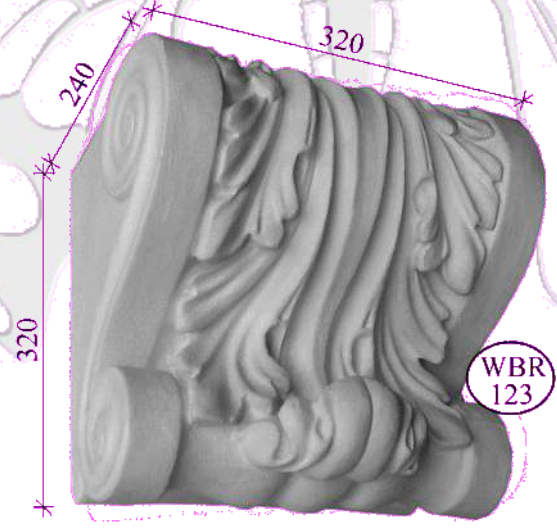

Ornamental Mouldings

12 Henred Road, New Germany.
KwaZulu-Natal, South Africa.
Web Site: www.mouldings.co.za

Tel: +27 (31) 705 7481/2
Fax: 027 (31) 705 7213
Email: ornamental@mouldings.co.za

Notes

CODE	DESCRIPTION	SIZE	PRICE
WBR/116	Hollis detail	290x520x140	484.00
WBR/117	Leaf	45x70x30	44.00
WBR/118	Leaf scroll	70x110x50	89.00
WBR/118T	Leaf scroll+Top	100x150x60	104.00
WBR/119	Scroll leaf	120x150x65	98.00
WBR/120	Fronds corbel	120x150x135	152.00
WBR/121	Grapes corbel	140x140x120	152.00
WBR/122	Leaf	65x85x45	55.00
WBR/123	Colonial Corbel	320x320x240	726.00
WBR/124	Jayjay	300x550x170mm	628.00
WBR/125	Corinthian	300x320x150mm	484.00
WBR/126	Flower corbel	210x370x125	269.00
WBR/127	Leaf scroll	250x150x65	152.00
WBR/128	Leaf scroll	190x150x65	125.00
WBR/129	Fluted corbel	200x290x140	243.00
WBR/130	Fine leaf	100x290x85	180.00
WBR/131	Vertical scroll	155x270x150	243.00
WBR/132	Curley scone	420x410x310	484.00
WBR/133	Greek bracket	430x500x230	484.00
WBR/134	Scroll Leaf new	85x320x120	180.00
WBR/134T	Scroll Leaf + Top	135x370x130	184.00
WBR/ZEL	Elephant bracket	260x300x135	398.00
WBR/ZOO	Flower bracket	240x290x135	306.00

Prices Include 15% VAT. Measurements in mm.
Subject to change without notice. Errors and omissions excepted.