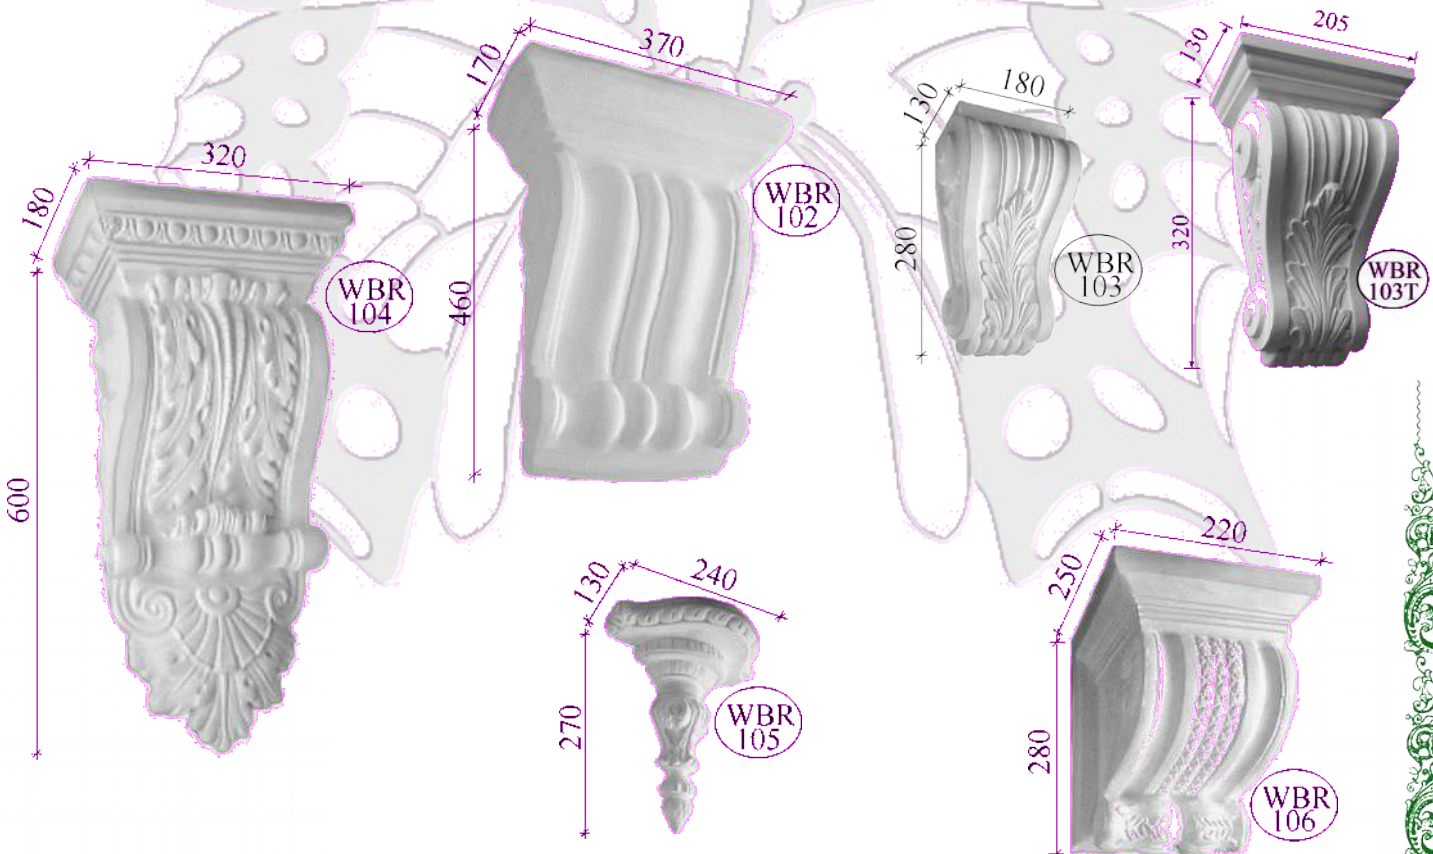

CODE	DESCRIPTION	SIZE	PRICE
WBR/098	Leaf - bookend	135x175x120	155.00
WBR/099	Fruit and Leaf Key	235x265x110	269.00
WBR/100	Leaf corbel	85x150x85	135.00
WBR/101	Scroll & Leaf	80x110x60	88.00
WBR/101T	Scroll & Leaf+Top	125x145x60	104.00
WBR/102	scroll corbel	370x460x170	484.00
WBR/103	Two scrolls and leaf	180x280x130	269.00
WBR/103T	Two scrolls and leaf + Top	205x320x130	292.00
WBR/104	Heavy floral	320x600x180	628.00
WBR/105	carved bracket	240x270x130	243.00
WBR/106	Ornate boxy scroll	220x260x160	243.00
WBR/107	Florida fronds	300x500x190	484.00
WBR/108	Soffit support	140x540x200	484.00
WBR/109	Corinthian sconce	380x400x220	484.00
WBR/110	Soffit support	225x440x150	484.00
WBR/111	Soffit support	285x520x305	628.00
WBR/112	Laced sconce	275x310x140	269.00
WBR/113	Leaf corbel	110x250x135	269.00
WBR/114	Scalloped Sconce	150x260x160	243.00
WBR/115	Palm Bracket	300x220x150	269.00