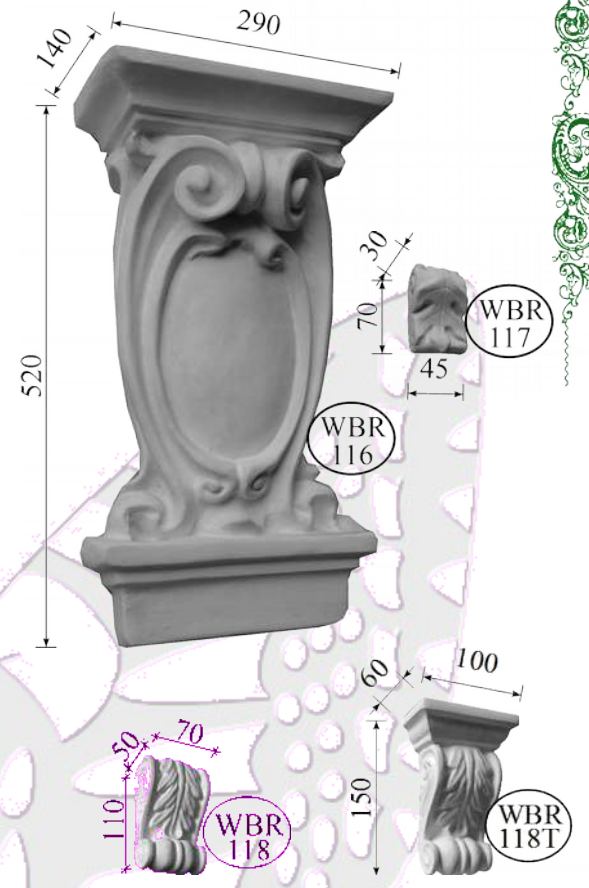

Ornamental Mouldings

12 Henred Road, New Germany.
KwaZulu-Natal, South Africa.
Web Site: www.mouldings.co.za

Tel: +27 (31) 705 7481/2
Fax: 027 (31) 705 7213
Email: ornamental@mouldings.co.za

Notes

CODE	DESCRIPTION	SIZE	PRICE
WBR/116	Hollis detail	290x520x140	484.00
WBR/117	Leaf	45x70x30	44.00
WBR/118	Leaf scroll	70x110x50	89.00
WBR/118T	Leaf scroll+Top	100x150x60	104.00
WBR/119	Scroll leaf	120x150x65	98.00
WBR/120	Fronds corbel	120x150x135	152.00
WBR/121	Grapes corbel	140x140x120	152.00
WBR/122	Leaf	65x85x45	55.00
WBR/123	Colonial Corbel	320x320x240	726.00
WBR/124	Jayjay	300x550x170mm	628.00
WBR/125	Corinthian	300x320x150mm	484.00
WBR/126	Flower corbel	210x370x125	269.00
WBR/127	Leaf scroll	250x150x65	152.00
WBR/128	Leaf scroll	190x150x65	125.00
WBR/129	Fluted corbel	200x290x140	243.00
WBR/130	Fine leaf	100x290x85	180.00
WBR/131	Vertical scroll	155x270x150	243.00
WBR/132	Curley scone	420x410x310	484.00
WBR/133	Greek bracket	430x500x230	484.00
WBR/134	Scroll Leaf new	85x320x120	180.00
WBR/134T	Scroll Leaf + Top	135x370x130	184.00
WBR/ZEL	Elephant bracket	260x300x135	398.00
WBR/ZOO	Flower bracket	240x290x135	306.00

Prices Include 15% VAT. Measurements in mm.
Subject to change without notice. Errors and omissions excepted.