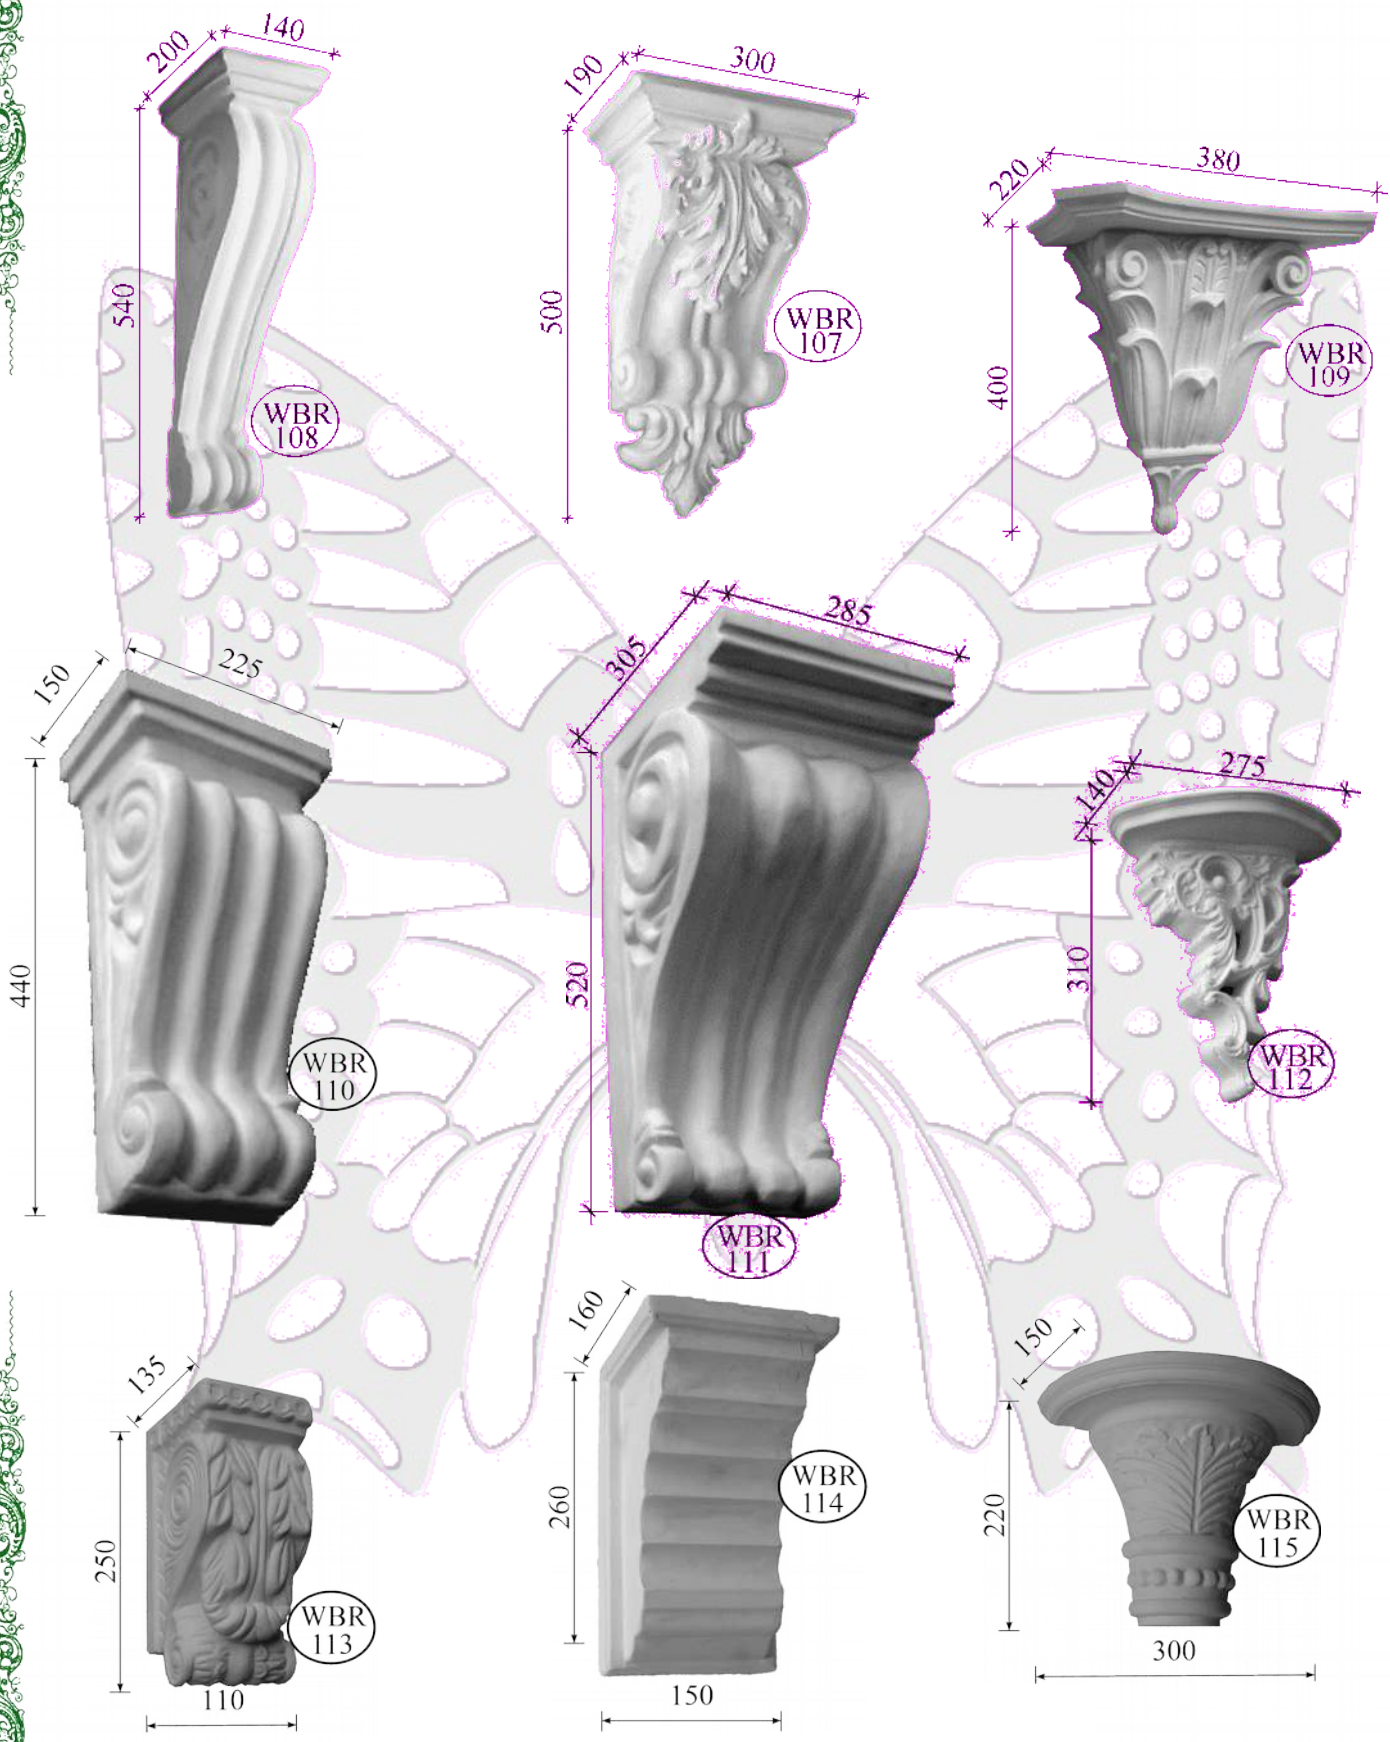

Ornamental Mouldings

12 Henred Road, New Germany.
KwaZulu-Natal, South Africa.
Web Site: www.mouldings.co.za

Wall Sconces

Tel: +27 (31) 705 7481/2
Fax: 027 (31) 705 7213
Email: ornamental@mouldings.co.za

Prices Include 15% VAT. Measurements in mm.
Subject to change without notice. Errors and omissions excepted.