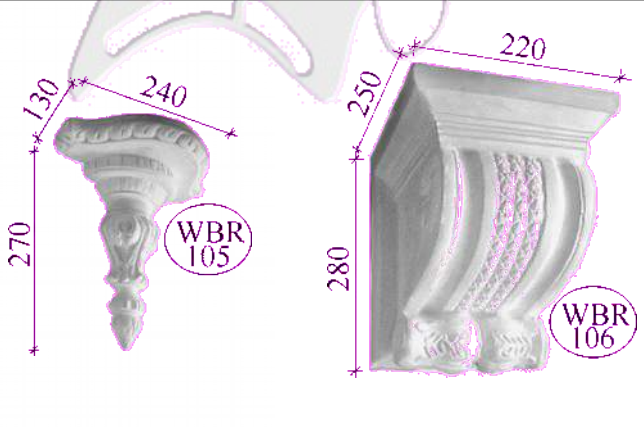

CODE	DESCRIPTION	SIZE	PRICE
WBR/098	Leaf - bookend	135x175x120	148.00
WBR/099	Fruit and Leaf Key	235x265x110	256.00
WBR/100	Leaf corbel	85x150x85	129.00
WBR/101	Scroll & Leaf	80x110x60	84.00
WBR/101T	Scroll & Leaf+Top	125x145x60	99.00
WBR/102	scroll corbel	370x460x170	461.00
WBR/103	Two scrolls and leaf	180x280x130	256.00
WBR/103T	Two scrolls and leaf + Top	180x280x130	278.00
WBR/104	Heavy floral	320x600x180	598.00
WBR/105	carved bracket	240x270x130	231.00
WBR/106	Ornate boxy scroll	220x280x250	461.00
WBR/107	Florida fronds	300x500x190	461.00
WBR/108	Soffit support	140x540x200	461.00
WBR/109	Corinthian sconce	380x400x220	461.00
WBR/110	Soffit support	225x440x150	461.00
WBR/111	Soffit support	285x520x305	598.00
WBR/112	Laced sconce	275x310x140	256.00
WBR/113	Leaf corbel	110x250x135	256.00
WBR/114	Scalloped Sconce	150x260x160	231.00
WBR/115	Palm Bracket	300x220x150	256.00
WBR/116	Hollis detail	290x520x140	461.00
WBR/117	Leaf	45x70x30	42.00
WBR/118	Leaf scroll	70x110x50	85.00
WBR/118T	Leaf scroll+Top	100x150x60	99.00
WBR/119	Scroll leaf	120x150x65	93.00
WBR/120	Fronds corbel	120x150x135	145.00
WBR/121	Grapes corbel	140x140x120	145.00
WBR/122	Leaf	65x85x45	52.00
WBR/123	Colonial Corbel	320x320x240	691.00
WBR/124	Jayjay	300x550x170mm	598.00
WBR/125	Corinthian	300x320x150mm	461.00
WBR/126	Flower corbel	210x370x125	256.00
WBR/127	Leaf scroll	250x150x65	145.00
WBR/128	Leaf scroll	190x150x65	119.00
WBR/129	Fluted corbel	200x290x140	231.00
WBR/130	Fine leaf	100x290x85	171.00
WBR/131	Vertical scroll	155x270x150	231.00
WBR/132	Curley sconce	420x410x310	461.00
WBR/133	Greek bracket	430x500x230	461.00
WBR/ZEL	Elephant bracket	260x300x135	379.00
WBR/ZOO	Flower bracket	240x290x135	291.00