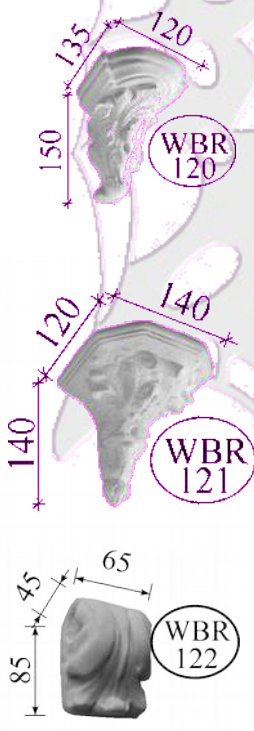

Ornamental Mouldings

12 Henred Road, New Germany.
KwaZulu-Natal, South Africa.
Web Site: www.mouldings.co.za

Tel: +27 (31) 705 7481/2
Fax: 027 (31) 705 7213
Email: ornamental@mouldings.co.za

Notes

CODE	DESCRIPTION	SIZE	PRICE
WBR/116	Hollis detail	290x520x140	484.00
WBR/117	Leaf	45x70x30	44.00
WBR/118	Leaf scroll	70x110x50	89.00
WBR/118T	Leaf scroll+Top	100x150x60	104.00
WBR/119	Scroll leaf	120x150x65	98.00
WBR/120	Fronds corbel	120x150x135	152.00
WBR/121	Grapes corbel	140x140x120	152.00
WBR/122	Leaf	65x85x45	55.00
WBR/123	Colonial Corbel	320x320x240	726.00
WBR/124	Jayjay	300x550x170mm	628.00
WBR/125	Corinthian	300x320x150mm	484.00
WBR/126	Flower corbel	210x370x125	269.00
WBR/127	Leaf scroll	250x150x65	152.00
WBR/128	Leaf scroll	190x150x65	125.00
WBR/129	Fluted corbel	200x290x140	243.00
WBR/130	Fine leaf	100x290x85	180.00
WBR/131	Vertical scroll	155x270x150	243.00
WBR/132	Curley scone	420x410x310	484.00
WBR/133	Greek bracket	430x500x230	484.00
WBR/134	Scroll Leaf new	85x320x120	180.00
WBR/134T	Scroll Leaf + Top	135x370x130	184.00
WBR/ZEL	Elephant bracket	260x300x135	398.00
WBR/ZOO	Flower bracket	240x290x135	306.00

Prices Include 15% VAT. Measurements in mm.
Subject to change without notice. Errors and omissions excepted.