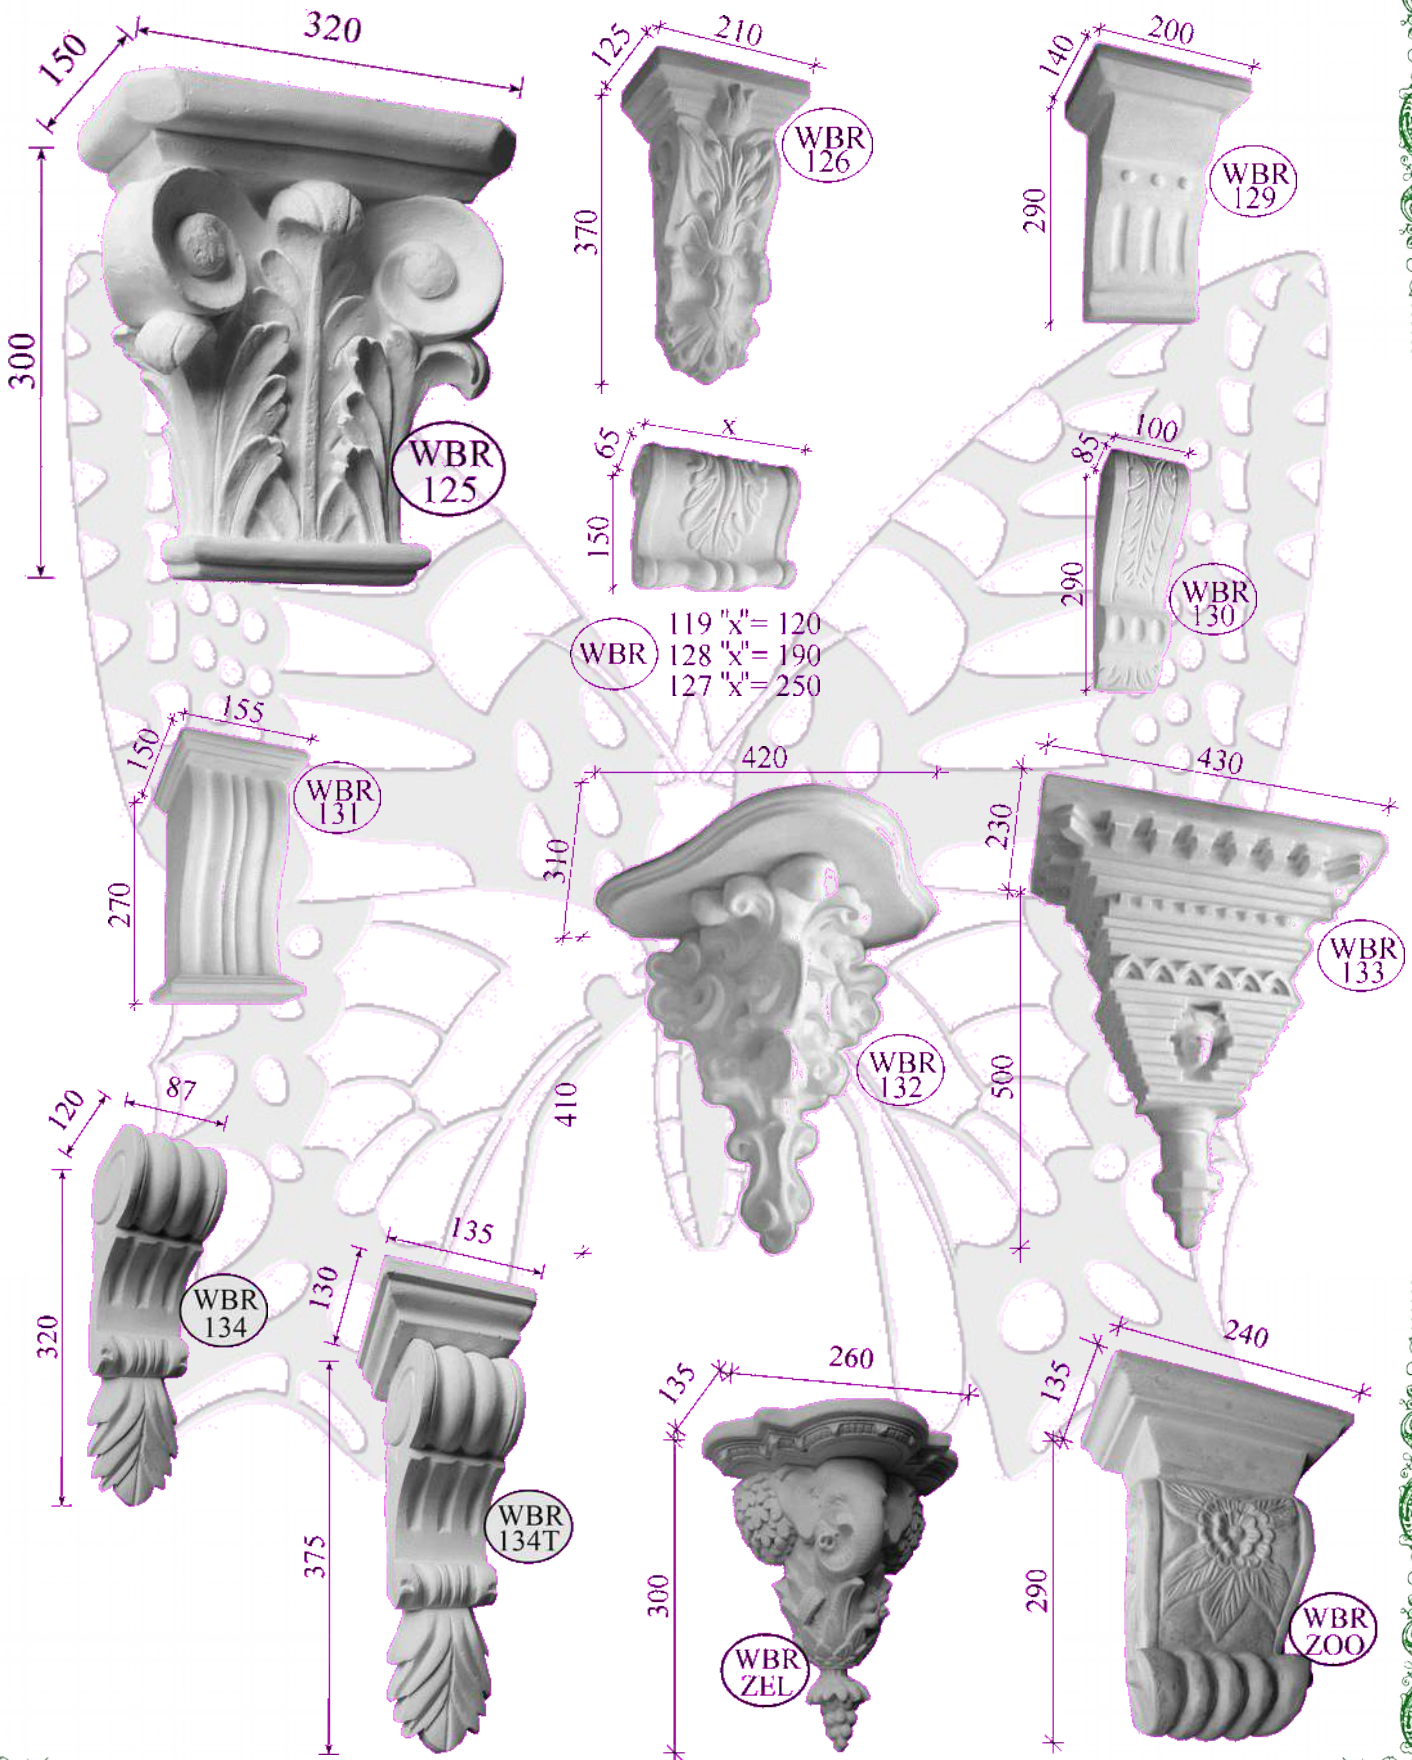

Ornamental Mouldings

12 Henred Road, New Germany.
KwaZulu-Natal, South Africa.
Web Site: www.mouldings.co.za

Wall Sconces

Tel: +27 (31) 705 7481/2
Fax: 027 (31) 705 7213
Email: ornamental@mouldings.co.za

Prices Include 15% VAT. Measurements in mm.
Subject to change without notice. Errors and omissions excepted.