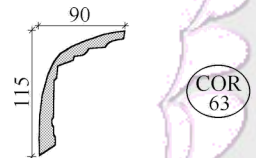

Ornamental Mouldings

Office:- 3 Cascade Place, Waterfall
KwaZulu-Natal, South Africa.
Web Site: www.mouldings.co.za

Cornice

Tel: +27 (31) 705 7481
WhatsApp: +27 (31) 705 7481
Email: ornamental@mouldings.co.za

CODE	DESCRIPTION	UNIT	PRICE
COR/63	Greek Key 150mm	2.5m	180.00
COR/64	Leaf & Scroll Edge 140mm	2.5m	180.00
COR/65	Plain Cove & Step 100mm	2.5m	150.00
COR/66	Multipattern with Brackets 255mm	2.0m	300.00
COR/67	Cove with Steps 225mm	2.5m	200.00
COR/68	Cheringo 310mm	2.1m	231.00
COR/69	Dental 185mm	2.5m	180.00
COR/70	Landeco 225mm	2.5m	200.00
COR/71	Landeco 175mm	2.5m	180.00
COR/72	Bubble Scotia 105mm	2.5m	150.00
COR/73	Scroll & Chain 170mm	2.5m	180.00
COR/74	Fan & Plant 180mm	2.5m	188.00
COR/75	Zimbali Forest 245mm	2.5m	215.00
COR/76	Zimbali Forest 225mm	2.5m	200.00
COR/77	Breaking Wave 425mm	2.0m	300.00
COR/78	Rope 150mm	2.5m	170.00
COR/79	Pavilion S and dot 280mm	2.2m	190.00
COR/80	Durban Club 250mm	2.0m	215.00
COR/81	Bud with Leaves 135mm	2.5m	170.00
COR/82	Egg & Dart with Wreath 170mm	2.5m	180.00
COR/83	San Painting 150mm	2.5m	180.00
COR/84	Gypsum Dental 140mm	2.5m	170.00
COR/85	Gypsum Dental 95mm	2.5m	150.00
COR/86	Eastern 430mm	2.5m	375.00
COR/87	Gypsum Machine Dental 120mm	2.5m	170.00
COR/88	Scroll & Rose 125mm	2.5m	170.00
COR/89	Arch & Button 225mm	2.4m	200.00
COR/90	Bundled Reeds 150mm	2.5m	170.00

Prices Include 15% VAT. Measurements in mm.
Subject to change without notice. Errors and omissions excepted.