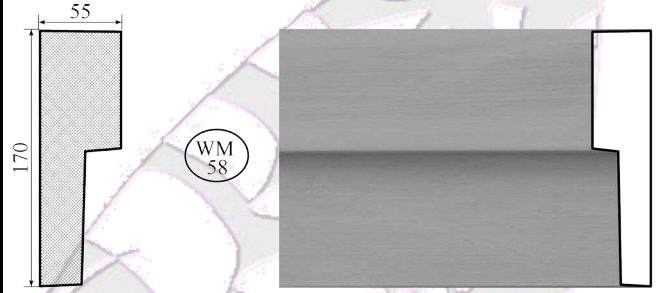

CODE	DESCRIPTION	UNIT	PRICE
WM/53	W/76 Triangle Ethnic 80mm	2.5m	150.00
WM/54	Triple Bubble 80mm	2.5m	140.00
WM/55	Double Bubble 150mm	2.5m	170.00
WM/56	Single Bubble 50mm	2.5m	140.00
WM/57	Crown - Extra Large 200mm	2.0m	190.00
WM/58	Stepped Wall Mould 170mm	2.0m	160.00
WM/59	Crown - Large 150mm	2.5m	185.00
WM/60	Crown 120mm	2.0m	175.00
WM/61	Architrave 130mm	2.5m	160.00
WM/62	Leaf Architrave 115mm	2.0m	135.00
WM/63	Flat Leaf 80mm	2.5m	140.00
WM/64	Eastern Arch 80mm	2.5m	140.00
WM/65	Capping 40mm	2.4m	115.00
WM/66	Eastern Y pattern 300mm	2.0m	330.00
WM/67	Stepped shadow line 115x45mm	2.5m	140.00
WM/68	Flat Geometric Triangles 70mm	2.5m	140.00
WM/69	Flat Stylized Flower & Leaf 85mm	2.5m	140.00
WM/70	Flat Flower & Scroll 85mm	2.5m	140.00
WM/71	Detailed leaf and scoll design 125mm	2.3m	185.00
WM/72	Bali style framing 70-150mm	1.44m	125.00
WM/73	Port Elizabeth Crown 125mm	2.4m	170.00