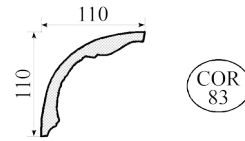

Ornamental Mouldings

Office:- 3 Cascade Place, Waterfall
KwaZulu-Natal, South Africa.
Web Site: www.mouldings.co.za

Cornice

Tel: +27 (31) 705 7481
WhatsApp: +27 (31) 705 7481
Email: ornamental@mouldings.co.za

Prices Include 15% VAT. Measurements in mm.
Subject to change without notice. Errors and omissions excepted.