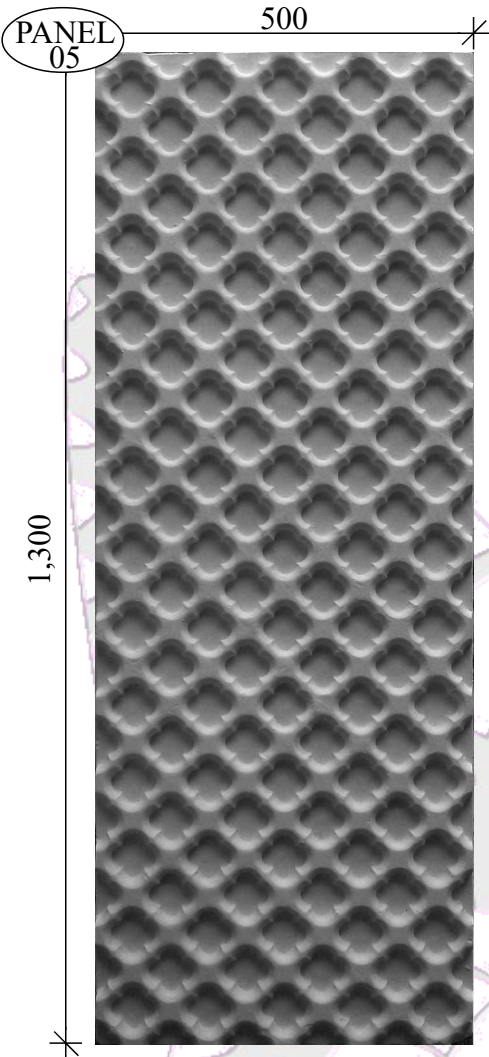

**Panels &
Plaques**

Tel: +27 (31) 705 7481
WhatsApp: +27 (31) 705 7481
Email: ornamental@mouldings.co.za

CODE	DESCRIPTION	PRICE
PANEL/01	Fine Geometric double DIT 600x1200mm	350.00
PANEL/02	Intricate 6x Geometric 550x810mm	200.00
PANEL/03	Large Rose Geometric 990x990mm	495.00
PANEL/04	Flower Geometric Design 770x770mm	270.00
PANEL/05	Gothic Trellis Panel 500x1300mm	350.00
PANEL/08	Flower in diamond trellis 520x870mm	210.00
PANEL/09	Intricate Heart Pattern 500x580mm	130.00
PANEL/13	Flower in Stars x 8 470x840mm	180.00