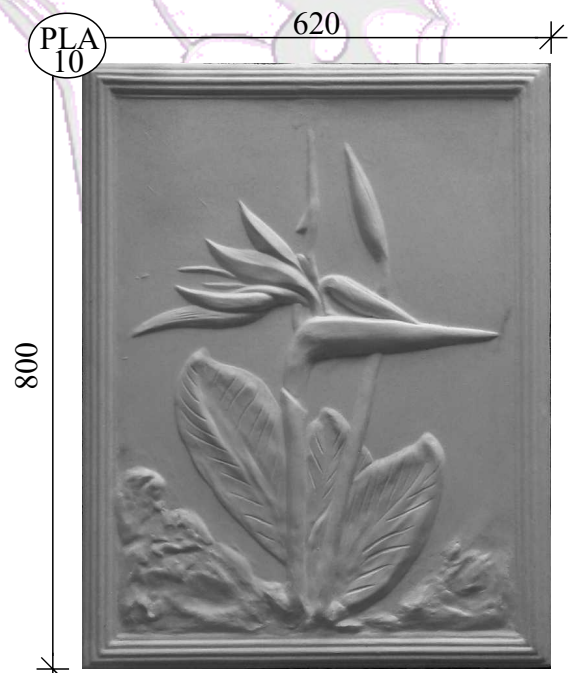

Ornamental Mouldings

Office:- 3 Cascade Place, Waterfall
KwaZulu-Natal, South Africa.
Web Site: www.mouldings.co.za

**Panels &
Plaques**

Tel: +27 (31) 705 7481
WhatsApp: +27 (31) 705 7481
Email: ornamental@mouldings.co.za

Prices Include 15% VAT. Measurements in mm.
Subject to change without notice. Errors and omissions excepted.