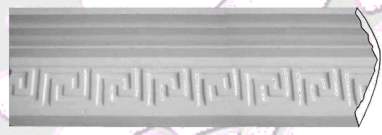

Ornamental Mouldings

Office:- 3 Cascade Place, Waterfall
KwaZulu-Natal, South Africa.
Web Site: www.mouldings.co.za

Cornice

Tel: +27 (31) 705 7481
WhatsApp: +27 (31) 705 7481
Email: ornamental@mouldings.co.za

CODE	DESCRIPTION	UNIT	PRICE
COR/63	Greek Key 150mm	2.5m	180.00
COR/64	Leaf & Scroll Edge 140mm	2.5m	180.00
COR/65	Plain Cove & Step 100mm	2.5m	150.00
COR/66	Multipattern with Brackets 255mm	2.0m	300.00
COR/67	Cove with Steps 225mm	2.5m	200.00
COR/68	Cheringo 310mm	2.1m	231.00
COR/69	Dental 185mm	2.5m	180.00
COR/70	Landeco 225mm	2.5m	200.00
COR/71	Landeco 175mm	2.5m	180.00
COR/72	Bubble Scotia 105mm	2.5m	150.00
COR/73	Scroll & Chain 170mm	2.5m	180.00
COR/74	Fan & Plant 180mm	2.5m	188.00
COR/75	Zimbali Forest 245mm	2.5m	215.00
COR/76	Zimbali Forest 225mm	2.5m	200.00
COR/77	Breaking Wave 425mm	2.0m	300.00
COR/78	Rope 150mm	2.5m	170.00
COR/79	Pavilion S and dot 280mm	2.2m	190.00
COR/80	Durban Club 250mm	2.0m	215.00
COR/81	Bud with Leaves 135mm	2.5m	170.00
COR/82	Egg & Dart with Wreath 170mm	2.5m	180.00
COR/83	San Painting 150mm	2.5m	180.00
COR/84	Gypsum Dental 140mm	2.5m	170.00
COR/85	Gypsum Dental 95mm	2.5m	150.00
COR/86	Eastern 430mm	2.5m	375.00
COR/87	Gypsum Machine Dental 120mm	2.5m	170.00
COR/88	Scroll & Rose 125mm	2.5m	170.00
COR/89	Arch & Button 225mm	2.4m	200.00
COR/90	Bundled Reeds 150mm	2.5m	170.00

Prices Include 15% VAT. Measurements in mm.
Subject to change without notice. Errors and omissions excepted.