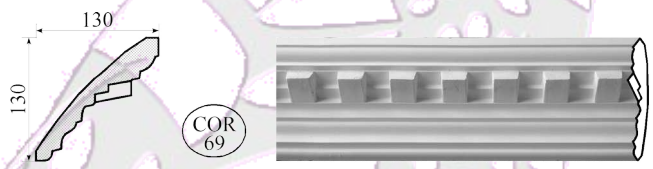

Ornamental Mouldings

Office:- 3 Cascade Place, Waterfall
KwaZulu-Natal, South Africa.
Web Site: www.mouldings.co.za

Cornice

Tel: +27 (31) 705 7481
WhatsApp: +27 (31) 705 7481
Email: ornamental@mouldings.co.za

CODE	DESCRIPTION	UNIT	PRICE
COR/63	Greek Key 150mm	2.5m	180.00
COR/64	Leaf & Scroll Edge 140mm	2.5m	180.00
COR/65	Plain Cove & Step 100mm	2.5m	150.00
COR/66	Multipattern with Brackets 255mm	2.0m	300.00
COR/67	Cove with Steps 225mm	2.5m	200.00
COR/68	Cheringo 310mm	2.1m	231.00
COR/69	Dental 185mm	2.5m	180.00
COR/70	Landeco 225mm	2.5m	200.00
COR/71	Landeco 175mm	2.5m	180.00
COR/72	Bubble Scotia 105mm	2.5m	150.00
COR/73	Scroll & Chain 170mm	2.5m	180.00
COR/74	Fan & Plant 180mm	2.5m	188.00
COR/75	Zimbali Forest 245mm	2.5m	215.00
COR/76	Zimbali Forest 225mm	2.5m	200.00
COR/77	Breaking Wave 425mm	2.0m	300.00
COR/78	Rope 150mm	2.5m	170.00
COR/79	Pavilion S and dot 280mm	2.2m	190.00
COR/80	Durban Club 250mm	2.0m	215.00
COR/81	Bud with Leaves 135mm	2.5m	170.00
COR/82	Egg & Dart with Wreath 170mm	2.5m	180.00
COR/83	San Painting 150mm	2.5m	180.00
COR/84	Gypsum Dental 140mm	2.5m	170.00
COR/85	Gypsum Dental 95mm	2.5m	150.00
COR/86	Eastern 430mm	2.5m	375.00
COR/87	Gypsum Machine Dental 120mm	2.5m	170.00
COR/88	Scroll & Rose 125mm	2.5m	170.00
COR/89	Arch & Button 225mm	2.4m	200.00
COR/90	Bundled Reeds 150mm	2.5m	170.00

Prices Include 15% VAT. Measurements in mm.
Subject to change without notice. Errors and omissions excepted.