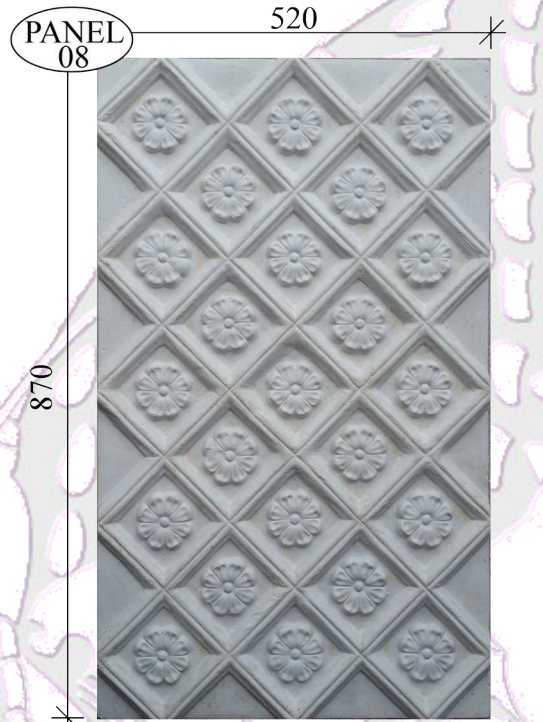

**Panels &
Plaques**

Tel: +27 (31) 705 7481
WhatsApp: +27 (31) 705 7481
Email: ornamental@mouldings.co.za

CODE	DESCRIPTION	PRICE
PANEL/01	Fine Geometric double DIT 600x1200mm	350.00
PANEL/02	Intricate 6x Geometric 550x810mm	200.00
PANEL/03	Large Rose Geometric 990x990mm	495.00
PANEL/04	Flower Geometric Design 770x770mm	270.00
PANEL/05	Gothic Trellis Panel 500x1300mm	350.00
PANEL/08	Flower in diamond trellis 520x870mm	210.00
PANEL/09	Intricate Heart Pattern 500x580mm	130.00
PANEL/13	Flower in Stars x 8 470x840mm	180.00