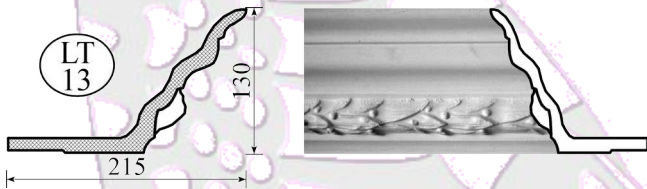

Ornamental Mouldings

Office:- 3 Cascade Place, Waterfall
KwaZulu-Natal, South Africa.
Web Site: www.mouldings.co.za

Light Troughs

Tel: +27 (31) 705 7481
WhatsApp: +27 (31) 705 7481
Email: ornamental@mouldings.co.za

Prices Include 15% VAT. Measurements in mm.
Subject to change without notice. Errors and omissions excepted.