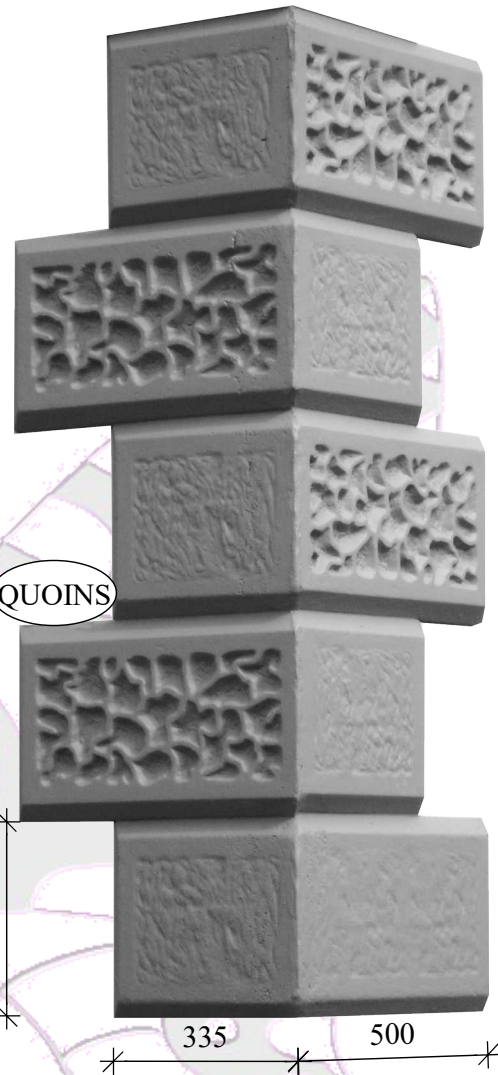

Ornamental Mouldings

Office:- 3 Cascade Place, Waterfall
KwaZulu-Natal, South Africa.
Web Site: www.mouldings.co.za

**Other
Mouldings**

Tel: +27 (31) 705 7481
WhatsApp: +27 (31) 705 7481
Email: ornamental@mouldings.co.za

CODE	DESCRIPTION	UNIT	PRICE
SC/01	Kidney Scroll 145mm	Each	40.00
SC/65	Big - Thick Scroll 540x220mm	Pair	150.00
SC/67	Small Scroll 320x40mm	Pair	100.00
NIC/KIT	standard flat wall niche 700x1250mm	Each	772.00
NIC/MDFTOP	supawood niche kit top	Each	188.00
NIC/KIT/MIRROR	Mirror for NIC/KIT	Each	364.00
CHER/3	Cherubs Banner - per pair 450x450mm	Each	1,000.00
QUOINS	Cement per pair 500x270 & 335x270mm	Pair	150.00

QUOINS

270

335

500

Quoins or quoining is done on the corners of the building outside. They come in pairs of a long and short side. The long ones can be ordered with the deep pattern or "smooth".