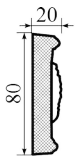

Ornamental Mouldings

Office:- 3 Cascade Place, Waterfall
KwaZulu-Natal, South Africa.
Web Site: www.mouldings.co.za

**Wall
Mouldings**

Tel: +27 (31) 705 7481
WhatsApp: +27 (31) 705 7481
Email: ornamental@mouldings.co.za