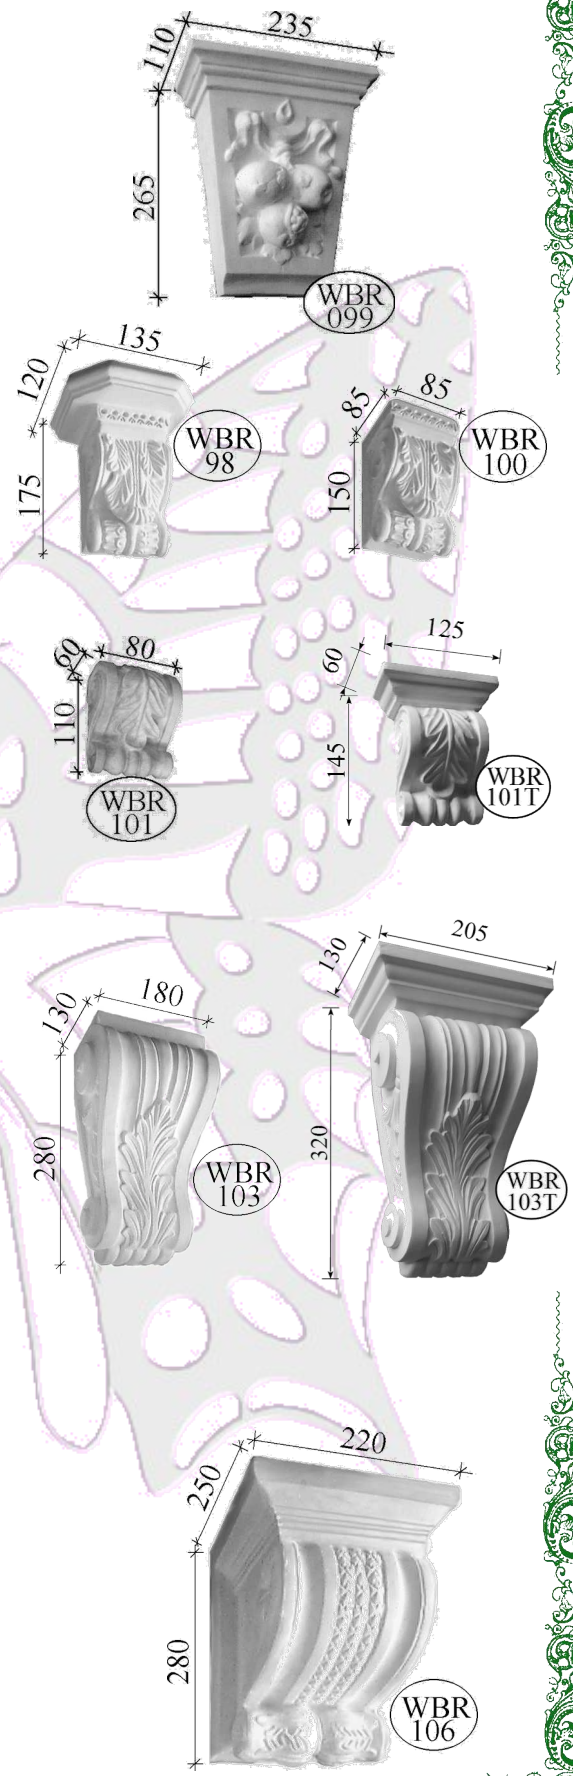

CODE	DESCRIPTION	PRICE
WBR/098	Leaf - bookend 150x175x120	150.00
WBR/099	Fruit and Leaf Key 235x265x110	280.00
WBR/100	Leaf corbel 85x150x85	140.00
WBR/101	Scroll & Leaf 80x110x60	90.00
WBR/101T	Scroll & Leaf & Top 125x145x60	100.00
WBR/102	scroll corbel 370x460x170	550.00
WBR/103	Two scrolls and leaf 180x280x130	320.00
WBR/103T	Two scrolls and leaf & Top 205x320x130	350.00
WBR/104	Heavy floral 320x600x180	650.00
WBR/105	carved bracket 240x270x130	250.00
WBR/106	Ornate boxy scroll 220x280x250	500.00
WBR/107	Florida fronds 300x500x190	500.00
WBR/108	Soffit support 140x540x200	500.00
WBR/109	Corinthian sconce 380x400x220	500.00
WBR/110	Soffit support 225x440x150	500.00
WBR/111	Soffit support 285x520x305	650.00
WBR/112	Laced sconce 275x310x140	250.00
WBR/113	Leaf corbel 110x250x135	300.00
WBR/114	Scalloped Sconce 150x260x160	260.00
WBR/115	Palm Bracket 300x220x150	300.00
WBR/116	Hollis detail 290x520x140	500.00
WBR/117	Leaf 45x70x30	40.00
WBR/118	Leaf scroll 70x110x50	50.00
WBR/118T	Leaf scrollPLSTop 100x150x60	60.00