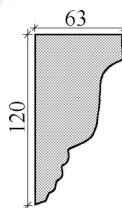

Ornamental Mouldings

Office:- 3 Cascade Place, Waterfall
KwaZulu-Natal, South Africa.
Web Site: www.mouldings.co.za

**Wall
Mouldings**

Tel: +27 (31) 705 7481
WhatsApp: +27 (31) 705 7481
Email: ornamental@mouldings.co.za

CODE	DESCRIPTION	UNIT	PRICE
WM/23	Egg & Dart 55mm	/m	95.00
WM/24	Architrave 100mm	2.5m	135.00
WM/25	W/15 Picture Frame - Small 52mm	2.5m	125.00
WM/26	Rope - Medium 75mm	2.5m	135.00
WM/27	Rope - Large 110mm	2.5m	155.00
WM/28	Greek Key 95mm	2.5m	150.00
WM/29	Crown - Medium 70mm	2.5m	120.00
WM/30	W/35 Varigated Scroll 55-70mm	2.5m	140.00
WM/31	Architrave 77mm	2.5m	130.00
WM/32	Leaf & Grape 95mm	2.5m	135.00
WM/33	Capping - Medium 120mm	2.5m	160.00
WM/34	Capping - Large 160mm	2.5m	180.00
WM/35	Flutes - Large 250mm	2.0m	220.00
WM/36	Dental Capping 119mm	2.4m	160.00
WM/37	Rib & Flute Capping 110mm	2.5m	155.00
WM/38	W/14 Offset Crown 175mm	2.5m	160.00
WM/39	Loop & Bauble 60mm	2.5m	160.00
WM/40	Leaf & Seed 45mm	2.5m	135.00
WM/41	Capping - Small 55mm	2.5m	140.00
WM/42	Adam Chain 67mm	2.5m	145.00
WM/43	W/12 Offset Crown 100mm	2.5m	155.00
WM/44	Crown Egg & Dart 60mm	2.5m	135.00
WM/45	Tuscan Rope 60mm	2.5m	135.00
WM/46	Flower Leaf & Fruit 90mm	2.5m	160.00
WM/47	Square Crown 55mm	2.2m	95.00
WM/48	Dental 45mm	2.0m	115.00
WM/49	Deep Button 100mm	2.4m	150.00
WM/50	Deep Button 53mm	2.5m	140.00
WM/52	Flower & Arch 102mm	2.5m	150.00

WM
27

WM
28

WM
29

WM
30

WM
31

WM
32

WM
23

WM
24

WM
25

WM
26

WM
33

WM
34

Prices Include 15% VAT. Measurements in mm.
Subject to change without notice. Errors and omissions excepted.