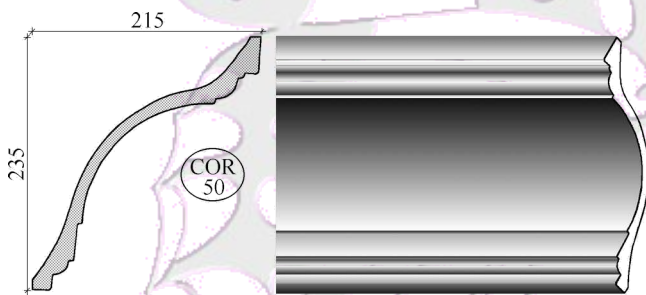

Ornamental Mouldings

Office:- 3 Cascade Place, Waterfall
KwaZulu-Natal, South Africa.
Web Site: www.mouldings.co.za

Cornice

Tel: +27 (31) 705 7481
WhatsApp: +27 (31) 705 7481
Email: ornamental@mouldings.co.za

Prices Include 15% VAT. Measurements in mm.
Subject to change without notice. Errors and omissions excepted.