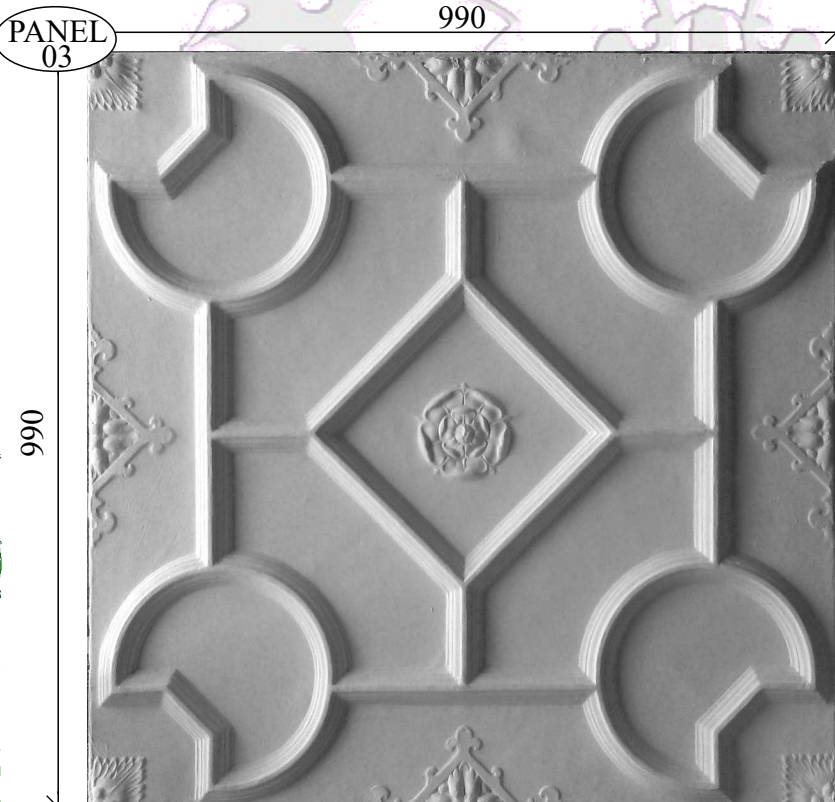

Ornamental Mouldings

Office:- 3 Cascade Place, Waterfall
KwaZulu-Natal, South Africa.
Web Site: www.mouldings.co.za

**Panels &
Plaques**

Tel: +27 (31) 705 7481
WhatsApp: +27 (31) 705 7481
Email: ornamental@mouldings.co.za

Prices Include 15% VAT. Measurements in mm.
Subject to change without notice. Errors and omissions excepted.