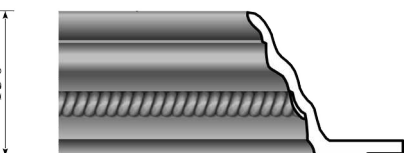

Ornamental Mouldings

Office:- 3 Cascade Place, Waterfall
KwaZulu-Natal, South Africa.
Web Site: www.mouldings.co.za

Light Troughs

Tel: +27 (31) 705 7481
WhatsApp: +27 (31) 705 7481
Email: ornamental@mouldings.co.za

CODE	DESCRIPTION	UNIT	PRICE
LT/01	Bubbles Light Trough	2.1m	231.00
LT/02	DL/01 - Mini Downlight Bulkhead	2.1m	216.00
LT/03	Curved Edge Bulkhead	2.1m	231.00
LT/04	COR/53 Downlight Bulkhead	2.1m	260.00
LT/05	COR/53 Light Trough	2.1m	231.00
LT/06	Rope Light Trough	2.1m	231.00
LT/07	Rope Light Trough - Small	2.1m	231.00
LT/08	Fluted Light Trough	2.1m	231.00
LT/10	Classic LED Strip Light Holder	2.5m	140.00
LT/11	Bubbles LED Strip Light Holder	2.5m	140.00
LT/12	Plain Lines & Cove Light Trough	2.1m	231.00
LT/13	Leaf & Bud Light Trough	2.1m	231.00
LT/14	Leaf & Bud Light Trough - Small	2.1m	231.00
LT/15	Porthole Light Trough	2.1m	231.00
LT/16	Porthole Downlight Bulkhead	2.1m	260.00
LT/17	COR/04 Downlight Bulkhead	2.1m	260.00
LT/18	COR/04 Uplight Trough	2.1m	231.00
LT/19	Shadow Line Box Downlight	2.1m	231.00
LT/20	Shadow line Flat Bulkhead	2.1m	231.00
LT/21	COR/103 Downlight Bulkhead	2.1m	260.00
LT/22	COR/103 Uplight Trough	2.1m	231.00
LT/CURV	Special Curved Light Trough	/m	350.00

Prices Include 15% VAT. Measurements in mm.
Subject to change without notice. Errors and omissions excepted.