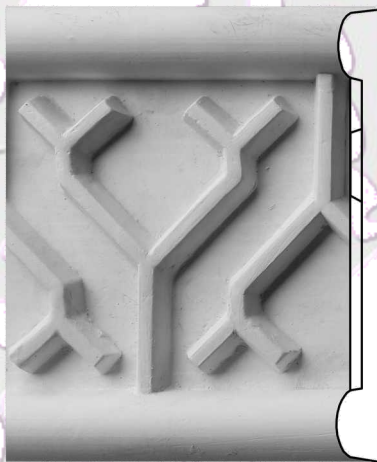

Ornamental Mouldings

Office:- 3 Cascade Place, Waterfall
KwaZulu-Natal, South Africa.
Web Site: www.mouldings.co.za

**Wall
Mouldings**

Tel: +27 (31) 705 7481
WhatsApp: +27 (31) 705 7481
Email: ornamental@mouldings.co.za

WM 63

WM 69

WM 64

WM 70

WM 65

WM 71

WM 66

WM 72

WM 67

WM 68

WM 73

Prices Include 15% VAT. Measurements in mm.
Subject to change without notice. Errors and omissions excepted.