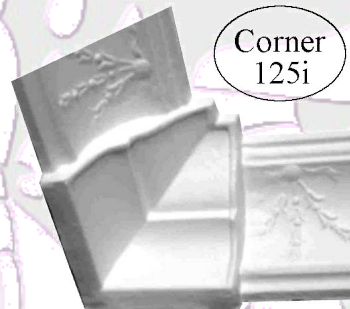

Larger cornice should be screwed into the walls with a plug and nail system.

When fitting to tiles or cupboards then a flexible tile adhesive should be used to create a flexible joint.

The same can be used where there are new, large trusses, where excessive movement is experienced or expected.

We also make all our products in Concrete.

Concrete prices are double standard gypsum prices. (Normal Price x 2).

Other Related Products

COR/CURVE	Curved Cornice	/m	120.00
COR/CURVE	Curved Cornice 1xPattern	/m	240.00
COR/CURVE	Curved Cornice 2xPattern	/m	360.00
MOULD	special mould	Each	950.00
CORNER/125/I	plain internal corner for 125mm cornices	Each	45.00
CORNER/125/E	plain external corner for 125mm cornices	Each	45.00
CORNER/CHERUB/I	cherub corner	Each	90.00
SW/MITRE	Large Supawood Mitre Box	Each	157.00
GLUE/01	Plaster Cornice Adhesive	1kg	25.00
GLUE/02	Plaster Cornice Adhesive	2kg	45.00
GLUE/05	Plaster Cornice Adhesive	5kg	100.00
GLUE/10	Plaster Cornice Adhesive	10kg	175.00
GLUE	Plaster Cornice Adhesive	25kg	406.00
RLITE/40	MetaCote 40kg	40kg	390.00
RLITE/20	MetaCote 20kg	20kg	300.00
GRIPPON/5	Metabond 5ltr	5 litre	480.00
HW/NAIPLUG/S	Nail Plug 5x36mm	20	12.00
HW/NAIPLUG/M	Nail Plug 6x55mm	20	15.00
HW/NAIPLUG/L	Nail Plug 8x75mm	10	12.00
HW/SCREW/DW	Drywall screw 3.5x41mm	100	15.00
HW/SMALLTOOL	Small Tool	Each	159.00

Corner
125i

CORNERS

These are corner features to be used in place of mitres in the corners of the room.