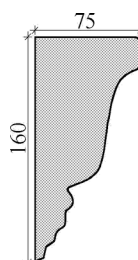

Ornamental Mouldings

Office:- 3 Cascade Place, Waterfall
KwaZulu-Natal, South Africa.
Web Site: www.mouldings.co.za

**Wall
Mouldings**

Tel: +27 (31) 705 7481
WhatsApp: +27 (31) 705 7481
Email: ornamental@mouldings.co.za

CODE	DESCRIPTION	UNIT	PRICE
WM/23	Egg & Dart 55mm	/m	95.00
WM/24	Architrave 100mm	2.5m	135.00
WM/25	W/15 Picture Frame - Small 52mm	2.5m	125.00
WM/26	Rope - Medium 75mm	2.5m	135.00
WM/27	Rope - Large 110mm	2.5m	155.00
WM/28	Greek Key 95mm	2.5m	150.00
WM/29	Crown - Medium 70mm	2.5m	120.00
WM/30	W/35 Varigated Scroll 55-70mm	2.5m	140.00
WM/31	Architrave 77mm	2.5m	130.00
WM/32	Leaf & Grape 95mm	2.5m	135.00
WM/33	Capping - Medium 120mm	2.5m	160.00
WM/34	Capping - Large 160mm	2.5m	180.00
WM/35	Flutes - Large 250mm	2.0m	220.00
WM/36	Dental Capping 119mm	2.4m	160.00
WM/37	Rib & Flute Capping 110mm	2.5m	155.00
WM/38	W/14 Offset Crown 175mm	2.5m	160.00
WM/39	Loop & Bauble 60mm	2.5m	160.00
WM/40	Leaf & Seed 45mm	2.5m	135.00
WM/41	Capping - Small 55mm	2.5m	140.00
WM/42	Adam Chain 67mm	2.5m	145.00
WM/43	W/12 Offset Crown 100mm	2.5m	155.00
WM/44	Crown Egg & Dart 60mm	2.5m	135.00
WM/45	Tuscan Rope 60mm	2.5m	135.00
WM/46	Flower Leaf & Fruit 90mm	2.5m	160.00
WM/47	Square Crown 55mm	2.2m	95.00
WM/48	Dental 45mm	2.0m	115.00
WM/49	Deep Button 100mm	2.4m	150.00
WM/50	Deep Button 53mm	2.5m	140.00
WM/52	Flower & Arch 102mm	2.5m	150.00

WM
27

WM
28

WM
29

WM
30

WM
31

WM
32

WM
23

WM
24

WM
25

WM
26

WM
33

WM
34

Prices Include 15% VAT. Measurements in mm.
Subject to change without notice. Errors and omissions excepted.