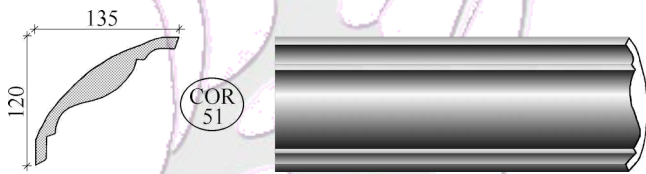

Ornamental Mouldings

Office:- 3 Cascade Place, Waterfall
KwaZulu-Natal, South Africa.
Web Site: www.mouldings.co.za

Cornice

Tel: +27 (31) 705 7481
WhatsApp: +27 (31) 705 7481
Email: ornamental@mouldings.co.za

Prices Include 15% VAT. Measurements in mm.
Subject to change without notice. Errors and omissions excepted.