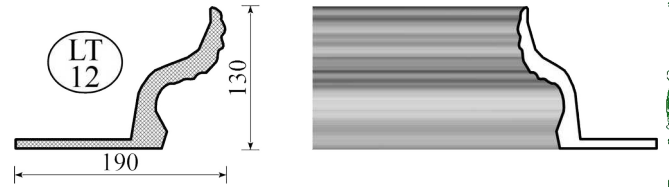

Ornamental Mouldings

Office:- 3 Cascade Place, Waterfall
KwaZulu-Natal, South Africa.
Web Site: www.mouldings.co.za

Light Troughs

Tel: +27 (31) 705 7481
WhatsApp: +27 (31) 705 7481
Email: ornamental@mouldings.co.za

Prices Include 15% VAT. Measurements in mm.
Subject to change without notice. Errors and omissions excepted.