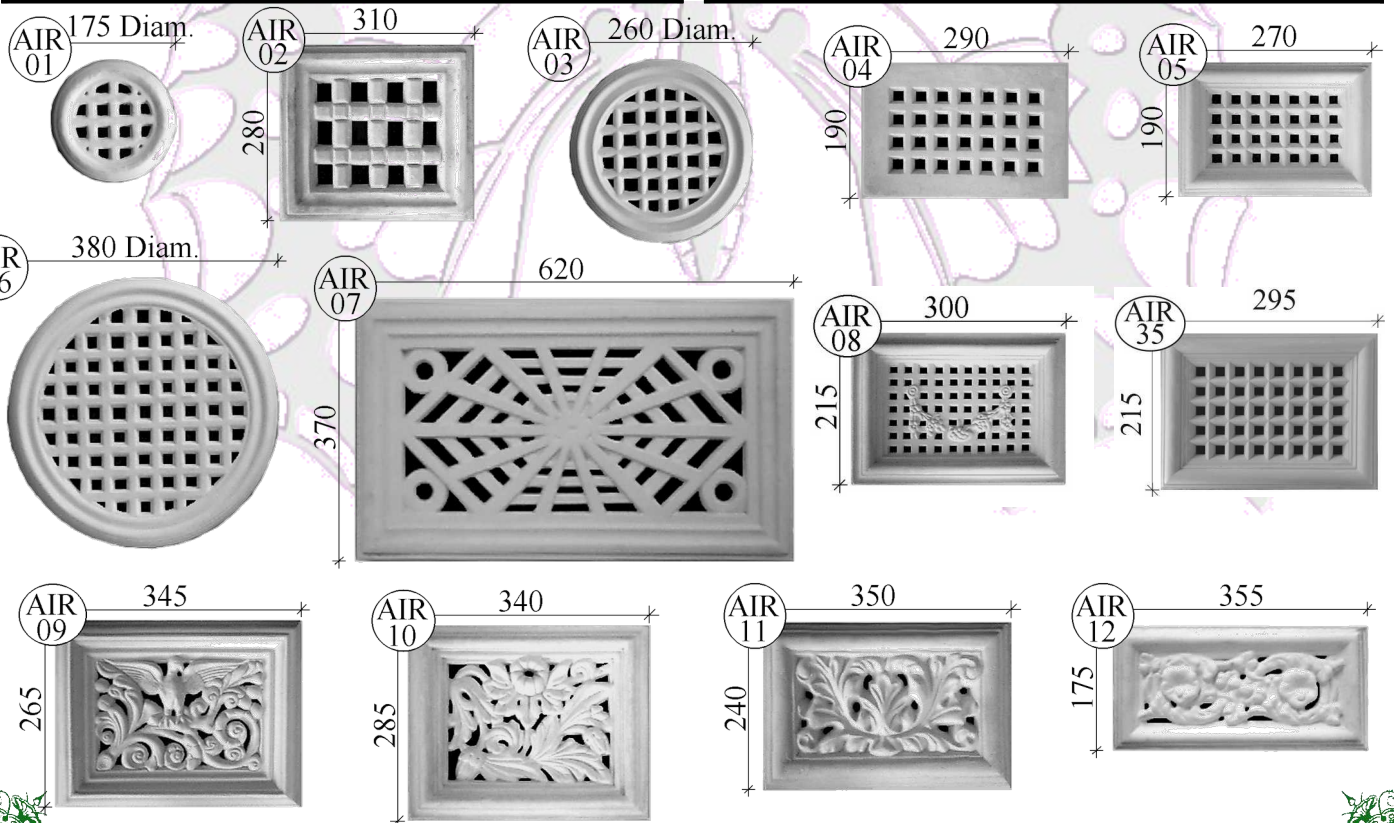

CODE	DESCRIPTION	PRICE
AIR/19	Clovers 320x250mm	60.00
AIR/20	Acorns 310x245mm	60.00
AIR/21	Lion Face 405x300mm	70.00
AIR/22	Two Dragons 380x280mm	70.00
AIR/24	Griffins 340x265mm	60.00
AIR/25	Tulips 310x235mm	60.00
AIR/26	Grape Vine 335x215mm	60.00
AIR/27	Deep Scrolls 352x215mm	60.00
AIR/28	Indented Border 340x275mm	60.00
AIR/29	Plain - Raised Border 310x230mm	60.00
AIR/30	Greek Key Border 340x270mm	60.00
AIR/31	Plain - Raised Border 285x220mm	60.00
AIR/32	Fler de Lil and scroll 330x180mm	60.00
AIR/33	Gothic Arch and Flower 310x200m	60.00
AIR/34	Woven 300x225mm	60.00
AIR/35	Standard Plain 295x215mm	60.00
AIR/SURR	Keyed Vent Surround 680diam	125.00
AIR/SURR/S	Keyed Vent Surround 400diam	75.00

Prices Include 15% VAT. Measurements in mm.
Subject to change without notice. Errors and omissions excepted.