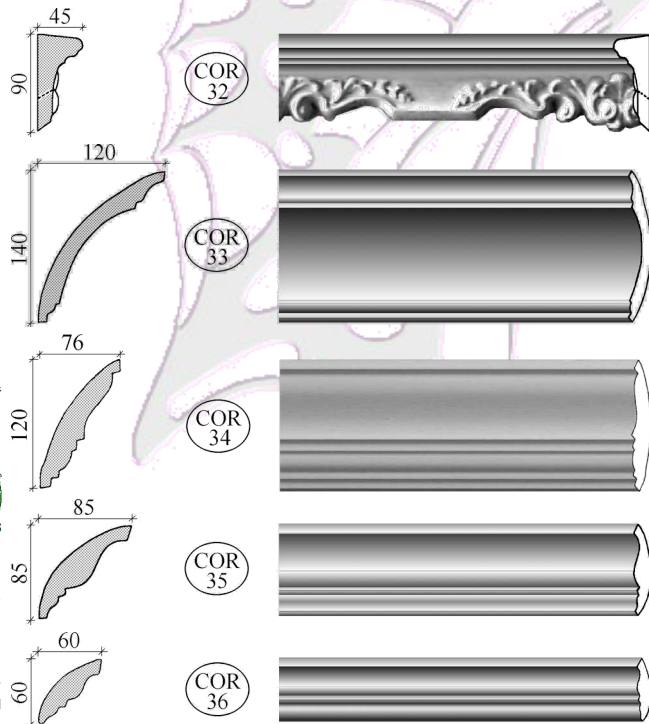

COR 26

COR 27

COR 28

COR 29

COR 30

COR 31

Prices Include 15% VAT. Measurements in mm.
Subject to change without notice. Errors and omissions excepted.

Ornamental Mouldings

Office:- 3 Cascade Place, Waterfall
KwaZulu-Natal, South Africa.
Web Site: www.mouldings.co.za

Cornice

Tel: +27 (31) 705 7481
WhatsApp: +27 (31) 705 7481
Email: ornamental@mouldings.co.za

CODE	DESCRIPTION	UNIT	PRICE
COR/32	Flower with Scroll Edge 100mm	2.5m	170.00
COR/33	Cove & Scocia 185mm	2.5m	180.00
COR/34	Berea 140mm	2.5m	180.00
COR/35	Berea 125mm	2.5m	170.00
COR/36	Berea 85mm	2.5m	140.00
COR/37	Egg & Dart 75mm	2.5m	140.00
COR/38	Dental 105mm	2.5m	165.00
COR/39	Daisy & Fern 230mm	2.25m	194.00
COR/40	Country Lane 130mm	2.5m	170.00
COR/41	Diamond 165mm	2.5m	180.00
COR/42	C/44 Lined Curve 150mm	2.5m	170.00
COR/43	Lined Curve 190mm	2.5m	180.00
COR/44	Lined Curve 120mm	2.5m	160.00
COR/45	Rib & Flute 195mm	2.5m	210.00
COR/46	Triangle 195mm	2.5m	180.00
COR/47	Fern 225mm	2.5m	190.00
COR/48	Leaf & Seed 205mm	2.5m	210.00
COR/49	Fern Bouquet 240mm	2.3m	210.00
COR/49s	Fern Bouquet 155mm	2.3m	180.00
COR/50	Cove & Lines 320mm	2.3m	215.00
COR/51	C/67 Scocia 180mm	2.5m	180.00
COR/52	C/42 Cove & Scocia 210mm	2.5m	188.00
COR/53	small - plain 125mm	2.5m	165.00
COR/54	Cavetto 225mm	2.5m	215.00
COR/55	Medallion Garland 135mm	2.5m	170.00
COR/56	triple bubble 155mm	2.5m	180.00
COR/57	Stripes in triangles 400mm	2.1m	215.00
COR/58	Rope 175mm	2.5m	180.00
COR/60	Cove Bubble 170mm	2.5m	180.00
COR/61	Leaf & Bud 150mm	2.5m	170.00
COR/62	Gypsum Scocia 135mm	2.5m	170.00