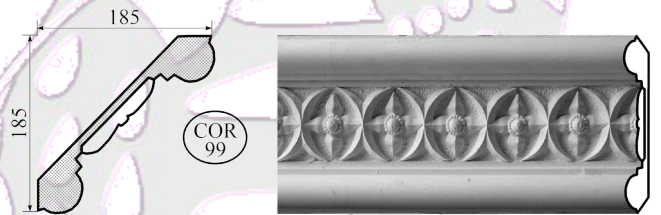

Tel: +27 (31) 705 7481
WhatsApp: +27 (31) 705 7481
Email: ornamental@mouldings.co.za

CODE	DESCRIPTION	UNIT	PRICE
COR/91	Scroll, Leaf & Flower Lattice 180mm	2.5m	180.00
COR/92	Gypsum Machine Rope 120mm	2.5m	170.00
COR/93	Plain McCall 185mm	2.5m	180.00
COR/94	Landeco 140mm	2.5m	170.00
COR/95	Gypsum Machine Adam 120mm	2.5m	170.00
COR/96	Dual Pattern 130mm	2.5m	170.00
COR/97	Gypsum Machine Egg & Dart 120mm	2.5m	170.00
COR/98	Rose 170mm	2.5m	180.00
COR/99	Gothic Flower 270mm	2.5m	200.00
COR/100	Wave detail 140mm	2.5m	180.00
COR/101	Monroe 190mm	2.5m	180.00
COR/102	Arch & Button 140mm	2.5m	170.00
COR/103	Corbel & Button 140mm	2.5m	170.00
COR/104	Andrew Plain 140mm	2.5m	170.00
COR/105	Andrew Plain 105mm	2.5m	150.00
COR/106	Corbel and Beads 115mm	2.5m	170.00
COR/107	Two step 70mm	2.5m	165.00
COR/108	Three Step 105mm	2.5m	170.00
COR/109	Four step 140mm	2.5m	175.00
COR/110	Cherice Plain 250mm	2.5m	215.00
COR/111	Cherice Plain 150mm	2.5m	180.00
COR/112	Rose Cove 130mm	2.5m	180.00
COR/113	Berea type 195mm	2.5m	180.00
COR/114	Egg Dart & Corbel 135mm	2.5m	170.00
COR/115	Flower leaf scroll 150mm	2.5m	180.00
COR/116	Egg and Dart 205mm	2.5m	180.00
COR/117	Column and Arch 300mm	2.1m	215.00
COR/118	Leafy Egg & Dart 110mm	2.5m	170.00
COR/119	Leafy scrolls 110mm	2.5m	170.00
COR/120	Cavetto 190mm	2.5m	180.00
COR/121	Egg and Dart 190mm	2.0m	155.00
COR/122	Plain Port Elizabeth 205mm	2.4m	180.00

Prices Include 15% VAT. Measurements in mm.
Subject to change without notice. Errors and omissions excepted.