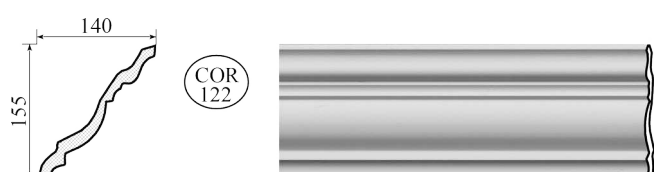

COR 122

Prices Include 15% VAT. Measurements in mm.
Subject to change without notice. Errors and omissions excepted.