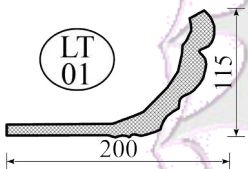

Ornamental Mouldings

Office:- 3 Cascade Place, Waterfall
KwaZulu-Natal, South Africa.
Web Site: www.mouldings.co.za

Light Troughs

Tel: +27 (31) 705 7481
WhatsApp: +27 (31) 705 7481
Email: ornamental@mouldings.co.za

CODE	DESCRIPTION	UNIT	PRICE
LT/01	Bubbles Light Trough	2.1m	231.00
LT/02	DL/01 - Mini Downlight Bulkhead	2.1m	216.00
LT/03	Curved Edge Bulkhead	2.1m	231.00
LT/04	COR/53 Downlight Bulkhead	2.1m	260.00
LT/05	COR/53 Light Trough	2.1m	231.00
LT/06	Rope Light Trough	2.1m	231.00
LT/07	Rope Light Trough - Small	2.1m	231.00
LT/08	Fluted Light Trough	2.1m	231.00
LT/10	Classic LED Strip Light Holder	2.5m	140.00
LT/11	Bubbles LED Strip Light Holder	2.5m	140.00
LT/12	Plain Lines & Cove Light Trough	2.1m	231.00
LT/13	Leaf & Bud Light Trough	2.1m	231.00
LT/14	Leaf & Bud Light Trough - Small	2.1m	231.00
LT/15	Porthole Light Trough	2.1m	231.00
LT/16	Porthole Downlight Bulkhead	2.1m	260.00
LT/17	COR/04 Downlight Bulkhead	2.1m	260.00
LT/18	COR/04 Uplight Trough	2.1m	231.00
LT/19	Shadow Line Box Downlight	2.1m	231.00
LT/20	Shadow line Flat Bulkhead	2.1m	231.00
LT/21	COR/103 Downlight Bulkhead	2.1m	260.00
LT/22	COR/103 Uplight Trough	2.1m	231.00
LT/CURV	Special Curved Light Trough	/m	350.00

Prices Include 15% VAT. Measurements in mm.
Subject to change without notice. Errors and omissions excepted.