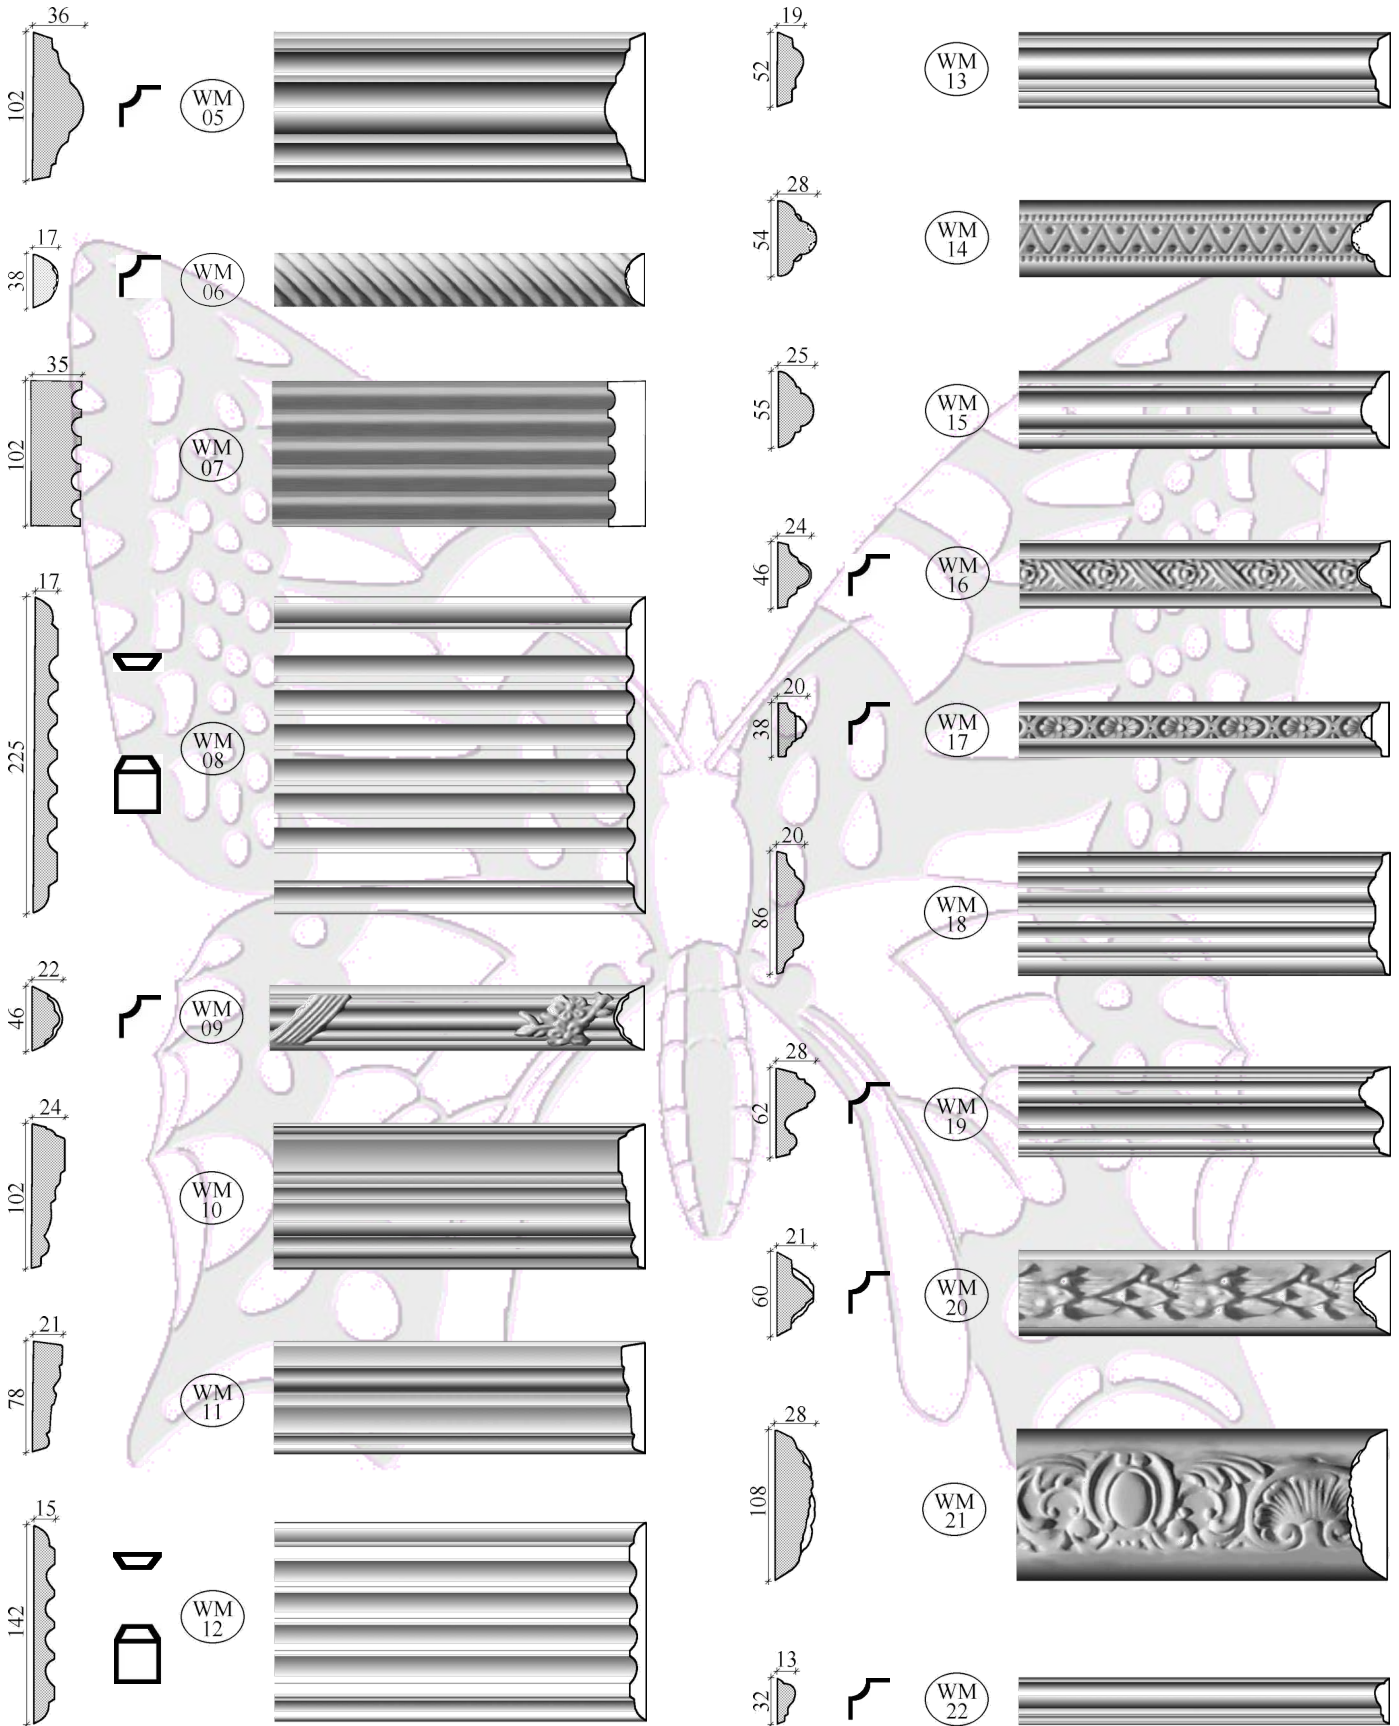

Ornamental Mouldings

Office:- 3 Cascade Place, Waterfall
KwaZulu-Natal, South Africa.
Web Site: www.mouldings.co.za

**Wall
Mouldings**

Tel: +27 (31) 705 7481
WhatsApp: +27 (31) 705 7481
Email: ornamental@mouldings.co.za

Prices Include 15% VAT. Measurements in mm.
Subject to change without notice. Errors and omissions excepted.