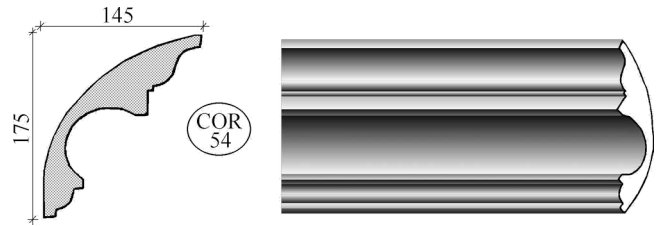

Ornamental Mouldings

Office:- 3 Cascade Place, Waterfall
KwaZulu-Natal, South Africa.
Web Site: www.mouldings.co.za

Cornice

Tel: +27 (31) 705 7481
WhatsApp: +27 (31) 705 7481
Email: ornamental@mouldings.co.za

Prices Include 15% VAT. Measurements in mm.
Subject to change without notice. Errors and omissions excepted.