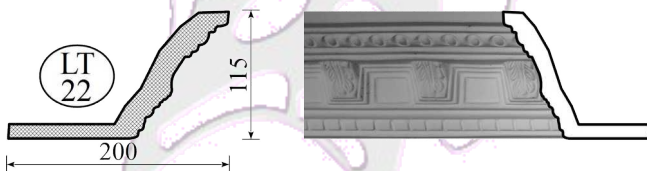

Ornamental Mouldings

Office:- 3 Cascade Place, Waterfall
KwaZulu-Natal, South Africa.
Web Site: www.mouldings.co.za

Light Troughs

Tel: +27 (31) 705 7481
WhatsApp: +27 (31) 705 7481
Email: ornamental@mouldings.co.za

Prices Include 15% VAT. Measurements in mm.
Subject to change without notice. Errors and omissions excepted.