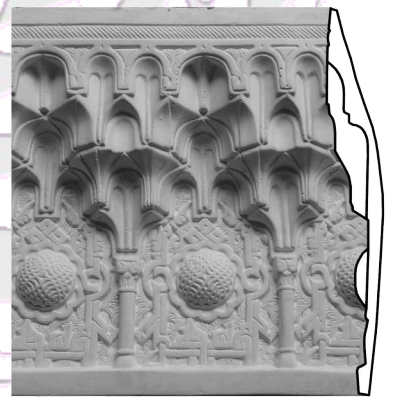

Ornamental Mouldings

Office:- 3 Cascade Place, Waterfall
KwaZulu-Natal, South Africa.
Web Site: www.mouldings.co.za

Cornice

Tel: +27 (31) 705 7481
WhatsApp: +27 (31) 705 7481
Email: ornamental@mouldings.co.za

Prices Include 15% VAT. Measurements in mm.
Subject to change without notice. Errors and omissions excepted.