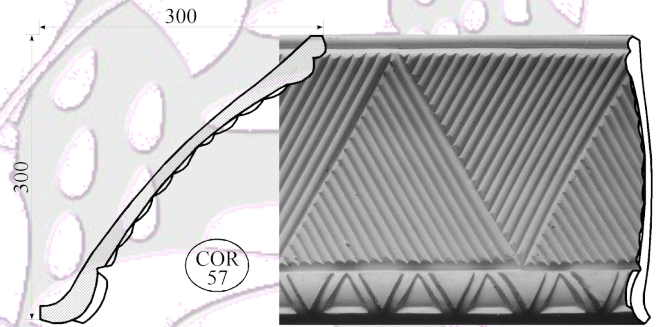

Ornamental Mouldings

Office:- 3 Cascade Place, Waterfall
KwaZulu-Natal, South Africa.
Web Site: www.mouldings.co.za

Cornice

Tel: +27 (31) 705 7481
WhatsApp: +27 (31) 705 7481
Email: ornamental@mouldings.co.za

Prices Include 15% VAT. Measurements in mm.
Subject to change without notice. Errors and omissions excepted.