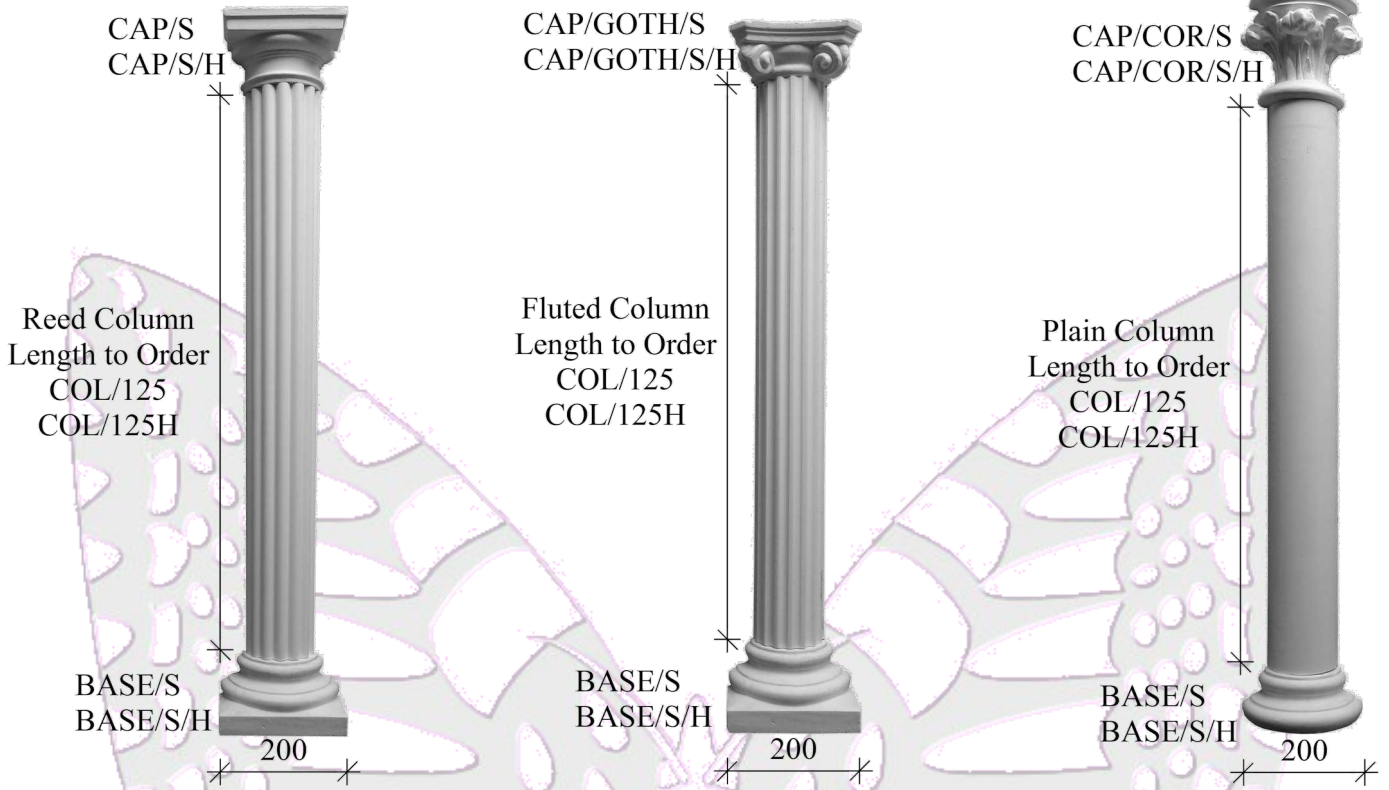

Ornamental Mouldings

Office:- 3 Cascade Place, Waterfall
KwaZulu-Natal, South Africa.
Web Site: www.mouldings.co.za

Columns

Tel: +27 (31) 705 7481
WhatsApp: +27 (31) 705 7481
Email: ornamental@mouldings.co.za

Ornamental Mouldings makes this beautifully finished range of non-structural columns and pilasters (half columns).