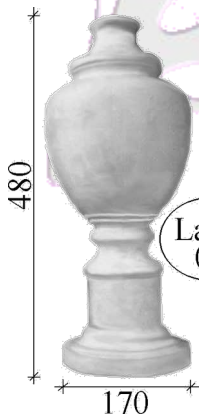

Ornamental Mouldings

Office:- 3 Cascade Place, Waterfall
KwaZulu-Natal, South Africa.
Web Site: www.mouldings.co.za

**Lamps
Ropelights**

Tel: +27 (31) 705 7481
WhatsApp: +27 (31) 705 7481
Email: ornamental@mouldings.co.za

CODE	DESCRIPTION	UNIT	PRICE
LAMP/1	Rounded Shape 380x220mm	Each	320.00
LAMP/2	Smooth Shape 390x250mm	Each	320.00
LAMP/3	Carved Tall Lamp 660x200mm	Each	500.00
LAMP/4	Greek Pot Shape 480x170mm	Each	320.00
LAMP/5	Two Piece Lamp 530x230mm	Each	495.00
CAN/STI	candle stick/small lamp 380x145mm	Each	180.00
FITTING	elect fitting for lamp & 2m cable	Each	100.00

Lamp 04

Prices Include 15% VAT. Measurements in mm.
Subject to change without notice. Errors and omissions excepted.