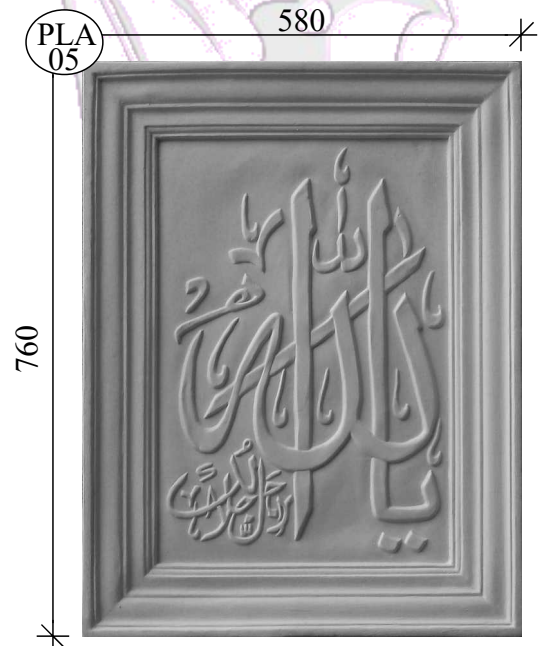

Prices Include 15% VAT. Measurements in mm.
Subject to change without notice. Errors and omissions excepted.