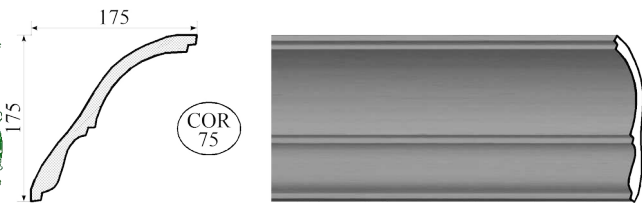

Ornamental Mouldings

Office:- 3 Cascade Place, Waterfall
KwaZulu-Natal, South Africa.
Web Site: www.mouldings.co.za

Cornice

Tel: +27 (31) 705 7481
WhatsApp: +27 (31) 705 7481
Email: ornamental@mouldings.co.za

Prices Include 15% VAT. Measurements in mm.
Subject to change without notice. Errors and omissions excepted.