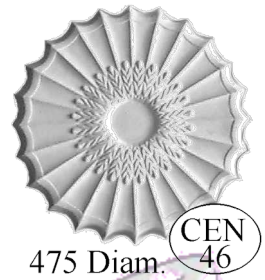

960 Diam.

890 Diam.

610 Diam.

620 Diam.

510 Diam.

760 Diam.

Prices Include 15% VAT. Measurements in mm.
Subject to change without notice. Errors and omissions excepted.

Ornamental Mouldings

Office:- 3 Cascade Place, Waterfall
KwaZulu-Natal, South Africa.
Web Site: www.mouldings.co.za

Ceiling Roses

Tel: +27 (31) 705 7481
WhatsApp: +27 (31) 705 7481
Email: ornamental@mouldings.co.za

600 Diam. CEN 44

765 Diam. CEN 45

475 Diam. CEN 46

520 Diam. CEN 48

380 Diam. CEN 51

380 Diam. CEN 52

1240 x 930 CEN 47

410 Diam. CEN 53

460 Diam. CEN 54