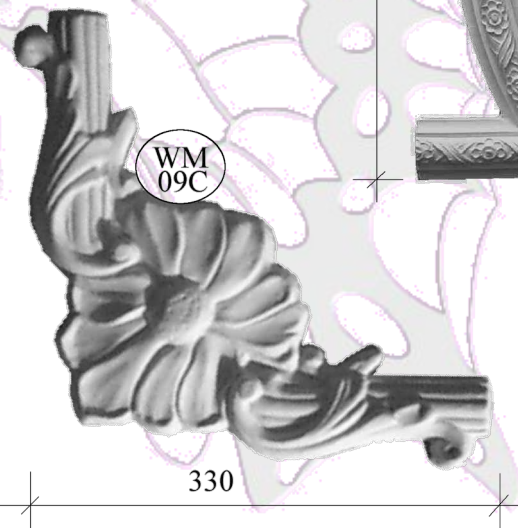

Wall Mouldings

Tel: +27 (31) 705 7481
WhatsApp: +27 (31) 705 7481
Email: ornamental@mouldings.co.za

CODE	DESCRIPTION	UNIT	PRICE
WM/02C	Curve 140rad	Each	25.00
WM/04/BASE	Base 170 high	Each	70.00
WM/05C	Corner 300rad	Each	35.00
WM/06C	Corner 200rad	Each	35.00
WM/07/BASE	Base 170 high	Each	70.00
WM/07/CAP	Cap	Each	35.00
WM/08/BASE	Base 195 high	Each	70.00
WM/08/CAP	Cap	Each	35.00
WM/09C	Flower Corner 350x350	Each	70.00
WM/12/BASE	Base 195high	Each	70.00
WM/12/CAP	Cap	Each	35.00
WM/16C	Corner 130rad	Each	35.00
WM/16CIR	Circle - Big 650diam	Each	140.00
WM/16CIR/S	Circle - Small 360diam	Each	75.00
WM/16END	End 370mm	Each	45.00
WM/17/ARC	Arch 110rad	Each	35.00
WM/17C	Corner 60rad	Each	25.00
WM/18/DH	Door Header 1200mm	Each	140.00
WM/19C	Curve 300rad	Each	30.00
WM/20/CIR/B	Circle - Big 1010diam	Each	185.00
WM/20/CIR/S	Circle - Small 710diam	Each	140.00
WM/20/CIR/T	Circle - Tiny 300diam	Each	70.00
WM/20C	Corner 200rad	Each	55.00
WM/22C	Corner 200 rad	Each	30.00
WM/22C/SMALL	Corner 150rad	Each	30.00
WM/22CIR	Circle 205diam	Each	30.00
WM/25C	Corner 200rad	Each	35.00
WM/35/END	End Return	Each	50.00
WM/38/BASE	Base 190 high	Each	90.00
WM/39/CIR	Circle 60rad	Each	45.00
WM/39C	Corner 160rad	Each	45.00
WM/40C	Flower Corner 210x210	Each	60.00
WM/40C/PLAIN	Corner 100rad	Each	30.00
WM/BASE/L	Base Large 195high	Each	95.00
WM/BASE/M	Base Medium 195high	Each	55.00
WM/BASE/S	Base Small 195high	Each	45.00
WM/BLK/S	Plain Interest Block 80sq	Each	15.00
WM/BLK/SC	Interest Block with Circles 80sq	Each	15.00
WM/BLK/SF	Flower Interest block 80sq	Each	15.00
WM/BLK/SF2	Interest block PLS ORN/28 80sq	Each	15.00
WM/BLK/SFC	Carved Flower Interest block 80sq	Each	15.00
WM/BLK/M	Plain Interest Block 100sq	Each	20.00
WM/BLK/MC	Interest Block with Circles 100sq	Each	20.00
WM/BLOCK/REC	Rectangle with Flower 110x85	Each	25.00
KEY/S	keystone - small	Each	60.00
KEY/M	keystone - medium	Each	75.00
KEY/L	Keystone - large	Each	85.00