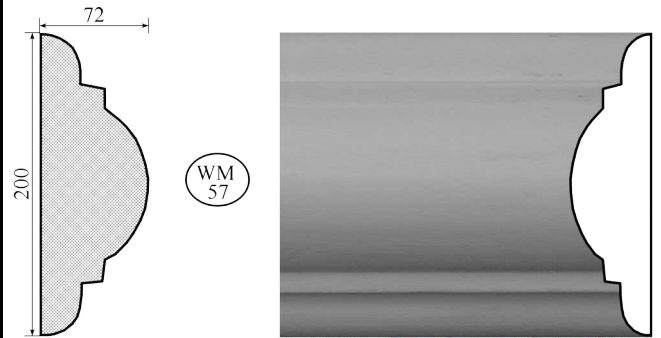

CODE	DESCRIPTION	UNIT	PRICE
WM/53	W/76 Triangle Ethnic 80mm	2.5m	150.00
WM/54	Triple Bubble 80mm	2.5m	140.00
WM/55	Double Bubble 150mm	2.5m	170.00
WM/56	Single Bubble 50mm	2.5m	140.00
WM/57	Crown - Extra Large 200mm	2.0m	190.00
WM/58	Stepped Wall Mould 170mm	2.0m	160.00
WM/59	Crown - Large 150mm	2.5m	185.00
WM/60	Crown 120mm	2.0m	175.00
WM/61	Architrave 130mm	2.5m	160.00
WM/62	Leaf Architrave 115mm	2.0m	135.00
WM/63	Flat Leaf 80mm	2.5m	140.00
WM/64	Eastern Arch 80mm	2.5m	140.00
WM/65	Capping 40mm	2.4m	115.00
WM/66	Eastern Y pattern 300mm	2.0m	330.00
WM/67	Stepped shadow line 115x45mm	2.5m	140.00
WM/68	Flat Geometric Triangles 70mm	2.5m	140.00
WM/69	Flat Stylized Flower & Leaf 85mm	2.5m	140.00
WM/70	Flat Flower & Scroll 85mm	2.5m	140.00
WM/71	Detailed leaf and scoll design 125mm	2.3m	185.00
WM/72	Bali style framing 70-150mm	1.44m	125.00
WM/73	Port Elizabeth Crown 125mm	2.4m	170.00