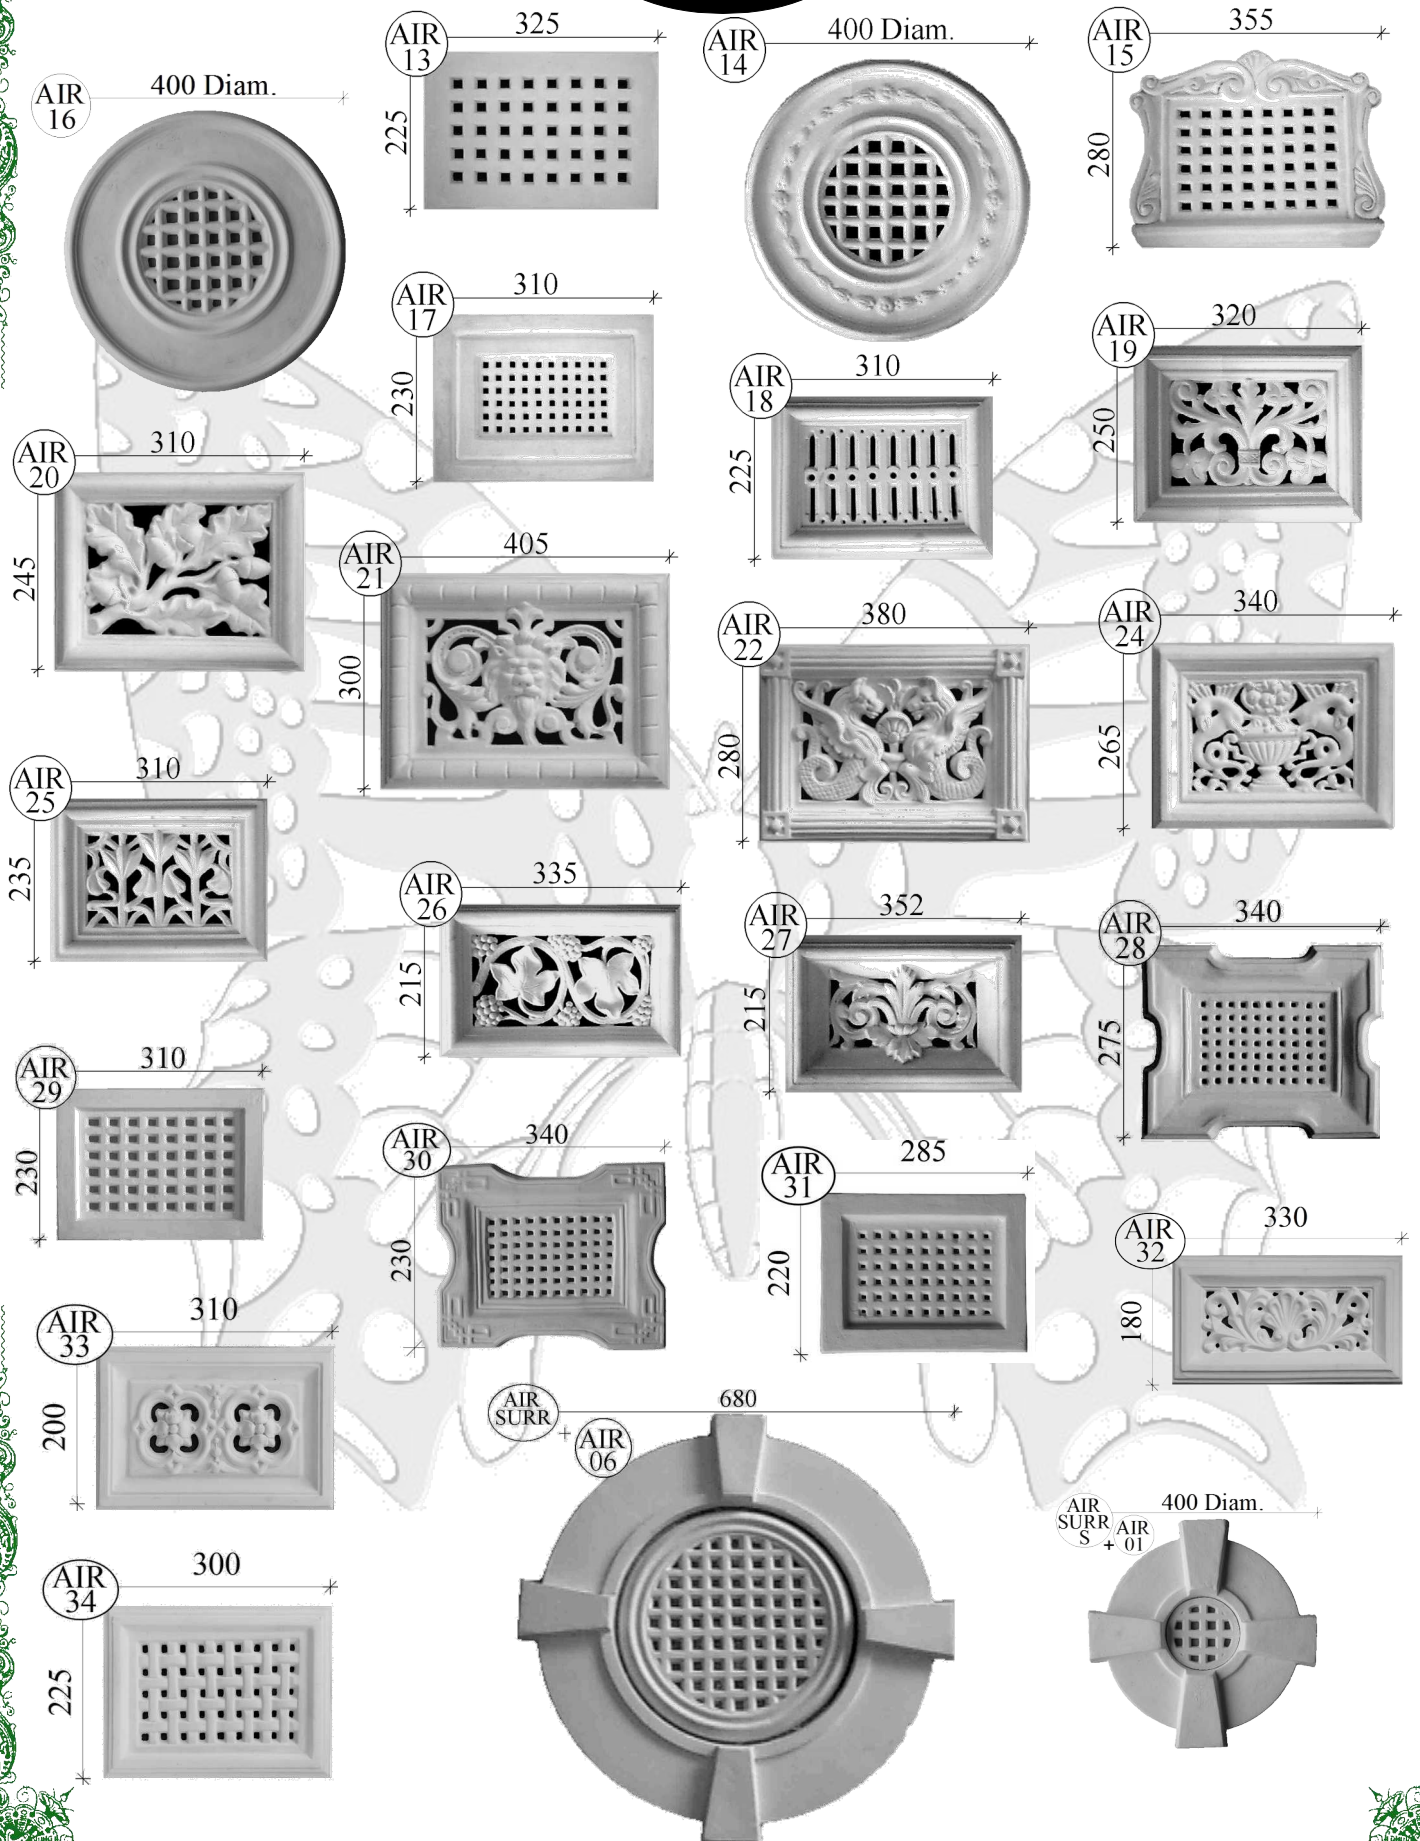

Ornamental Mouldings

Office:- 3 Cascade Place, Waterfall
KwaZulu-Natal, South Africa.
Web Site: www.mouldings.co.za

Air Vent Covers

Tel: +27 (31) 705 7481
WhatsApp: +27 (31) 705 7481
Email: ornamental@mouldings.co.za

Prices Include 15% VAT. Measurements in mm.
Subject to change without notice. Errors and omissions excepted.