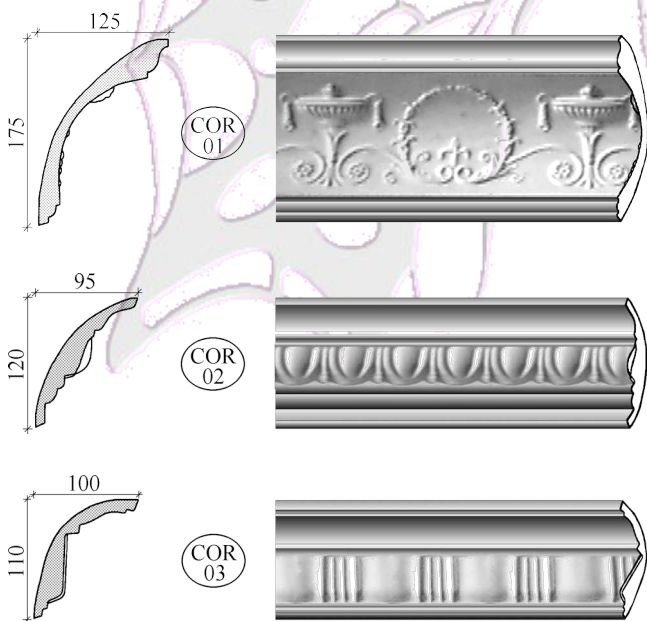

The Cherub corner will work on internal corners with cornice sizes up to 125 x 125mm.

SW
MITRE

HW
SMALL
TOOL

Prices Include 15% VAT. Measurements in mm.
Subject to change without notice. Errors and omissions excepted.

CODE	DESCRIPTION	UNIT	PRICE
COR/01	Scroll & Pot 215mm	2.5m	185.00
COR/02	Egg & Dart 155mm	2.5m	170.00
COR/03	Linenfold 150mm	2.5m	170.00
COR/04	Dental 125mm	2.5m	170.00
COR/05	Flute & Shield 170mm	2.5m	180.00
COR/06	Flute & Shield 135mm	2.5m	180.00
COR/07	Fan & Plant 120mm	2.5m	170.00
COR/08	Neptune 145mm	2.5m	180.00
COR/09	Cavetto 160mm	2.5m	180.00
COR/10	Rounded Plain 120mm	2.5m	170.00
COR/11	Rib & Flute 130mm	2.5m	170.00
COR/12	Plain Lines - Angled 125mm	2.5m	170.00
COR/13	Adam Bow & Bell 135mm	2.5m	170.00
COR/14	Adam Bow & Bud 155mm	2.5m	180.00
COR/15	Plain with Wave 160mm	2.5m	180.00
COR/16	Fluted 140mm	2.5m	170.00
COR/17	Leaf & Grape 200mm	2.5m	185.00
COR/18	Dental 155mm	2.5m	175.00
COR/19	Egg, Dart & Dental 185mm	2.5m	188.00
COR/20	Dental 65mm	2.5m	138.00
COR/21	Square Vertical Flute 180mm	2.5m	180.00
COR/22	Double Cove 195mm	2.5m	180.00
COR/23	Egg & Dart 90mm	2.3m	170.00
COR/24	Plain Cove 105mm	2.5m	165.00
COR/25	Plain Cove 125mm	2.5m	170.00
COR/26	Plain Cove 70mm	2.5m	138.00
COR/27	Plain Cove & Crown 240mm	2.5m	215.00
COR/28	Plain Scocia 45mm	2.5m	138.00
COR/29	Plain Scocia 55mm	2.5m	138.00
COR/30	Plain Scocia 150mm	2.5m	170.00
COR/31	Plain Scocia 115mm	2.5m	163.00