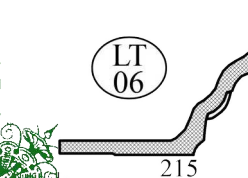

Light Troughs

Tel: +27 (31) 705 7481
WhatsApp: +27 (31) 705 7481
Email: ornamental@mouldings.co.za

CODE	DESCRIPTION	UNIT	PRICE
LT/01	Bubbles Light Trough	2.1m	231.00
LT/02	DL/01 - Mini Downlight Bulkhead	2.1m	216.00
LT/03	Curved Edge Bulkhead	2.1m	231.00
LT/04	COR/53 Downlight Bulkhead	2.1m	260.00
LT/05	COR/53 Light Trough	2.1m	231.00
LT/06	Rope Light Trough	2.1m	231.00
LT/07	Rope Light Trough - Small	2.1m	231.00
LT/08	Fluted Light Trough	2.1m	231.00
LT/10	Classic LED Strip Light Holder	2.5m	140.00
LT/11	Bubbles LED Strip Light Holder	2.5m	140.00
LT/12	Plain Lines & Cove Light Trough	2.1m	231.00
LT/13	Leaf & Bud Light Trough	2.1m	231.00
LT/14	Leaf & Bud Light Trough - Small	2.1m	231.00
LT/15	Porthole Light Trough	2.1m	231.00
LT/16	Porthole Downlight Bulkhead	2.1m	260.00
LT/17	COR/04 Downlight Bulkhead	2.1m	260.00
LT/18	COR/04 Uplight Trough	2.1m	231.00
LT/19	Shadow Line Box Downlight	2.1m	231.00
LT/20	Shadow line Flat Bulkhead	2.1m	231.00
LT/21	COR/103 Downlight Bulkhead	2.1m	260.00
LT/22	COR/103 Uplight Trough	2.1m	231.00
LT/CURV	Special Curved Light Trough	/m	350.00