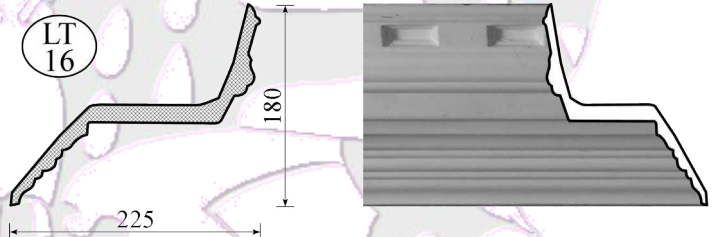

Ornamental Mouldings

Office:- 3 Cascade Place, Waterfall
KwaZulu-Natal, South Africa.
Web Site: www.mouldings.co.za

Light Troughs

Tel: +27 (31) 705 7481
WhatsApp: +27 (31) 705 7481
Email: ornamental@mouldings.co.za

Prices Include 15% VAT. Measurements in mm.
Subject to change without notice. Errors and omissions excepted.