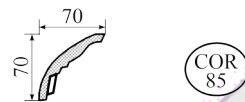

Ornamental Mouldings

Office:- 3 Cascade Place, Waterfall
KwaZulu-Natal, South Africa.
Web Site: www.mouldings.co.za

Cornice

Tel: +27 (31) 705 7481
WhatsApp: +27 (31) 705 7481
Email: ornamental@mouldings.co.za

Prices Include 15% VAT. Measurements in mm.
Subject to change without notice. Errors and omissions excepted.