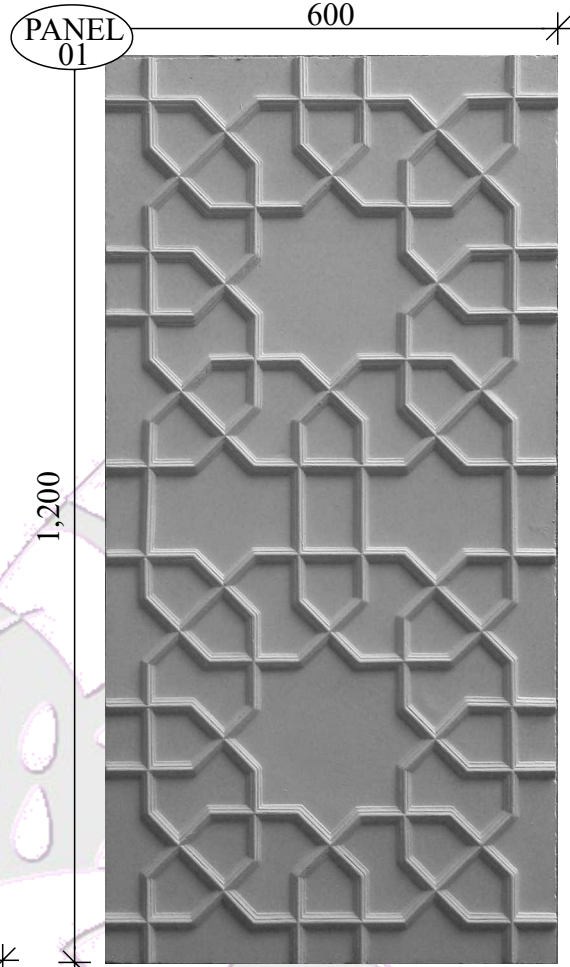

Ornamental Mouldings

Office:- 3 Cascade Place, Waterfall
KwaZulu-Natal, South Africa.
Web Site: www.mouldings.co.za

**Panels &
Plaques**

Tel: +27 (31) 705 7481
WhatsApp: +27 (31) 705 7481
Email: ornamental@mouldings.co.za

Prices Include 15% VAT. Measurements in mm.
Subject to change without notice. Errors and omissions excepted.