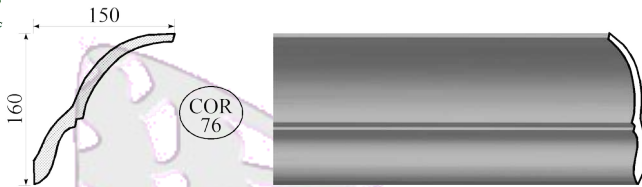

Ornamental Mouldings

Office:- 3 Cascade Place, Waterfall
KwaZulu-Natal, South Africa.
Web Site: www.mouldings.co.za

Cornice

Tel: +27 (31) 705 7481
WhatsApp: +27 (31) 705 7481
Email: ornamental@mouldings.co.za

Prices Include 15% VAT. Measurements in mm.
Subject to change without notice. Errors and omissions excepted.