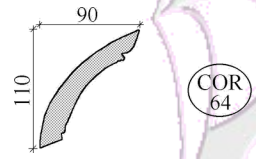

Ornamental Mouldings

Office:- 3 Cascade Place, Waterfall
KwaZulu-Natal, South Africa.
Web Site: www.mouldings.co.za

Cornice

Tel: +27 (31) 705 7481
WhatsApp: +27 (31) 705 7481
Email: ornamental@mouldings.co.za

CODE	DESCRIPTION	UNIT	PRICE
COR/63	Greek Key 150mm	2.5m	180.00
COR/64	Leaf & Scroll Edge 140mm	2.5m	180.00
COR/65	Plain Cove & Step 100mm	2.5m	150.00
COR/66	Multipattern with Brackets 255mm	2.0m	300.00
COR/67	Cove with Steps 225mm	2.5m	200.00
COR/68	Cheringo 310mm	2.1m	231.00
COR/69	Dental 185mm	2.5m	180.00
COR/70	Landeco 225mm	2.5m	200.00
COR/71	Landeco 175mm	2.5m	180.00
COR/72	Bubble Scotia 105mm	2.5m	150.00
COR/73	Scroll & Chain 170mm	2.5m	180.00
COR/74	Fan & Plant 180mm	2.5m	188.00
COR/75	Zimbali Forest 245mm	2.5m	215.00
COR/76	Zimbali Forest 225mm	2.5m	200.00
COR/77	Breaking Wave 425mm	2.0m	300.00
COR/78	Rope 150mm	2.5m	170.00
COR/79	Pavilion S and dot 280mm	2.2m	190.00
COR/80	Durban Club 250mm	2.0m	215.00
COR/81	Bud with Leaves 135mm	2.5m	170.00
COR/82	Egg & Dart with Wreath 170mm	2.5m	180.00
COR/83	San Painting 150mm	2.5m	180.00
COR/84	Gypsum Dental 140mm	2.5m	170.00
COR/85	Gypsum Dental 95mm	2.5m	150.00
COR/86	Eastern 430mm	2.5m	375.00
COR/87	Gypsum Machine Dental 120mm	2.5m	170.00
COR/88	Scroll & Rose 125mm	2.5m	170.00
COR/89	Arch & Button 225mm	2.4m	200.00
COR/90	Bundled Reeds 150mm	2.5m	170.00

Prices Include 15% VAT. Measurements in mm.
Subject to change without notice. Errors and omissions excepted.