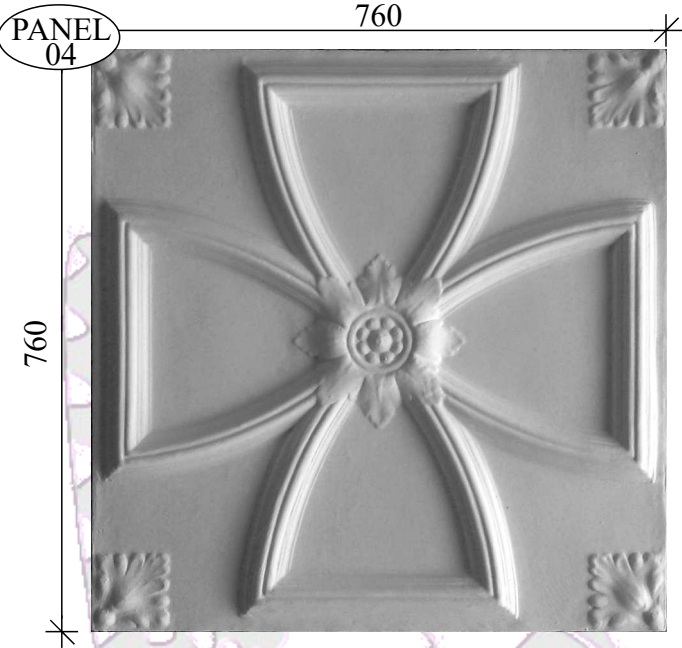

Ornamental Mouldings

Office:- 3 Cascade Place, Waterfall
KwaZulu-Natal, South Africa.
Web Site: www.mouldings.co.za

**Panels &
Plaques**

Tel: +27 (31) 705 7481
WhatsApp: +27 (31) 705 7481
Email: ornamental@mouldings.co.za

Prices Include 15% VAT. Measurements in mm.
Subject to change without notice. Errors and omissions excepted.