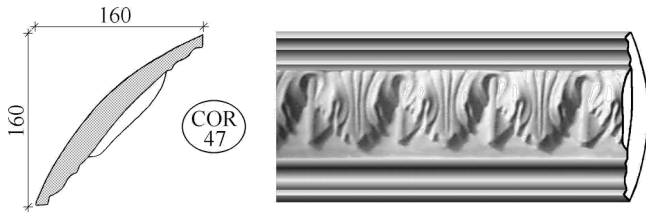

Ornamental Mouldings

Office:- 3 Cascade Place, Waterfall
KwaZulu-Natal, South Africa.
Web Site: www.mouldings.co.za

Cornice

Tel: +27 (31) 705 7481
WhatsApp: +27 (31) 705 7481
Email: ornamental@mouldings.co.za

Prices Include 15% VAT. Measurements in mm.
Subject to change without notice. Errors and omissions excepted.