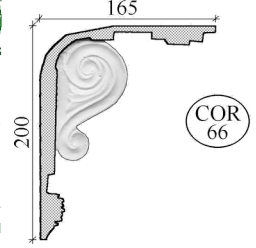

Office:- 3 Cascade Place, Waterfall
KwaZulu-Natal, South Africa.
Web Site: www.mouldings.co.za

Cornice

Tel: +27 (31) 705 7481
WhatsApp: +27 (31) 705 7481
Email: ornamental@mouldings.co.za

CODE	DESCRIPTION	UNIT	PRICE
COR/63	Greek Key 150mm	2.5m	180.00
COR/64	Leaf & Scroll Edge 140mm	2.5m	180.00
COR/65	Plain Cove & Step 100mm	2.5m	150.00
COR/66	Multipattern with Brackets 255mm	2.0m	300.00
COR/67	Cove with Steps 225mm	2.5m	200.00
COR/68	Cheringo 310mm	2.1m	231.00
COR/69	Dental 185mm	2.5m	180.00
COR/70	Landeco 225mm	2.5m	200.00
COR/71	Landeco 175mm	2.5m	180.00
COR/72	Bubble Scotia 105mm	2.5m	150.00
COR/73	Scroll & Chain 170mm	2.5m	180.00
COR/74	Fan & Plant 180mm	2.5m	188.00
COR/75	Zimbali Forest 245mm	2.5m	215.00
COR/76	Zimbali Forest 225mm	2.5m	200.00
COR/77	Breaking Wave 425mm	2.0m	300.00
COR/78	Rope 150mm	2.5m	170.00
COR/79	Pavilion S and dot 280mm	2.2m	190.00
COR/80	Durban Club 250mm	2.0m	215.00
COR/81	Bud with Leaves 135mm	2.5m	170.00
COR/82	Egg & Dart with Wreath 170mm	2.5m	180.00
COR/83	San Painting 150mm	2.5m	180.00
COR/84	Gypsum Dental 140mm	2.5m	170.00
COR/85	Gypsum Dental 95mm	2.5m	150.00
COR/86	Eastern 430mm	2.5m	375.00
COR/87	Gypsum Machine Dental 120mm	2.5m	170.00
COR/88	Scroll & Rose 125mm	2.5m	170.00
COR/89	Arch & Button 225mm	2.4m	200.00
COR/90	Bundled Reeds 150mm	2.5m	170.00