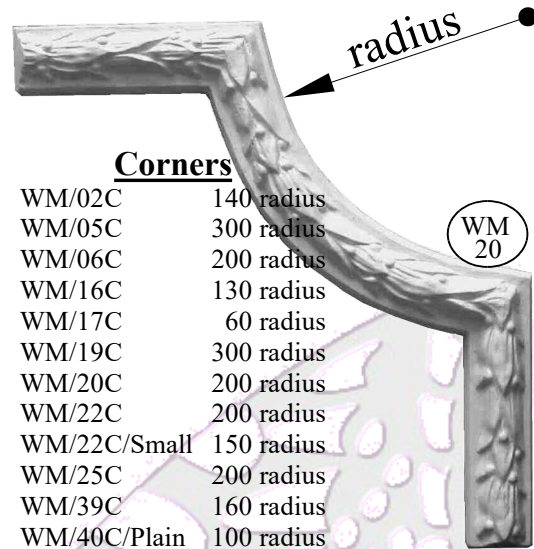

CODE	DESCRIPTION	UNIT	PRICE
WM/02C	Curve 140rad	Each	25.00
WM/04/BASE	Base 170 high	Each	70.00
WM/05C	Corner 300rad	Each	35.00
WM/06C	Corner 200rad	Each	35.00
WM/07/BASE	Base 170 high	Each	70.00
WM/07/CAP	Cap	Each	35.00
WM/08/BASE	Base 195 high	Each	70.00
WM/08/CAP	Cap	Each	35.00
WM/09C	Flower Corner 350x350	Each	70.00
WM/12/BASE	Base 195high	Each	70.00
WM/12/CAP	Cap	Each	35.00
WM/16C	Corner 130rad	Each	35.00
WM/16CIR	Circle - Big 650diam	Each	140.00
WM/16CIR/S	Circle - Small 360diam	Each	75.00
WM/16END	End 370mm	Each	45.00
WM/17/ARC	Arch 110rad	Each	35.00
WM/17C	Corner 60rad	Each	25.00
WM/18/DH	Door Header 1200mm	Each	140.00
WM/19C	Curve 300rad	Each	30.00
WM/20/CIR/B	Circle - Big 1010diam	Each	185.00
WM/20/CIR/S	Circle - Small 710diam	Each	140.00
WM/20/CIR/T	Circle - Tiny 300diam	Each	70.00
WM/20C	Corner 200rad	Each	55.00
WM/22C	Corner 200 rad	Each	30.00
WM/22C/SMALL	Corner 150rad	Each	30.00
WM/22CIR	Circle 205diam	Each	30.00
WM/25C	Corner 200rad	Each	35.00
WM/35/END	End Return	Each	50.00
WM/38/BASE	Base 190 high	Each	90.00
WM/39/CIR	Circle 60rad	Each	45.00
WM/39C	Corner 160rad	Each	45.00
WM/40C	Flower Corner 210x210	Each	60.00
WM/40C/PLAIN	Corner 100rad	Each	30.00
WM/BASE/L	Base Large 195high	Each	95.00
WM/BASE/M	Base Medium 195high	Each	55.00
WM/BASE/S	Base Small 195high	Each	45.00
WM/BLK/S	Plain Interest Block 80sq	Each	15.00
WM/BLK/SC	Interest Block with Circles 80sq	Each	15.00
WM/BLK/SF	Flower Interest block 80sq	Each	15.00
WM/BLK/SF2	Interest block PLS ORN/28 80sq	Each	15.00
WM/BLK/SFC	Carved Flower Interest block 80sq	Each	15.00
WM/BLK/M	Plain Interest Block 100sq	Each	20.00
WM/BLK/MC	Interest Block with Circles 100sq	Each	20.00
WM/BLOCK/REC	Rectangle with Flower 110x85	Each	25.00
KEY/S	keystone - small	Each	60.00
KEY/M	keystone - medium	Each	75.00
KEY/L	Keystone - large	Each	85.00

Prices Include 15% VAT. Measurements in mm.
Subject to change without notice. Errors and omissions excepted.