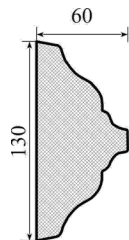

Ornamental Mouldings

Office:- 3 Cascade Place, Waterfall
KwaZulu-Natal, South Africa.
Web Site: www.mouldings.co.za

**Wall
Mouldings**

Tel: +27 (31) 705 7481
WhatsApp: +27 (31) 705 7481
Email: ornamental@mouldings.co.za

WM 63

WM 69

WM 64

WM 70

WM 65

WM 71

WM 66

WM 72

WM 67

WM 68

WM 73

Prices Include 15% VAT. Measurements in mm.
Subject to change without notice. Errors and omissions excepted.