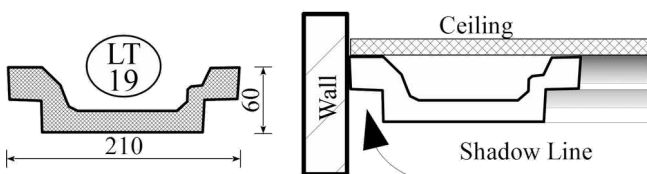

Ornamental Mouldings

Office:- 3 Cascade Place, Waterfall
KwaZulu-Natal, South Africa.
Web Site: www.mouldings.co.za

Light Troughs

Tel: +27 (31) 705 7481
WhatsApp: +27 (31) 705 7481
Email: ornamental@mouldings.co.za

Prices Include 15% VAT. Measurements in mm.
Subject to change without notice. Errors and omissions excepted.