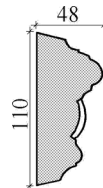

Ornamental Mouldings

Office:- 3 Cascade Place, Waterfall
KwaZulu-Natal, South Africa.
Web Site: www.mouldings.co.za

**Wall
Mouldings**

Tel: +27 (31) 705 7481
WhatsApp: +27 (31) 705 7481
Email: ornamental@mouldings.co.za

CODE	DESCRIPTION	UNIT	PRICE
WM/23	Egg & Dart 55mm	/m	95.00
WM/24	Architrave 100mm	2.5m	135.00
WM/25	W/15 Picture Frame - Small 52mm	2.5m	125.00
WM/26	Rope - Medium 75mm	2.5m	135.00
WM/27	Rope - Large 110mm	2.5m	155.00
WM/28	Greek Key 95mm	2.5m	150.00
WM/29	Crown - Medium 70mm	2.5m	120.00
WM/30	W/35 Varigated Scroll 55-70mm	2.5m	140.00
WM/31	Architrave 77mm	2.5m	130.00
WM/32	Leaf & Grape 95mm	2.5m	135.00
WM/33	Capping - Medium 120mm	2.5m	160.00
WM/34	Capping - Large 160mm	2.5m	180.00
WM/35	Flutes - Large 250mm	2.0m	220.00
WM/36	Dental Capping 119mm	2.4m	160.00
WM/37	Rib & Flute Capping 110mm	2.5m	155.00
WM/38	W/14 Offset Crown 175mm	2.5m	160.00
WM/39	Loop & Bauble 60mm	2.5m	160.00
WM/40	Leaf & Seed 45mm	2.5m	135.00
WM/41	Capping - Small 55mm	2.5m	140.00
WM/42	Adam Chain 67mm	2.5m	145.00
WM/43	W/12 Offset Crown 100mm	2.5m	155.00
WM/44	Crown Egg & Dart 60mm	2.5m	135.00
WM/45	Tuscan Rope 60mm	2.5m	135.00
WM/46	Flower Leaf & Fruit 90mm	2.5m	160.00
WM/47	Square Crown 55mm	2.2m	95.00
WM/48	Dental 45mm	2.0m	115.00
WM/49	Deep Button 100mm	2.4m	150.00
WM/50	Deep Button 53mm	2.5m	140.00
WM/52	Flower & Arch 102mm	2.5m	150.00

WM
27