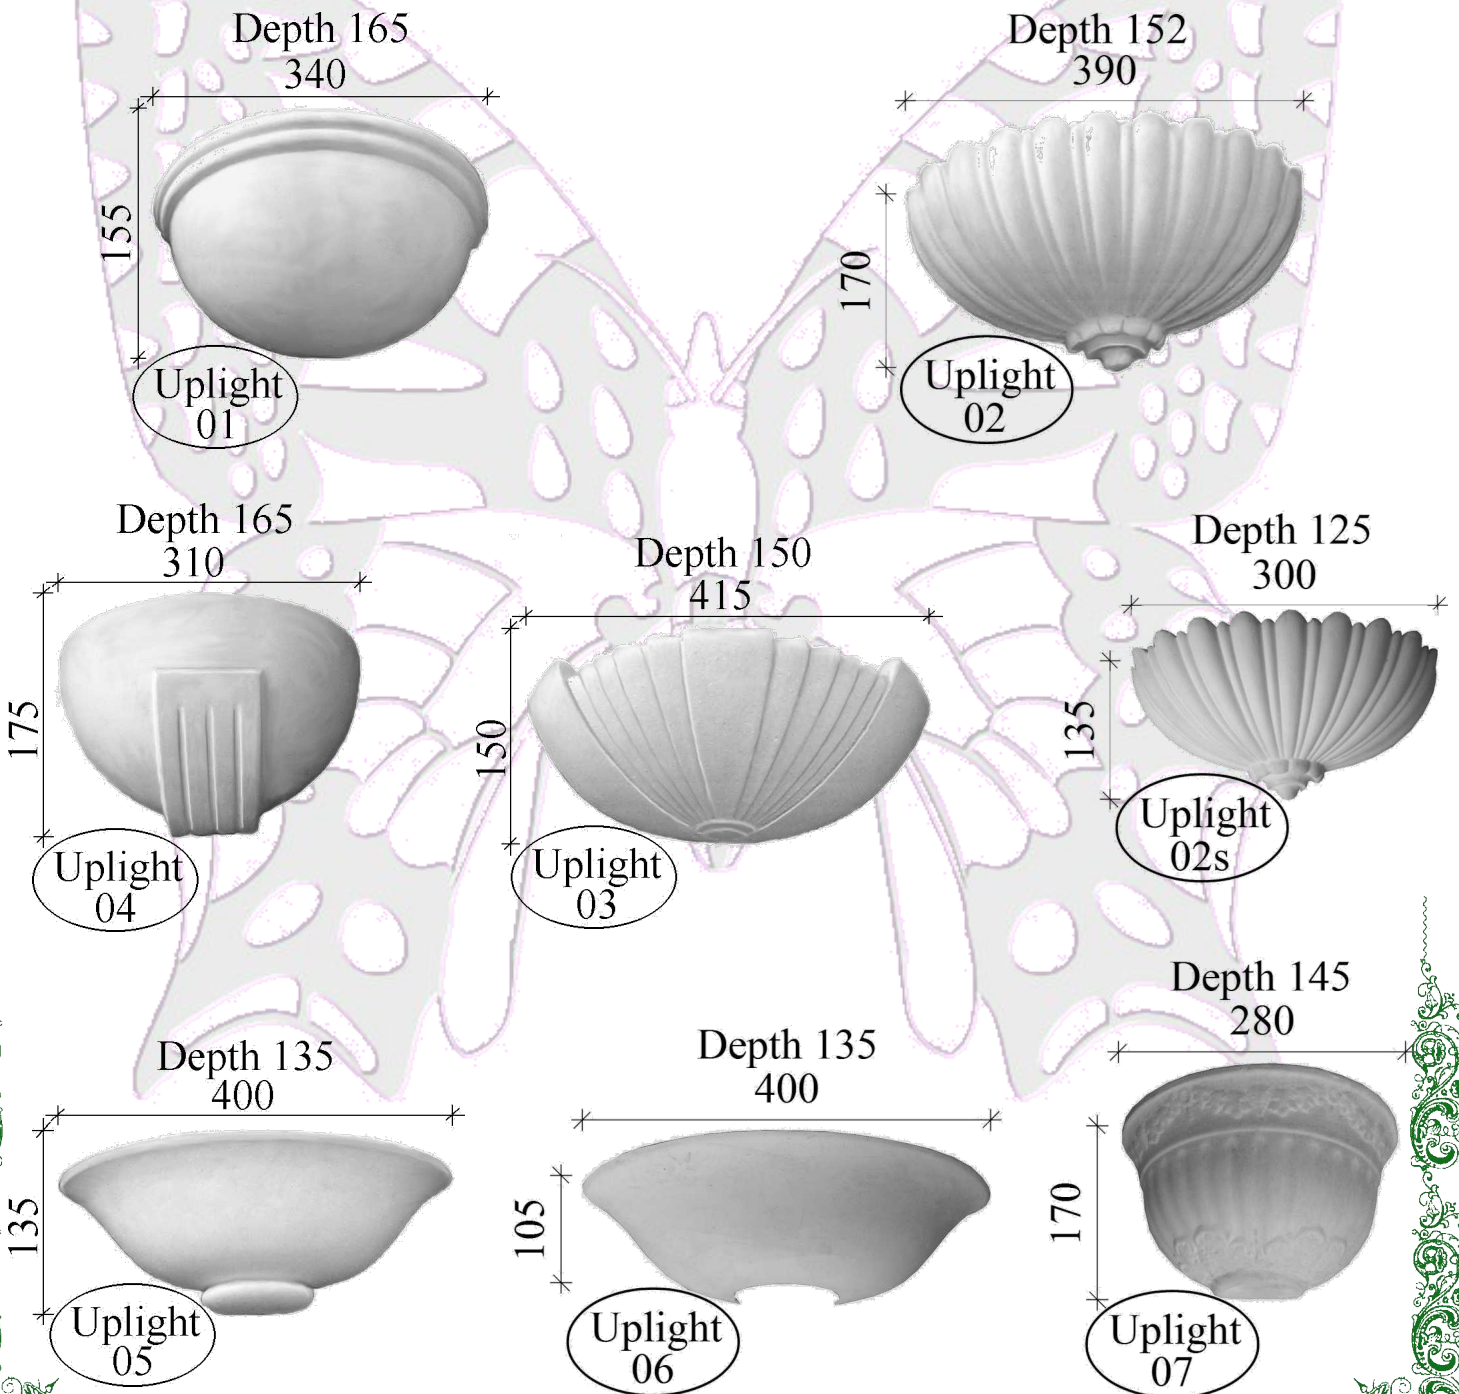

Ornamental Mouldings

Office: - 3 Cascade Place, Waterfall
KwaZulu-Natal, South Africa.
Web Site: www.mouldings.co.za

Uplight Bowls

Tel: +27 (31) 705 7481
WhatsApp: +27 (31) 705 7481
Email: ornamental@mouldings.co.za

CODE	DESCRIPTION	UNIT	PRICE
UPLIGHT/1	plain uplighter bowl 340x155mm	Each	199.00
UPLIGHT/2	shell uplighter bowl - L 380x150mm	Each	199.00
UPLIGHT/02/S	shell uplighter bowl - S 300x120mm	Each	199.00
UPLIGHT/3	sunrise uplight bowl 415x150mm	Each	199.00
UPLIGHT/4	fluted uplighter bowl 310x175mm	Each	199.00
UPLIGHT/5	smooth uplighter bowl 400x135mm	Each	199.00
UPLIGHT/6	Up/Downlighter bowl 400x100mm	Each	199.00
UPLIGHT/7	Dainty up/downlight 280x145mm	Each	199.00

Prices Include 15% VAT. Measurements in mm.
Subject to change without notice. Errors and omissions excepted.