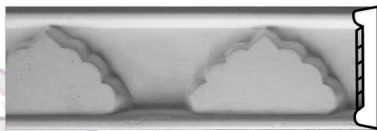

Ornamental Mouldings

Office:- 3 Cascade Place, Waterfall
KwaZulu-Natal, South Africa.
Web Site: www.mouldings.co.za

**Wall
Mouldings**

Tel: +27 (31) 705 7481
WhatsApp: +27 (31) 705 7481
Email: ornamental@mouldings.co.za

WM 63

WM 69

WM 64

WM 70

WM 65

WM 71

WM 66

WM 72

WM 67

WM 68

WM 73

Prices Include 15% VAT. Measurements in mm.
Subject to change without notice. Errors and omissions excepted.