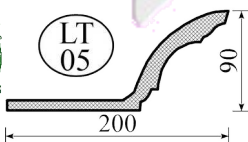

Ornamental Mouldings

Office:- 3 Cascade Place, Waterfall
KwaZulu-Natal, South Africa.
Web Site: www.mouldings.co.za

Light Troughs

Tel: +27 (31) 705 7481
WhatsApp: +27 (31) 705 7481
Email: ornamental@mouldings.co.za

CODE	DESCRIPTION	UNIT	PRICE
LT/01	Bubbles Light Trough	2.1m	231.00
LT/02	DL/01 - Mini Downlight Bulkhead	2.1m	216.00
LT/03	Curved Edge Bulkhead	2.1m	231.00
LT/04	COR/53 Downlight Bulkhead	2.1m	260.00
LT/05	COR/53 Light Trough	2.1m	231.00
LT/06	Rope Light Trough	2.1m	231.00
LT/07	Rope Light Trough - Small	2.1m	231.00
LT/08	Fluted Light Trough	2.1m	231.00
LT/10	Classic LED Strip Light Holder	2.5m	140.00
LT/11	Bubbles LED Strip Light Holder	2.5m	140.00
LT/12	Plain Lines & Cove Light Trough	2.1m	231.00
LT/13	Leaf & Bud Light Trough	2.1m	231.00
LT/14	Leaf & Bud Light Trough - Small	2.1m	231.00
LT/15	Porthole Light Trough	2.1m	231.00
LT/16	Porthole Downlight Bulkhead	2.1m	260.00
LT/17	COR/04 Downlight Bulkhead	2.1m	260.00
LT/18	COR/04 Uplight Trough	2.1m	231.00
LT/19	Shadow Line Box Downlight	2.1m	231.00
LT/20	Shadow line Flat Bulkhead	2.1m	231.00
LT/21	COR/103 Downlight Bulkhead	2.1m	260.00
LT/22	COR/103 Uplight Trough	2.1m	231.00
LT/CURV	Special Curved Light Trough	/m	350.00

Prices Include 15% VAT. Measurements in mm.
Subject to change without notice. Errors and omissions excepted.