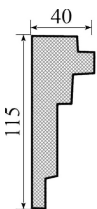

Ornamental Mouldings

Office:- 3 Cascade Place, Waterfall
KwaZulu-Natal, South Africa.
Web Site: www.mouldings.co.za

**Wall
Mouldings**

Tel: +27 (31) 705 7481
WhatsApp: +27 (31) 705 7481
Email: ornamental@mouldings.co.za

WM 63

WM 69

WM 64

WM 70

WM 65

WM 71

WM 66

WM 72

WM 67

WM 68

WM 73

Prices Include 15% VAT. Measurements in mm.
Subject to change without notice. Errors and omissions excepted.