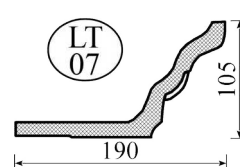

Light Troughs

Tel: +27 (31) 705 7481
WhatsApp: +27 (31) 705 7481
Email: ornamental@mouldings.co.za

CODE	DESCRIPTION	UNIT	PRICE
LT/01	Bubbles Light Trough	2.1m	231.00
LT/02	DL/01 - Mini Downlight Bulkhead	2.1m	216.00
LT/03	Curved Edge Bulkhead	2.1m	231.00
LT/04	COR/53 Downlight Bulkhead	2.1m	260.00
LT/05	COR/53 Light Trough	2.1m	231.00
LT/06	Rope Light Trough	2.1m	231.00
LT/07	Rope Light Trough - Small	2.1m	231.00
LT/08	Fluted Light Trough	2.1m	231.00
LT/10	Classic LED Strip Light Holder	2.5m	140.00
LT/11	Bubbles LED Strip Light Holder	2.5m	140.00
LT/12	Plain Lines & Cove Light Trough	2.1m	231.00
LT/13	Leaf & Bud Light Trough	2.1m	231.00
LT/14	Leaf & Bud Light Trough - Small	2.1m	231.00
LT/15	Porthole Light Trough	2.1m	231.00
LT/16	Porthole Downlight Bulkhead	2.1m	260.00
LT/17	COR/04 Downlight Bulkhead	2.1m	260.00
LT/18	COR/04 Uplight Trough	2.1m	231.00
LT/19	Shadow Line Box Downlight	2.1m	231.00
LT/20	Shadow line Flat Bulkhead	2.1m	231.00
LT/21	COR/103 Downlight Bulkhead	2.1m	260.00
LT/22	COR/103 Uplight Trough	2.1m	231.00
LT/CURV	Special Curved Light Trough	/m	350.00