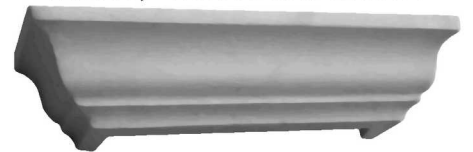

Code	Height x Depth x Width
WM/04/BASE	200 x 65 x 140
WM/07/BASE	220 x 65 x 170
WM/08/BASE	200 x 40 x 230
WM/12/BASE	200 x 40 x 170
WM/38/BASE	270 x 95 x 210
WM/BASE/M	200 x 40 x 135
WM/BASE/S	200 x 40 x 105

Wall mould cappings to fit.
WM/07, WM/08 and WM/12