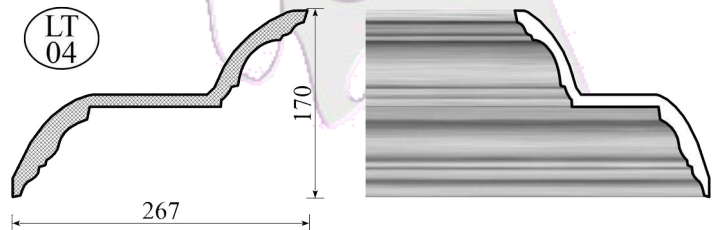

Light Troughs

Tel: +27 (31) 705 7481
WhatsApp: +27 (31) 705 7481
Email: ornamental@mouldings.co.za

CODE	DESCRIPTION	UNIT	PRICE
LT/01	Bubbles Light Trough	2.1m	231.00
LT/02	DL/01 - Mini Downlight Bulkhead	2.1m	216.00
LT/03	Curved Edge Bulkhead	2.1m	231.00
LT/04	COR/53 Downlight Bulkhead	2.1m	260.00
LT/05	COR/53 Light Trough	2.1m	231.00
LT/06	Rope Light Trough	2.1m	231.00
LT/07	Rope Light Trough - Small	2.1m	231.00
LT/08	Fluted Light Trough	2.1m	231.00
LT/10	Classic LED Strip Light Holder	2.5m	140.00
LT/11	Bubbles LED Strip Light Holder	2.5m	140.00
LT/12	Plain Lines & Cove Light Trough	2.1m	231.00
LT/13	Leaf & Bud Light Trough	2.1m	231.00
LT/14	Leaf & Bud Light Trough - Small	2.1m	231.00
LT/15	Porthole Light Trough	2.1m	231.00
LT/16	Porthole Downlight Bulkhead	2.1m	260.00
LT/17	COR/04 Downlight Bulkhead	2.1m	260.00
LT/18	COR/04 Uplight Trough	2.1m	231.00
LT/19	Shadow Line Box Downlight	2.1m	231.00
LT/20	Shadow line Flat Bulkhead	2.1m	231.00
LT/21	COR/103 Downlight Bulkhead	2.1m	260.00
LT/22	COR/103 Uplight Trough	2.1m	231.00
LT/CURV	Special Curved Light Trough	/m	350.00