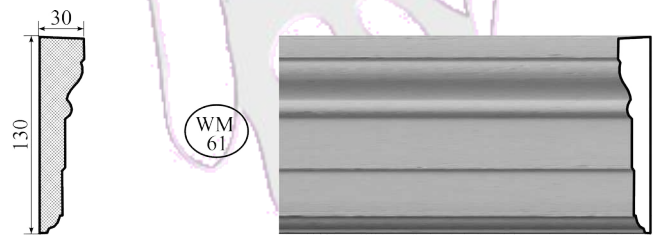

CODE	DESCRIPTION	UNIT	PRICE
WM/53	W/76 Triangle Ethnic 80mm	2.5m	150.00
WM/54	Triple Bubble 80mm	2.5m	140.00
WM/55	Double Bubble 150mm	2.5m	170.00
WM/56	Single Bubble 50mm	2.5m	140.00
WM/57	Crown - Extra Large 200mm	2.0m	190.00
WM/58	Stepped Wall Mould 170mm	2.0m	160.00
WM/59	Crown - Large 150mm	2.5m	185.00
WM/60	Crown 120mm	2.0m	175.00
WM/61	Architrave 130mm	2.5m	160.00
WM/62	Leaf Architrave 115mm	2.0m	135.00
WM/63	Flat Leaf 80mm	2.5m	140.00
WM/64	Eastern Arch 80mm	2.5m	140.00
WM/65	Capping 40mm	2.4m	115.00
WM/66	Eastern Y pattern 300mm	2.0m	330.00
WM/67	Stepped shadow line 115x45mm	2.5m	140.00
WM/68	Flat Geometric Triangles 70mm	2.5m	140.00
WM/69	Flat Stylized Flower & Leaf 85mm	2.5m	140.00
WM/70	Flat Flower & Scroll 85mm	2.5m	140.00
WM/71	Detailed leaf and scoll design 125mm	2.3m	185.00
WM/72	Bali style framing 70-150mm	1.44m	125.00
WM/73	Port Elizabeth Crown 125mm	2.4m	170.00