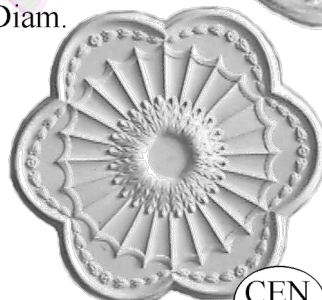

CODE	DESCRIPTION	PRICE
CEN/35	Bell Flute & Scallop 610mm	420.00
CEN/35B	Bell Flute & Scallop 960mm	520.00
CEN/38	Oval - Fluted 950x650	520.00
CEN/39	Flower Shaped 620mm	420.00
CEN/39B	Flower Shaped 890mm	520.00
CEN/40	Floral Gothic Arch 1300mm	298.00
CEN/41	Plain - lines 760mm	520.00
CEN/42	Multi-pattern 510mm	420.00
CEN/43	Floral Ring Pavillion 1150Diam	520.00
CEN/44	Shell & Bud 600mm	450.00
CEN/45	Scallop & Flute 765mm	520.00
CEN/46	Flute & Scallop 475mm	420.00
CEN/47	Oval Flute & Scallop 1240x930	750.00
CEN/48	Plait Border 520mm	420.00
CEN/51	Swirls 380mm	125.00
CEN/52	Snowflake 380mm	125.00
CEN/53	Leaf and Bauble 410mm	175.00
CEN/54	Leaf, Bauble & Rope 460mm	175.00
CEN/55	Checker 500mm	290.00
CEN/56	Stylized Flower 600mm	420.00
CEN/C040	Plain profiled 660mm	303.00
CEN/C1003	Floral Ring 900mm	254.00
CEN/C501A	Small Dome Centre 850mm	420.00
CEN/C501B	Large Dome Centre 1200mm	740.00
HW/SCREW	Chipboard Screw 4x75mm	9.00

960 Diam.

890 Diam.

610 Diam.

620 Diam.

510 Diam.

760 Diam.

Prices Include 15% VAT. Measurements in mm.
Subject to change without notice. Errors and omissions excepted.

Ornamental Mouldings