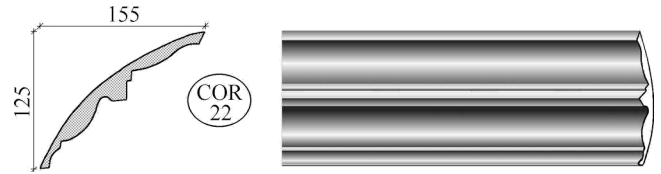

Ornamental Mouldings

Office:- 3 Cascade Place, Waterfall
KwaZulu-Natal, South Africa.
Web Site: www.mouldings.co.za

Cornice

Tel: +27 (31) 705 7481
WhatsApp: +27 (31) 705 7481
Email: ornamental@mouldings.co.za

COR 22

Prices Include 15% VAT. Measurements in mm.
Subject to change without notice. Errors and omissions excepted.