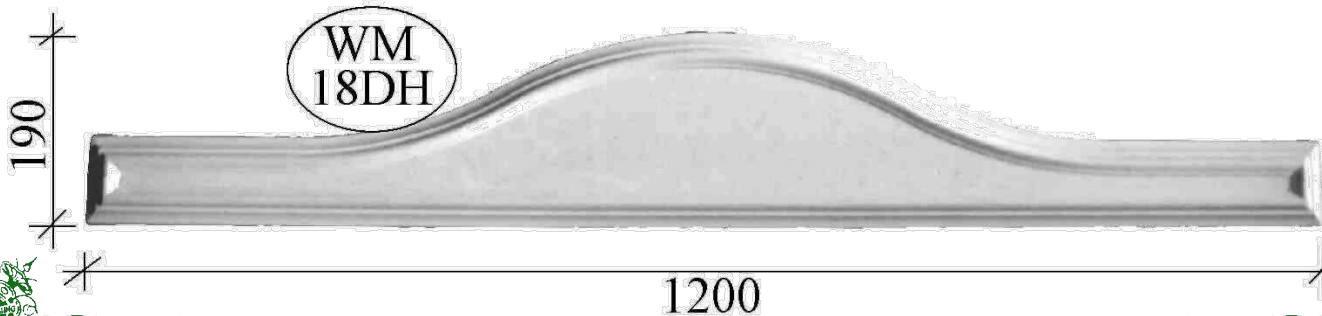

Wall Mouldings

Tel: +27 (31) 705 7481
WhatsApp: +27 (31) 705 7481
Email: ornamental@mouldings.co.za

CODE	DESCRIPTION	UNIT	PRICE
WM/02C	Curve 140rad	Each	25.00
WM/04/BASE	Base 170 high	Each	70.00
WM/05C	Corner 300rad	Each	35.00
WM/06C	Corner 200rad	Each	35.00
WM/07/BASE	Base 170 high	Each	70.00
WM/07/CAP	Cap	Each	35.00
WM/08/BASE	Base 195 high	Each	70.00
WM/08/CAP	Cap	Each	35.00
WM/09C	Flower Corner 350x350	Each	70.00
WM/12/BASE	Base 195high	Each	70.00
WM/12/CAP	Cap	Each	35.00
WM/16C	Corner 130rad	Each	35.00
WM/16CIR	Circle - Big 650diam	Each	140.00
WM/16CIR/S	Circle - Small 360diam	Each	75.00
WM/16END	End 370mm	Each	45.00
WM/17/ARC	Arch 110rad	Each	35.00
WM/17C	Corner 60rad	Each	25.00
WM/18/DH	Door Header 1200mm	Each	140.00
WM/19C	Curve 300rad	Each	30.00
WM/20/CIR/B	Circle - Big 1010diam	Each	185.00
WM/20/CIR/S	Circle - Small 710diam	Each	140.00
WM/20/CIR/T	Circle - Tiny 300diam	Each	70.00
WM/20C	Corner 200rad	Each	55.00
WM/22C	Corner 200 rad	Each	30.00
WM/22C/SMALL	Corner 150rad	Each	30.00
WM/22CIR	Circle 205diam	Each	30.00
WM/25C	Corner 200rad	Each	35.00
WM/35/END	End Return	Each	50.00
WM/38/BASE	Base 190 high	Each	90.00
WM/39/CIR	Circle 60rad	Each	45.00
WM/39C	Corner 160rad	Each	45.00
WM/40C	Flower Corner 210x210	Each	60.00
WM/40C/PLAIN	Corner 100rad	Each	30.00
WM/BASE/L	Base Large 195high	Each	95.00
WM/BASE/M	Base Medium 195high	Each	55.00
WM/BASE/S	Base Small 195high	Each	45.00
WM/BLK/S	Plain Interest Block 80sq	Each	15.00
WM/BLK/SC	Interest Block with Circles 80sq	Each	15.00
WM/BLK/SF	Flower Interest block 80sq	Each	15.00
WM/BLK/SF2	Interest block PLS ORN/28 80sq	Each	15.00
WM/BLK/SFC	Carved Flower Interest block 80sq	Each	15.00
WM/BLK/M	Plain Interest Block 100sq	Each	20.00
WM/BLK/MC	Interest Block with Circles 100sq	Each	20.00
WM/BLOCK/REC	Rectangle with Flower 110x85	Each	25.00
KEY/S	keystone - small	Each	60.00
KEY/M	keystone - medium	Each	75.00
KEY/L	Keystone - large	Each	85.00