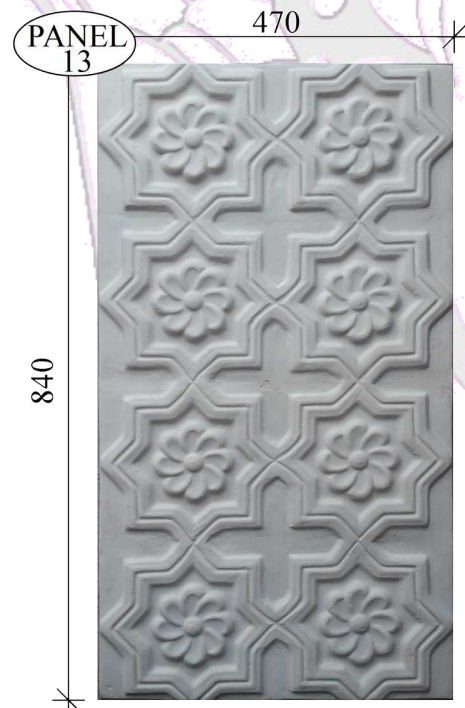

**Panels &
Plaques**

Tel: +27 (31) 705 7481
WhatsApp: +27 (31) 705 7481
Email: ornamental@mouldings.co.za

CODE	DESCRIPTION	PRICE
PANEL/01	Fine Geometric double DIT 600x1200mm	350.00
PANEL/02	Intricate 6x Geometric 550x810mm	200.00
PANEL/03	Large Rose Geometric 990x990mm	495.00
PANEL/04	Flower Geometric Design 770x770mm	270.00
PANEL/05	Gothic Trellis Panel 500x1300mm	350.00
PANEL/08	Flower in diamond trellis 520x870mm	210.00
PANEL/09	Intricate Heart Pattern 500x580mm	130.00
PANEL/13	Flower in Stars x 8 470x840mm	180.00