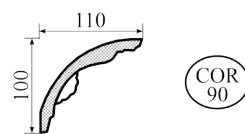

Ornamental Mouldings

Office:- 3 Cascade Place, Waterfall
KwaZulu-Natal, South Africa.
Web Site: www.mouldings.co.za

Cornice

Tel: +27 (31) 705 7481
WhatsApp: +27 (31) 705 7481
Email: ornamental@mouldings.co.za

Prices Include 15% VAT. Measurements in mm.
Subject to change without notice. Errors and omissions excepted.