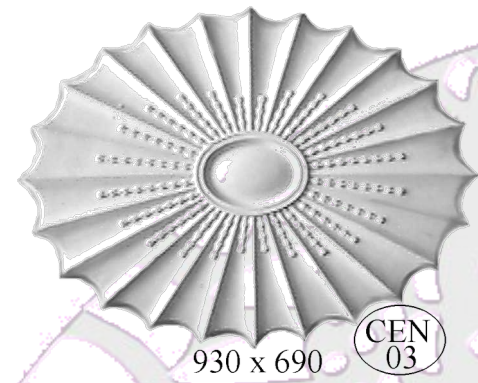

Ceiling Roses

Tel: +27 (31) 705 7481
WhatsApp: +27 (31) 705 7481
Email: ornamental@mouldings.co.za

CODE	DESCRIPTION	PRICE
CEN/01	R/10 Round leaf - small 280mm	80.00
CEN/02	Square flowers 310mm	80.00
CEN/03	Oval - Fluted 930x690	520.00
CEN/04	Oval - Adam with Beads 1010x690	520.00
CEN/05	Flute & Bud - small 590mm	420.00
CEN/06	Flower & Bead rim 300mm	80.00
CEN/06/S	Flower 165mm	60.00
CEN/07	Heavy Leaf - large 1110mm	1,100.00
CEN/08	Heavy Leaf & Ball 710mm	600.00
CEN/09	Shells 570mm	420.00
CEN/10	Egg & Leaf 710mm	520.00
CEN/11	Deep Flower 425mm	420.00
CEN/12	Bead Rim 300mm	80.00