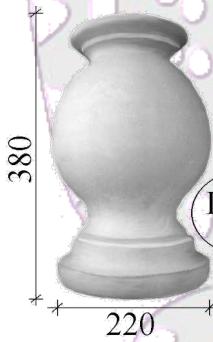

**Lamps
Ropelights**

Tel: +27 (31) 705 7481
WhatsApp: +27 (31) 705 7481
Email: ornamental@mouldings.co.za

CODE	DESCRIPTION	UNIT	PRICE
LAMP/1	Rounded Shape 380x220mm	Each	320.00
LAMP/2	Smooth Shape 390x250mm	Each	320.00
LAMP/3	Carved Tall Lamp 660x200mm	Each	500.00
LAMP/4	Greek Pot Shape 480x170mm	Each	320.00
LAMP/5	Two Piece Lamp 530x230mm	Each	495.00
CAN/STI	candle stick/small lamp 380x145mm	Each	180.00
FITTING	elect fitting for lamp & 2m cable	Each	100.00