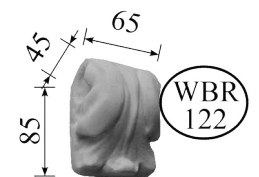

CODE	DESCRIPTION	PRICE
WBR/119	Scroll leaf 120x150x65	100.00
WBR/120	Fronds corbel 120x150x135	150.00
WBR/121	Grapes corbel 140x140x120	150.00
WBR/122	Leaf 65x85x45	50.00
WBR/123	Colonial Corbel 320x320x240	750.00
WBR/124	Jayjay 300x550x170mm	650.00
WBR/125	Corinthian 300x320x150mm	500.00
WBR/126	Flower corbel 210x370x125	350.00
WBR/127	Leaf scroll 250x150x65	160.00
WBR/128	Leaf scroll 190x150x65	130.00
WBR/129	Fluted corbel 200x290x140	300.00
WBR/130	Fine leaf 100x290x85	150.00
WBR/131	Vertical scroll 155x270x150	300.00
WBR/132	Curley scone 420x410x310	500.00
WBR/133	Greek bracket 430x500x230	500.00
WBR/134	Scroll Leaf new 85x320x120	190.00
WBR/134T	Scroll Leaf & Top 135x370x130	200.00
WBR/135	Mangar design 240x240x140	280.00
WBR/136	Long 2 Scrolls & Leaf 210x610x160	500.00
WBR/ZEL	Elephant bracket 260x300x135	400.00
WBR/ZOO	Flower bracket 240x290x135	350.00