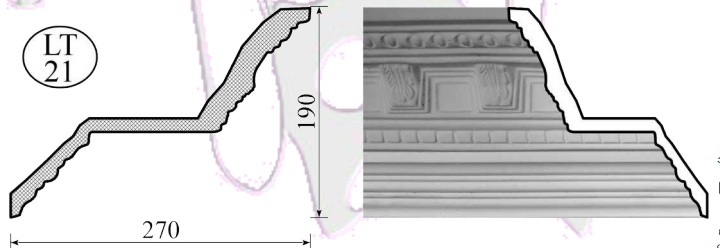

Ornamental Mouldings

Office:- 3 Cascade Place, Waterfall
KwaZulu-Natal, South Africa.
Web Site: www.mouldings.co.za

Light Troughs

Tel: +27 (31) 705 7481
WhatsApp: +27 (31) 705 7481
Email: ornamental@mouldings.co.za

Prices Include 15% VAT. Measurements in mm.
Subject to change without notice. Errors and omissions excepted.