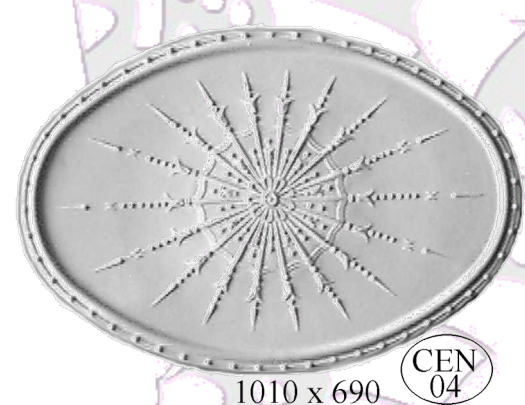

Ceiling Roses

Tel: +27 (31) 705 7481
WhatsApp: +27 (31) 705 7481
Email: ornamental@mouldings.co.za

CODE	DESCRIPTION	PRICE
CEN/01	R/10 Round leaf - small 280mm	80.00
CEN/02	Square flowers 310mm	80.00
CEN/03	Oval - Fluted 930x690	520.00
CEN/04	Oval - Adam with Beads 1010x690	520.00
CEN/05	Flute & Bud - small 590mm	420.00
CEN/06	Flower & Bead rim 300mm	80.00
CEN/06/S	Flower 165mm	60.00
CEN/07	Heavy Leaf - large 1110mm	1,100.00
CEN/08	Heavy Leaf & Ball 710mm	600.00
CEN/09	Shells 570mm	420.00
CEN/10	Egg & Leaf 710mm	520.00
CEN/11	Deep Flower 425mm	420.00
CEN/12	Bead Rim 300mm	80.00