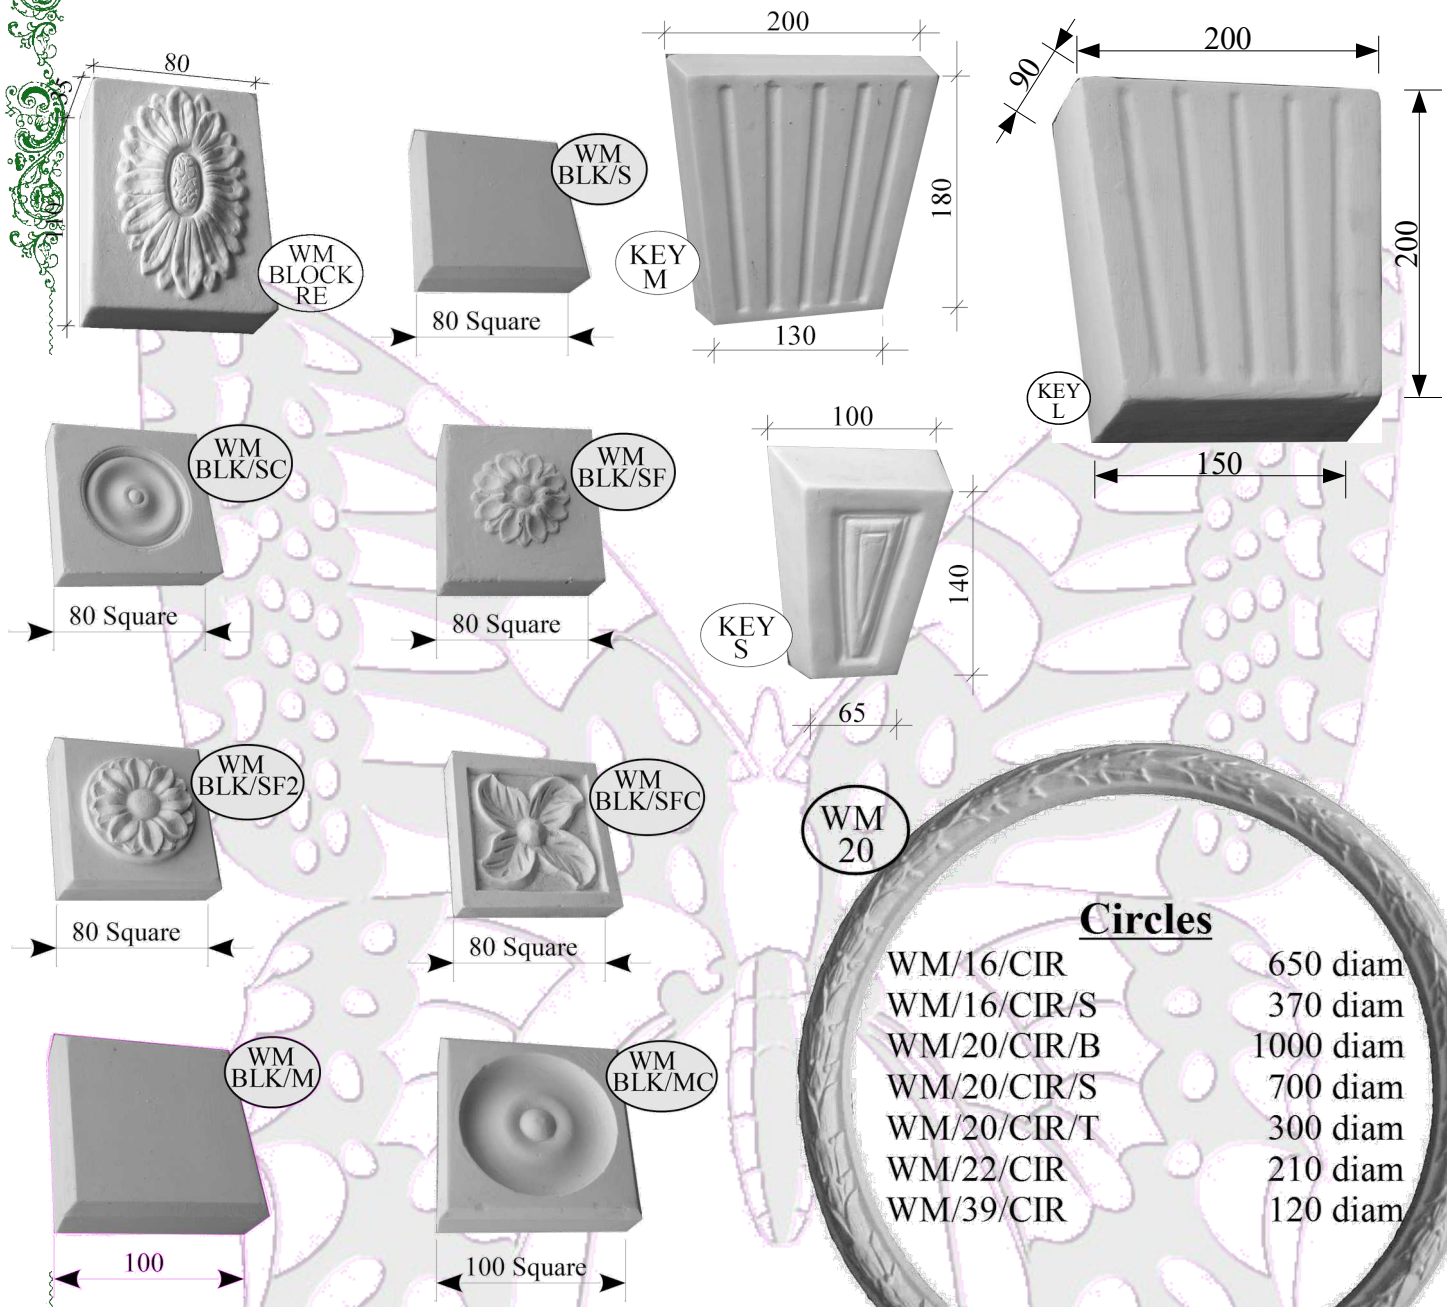

Ornamental Mouldings

Office:- 3 Cascade Place, Waterfall
KwaZulu-Natal, South Africa.
Web Site: www.mouldings.co.za

Wall Mouldings

Tel: +27 (31) 705 7481
WhatsApp: +27 (31) 705 7481
Email: ornamental@mouldings.co.za

Circles

WM/16/CIR	650 diam
WM/16/CIR/S	370 diam
WM/20/CIR/B	1000 diam
WM/20/CIR/S	700 diam
WM/20/CIR/T	300 diam
WM/22/CIR	210 diam
WM/39/CIR	120 diam