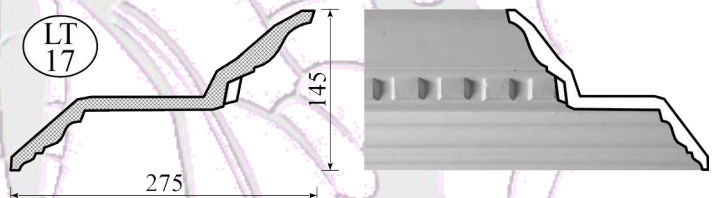

Ornamental Mouldings

Office:- 3 Cascade Place, Waterfall
KwaZulu-Natal, South Africa.
Web Site: www.mouldings.co.za

Light Troughs

Tel: +27 (31) 705 7481
WhatsApp: +27 (31) 705 7481
Email: ornamental@mouldings.co.za

Prices Include 15% VAT. Measurements in mm.
Subject to change without notice. Errors and omissions excepted.