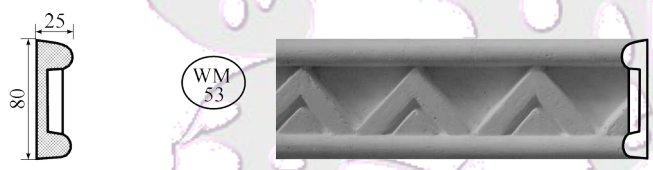

CODE	DESCRIPTION	UNIT	PRICE
WM/53	W/76 Triangle Ethnic 80mm	2.5m	150.00
WM/54	Triple Bubble 80mm	2.5m	140.00
WM/55	Double Bubble 150mm	2.5m	170.00
WM/56	Single Bubble 50mm	2.5m	140.00
WM/57	Crown - Extra Large 200mm	2.0m	190.00
WM/58	Stepped Wall Mould 170mm	2.0m	160.00
WM/59	Crown - Large 150mm	2.5m	185.00
WM/60	Crown 120mm	2.0m	175.00
WM/61	Architrave 130mm	2.5m	160.00
WM/62	Leaf Architrave 115mm	2.0m	135.00
WM/63	Flat Leaf 80mm	2.5m	140.00
WM/64	Eastern Arch 80mm	2.5m	140.00
WM/65	Capping 40mm	2.4m	115.00
WM/66	Eastern Y pattern 300mm	2.0m	330.00
WM/67	Stepped shadow line 115x45mm	2.5m	140.00
WM/68	Flat Geometric Triangles 70mm	2.5m	140.00
WM/69	Flat Stylized Flower & Leaf 85mm	2.5m	140.00
WM/70	Flat Flower & Scroll 85mm	2.5m	140.00
WM/71	Detailed leaf and scoll design 125mm	2.3m	185.00
WM/72	Bali style framing 70-150mm	1.44m	125.00
WM/73	Port Elizabeth Crown 125mm	2.4m	170.00