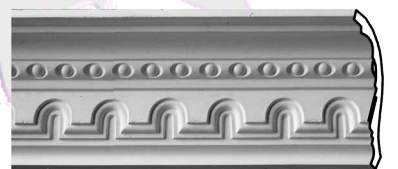

Ornamental Mouldings

Office:- 3 Cascade Place, Waterfall
KwaZulu-Natal, South Africa.
Web Site: www.mouldings.co.za

Cornice

Tel: +27 (31) 705 7481
WhatsApp: +27 (31) 705 7481
Email: ornamental@mouldings.co.za

Prices Include 15% VAT. Measurements in mm.
Subject to change without notice. Errors and omissions excepted.