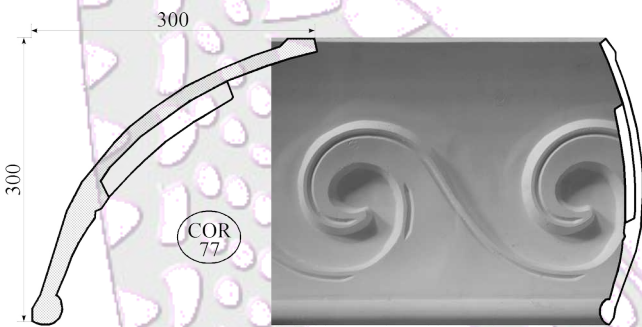

Ornamental Mouldings

Office:- 3 Cascade Place, Waterfall
KwaZulu-Natal, South Africa.
Web Site: www.mouldings.co.za

Cornice

Tel: +27 (31) 705 7481
WhatsApp: +27 (31) 705 7481
Email: ornamental@mouldings.co.za

Prices Include 15% VAT. Measurements in mm.
Subject to change without notice. Errors and omissions excepted.