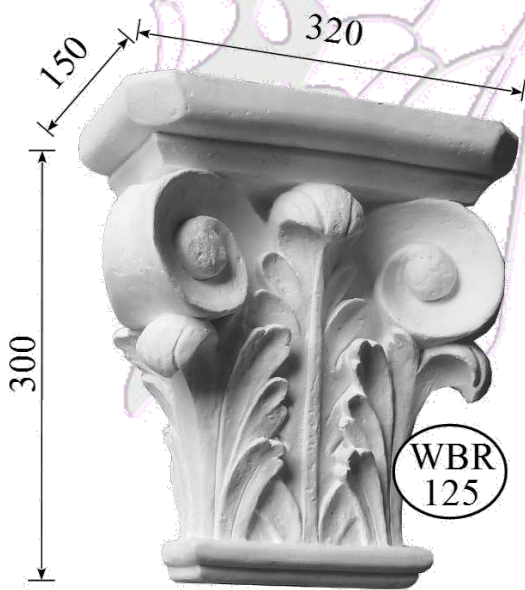

Wall Sconces

Tel: +27 (31) 705 7481
WhatsApp: +27 (31) 705 7481
Email: ornamental@mouldings.co.za

Prices Include 15% VAT. Measurements in mm.
Subject to change without notice. Errors and omissions excepted.

CODE	DESCRIPTION	PRICE
WBR/119	Scroll leaf 120x150x65	100.00
WBR/120	Fronds corbel 120x150x135	150.00
WBR/121	Grapes corbel 140x140x120	150.00
WBR/122	Leaf 65x85x45	50.00
WBR/123	Colonial Corbel 320x320x240	750.00
WBR/124	Jayjay 300x550x170mm	650.00
WBR/125	Corinthian 300x320x150mm	500.00
WBR/126	Flower corbel 210x370x125	350.00
WBR/127	Leaf scroll 250x150x65	160.00
WBR/128	Leaf scroll 190x150x65	130.00
WBR/129	Fluted corbel 200x290x140	300.00
WBR/130	Fine leaf 100x290x85	150.00
WBR/131	Vertical scroll 155x270x150	300.00
WBR/132	Curley scone 420x410x310	500.00
WBR/133	Greek bracket 430x500x230	500.00
WBR/134	Scroll Leaf new 85x320x120	190.00
WBR/134T	Scroll Leaf & Top 135x370x130	200.00
WBR/135	Mangar design 240x240x140	280.00
WBR/136	Long 2 Scrolls & Leaf 210x610x160	500.00
WBR/ZEL	Elephant bracket 260x300x135	400.00
WBR/ZOO	Flower bracket 240x290x135	350.00