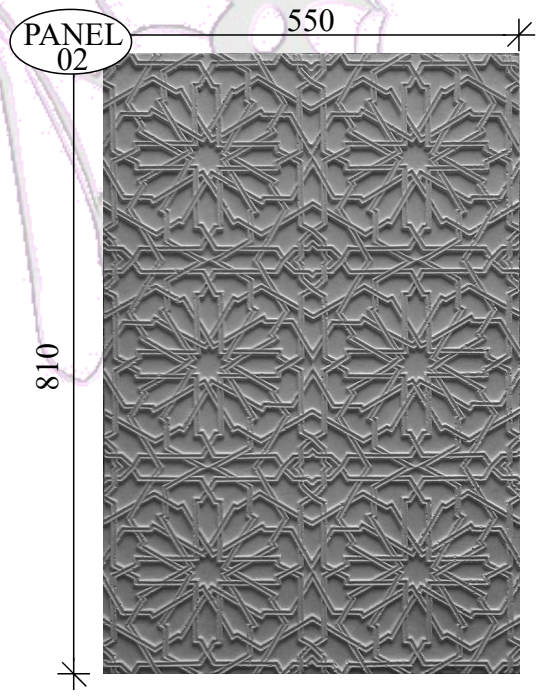

Ornamental Mouldings

Office:- 3 Cascade Place, Waterfall
KwaZulu-Natal, South Africa.
Web Site: www.mouldings.co.za

**Panels &
Plaques**

Tel: +27 (31) 705 7481
WhatsApp: +27 (31) 705 7481
Email: ornamental@mouldings.co.za

Prices Include 15% VAT. Measurements in mm.
Subject to change without notice. Errors and omissions excepted.