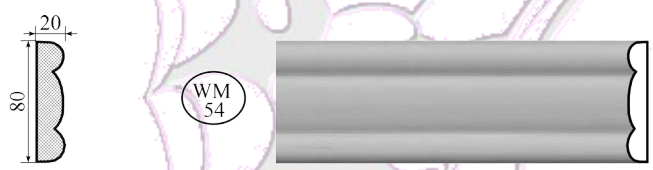

CODE	DESCRIPTION	UNIT	PRICE
WM/53	W/76 Triangle Ethnic 80mm	2.5m	150.00
WM/54	Triple Bubble 80mm	2.5m	140.00
WM/55	Double Bubble 150mm	2.5m	170.00
WM/56	Single Bubble 50mm	2.5m	140.00
WM/57	Crown - Extra Large 200mm	2.0m	190.00
WM/58	Stepped Wall Mould 170mm	2.0m	160.00
WM/59	Crown - Large 150mm	2.5m	185.00
WM/60	Crown 120mm	2.0m	175.00
WM/61	Architrave 130mm	2.5m	160.00
WM/62	Leaf Architrave 115mm	2.0m	135.00
WM/63	Flat Leaf 80mm	2.5m	140.00
WM/64	Eastern Arch 80mm	2.5m	140.00
WM/65	Capping 40mm	2.4m	115.00
WM/66	Eastern Y pattern 300mm	2.0m	330.00
WM/67	Stepped shadow line 115x45mm	2.5m	140.00
WM/68	Flat Geometric Triangles 70mm	2.5m	140.00
WM/69	Flat Stylized Flower & Leaf 85mm	2.5m	140.00
WM/70	Flat Flower & Scroll 85mm	2.5m	140.00
WM/71	Detailed leaf and scoll design 125mm	2.3m	185.00
WM/72	Bali style framing 70-150mm	1.44m	125.00
WM/73	Port Elizabeth Crown 125mm	2.4m	170.00