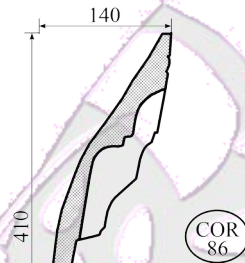

Ornamental Mouldings

Office:- 3 Cascade Place, Waterfall
KwaZulu-Natal, South Africa.
Web Site: www.mouldings.co.za

Cornice

Tel: +27 (31) 705 7481
WhatsApp: +27 (31) 705 7481
Email: ornamental@mouldings.co.za

Prices Include 15% VAT. Measurements in mm.
Subject to change without notice. Errors and omissions excepted.