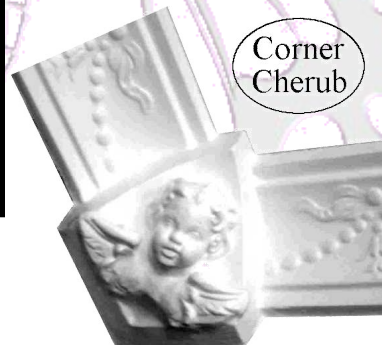

Corner
Cherub

The 125i will work on all internal corners with cornice sizes up to 125 x 125mm.

The 125e will work on the external corners.

The Cherub corner will work on internal corners with cornice sizes up to 125 x 125mm.