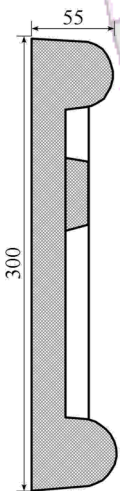

Ornamental Mouldings

Office:- 3 Cascade Place, Waterfall
KwaZulu-Natal, South Africa.
Web Site: www.mouldings.co.za

**Wall
Mouldings**

Tel: +27 (31) 705 7481
WhatsApp: +27 (31) 705 7481
Email: ornamental@mouldings.co.za

WM 63

WM 69

WM 64

WM 70

WM 65

WM 71

WM 66

WM 72

WM 67

WM 68

WM 73

Prices Include 15% VAT. Measurements in mm.
Subject to change without notice. Errors and omissions excepted.