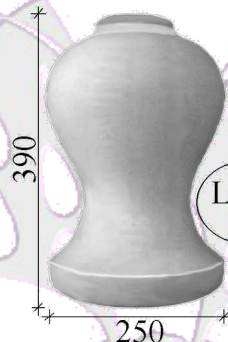

Ornamental Mouldings

Office:- 3 Cascade Place, Waterfall
KwaZulu-Natal, South Africa.
Web Site: www.mouldings.co.za

**Lamps
Ropelights**

Tel: +27 (31) 705 7481
WhatsApp: +27 (31) 705 7481
Email: ornamental@mouldings.co.za

CODE	DESCRIPTION	UNIT	PRICE
LAMP/1	Rounded Shape 380x220mm	Each	320.00
LAMP/2	Smooth Shape 390x250mm	Each	320.00
LAMP/3	Carved Tall Lamp 660x200mm	Each	500.00
LAMP/4	Greek Pot Shape 480x170mm	Each	320.00
LAMP/5	Two Piece Lamp 530x230mm	Each	495.00
CAN/STI	candle stick/small lamp 380x145mm	Each	180.00
FITTING	elect fitting for lamp & 2m cable	Each	100.00

Lamp 02

Prices Include 15% VAT. Measurements in mm.
Subject to change without notice. Errors and omissions excepted.