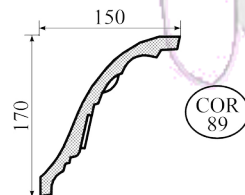

Ornamental Mouldings

Office:- 3 Cascade Place, Waterfall
KwaZulu-Natal, South Africa.
Web Site: www.mouldings.co.za

Cornice

Tel: +27 (31) 705 7481
WhatsApp: +27 (31) 705 7481
Email: ornamental@mouldings.co.za

Prices Include 15% VAT. Measurements in mm.
Subject to change without notice. Errors and omissions excepted.