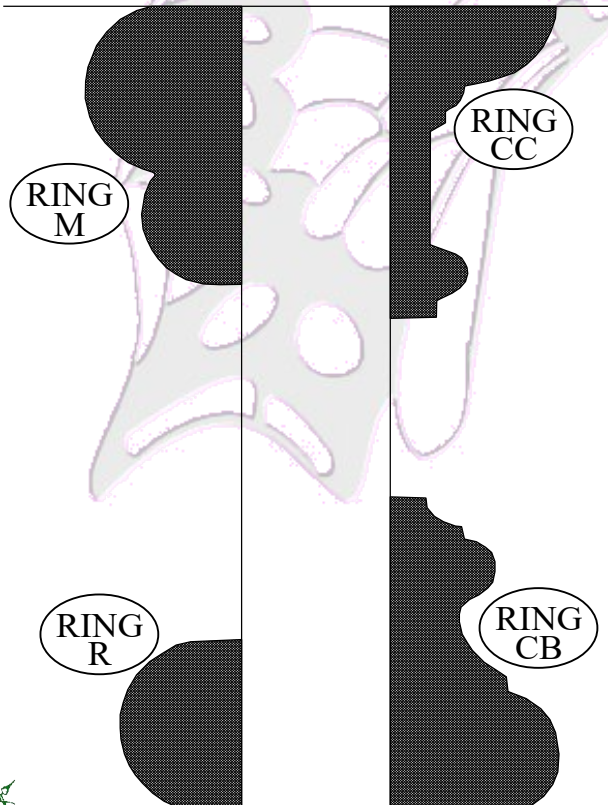

Ornamental Mouldings

Office: - 3 Cascade Place, Waterfall
KwaZulu-Natal, South Africa.
Web Site: www.mouldings.co.za

Columns

Tel: +27 (31) 705 7481
WhatsApp: +27 (31) 705 7481
Email: ornamental@mouldings.co.za

CODE	DESCRIPTION	UNIT	PRICE
COL/125	full - fluted / plain 125diam	/m	330.00
COL/125H	half - fluted / plain 125diam	/m	145.00
COL/180	full - fluted / plain 180diam	/m	500.00
COL/180H	half - fluted / plain 180diam	/m	220.00
CAP/S	Plain cap for COL/125 110x190x190mm	Each	120.00
CAP/SH	Plain cap half for COL/125 110x95x190mm	Each	75.00
CAP/GOTH/S	Gothic 110 x 225 x 225 125diam	Each	170.00
CAP/GOTH/SH	Gothic - small half - 110x113x225mm	Each	95.00
CAP/COR/S	Corinthian- small full 210 x 200 x 200mm	Each	270.00
CAP/COR/SH	Corinthian -small half 210x 100 x 200mm	Each	145.00
BASE/S	plain base for COL/125 95x210x210mm	Each	120.00
BASE/SH	plain base small half 95x105x210mm	Each	75.00
BASE	plain 100Hx300x300 (with sq 145h)	Each	150.00
BASE/CAP/H	base/cap half plain 100x150x300(sq 145)	Each	95.00
CAP	plain 145h x 200 x 200mm (sq 300mm)	Each	128.00
CAP/GOTH	Gothic 110x200x200mm (sq 310mm)	Each	320.00
CAP/GOTH/H	Half Gothic Capital 110 x 100 x 200mm	Each	175.00
CAP/CORIN	Corinthian - 270 x 320 x 320mm	Each	460.00
CAP/COR/H	Corinthian Half - 270 x 160 x 320mm	Each	250.00
COL/RING	column rings - special	Each	150.00
MOULD	special mould	Each	950.00

Column Ring Designs

Prices Include 15% VAT. Measurements in mm.
Subject to change without notice. Errors and omissions excepted.