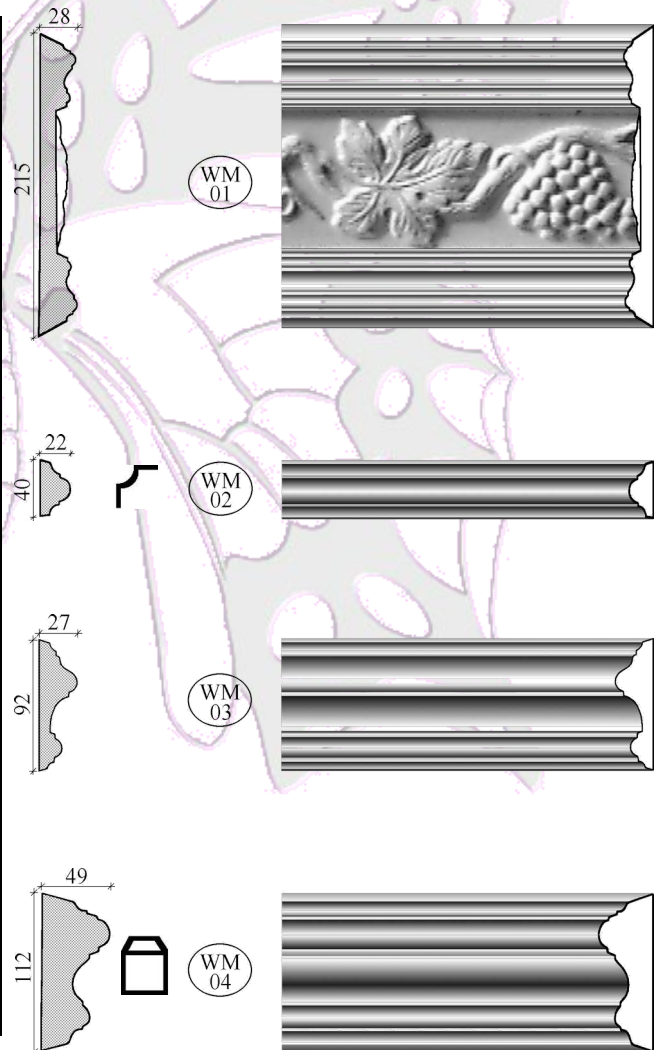

Most of these mouldings are available in Concrete for external waterproof use. (Double the regular price for cement)

CODE	DESCRIPTION	UNIT	PRICE
WM/01	Leaf & Grape 215mm	2.0m	204.00
WM/02	W/05s Small Crown 40mm	2.5m	105.00
WM/03	W/17 Picture Frame - Medium 86mm	2.5m	135.00
WM/04	W/18 Picture Frame - Large 112mm	2.5m	155.00
WM/05	W/07 Crown - Large 102mm	2.5m	140.00
WM/06	rope - small 38mm	2.1m	95.00
WM/07	Fluted - Deep 100mm	2.3m	160.00
WM/08	W/41 Fluted - Large 225mm	2.3m	173.00
WM/09	W/27 Flower & Stripe 46mm	2.5m	135.00
WM/10	Tapered Architrave 102mm	2.5m	140.00
WM/11	Tapered Architrave 78mm	2.5m	130.00
WM/12	Fluted - Small 142mm	2.5m	170.00
WM/13	Plain - Square edge 52mm	2.5m	113.00
WM/14	W/30 Crown Ethnic 54mm	2.0m	108.00
WM/15	Crown - Small 55mm	2.5m	135.00
WM/16	Flower & Cross 46mm	1.45m	90.00
WM/17	Flower in Oval 38mm	2.0m	100.00
WM/18	Plain Symmetrical 86mm	2.5m	140.00
WM/19	W/16 Picture Frame - Small 62mm	2.5m	130.00
WM/20	W/28 Leaf & Bud 60mm	2.5m	135.00
WM/21	W/34 Shell & Ball 108mm	2.5m	150.00
WM/22	W/08 Plain - Very Small 32mm	2.5m	105.00