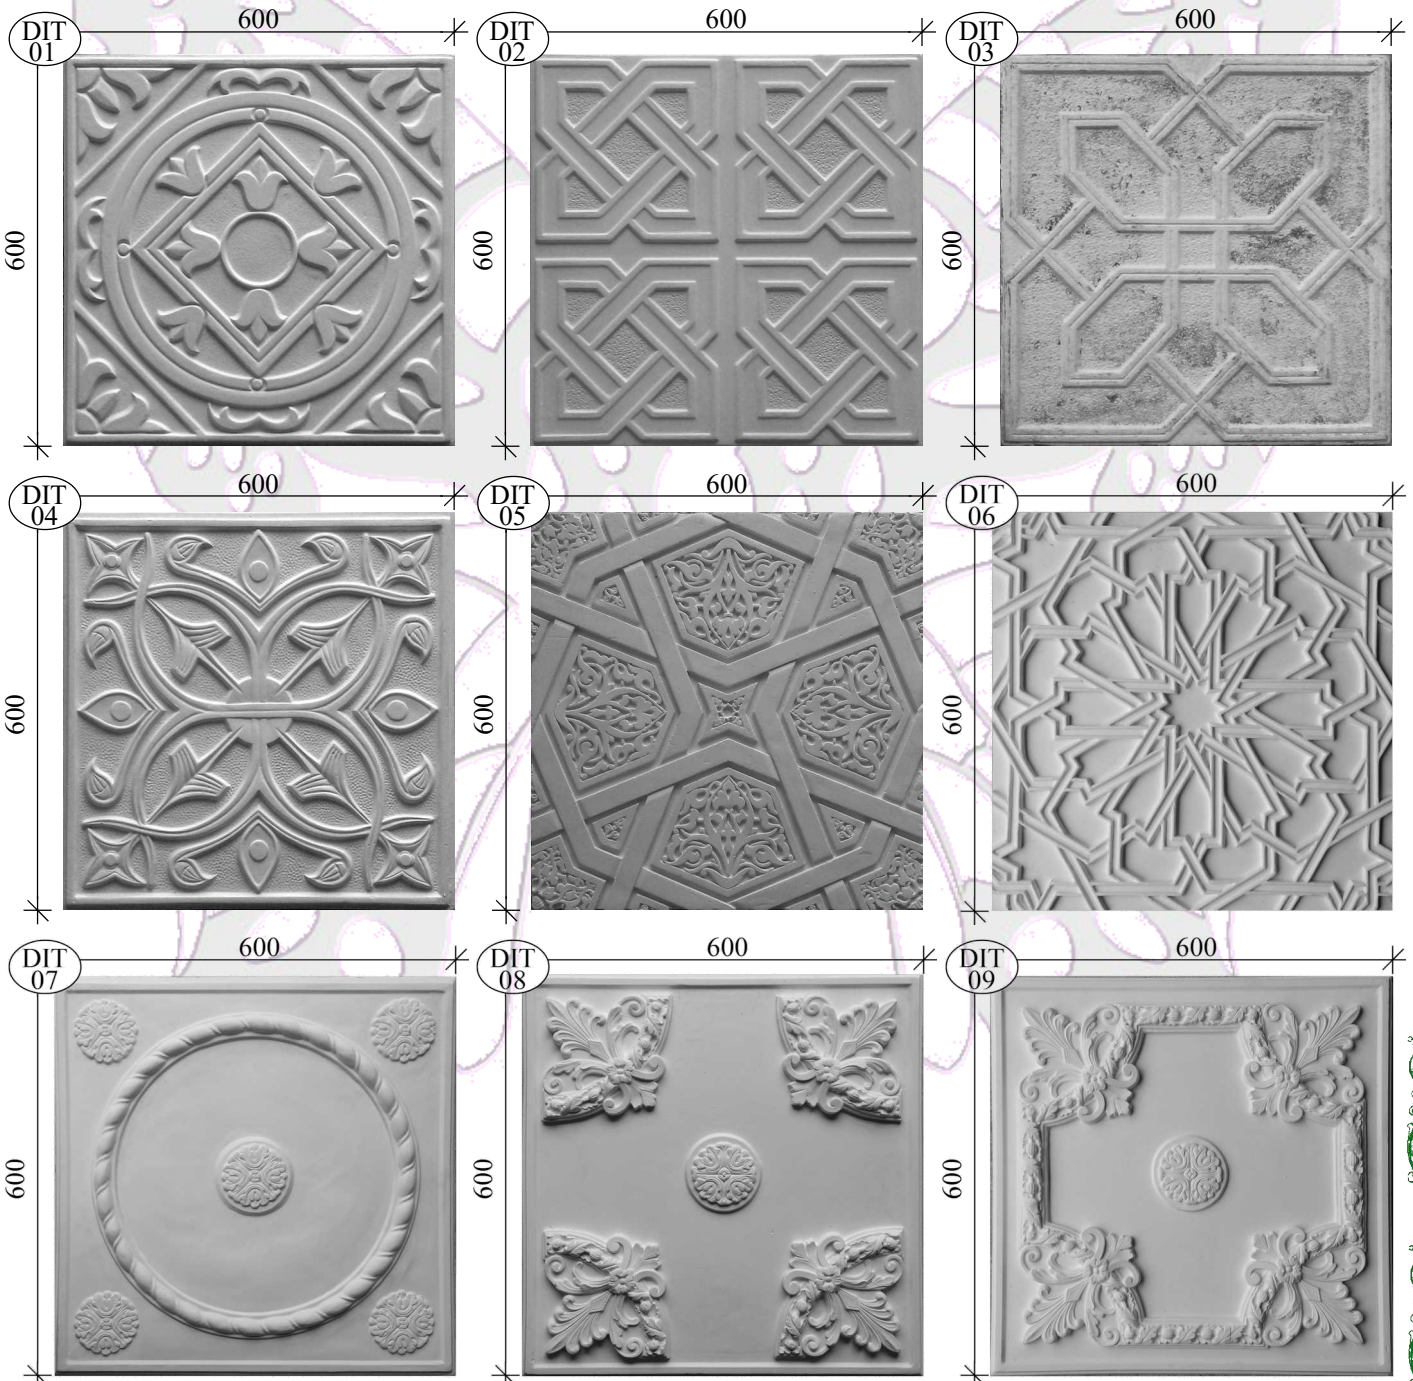

Ornamental Mouldings

Office:- 3 Cascade Place, Waterfall
KwaZulu-Natal, South Africa.
Web Site: www.mouldings.co.za

**Drop in
Tiles**

Tel: +27 (31) 705 7481
WhatsApp: +27 (31) 705 7481
Email: ornamental@mouldings.co.za

CODE	DESCRIPTION	PRICE
DIT/01	Tulip drop in tile 600x600mm	130.00
DIT/02	4 x Geopattern drop in tile 600x600mm	130.00
DIT/03	Geopattern drop in tile 600x600mm	130.00
DIT/04	Arrows drop in tile 600x600mm	130.00
DIT/05	Tree Geometric drop in tile 600x600mm	130.00
DIT/06	Geometric drop in tile 600x600mm	130.00
DIT/07	Rope Circle Drop In Tile 600x600mm	130.00
DIT/08	Leaf Corners Drop In Tile 600x600mm	130.00
DIT/09	Leaf Panel Drop In Tile 600x600mm	130.00

These are designed as drop in tiles for grid ceilings. They can be fixed directly to ceilings, however, and can be used as a panel and framed with a Wall Moulding from our range.

Prices Include 15% VAT. Measurements in mm.
Subject to change without notice. Errors and omissions excepted.