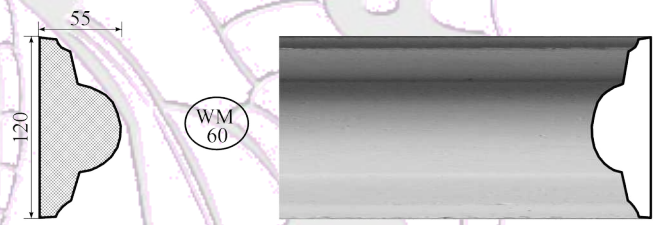

CODE	DESCRIPTION	UNIT	PRICE
WM/53	W/76 Triangle Ethnic 80mm	2.5m	150.00
WM/54	Triple Bubble 80mm	2.5m	140.00
WM/55	Double Bubble 150mm	2.5m	170.00
WM/56	Single Bubble 50mm	2.5m	140.00
WM/57	Crown - Extra Large 200mm	2.0m	190.00
WM/58	Stepped Wall Mould 170mm	2.0m	160.00
WM/59	Crown - Large 150mm	2.5m	185.00
WM/60	Crown 120mm	2.0m	175.00
WM/61	Architrave 130mm	2.5m	160.00
WM/62	Leaf Architrave 115mm	2.0m	135.00
WM/63	Flat Leaf 80mm	2.5m	140.00
WM/64	Eastern Arch 80mm	2.5m	140.00
WM/65	Capping 40mm	2.4m	115.00
WM/66	Eastern Y pattern 300mm	2.0m	330.00
WM/67	Stepped shadow line 115x45mm	2.5m	140.00
WM/68	Flat Geometric Triangles 70mm	2.5m	140.00
WM/69	Flat Stylized Flower & Leaf 85mm	2.5m	140.00
WM/70	Flat Flower & Scroll 85mm	2.5m	140.00
WM/71	Detailed leaf and scoll design 125mm	2.3m	185.00
WM/72	Bali style framing 70-150mm	1.44m	125.00
WM/73	Port Elizabeth Crown 125mm	2.4m	170.00