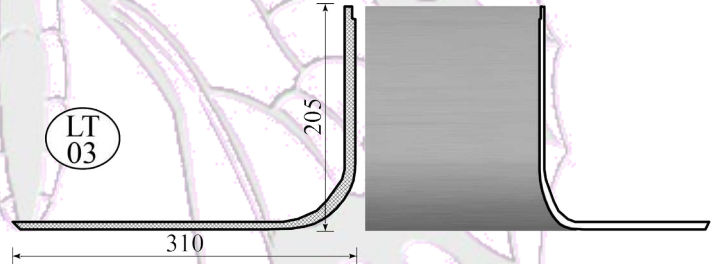

Light Troughs

Tel: +27 (31) 705 7481
WhatsApp: +27 (31) 705 7481
Email: ornamental@mouldings.co.za

CODE	DESCRIPTION	UNIT	PRICE
LT/01	Bubbles Light Trough	2.1m	231.00
LT/02	DL/01 - Mini Downlight Bulkhead	2.1m	216.00
LT/03	Curved Edge Bulkhead	2.1m	231.00
LT/04	COR/53 Downlight Bulkhead	2.1m	260.00
LT/05	COR/53 Light Trough	2.1m	231.00
LT/06	Rope Light Trough	2.1m	231.00
LT/07	Rope Light Trough - Small	2.1m	231.00
LT/08	Fluted Light Trough	2.1m	231.00
LT/10	Classic LED Strip Light Holder	2.5m	140.00
LT/11	Bubbles LED Strip Light Holder	2.5m	140.00
LT/12	Plain Lines & Cove Light Trough	2.1m	231.00
LT/13	Leaf & Bud Light Trough	2.1m	231.00
LT/14	Leaf & Bud Light Trough - Small	2.1m	231.00
LT/15	Porthole Light Trough	2.1m	231.00
LT/16	Porthole Downlight Bulkhead	2.1m	260.00
LT/17	COR/04 Downlight Bulkhead	2.1m	260.00
LT/18	COR/04 Uplight Trough	2.1m	231.00
LT/19	Shadow Line Box Downlight	2.1m	231.00
LT/20	Shadow line Flat Bulkhead	2.1m	231.00
LT/21	COR/103 Downlight Bulkhead	2.1m	260.00
LT/22	COR/103 Uplight Trough	2.1m	231.00
LT/CURV	Special Curved Light Trough	/m	350.00