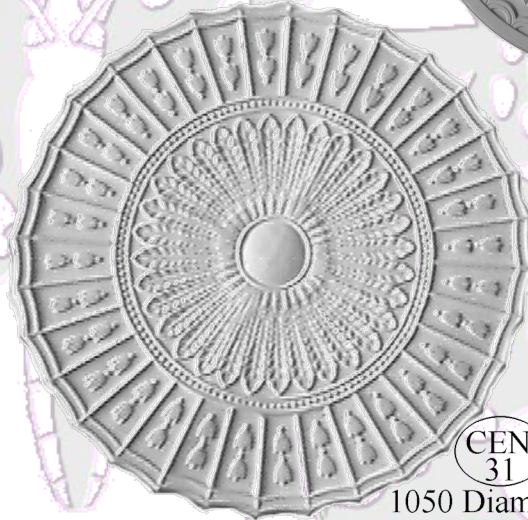

Ornamental Mouldings

Office:- 3 Cascade Place, Waterfall
KwaZulu-Natal, South Africa.
Web Site: www.mouldings.co.za

Ceiling Roses

Tel: +27 (31) 705 7481
WhatsApp: +27 (31) 705 7481
Email: ornamental@mouldings.co.za

Prices Include 15% VAT. Measurements in mm.
Subject to change without notice. Errors and omissions excepted.