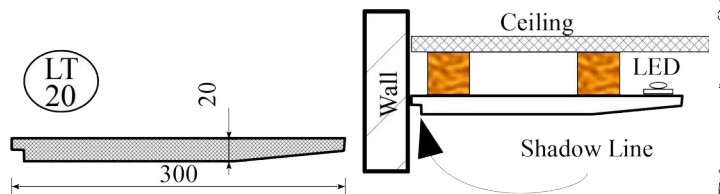

Ornamental Mouldings

Office:- 3 Cascade Place, Waterfall
KwaZulu-Natal, South Africa.
Web Site: www.mouldings.co.za

Light Troughs

Tel: +27 (31) 705 7481
WhatsApp: +27 (31) 705 7481
Email: ornamental@mouldings.co.za

Prices Include 15% VAT. Measurements in mm.
Subject to change without notice. Errors and omissions excepted.