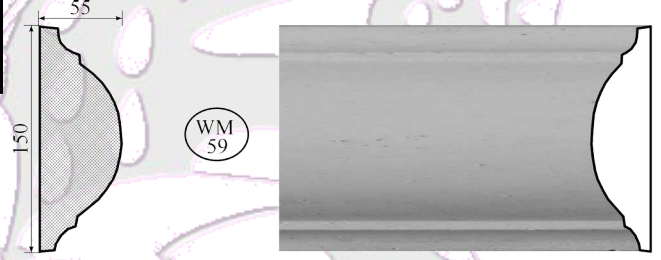

CODE	DESCRIPTION	UNIT	PRICE
WM/53	W/76 Triangle Ethnic 80mm	2.5m	150.00
WM/54	Triple Bubble 80mm	2.5m	140.00
WM/55	Double Bubble 150mm	2.5m	170.00
WM/56	Single Bubble 50mm	2.5m	140.00
WM/57	Crown - Extra Large 200mm	2.0m	190.00
WM/58	Stepped Wall Mould 170mm	2.0m	160.00
WM/59	Crown - Large 150mm	2.5m	185.00
WM/60	Crown 120mm	2.0m	175.00
WM/61	Architrave 130mm	2.5m	160.00
WM/62	Leaf Architrave 115mm	2.0m	135.00
WM/63	Flat Leaf 80mm	2.5m	140.00
WM/64	Eastern Arch 80mm	2.5m	140.00
WM/65	Capping 40mm	2.4m	115.00
WM/66	Eastern Y pattern 300mm	2.0m	330.00
WM/67	Stepped shadow line 115x45mm	2.5m	140.00
WM/68	Flat Geometric Triangles 70mm	2.5m	140.00
WM/69	Flat Stylized Flower & Leaf 85mm	2.5m	140.00
WM/70	Flat Flower & Scroll 85mm	2.5m	140.00
WM/71	Detailed leaf and scoll design 125mm	2.3m	185.00
WM/72	Bali style framing 70-150mm	1.44m	125.00
WM/73	Port Elizabeth Crown 125mm	2.4m	170.00