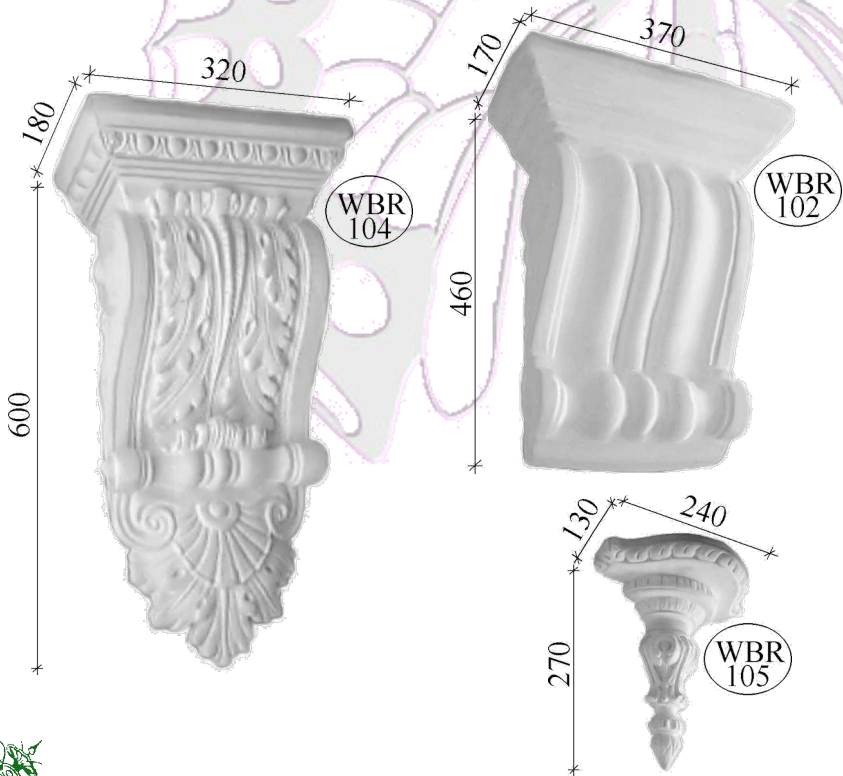

Ornamental Mouldings

Office:- 3 Cascade Place, Waterfall
KwaZulu-Natal, South Africa.
Web Site: www.mouldings.co.za

Wall Sconces

Tel: +27 (31) 705 7481
WhatsApp: +27 (31) 705 7481
Email: ornamental@mouldings.co.za

CODE	DESCRIPTION	PRICE
WBR/098	Leaf - bookend 150x175x120	150.00
WBR/099	Fruit and Leaf Key 235x265x110	280.00
WBR/100	Leaf corbel 85x150x85	140.00
WBR/101	Scroll & Leaf 80x110x60	90.00
WBR/101T	Scroll & Leaf & Top 125x145x60	100.00
WBR/102	scroll corbel 370x460x170	550.00
WBR/103	Two scrolls and leaf 180x280x130	320.00
WBR/103T	Two scrolls and leaf & Top 205x320x130	350.00
WBR/104	Heavy floral 320x600x180	650.00
WBR/105	carved bracket 240x270x130	250.00
WBR/106	Ornate boxy scroll 220x280x250	500.00
WBR/107	Florida fronds 300x500x190	500.00
WBR/108	Soffit support 140x540x200	500.00
WBR/109	Corinthian sconce 380x400x220	500.00
WBR/110	Soffit support 225x440x150	500.00
WBR/111	Soffit support 285x520x305	650.00
WBR/112	Laced sconce 275x310x140	250.00
WBR/113	Leaf corbel 110x250x135	300.00
WBR/114	Scalloped Sconce 150x260x160	260.00
WBR/115	Palm Bracket 300x220x150	300.00
WBR/116	Hollis detail 290x520x140	500.00
WBR/117	Leaf 45x70x30	40.00
WBR/118	Leaf scroll 70x110x50	50.00
WBR/118T	Leaf scrollPLSTop 100x150x60	60.00

Prices Include 15% VAT. Measurements in mm.
Subject to change without notice. Errors and omissions excepted.