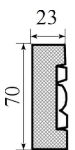

Ornamental Mouldings

Office:- 3 Cascade Place, Waterfall
KwaZulu-Natal, South Africa.
Web Site: www.mouldings.co.za

**Wall
Mouldings**

Tel: +27 (31) 705 7481
WhatsApp: +27 (31) 705 7481
Email: ornamental@mouldings.co.za

WM 63

WM 69

WM 64

WM 70

WM 65

WM 71

WM 66

WM 72

WM 67

WM 68

WM 73

Prices Include 15% VAT. Measurements in mm.
Subject to change without notice. Errors and omissions excepted.