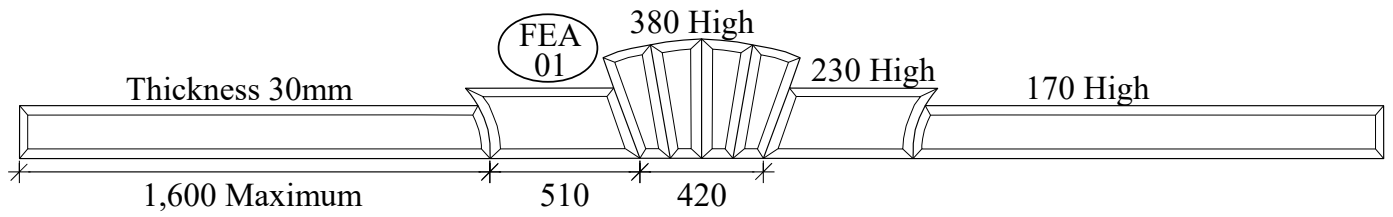

Ornamental Mouldings

Office:- 3 Cascade Place, Waterfall
KwaZulu-Natal, South Africa.
Web Site: www.mouldings.co.za

Other Mouldings

Tel: +27 (31) 705 7481
WhatsApp: +27 (31) 705 7481
Email: ornamental@mouldings.co.za

CODE	DESCRIPTION	UNIT	PRICE	CODE	DESCRIPTION	PRICE
CEN/SOO	Round Religious Script 710mm	Each	520.00	FEA/01	for arch - square 4640mm max	800.00
CEN/SOO/2	E Religious Script 670mm	Each	520.00	PLA/05	Framed Religious Plaque 1 580x760mm	495.00
CEN/SOO/3	RM Religious Script 670mm	Each	520.00	PLA/06	Framed Religious Plaque 2 580x760mm	495.00