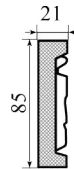

Ornamental Mouldings

Office:- 3 Cascade Place, Waterfall
KwaZulu-Natal, South Africa.
Web Site: www.mouldings.co.za

**Wall
Mouldings**

Tel: +27 (31) 705 7481
WhatsApp: +27 (31) 705 7481
Email: ornamental@mouldings.co.za

WM 63

WM 69

WM 64

WM 70

WM 65

WM 71

WM 66

WM 72

WM 67

WM 68

WM 73

Prices Include 15% VAT. Measurements in mm.
Subject to change without notice. Errors and omissions excepted.