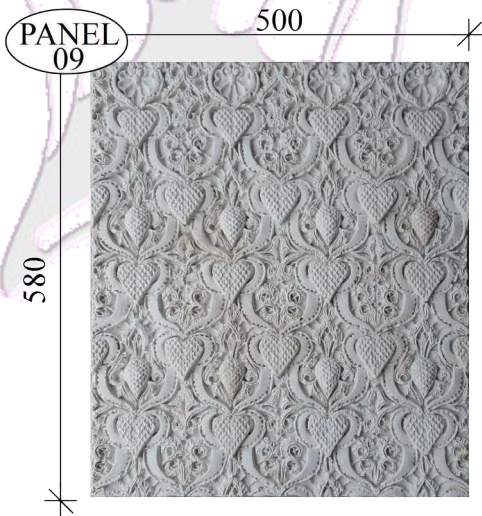

**Panels &
Plaques**

Tel: +27 (31) 705 7481
WhatsApp: +27 (31) 705 7481
Email: ornamental@mouldings.co.za

CODE	DESCRIPTION	PRICE
PANEL/01	Fine Geometric double DIT 600x1200mm	350.00
PANEL/02	Intricate 6x Geometric 550x810mm	200.00
PANEL/03	Large Rose Geometric 990x990mm	495.00
PANEL/04	Flower Geometric Design 770x770mm	270.00
PANEL/05	Gothic Trellis Panel 500x1300mm	350.00
PANEL/08	Flower in diamond trellis 520x870mm	210.00
PANEL/09	Intricate Heart Pattern 500x580mm	130.00
PANEL/13	Flower in Stars x 8 470x840mm	180.00