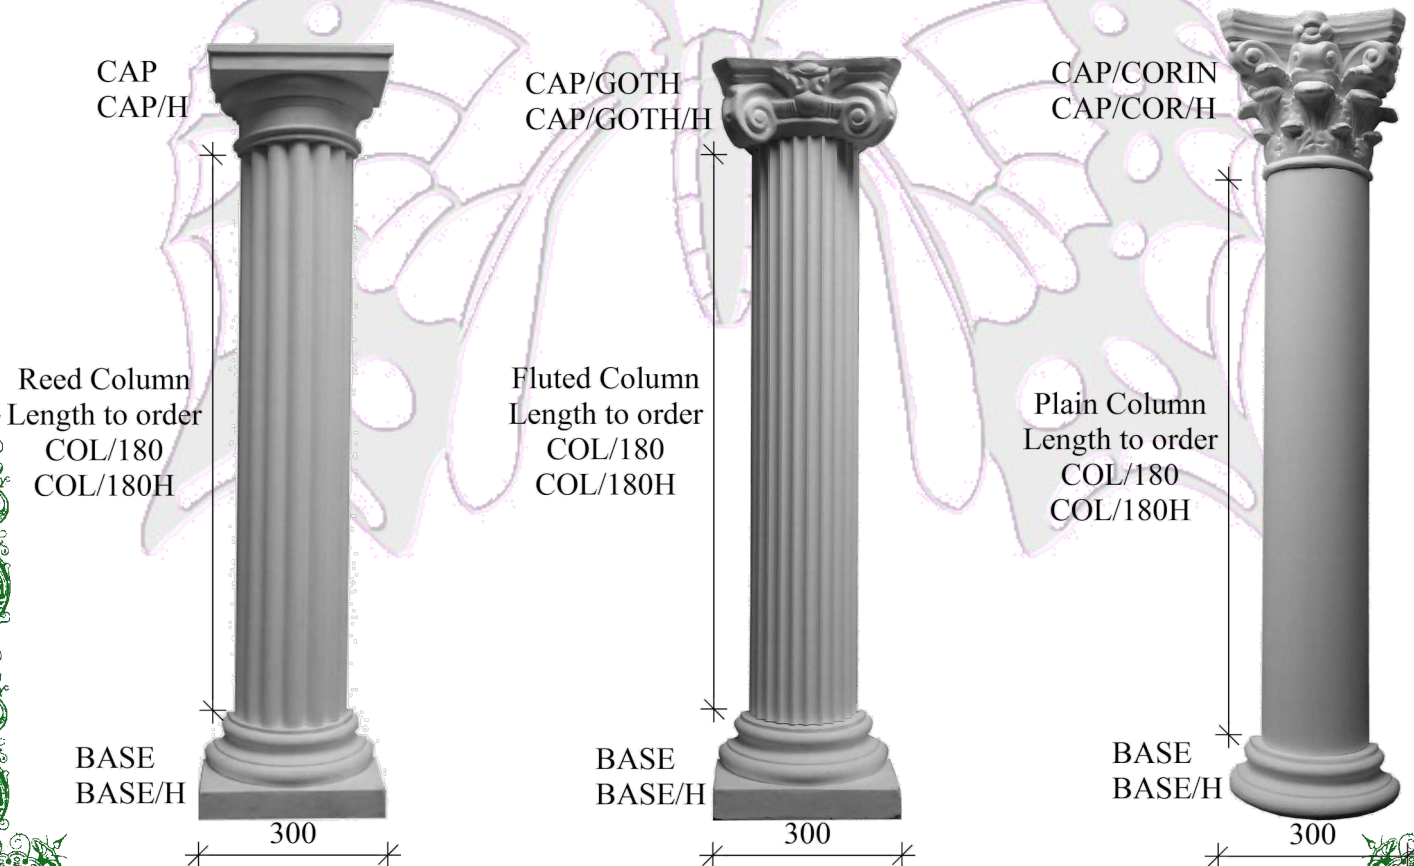

Prices Include 15% VAT. Measurements in mm.
Subject to change without notice. Errors and omissions excepted.