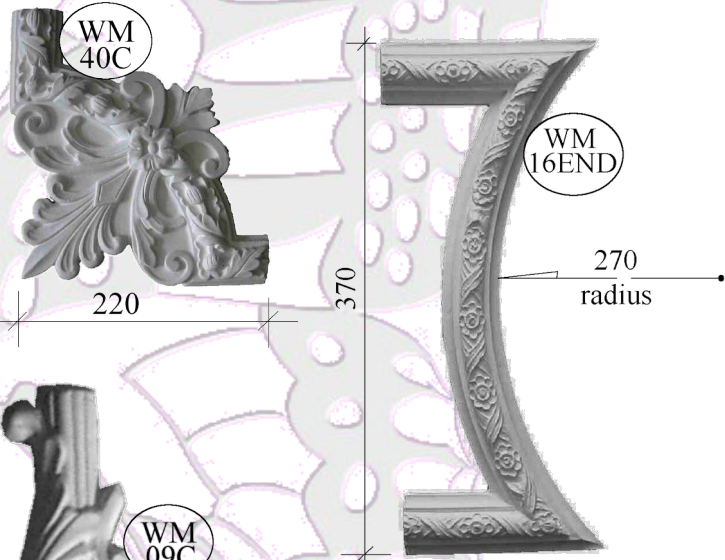

CODE	DESCRIPTION	UNIT	PRICE
WM/02C	Curve 140rad	Each	25.00
WM/04/BASE	Base 170 high	Each	70.00
WM/05C	Corner 300rad	Each	35.00
WM/06C	Corner 200rad	Each	35.00
WM/07/BASE	Base 170 high	Each	70.00
WM/07/CAP	Cap	Each	35.00
WM/08/BASE	Base 195 high	Each	70.00
WM/08/CAP	Cap	Each	35.00
WM/09C	Flower Corner 350x350	Each	70.00
WM/12/BASE	Base 195high	Each	70.00
WM/12/CAP	Cap	Each	35.00
WM/16C	Corner 130rad	Each	35.00
WM/16CIR	Circle - Big 650diam	Each	140.00
WM/16CIR/S	Circle - Small 360diam	Each	75.00
WM/16END	End 370mm	Each	45.00
WM/17/ARC	Arch 110rad	Each	35.00
WM/17C	Corner 60rad	Each	25.00
WM/18/DH	Door Header 1200mm	Each	140.00
WM/19C	Curve 300rad	Each	30.00
WM/20/CIR/B	Circle - Big 1010diam	Each	185.00
WM/20/CIR/S	Circle - Small 710diam	Each	140.00
WM/20/CIR/T	Circle - Tiny 300diam	Each	70.00
WM/20C	Corner 200rad	Each	55.00
WM/22C	Corner 200 rad	Each	30.00
WM/22C/SMALL	Corner 150rad	Each	30.00
WM/22CIR	Circle 205diam	Each	30.00
WM/25C	Corner 200rad	Each	35.00
WM/35/END	End Return	Each	50.00
WM/38/BASE	Base 190 high	Each	90.00
WM/39/CIR	Circle 60rad	Each	45.00
WM/39C	Corner 160rad	Each	45.00
WM/40C	Flower Corner 210x210	Each	60.00
WM/40C/PLAIN	Corner 100rad	Each	30.00
WM/BASE/L	Base Large 195high	Each	95.00
WM/BASE/M	Base Medium 195high	Each	55.00
WM/BASE/S	Base Small 195high	Each	45.00
WM/BLK/S	Plain Interest Block 80sq	Each	15.00
WM/BLK/SC	Interest Block with Circles 80sq	Each	15.00
WM/BLK/SF	Flower Interest block 80sq	Each	15.00
WM/BLK/SF2	Interest block PLS ORN/28 80sq	Each	15.00
WM/BLK/SFC	Carved Flower Interest block 80sq	Each	15.00
WM/BLK/M	Plain Interest Block 100sq	Each	20.00
WM/BLK/MC	Interest Block with Circles 100sq	Each	20.00
WM/BLOCK/REC	Rectangle with Flower 110x85	Each	25.00
KEY/S	keystone - small	Each	60.00
KEY/M	keystone - medium	Each	75.00
KEY/L	Keystone - large	Each	85.00

Prices Include 15% VAT. Measurements in mm.
Subject to change without notice. Errors and omissions excepted.