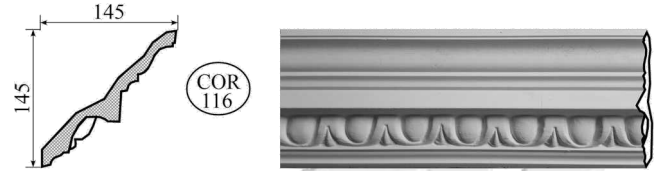

Ornamental Mouldings

Office:- 3 Cascade Place, Waterfall
KwaZulu-Natal, South Africa.
Web Site: www.mouldings.co.za

Cornice

Tel: +27 (31) 705 7481
WhatsApp: +27 (31) 705 7481
Email: ornamental@mouldings.co.za

COR 105

COR 115

COR 106

COR 116

COR 107

COR 108

COR 117

COR 109

COR 110

COR 118

COR 111

COR 119

COR 112

COR 120

COR 113

COR 121

COR 114

COR 122

Prices Include 15% VAT. Measurements in mm.
Subject to change without notice. Errors and omissions excepted.