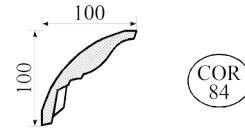

Ornamental Mouldings

Office:- 3 Cascade Place, Waterfall
KwaZulu-Natal, South Africa.
Web Site: www.mouldings.co.za

Cornice

Tel: +27 (31) 705 7481
WhatsApp: +27 (31) 705 7481
Email: ornamental@mouldings.co.za

Prices Include 15% VAT. Measurements in mm.
Subject to change without notice. Errors and omissions excepted.