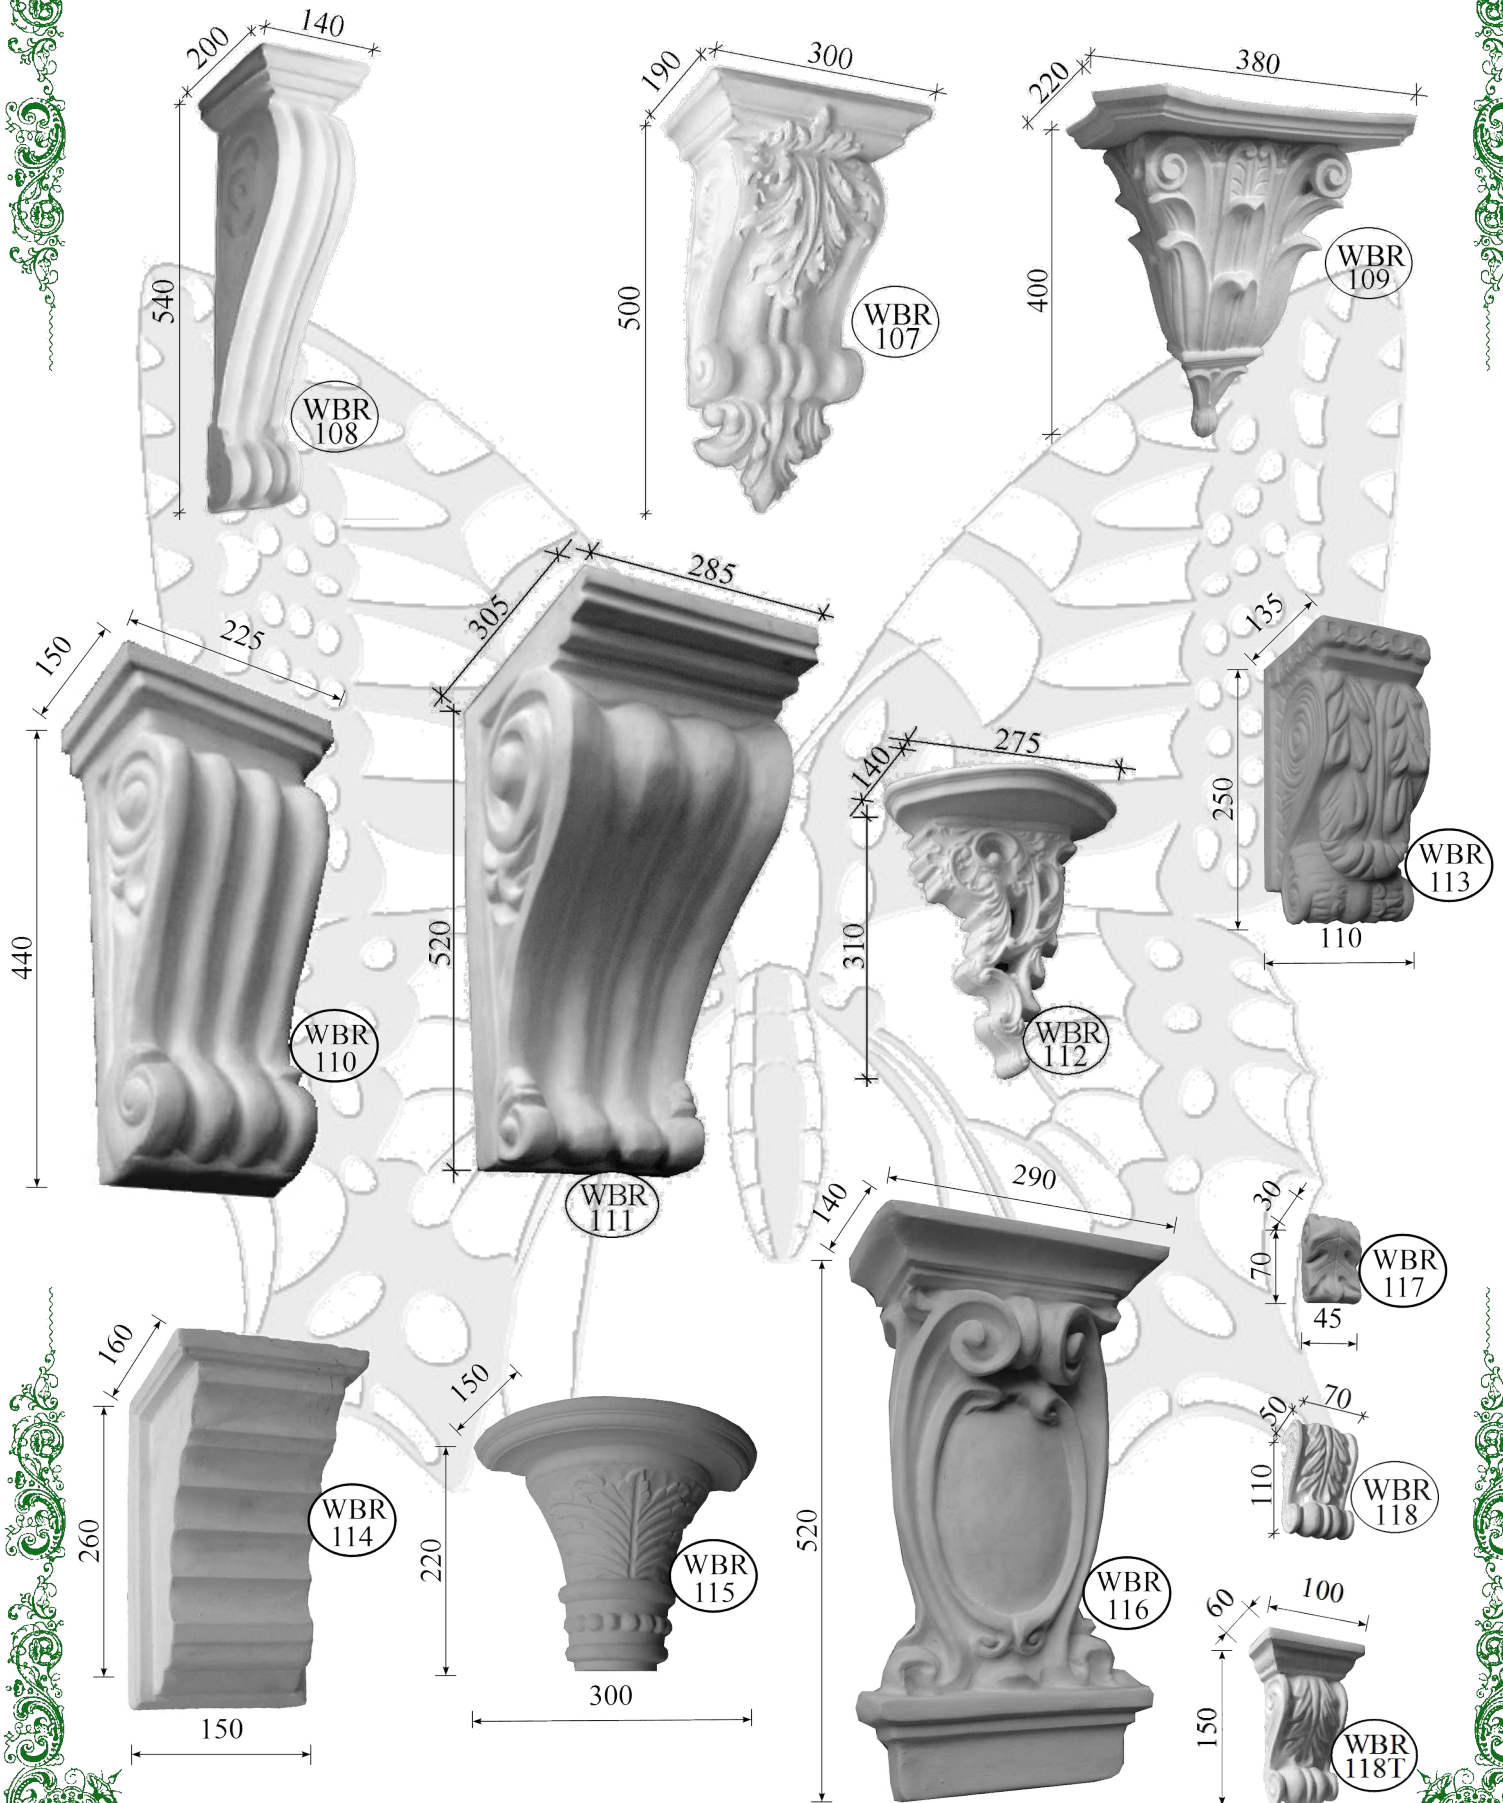

Ornamental Mouldings

Office:- 3 Cascade Place, Waterfall
KwaZulu-Natal, South Africa.
Web Site: www.mouldings.co.za

Wall Sconces

Tel: +27 (31) 705 7481
WhatsApp: +27 (31) 705 7481
Email: ornamental@mouldings.co.za

Prices Include 15% VAT. Measurements in mm.
Subject to change without notice. Errors and omissions excepted.