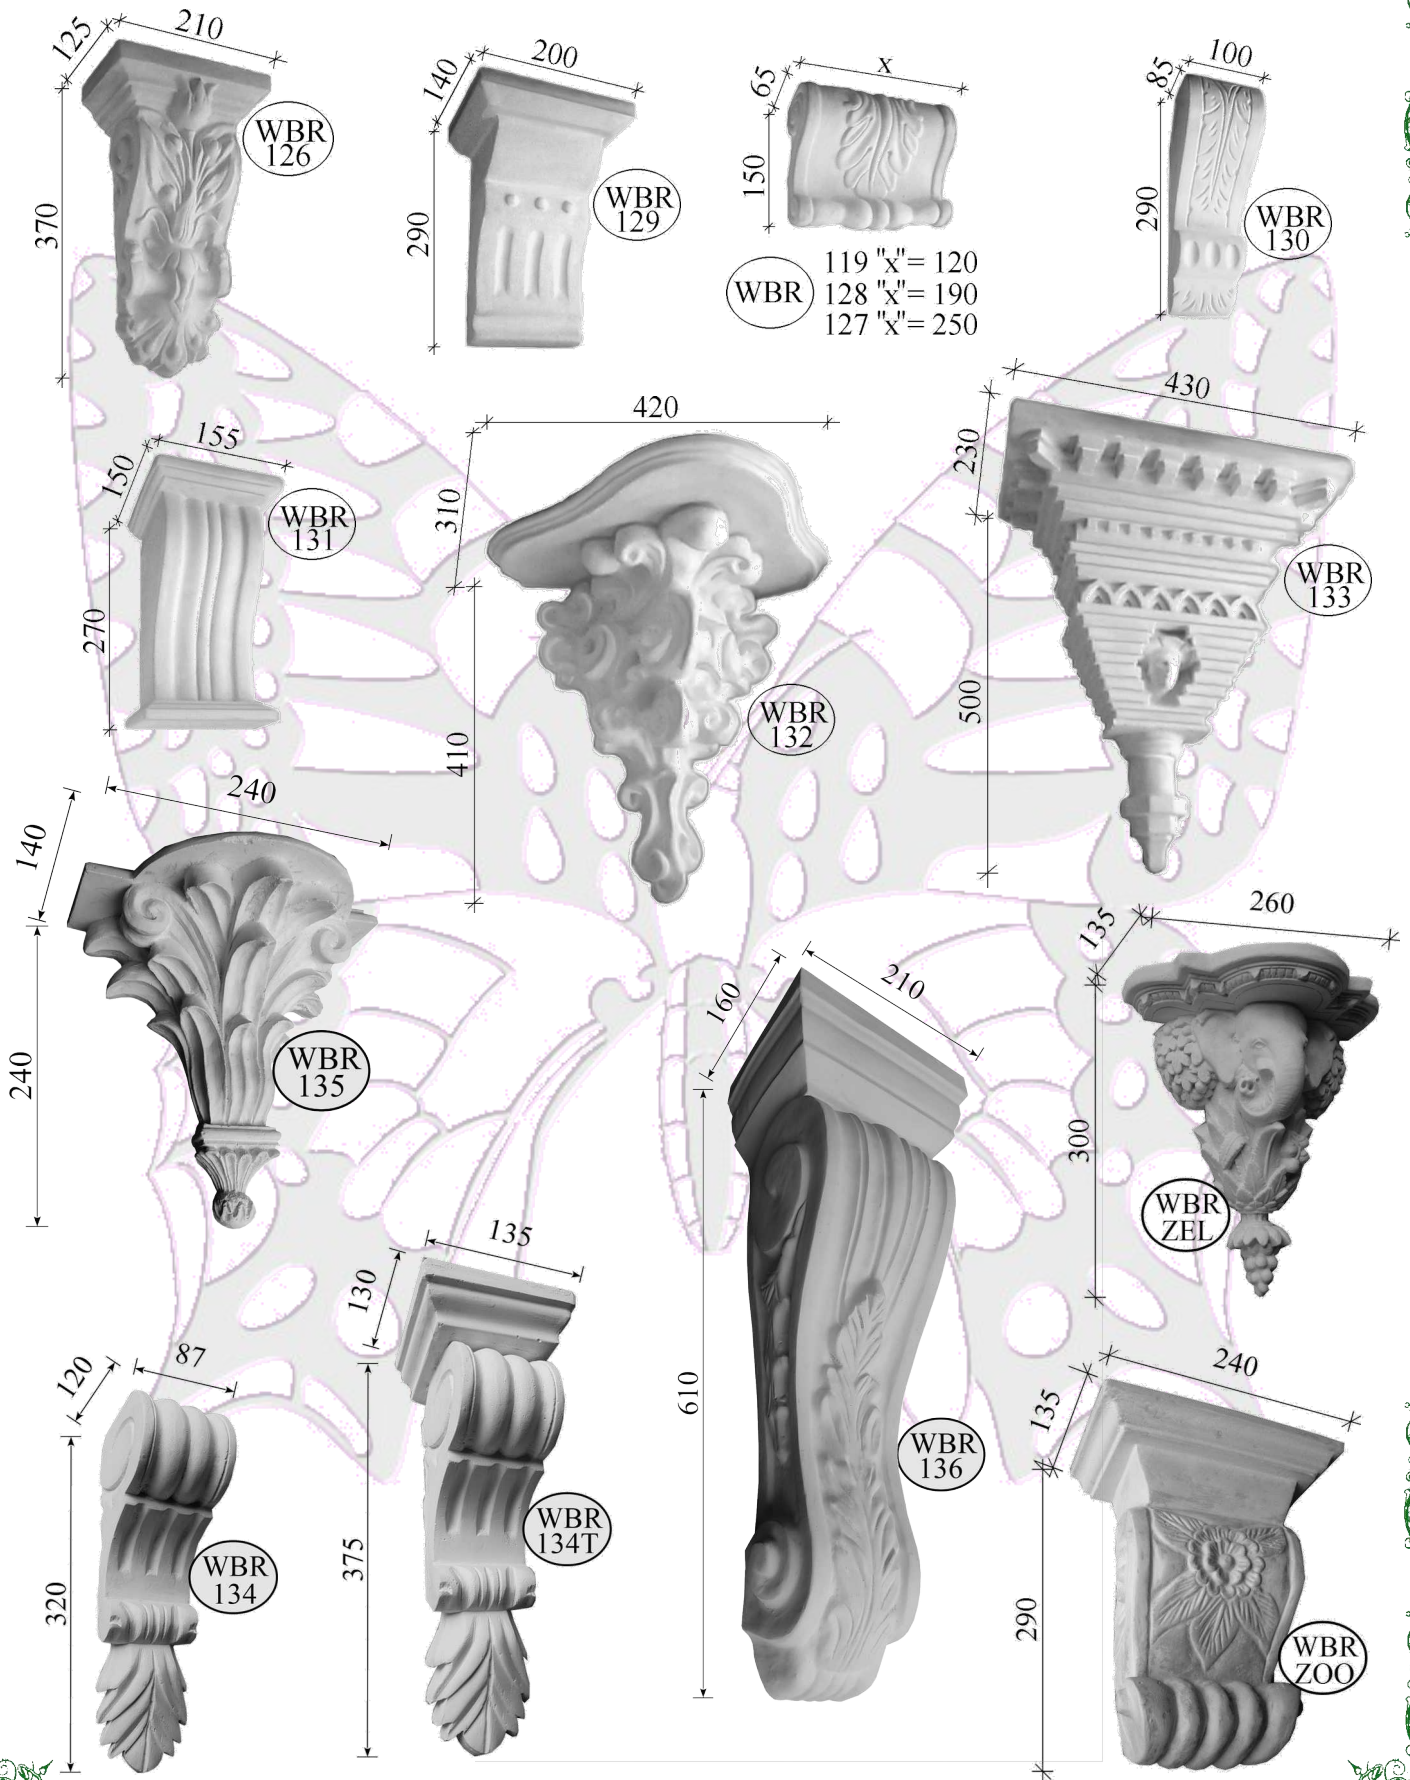

Ornamental Mouldings

Office:- 3 Cascade Place, Waterfall
KwaZulu-Natal, South Africa.
Web Site: www.mouldings.co.za

Wall Sconces

Tel: +27 (31) 705 7481
WhatsApp: +27 (31) 705 7481
Email: ornamental@mouldings.co.za

Prices Include 15% VAT. Measurements in mm.
Subject to change without notice. Errors and omissions excepted.