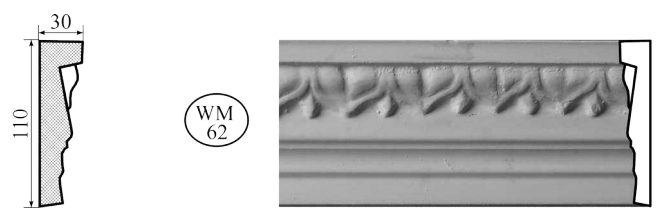

CODE	DESCRIPTION	UNIT	PRICE
WM/53	W/76 Triangle Ethnic 80mm	2.5m	150.00
WM/54	Triple Bubble 80mm	2.5m	140.00
WM/55	Double Bubble 150mm	2.5m	170.00
WM/56	Single Bubble 50mm	2.5m	140.00
WM/57	Crown - Extra Large 200mm	2.0m	190.00
WM/58	Stepped Wall Mould 170mm	2.0m	160.00
WM/59	Crown - Large 150mm	2.5m	185.00
WM/60	Crown 120mm	2.0m	175.00
WM/61	Architrave 130mm	2.5m	160.00
WM/62	Leaf Architrave 115mm	2.0m	135.00
WM/63	Flat Leaf 80mm	2.5m	140.00
WM/64	Eastern Arch 80mm	2.5m	140.00
WM/65	Capping 40mm	2.4m	115.00
WM/66	Eastern Y pattern 300mm	2.0m	330.00
WM/67	Stepped shadow line 115x45mm	2.5m	140.00
WM/68	Flat Geometric Triangles 70mm	2.5m	140.00
WM/69	Flat Stylized Flower & Leaf 85mm	2.5m	140.00
WM/70	Flat Flower & Scroll 85mm	2.5m	140.00
WM/71	Detailed leaf and scoll design 125mm	2.3m	185.00
WM/72	Bali style framing 70-150mm	1.44m	125.00
WM/73	Port Elizabeth Crown 125mm	2.4m	170.00