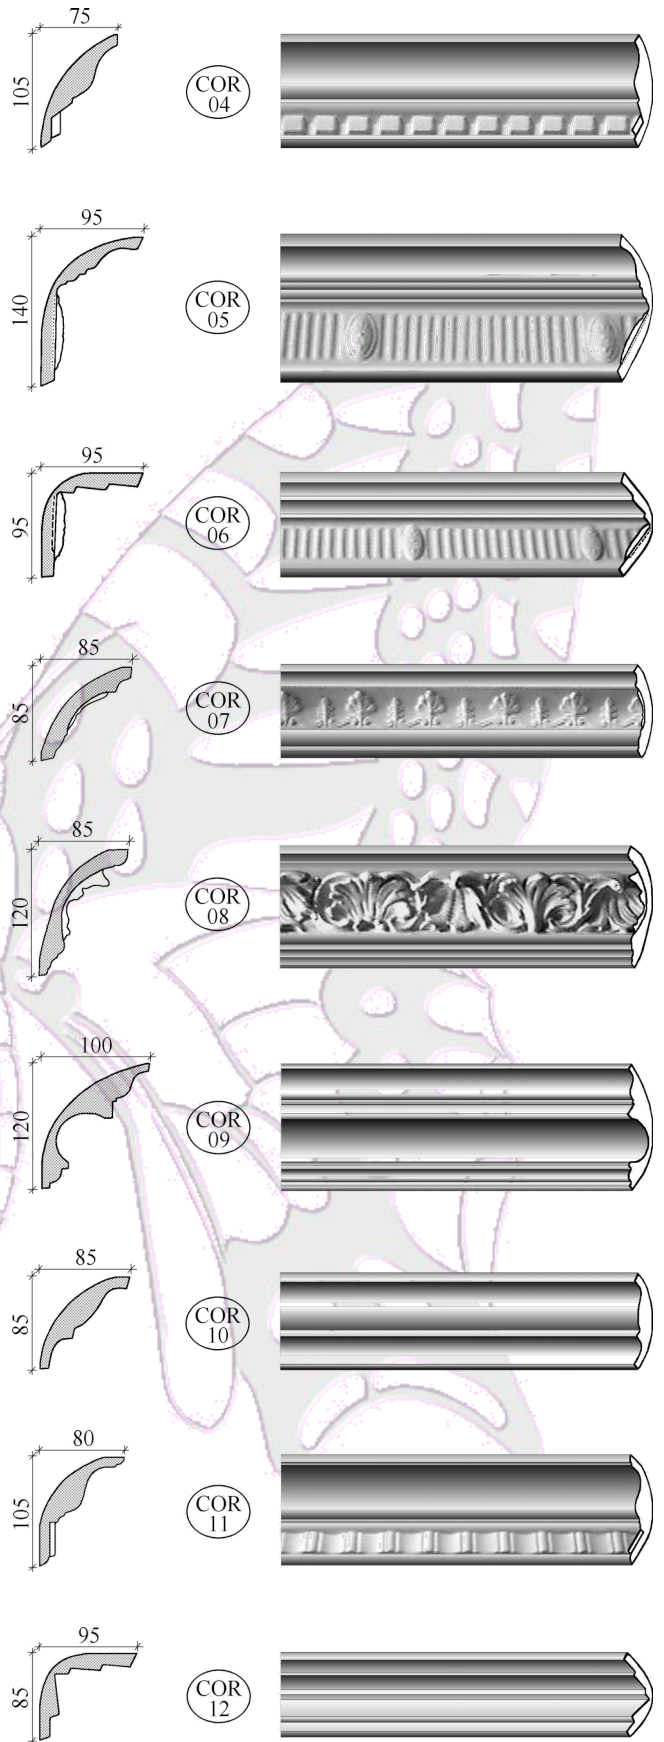

Cornice

Tel: +27 (31) 705 7481
WhatsApp: +27 (31) 705 7481
Email: ornamental@mouldings.co.za

CODE	DESCRIPTION	UNIT	PRICE
COR/01	Scroll & Pot 215mm	2.5m	185.00
COR/02	Egg & Dart 155mm	2.5m	170.00
COR/03	Linenfold 150mm	2.5m	170.00
COR/04	Dental 125mm	2.5m	170.00
COR/05	Flute & Shield 170mm	2.5m	180.00
COR/06	Flute & Shield 135mm	2.5m	180.00
COR/07	Fan & Plant 120mm	2.5m	170.00
COR/08	Neptune 145mm	2.5m	180.00
COR/09	Cavetto 160mm	2.5m	180.00
COR/10	Rounded Plain 120mm	2.5m	170.00
COR/11	Rib & Flute 130mm	2.5m	170.00
COR/12	Plain Lines - Angled 125mm	2.5m	170.00
COR/13	Adam Bow & Bell 135mm	2.5m	170.00
COR/14	Adam Bow & Bud 155mm	2.5m	180.00
COR/15	Plain with Wave 160mm	2.5m	180.00
COR/16	Fluted 140mm	2.5m	170.00
COR/17	Leaf & Grape 200mm	2.5m	185.00
COR/18	Dental 155mm	2.5m	175.00
COR/19	Egg, Dart & Dental 185mm	2.5m	188.00
COR/20	Dental 65mm	2.5m	138.00
COR/21	Square Vertical Flute 180mm	2.5m	180.00
COR/22	Double Cove 195mm	2.5m	180.00
COR/23	Egg & Dart 90mm	2.3m	170.00
COR/24	Plain Cove 105mm	2.5m	165.00
COR/25	Plain Cove 125mm	2.5m	170.00
COR/26	Plain Cove 70mm	2.5m	138.00
COR/27	Plain Cove & Crown 240mm	2.5m	215.00
COR/28	Plain Scocia 45mm	2.5m	138.00
COR/29	Plain Scocia 55mm	2.5m	138.00
COR/30	Plain Scocia 150mm	2.5m	170.00
COR/31	Plain Scocia 115mm	2.5m	163.00

Prices Include 15% VAT. Measurements in mm.
Subject to change without notice. Errors and omissions excepted.