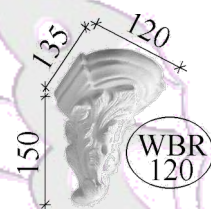

CODE	DESCRIPTION	PRICE
WBR/119	Scroll leaf 120x150x65	100.00
WBR/120	Fronds corbel 120x150x135	150.00
WBR/121	Grapes corbel 140x140x120	150.00
WBR/122	Leaf 65x85x45	50.00
WBR/123	Colonial Corbel 320x320x240	750.00
WBR/124	Jayjay 300x550x170mm	650.00
WBR/125	Corinthian 300x320x150mm	500.00
WBR/126	Flower corbel 210x370x125	350.00
WBR/127	Leaf scroll 250x150x65	160.00
WBR/128	Leaf scroll 190x150x65	130.00
WBR/129	Fluted corbel 200x290x140	300.00
WBR/130	Fine leaf 100x290x85	150.00
WBR/131	Vertical scroll 155x270x150	300.00
WBR/132	Curley scone 420x410x310	500.00
WBR/133	Greek bracket 430x500x230	500.00
WBR/134	Scroll Leaf new 85x320x120	190.00
WBR/134T	Scroll Leaf & Top 135x370x130	200.00
WBR/135	Mangar design 240x240x140	280.00
WBR/136	Long 2 Scrolls & Leaf 210x610x160	500.00
WBR/ZEL	Elephant bracket 260x300x135	400.00
WBR/ZOO	Flower bracket 240x290x135	350.00