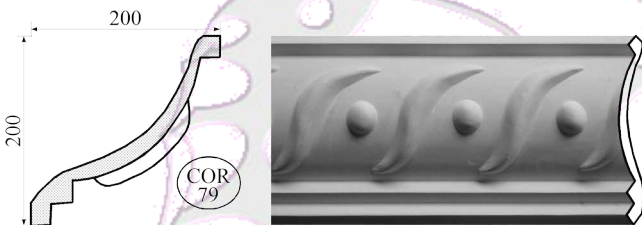

Ornamental Mouldings

Office:- 3 Cascade Place, Waterfall
KwaZulu-Natal, South Africa.
Web Site: www.mouldings.co.za

Cornice

Tel: +27 (31) 705 7481
WhatsApp: +27 (31) 705 7481
Email: ornamental@mouldings.co.za

Prices Include 15% VAT. Measurements in mm.
Subject to change without notice. Errors and omissions excepted.