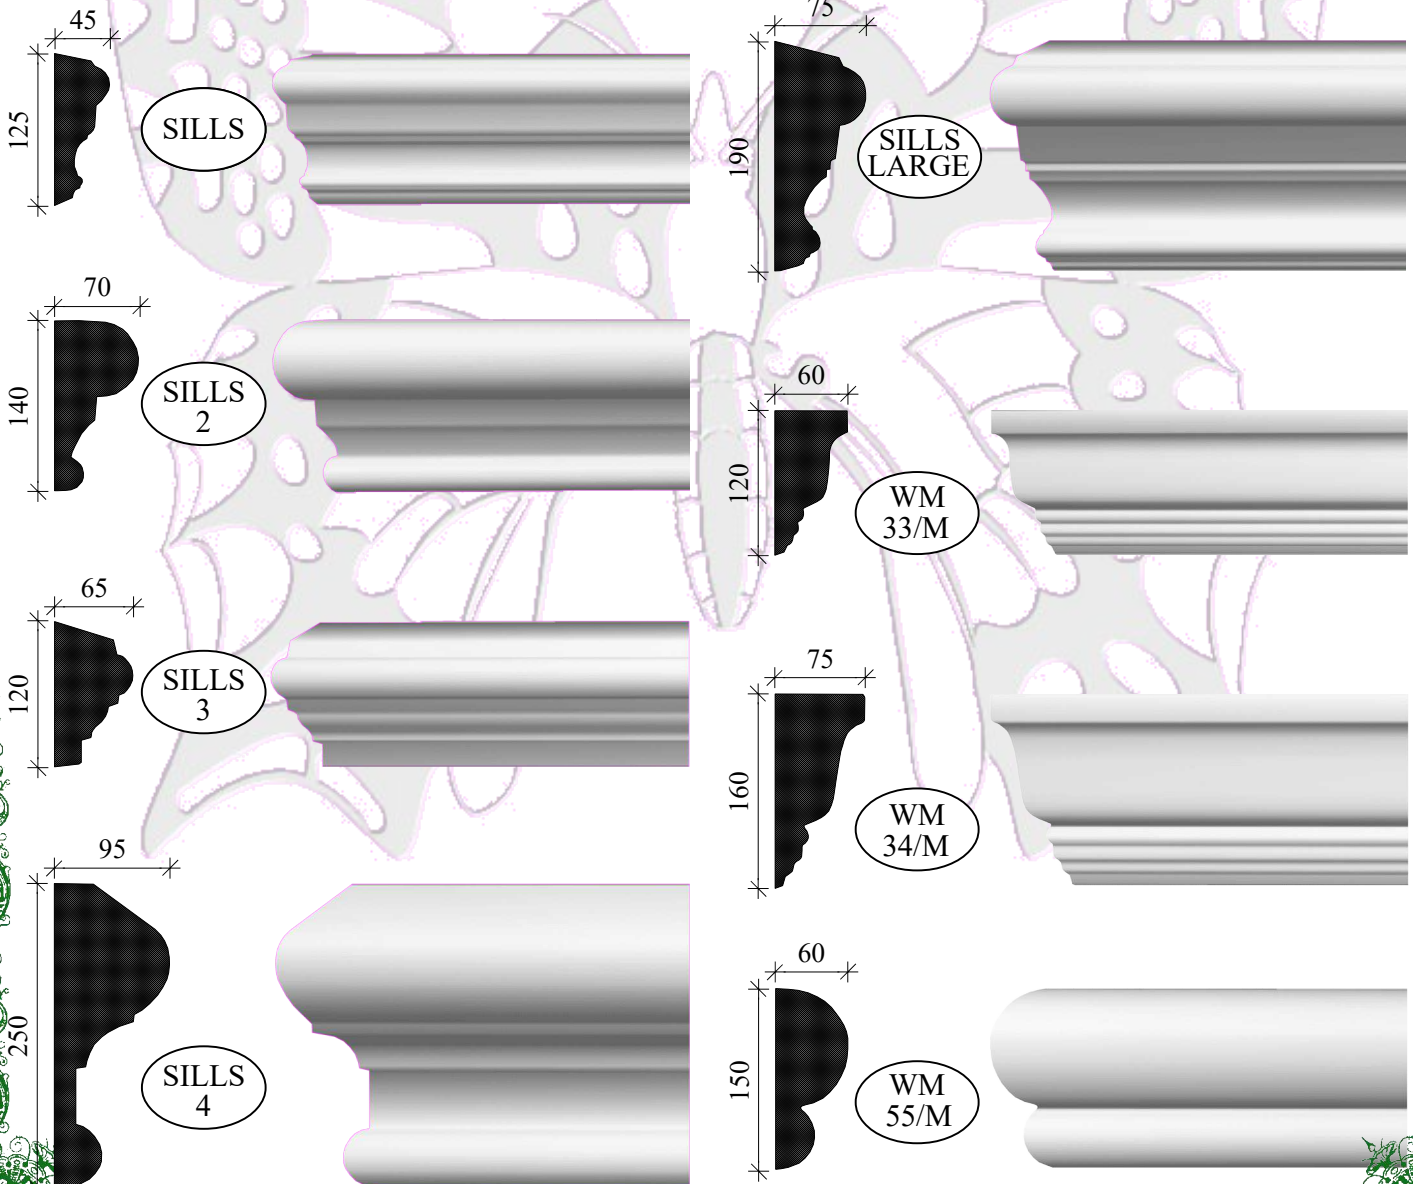

Ornamental Mouldings

Office: - 3 Cascade Place, Waterfall
KwaZulu-Natal, South Africa.
Web Site: www.mouldings.co.za

Window Sills

Tel: +27 (31) 705 7481
WhatsApp: +27 (31) 705 7481
Email: ornamental@mouldings.co.za

CODE	DESCRIPTION	UNIT	PRICE
SILLS	Sill Moulding - Plaster 125mm	2.5m	196.00
*SILLS	Cement Sill Moulding 125mm	/m	203.00
SILLS/2	Sill Moulding - Plaster 140mm	2.5m	215.00
*SILLS/2	Cement Sill Moulding 140mm	/m	215.00
SILLS/3	Sill Moulding - Plaster 120mm	2.5m	225.00
*SILLS/3	Cement Sill Moulding 120mm	/m	203.00
SILLS/4	Sills Moulding - Plaster 250mm	2.5m	265.00
*SILLS/4	Cement Sill Moulding 250mm	/m	282.00
SILLS/LARGE	Sill Moulding - Plaster 190mm	2.5m	237.00
*SILLS/LARGE	Cement Sill Moulding 190mm	/m	248.00
*WM/33/M	Cement Sill Moulding 120mm	/m	203.00
*WM/34/M	Cement Sill Moulding 160mm	/m	232.00
*WM/55/M	Cement Sills Moulding 150mm	/m	215.00

Window sill mouldings are designed to be fitted flat on the wall, under the window opening. The reveal is then plastered back to the frame at an angle.

Our window sill mouldings are made to order to the correct size for your windows. The returns on each side as in the pictures are pre-formed on each sill, saving you time.

Prices Include 15% VAT. Measurements in mm.
Subject to change without notice. Errors and omissions excepted.