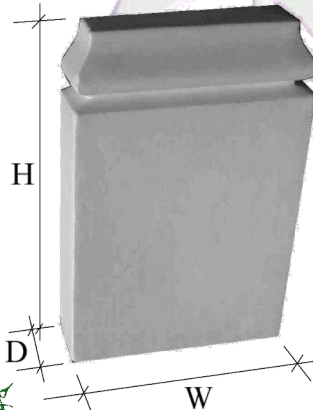

Wall Moulding Base Blocks