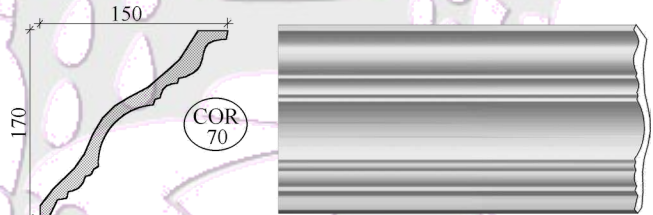

Office:- 3 Cascade Place, Waterfall
KwaZulu-Natal, South Africa.
Web Site: www.mouldings.co.za

Cornice

Tel: +27 (31) 705 7481
WhatsApp: +27 (31) 705 7481
Email: ornamental@mouldings.co.za

CODE	DESCRIPTION	UNIT	PRICE
COR/63	Greek Key 150mm	2.5m	180.00
COR/64	Leaf & Scroll Edge 140mm	2.5m	180.00
COR/65	Plain Cove & Step 100mm	2.5m	150.00
COR/66	Multipattern with Brackets 255mm	2.0m	300.00
COR/67	Cove with Steps 225mm	2.5m	200.00
COR/68	Cheringo 310mm	2.1m	231.00
COR/69	Dental 185mm	2.5m	180.00
COR/70	Landeco 225mm	2.5m	200.00
COR/71	Landeco 175mm	2.5m	180.00
COR/72	Bubble Scotia 105mm	2.5m	150.00
COR/73	Scroll & Chain 170mm	2.5m	180.00
COR/74	Fan & Plant 180mm	2.5m	188.00
COR/75	Zimbali Forest 245mm	2.5m	215.00
COR/76	Zimbali Forest 225mm	2.5m	200.00
COR/77	Breaking Wave 425mm	2.0m	300.00
COR/78	Rope 150mm	2.5m	170.00
COR/79	Pavilion S and dot 280mm	2.2m	190.00
COR/80	Durban Club 250mm	2.0m	215.00
COR/81	Bud with Leaves 135mm	2.5m	170.00
COR/82	Egg & Dart with Wreath 170mm	2.5m	180.00
COR/83	San Painting 150mm	2.5m	180.00
COR/84	Gypsum Dental 140mm	2.5m	170.00
COR/85	Gypsum Dental 95mm	2.5m	150.00
COR/86	Eastern 430mm	2.5m	375.00
COR/87	Gypsum Machine Dental 120mm	2.5m	170.00
COR/88	Scroll & Rose 125mm	2.5m	170.00
COR/89	Arch & Button 225mm	2.4m	200.00
COR/90	Bundled Reeds 150mm	2.5m	170.00