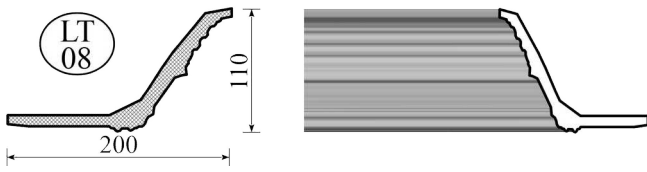

Ornamental Mouldings

Office:- 3 Cascade Place, Waterfall
KwaZulu-Natal, South Africa.
Web Site: www.mouldings.co.za

Light Troughs

Tel: +27 (31) 705 7481
WhatsApp: +27 (31) 705 7481
Email: ornamental@mouldings.co.za

Prices Include 15% VAT. Measurements in mm.
Subject to change without notice. Errors and omissions excepted.