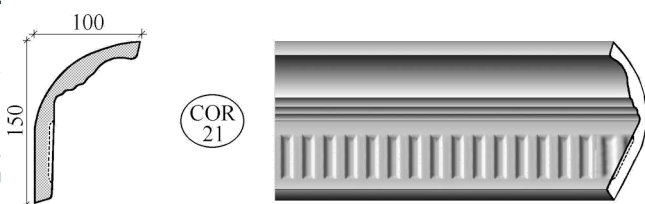

COR 20

COR 21