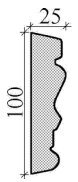

Ornamental Mouldings

Office:- 3 Cascade Place, Waterfall
KwaZulu-Natal, South Africa.
Web Site: www.mouldings.co.za

**Wall
Mouldings**

Tel: +27 (31) 705 7481
WhatsApp: +27 (31) 705 7481
Email: ornamental@mouldings.co.za

CODE	DESCRIPTION	UNIT	PRICE
WM/23	Egg & Dart 55mm	/m	95.00
WM/24	Architrave 100mm	2.5m	135.00
WM/25	W/15 Picture Frame - Small 52mm	2.5m	125.00
WM/26	Rope - Medium 75mm	2.5m	135.00
WM/27	Rope - Large 110mm	2.5m	155.00
WM/28	Greek Key 95mm	2.5m	150.00
WM/29	Crown - Medium 70mm	2.5m	120.00
WM/30	W/35 Varigated Scroll 55-70mm	2.5m	140.00
WM/31	Architrave 77mm	2.5m	130.00
WM/32	Leaf & Grape 95mm	2.5m	135.00
WM/33	Capping - Medium 120mm	2.5m	160.00
WM/34	Capping - Large 160mm	2.5m	180.00
WM/35	Flutes - Large 250mm	2.0m	220.00
WM/36	Dental Capping 119mm	2.4m	160.00
WM/37	Rib & Flute Capping 110mm	2.5m	155.00
WM/38	W/14 Offset Crown 175mm	2.5m	160.00
WM/39	Loop & Bauble 60mm	2.5m	160.00
WM/40	Leaf & Seed 45mm	2.5m	135.00
WM/41	Capping - Small 55mm	2.5m	140.00
WM/42	Adam Chain 67mm	2.5m	145.00
WM/43	W/12 Offset Crown 100mm	2.5m	155.00
WM/44	Crown Egg & Dart 60mm	2.5m	135.00
WM/45	Tuscan Rope 60mm	2.5m	135.00
WM/46	Flower Leaf & Fruit 90mm	2.5m	160.00
WM/47	Square Crown 55mm	2.2m	95.00
WM/48	Dental 45mm	2.0m	115.00
WM/49	Deep Button 100mm	2.4m	150.00
WM/50	Deep Button 53mm	2.5m	140.00
WM/52	Flower & Arch 102mm	2.5m	150.00

WM
27

WM
28

WM
29

WM
30

WM
31

WM
32

WM
23

WM
24

WM
25

WM
26

WM
33

WM
34

Prices Include 15% VAT. Measurements in mm.
Subject to change without notice. Errors and omissions excepted.