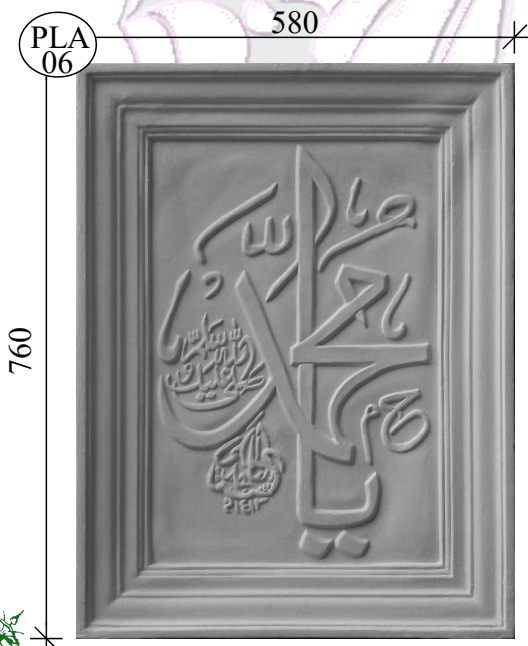

Prices Include 15% VAT. Measurements in mm.
Subject to change without notice. Errors and omissions excepted.