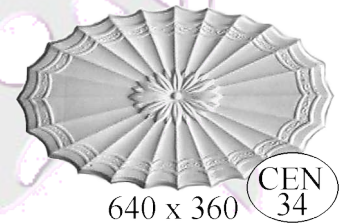

760 Diam CEN 27

1270 x 980 CEN 30

1050 Diam. CEN 31

CEN 32
690 Inside Diam.
920 Outside Diam.

810 Diam. CEN 33

640 x 360 CEN 34

460 Diam. CEN 36

Prices Include 15% VAT. Measurements in mm.
Subject to change without notice. Errors and omissions excepted.