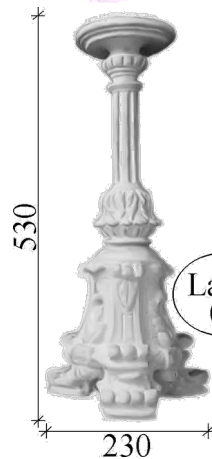

Ornamental Mouldings

Office:- 3 Cascade Place, Waterfall
KwaZulu-Natal, South Africa.
Web Site: www.mouldings.co.za

**Lamps
Ropelights**

Tel: +27 (31) 705 7481
WhatsApp: +27 (31) 705 7481
Email: ornamental@mouldings.co.za

CODE	DESCRIPTION	UNIT	PRICE
LAMP/1	Rounded Shape 380x220mm	Each	320.00
LAMP/2	Smooth Shape 390x250mm	Each	320.00
LAMP/3	Carved Tall Lamp 660x200mm	Each	500.00
LAMP/4	Greek Pot Shape 480x170mm	Each	320.00
LAMP/5	Two Piece Lamp 530x230mm	Each	495.00
CAN/STI	candle stick/small lamp 380x145mm	Each	180.00
FITTING	elect fitting for lamp & 2m cable	Each	100.00

Lamp 05

Prices Include 15% VAT. Measurements in mm.
Subject to change without notice. Errors and omissions excepted.