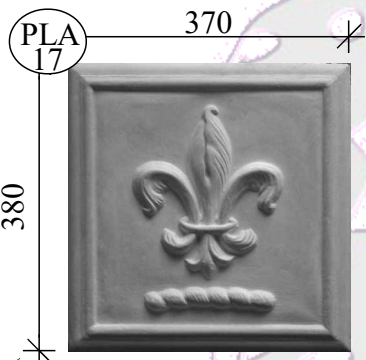

**Panels &
Plaques**

Tel: +27 (31) 705 7481
WhatsApp: +27 (31) 705 7481
Email: ornamental@mouldings.co.za

CODE	DESCRIPTION	PRICE
PANEL/01	Fine Geometric double DIT 600x1200mm	350.00
PANEL/02	Intricate 6x Geometric 550x810mm	200.00
PANEL/03	Large Rose Geometric 990x990mm	495.00
PANEL/04	Flower Geometric Design 770x770mm	270.00
PANEL/05	Gothic Trellis Panel 500x1300mm	350.00
PANEL/08	Flower in diamond trellis 520x870mm	210.00
PANEL/09	Intricate Heart Pattern 500x580mm	130.00
PANEL/13	Flower in Stars x 8 470x840mm	180.00

Panels & Plaques

Tel: +27 (31) 705 7481
WhatsApp: +27 (31) 705 7481
Email: ornamental@mouldings.co.za

CODE	DESCRIPTION	PRICE
PLA/01	Oval Flower 720x520mm	460.00
PLA/02	Strelitzia & Rocks 760x1130mm	600.00
PLA/03	3 Greek Women 710x1050mm	600.00
PLA/04	Shell and Scroll 340x270mm	100.00
PLA/07	Flower Garden Diamond 390x650mm	90.00
PLA/08	Cherub in Frame 195 Diam	90.00
PLA/09	Triangular Flower 330x180mm	150.00
PLA/10	Strelitzia Flower 600x620mm	360.00
PLA/11	Arum Lilie Plaque 800x550mm	360.00
PLA/12	Shield & Ribbon 200x260mm	90.00
PLA/13	Shell Design 160x160mm	90.00
PLA/14	Shield & Scroll 490x480mm	225.00
PLA/15	Old Ship Plaque 560diam	350.00
PLA/16	Sail Ship in Frame 600diam	350.00
PLA/17	Universal Crest 370x380mm	150.00
PLA/18	Three Cherubs 710x600mm	350.00