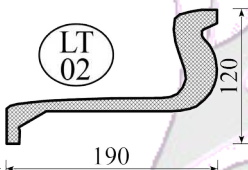

Light Troughs

Tel: +27 (31) 705 7481
WhatsApp: +27 (31) 705 7481
Email: ornamental@mouldings.co.za

CODE	DESCRIPTION	UNIT	PRICE
LT/01	Bubbles Light Trough	2.1m	231.00
LT/02	DL/01 - Mini Downlight Bulkhead	2.1m	216.00
LT/03	Curved Edge Bulkhead	2.1m	231.00
LT/04	COR/53 Downlight Bulkhead	2.1m	260.00
LT/05	COR/53 Light Trough	2.1m	231.00
LT/06	Rope Light Trough	2.1m	231.00
LT/07	Rope Light Trough - Small	2.1m	231.00
LT/08	Fluted Light Trough	2.1m	231.00
LT/10	Classic LED Strip Light Holder	2.5m	140.00
LT/11	Bubbles LED Strip Light Holder	2.5m	140.00
LT/12	Plain Lines & Cove Light Trough	2.1m	231.00
LT/13	Leaf & Bud Light Trough	2.1m	231.00
LT/14	Leaf & Bud Light Trough - Small	2.1m	231.00
LT/15	Porthole Light Trough	2.1m	231.00
LT/16	Porthole Downlight Bulkhead	2.1m	260.00
LT/17	COR/04 Downlight Bulkhead	2.1m	260.00
LT/18	COR/04 Uplight Trough	2.1m	231.00
LT/19	Shadow Line Box Downlight	2.1m	231.00
LT/20	Shadow line Flat Bulkhead	2.1m	231.00
LT/21	COR/103 Downlight Bulkhead	2.1m	260.00
LT/22	COR/103 Uplight Trough	2.1m	231.00
LT/CURV	Special Curved Light Trough	/m	350.00