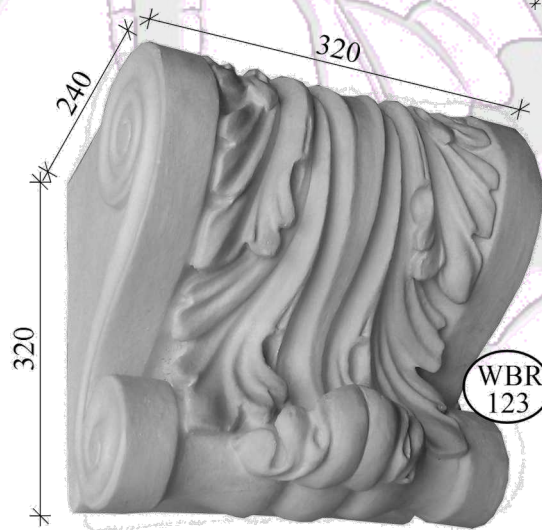

Ornamental Mouldings

Office:- 3 Cascade Place, Waterfall
KwaZulu-Natal, South Africa.
Web Site: www.mouldings.co.za

Notes

Tel: +27 (31) 705 7481
WhatsApp: +27 (31) 705 7481
Email: ornamental@mouldings.co.za

CODE	DESCRIPTION	PRICE
WBR/119	Scroll leaf 120x150x65	100.00
WBR/120	Fronds corbel 120x150x135	150.00
WBR/121	Grapes corbel 140x140x120	150.00
WBR/122	Leaf 65x85x45	50.00
WBR/123	Colonial Corbel 320x320x240	750.00
WBR/124	Jayjay 300x550x170mm	650.00
WBR/125	Corinthian 300x320x150mm	500.00
WBR/126	Flower corbel 210x370x125	350.00
WBR/127	Leaf scroll 250x150x65	160.00
WBR/128	Leaf scroll 190x150x65	130.00
WBR/129	Fluted corbel 200x290x140	300.00
WBR/130	Fine leaf 100x290x85	150.00
WBR/131	Vertical scroll 155x270x150	300.00
WBR/132	Curley scone 420x410x310	500.00
WBR/133	Greek bracket 430x500x230	500.00
WBR/134	Scroll Leaf new 85x320x120	190.00
WBR/134T	Scroll Leaf & Top 135x370x130	200.00
WBR/135	Mangar design 240x240x140	280.00
WBR/136	Long 2 Scrolls & Leaf 210x610x160	500.00
WBR/ZEL	Elephant bracket 260x300x135	400.00
WBR/ZOO	Flower bracket 240x290x135	350.00

Prices Include 15% VAT. Measurements in mm.
Subject to change without notice. Errors and omissions excepted.