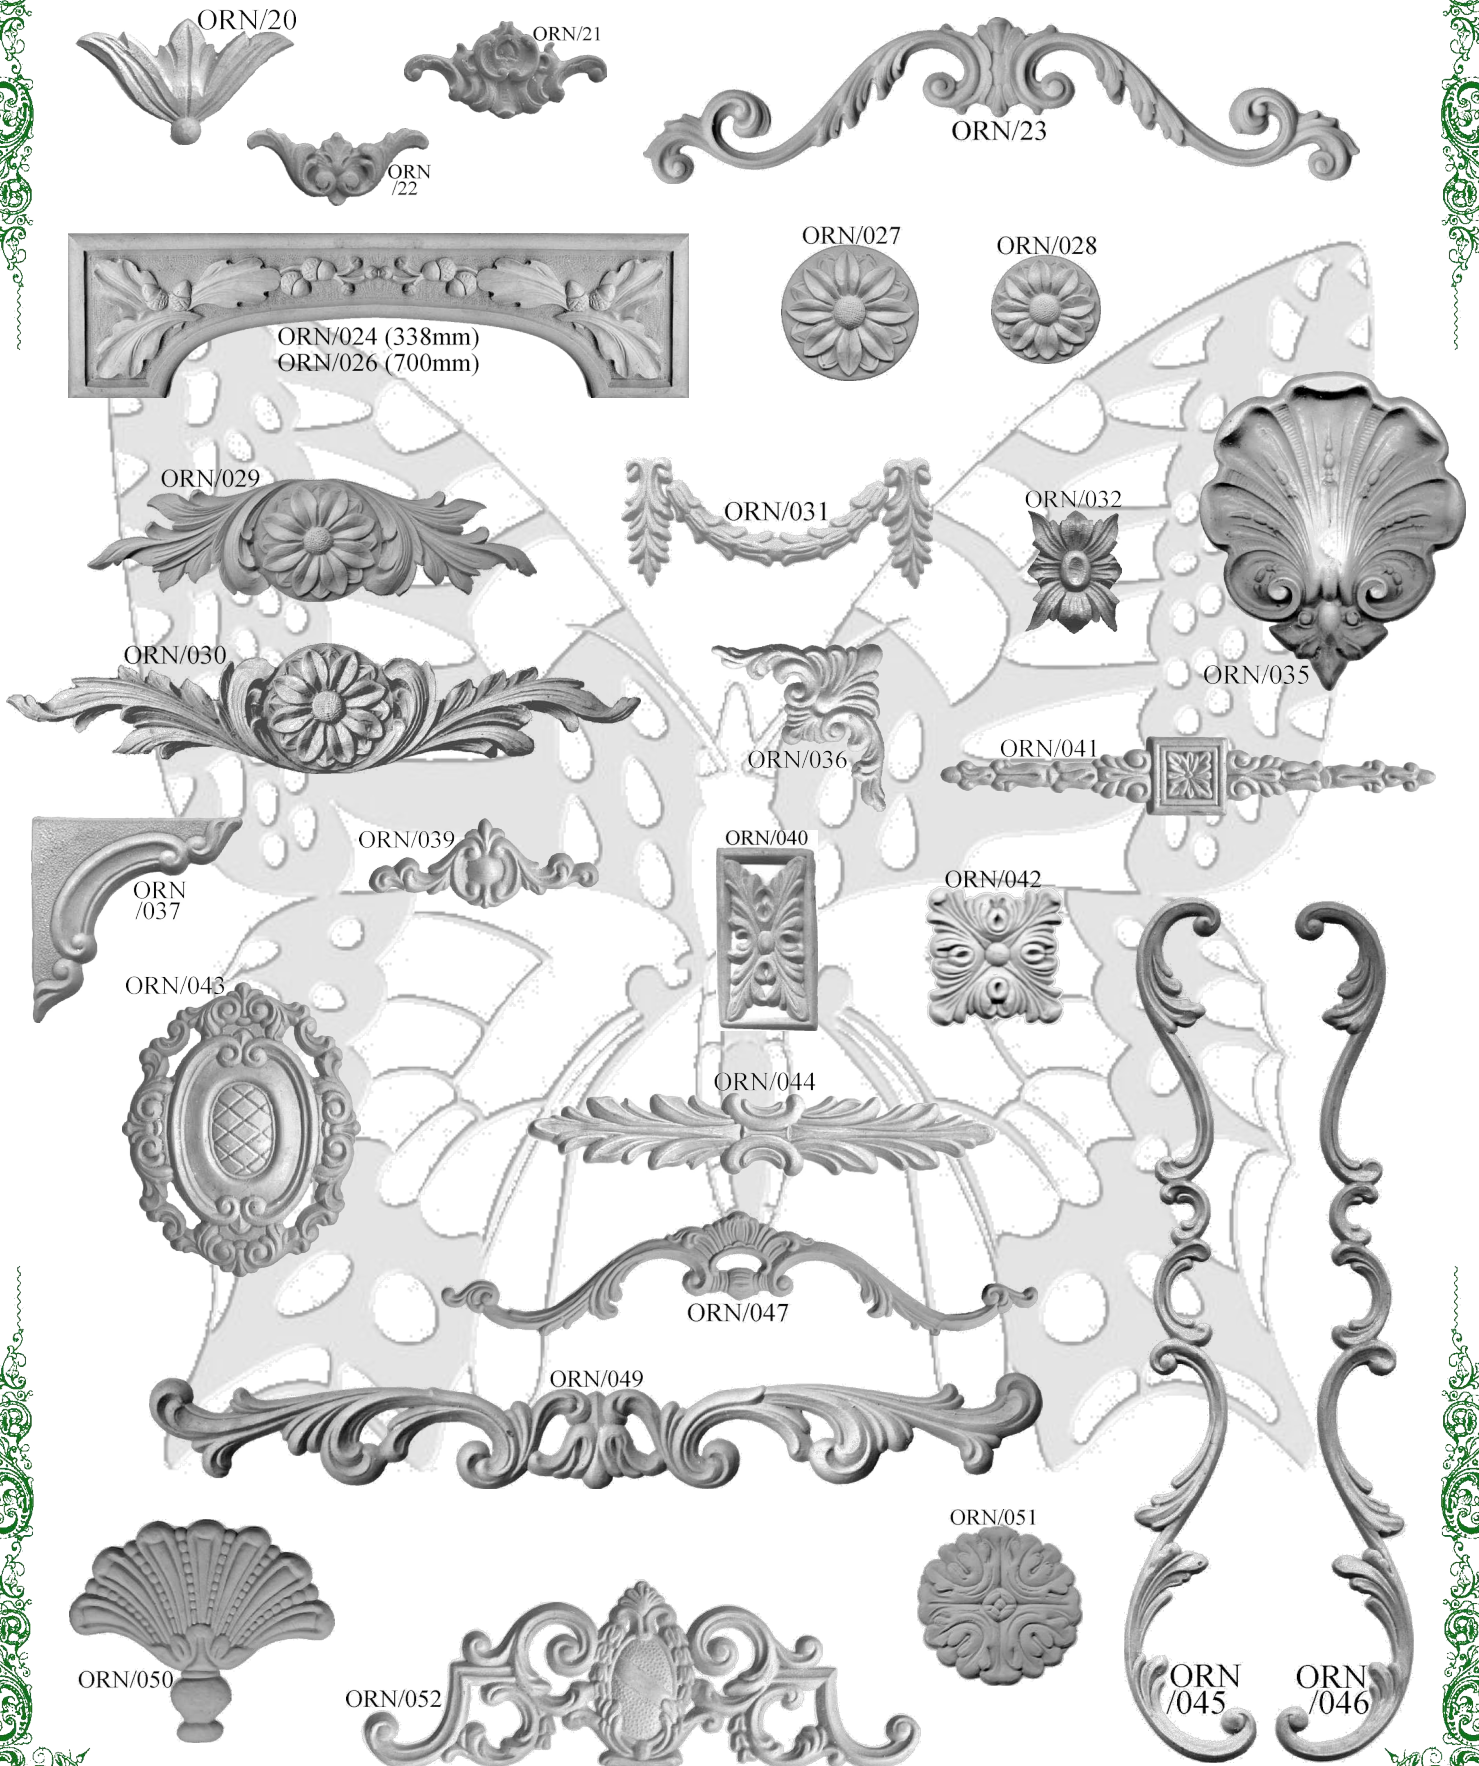

Ornamental Mouldings

Office:- 3 Cascade Place, Waterfall
KwaZulu-Natal, South Africa.
Web Site: www.mouldings.co.za

**Resin
Mouldings**

Tel: +27 (31) 705 7481
WhatsApp: +27 (31) 705 7481
Email: ornamental@mouldings.co.za

Prices Include 15% VAT. Measurements in mm.
Subject to change without notice. Errors and omissions excepted.