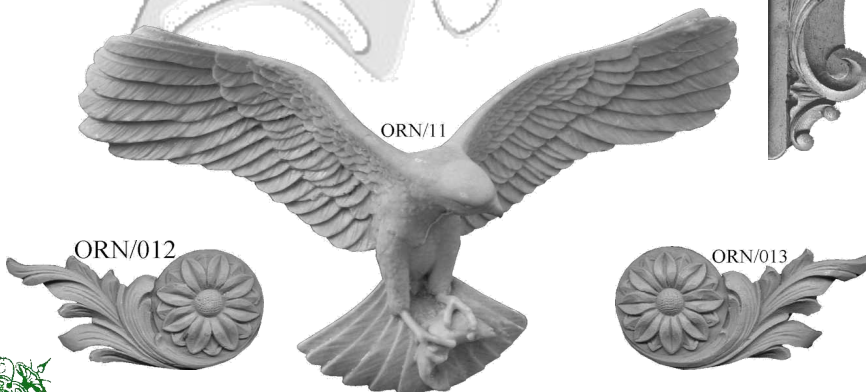

CODE	DESCRIPTION	SIZE	PRICE
ORN/01	Fern top	165x110 mm	66.00
ORN/02	Decorative Ribbon	295x90 mm	70.00
ORN/03	Moulding	270x95 mm	27.00
ORN/04	Lovers sitting	180x160 mm	104.00
ORN/05	Lovers lying	235x120 mm	116.00
ORN/06	Big Scroll L	280x100 mm	76.00
ORN/07	Big Scroll R	280x100 mm	76.00
ORN/09	Big Corner L	255x215 mm	108.00
ORN/10	Big Corner R	255x215 mm	108.00
ORN/11	Fish eagle in flight	360x160 mm	295.00
ORN/12	Scroll & Daisy L	140x65 mm	36.00
ORN/13	Scroll & Daisy R	140x65 mm	36.00
ORN/14	Flower Rectangle	160x52 mm	40.00
ORN/15	Oval lady plaque	110x85 mm	27.00
ORN/16	Leaf shield deco	65x45 mm	27.00
ORN/17	Bud & bead dropper	115 mm	27.00
ORN/18	Daisy	80 mm	32.00
ORN/20	Cherry Leaves	75x120 mm	27.00
ORN/21	Centre shield & scroll	110x55 mm	27.00
ORN/22	Centre scroll small	100x40 mm	27.00
ORN/23	Centre scroll double	390x80 mm	47.00
ORN/24	Header	338x100 mm	109.00
ORN/26	Header	700x100 mm	244.00
ORN/27	Daisy	70 mm	27.00
ORN/28	Daisy	60 mm	27.00
ORN/29	Daisy & Scrolls	245x70 mm	49.00
ORN/30	Daisy & scrolls	345x75 mm	68.00
ORN/31	Swag buds	170x70 mm	27.00
ORN/32	Flower square	70x53 mm	27.00
ORN/35	Shell	145x170 mm	64.00
ORN/36	Scroll & Fern corner	135x80 mm	27.00
ORN/37	Corner Moulding	115x115 mm	27.00
ORN/39	Centre scroll & egg	130x50 mm	27.00
ORN/40	Leaves in square	105x55 mm	27.00
ORN/41	Centre Bud & square	270x45 mm	29.00
ORN/42	Sqaure leaves	75 mm	27.00
ORN/43	Medallion & scrolls	170x130 mm	66.00
ORN/44	Centre with buds	255x45 mm	44.00
ORN/45	Scroll thin L	370x50 mm	27.00
ORN/46	Scroll thin R	370x50 mm	27.00
ORN/47	Centre scrolls	325x60 mm	27.00
ORN/49	Centre Scroll	480x55 mm	56.00
ORN/50	Fern in pot	145x120 mm	43.00
ORN/51	Round leaf deco	90 mm	40.00
ORN/52	Hillcrest	300x105 mm	50.00