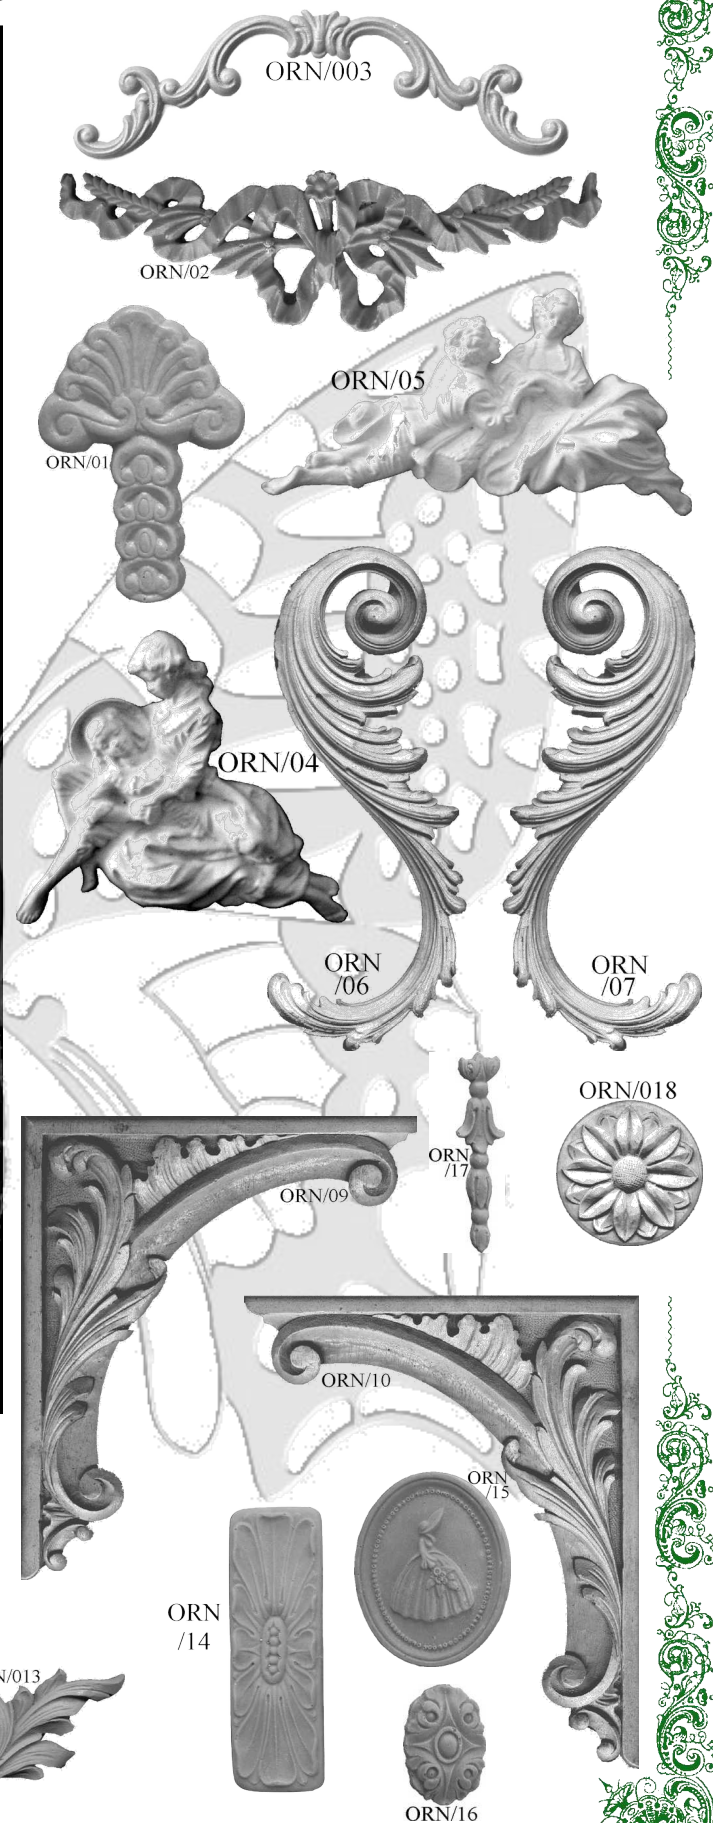

# *Resin Furniture Plant-on Brochure*

CODE	DESCRIPTION	SIZE	PRICE
ORN/01	Fern top	165x110 mm	66.00
ORN/02	Decorative Ribbon	295x90 mm	70.00
ORN/03	Moulding	270x95 mm	27.00
ORN/04	Lovers sitting	180x160 mm	104.00
ORN/05	Lovers lying	235x120 mm	116.00
ORN/06	Big Scroll L	280x100 mm	76.00
ORN/07	Big Scroll R	280x100 mm	76.00
ORN/09	Big Corner L	255x215 mm	108.00
ORN/10	Big Corner R	255x215 mm	108.00
ORN/11	Fish eagle in flight	360x160 mm	295.00
ORN/12	Scroll & Daisy L	140x65 mm	36.00
ORN/13	Scroll & Daisy R	140x65 mm	36.00
ORN/14	Flower Rectangle	160x52 mm	40.00
ORN/15	Oval lady plaque	110x85 mm	27.00
ORN/16	Leaf shield deco	65x45 mm	27.00
ORN/17	Bud & bead dropper	115 mm	27.00
ORN/18	Daisy	80 mm	32.00
ORN/20	Cherry Leaves	75x120 mm	27.00
ORN/21	Centre shield & scroll	110x55 mm	27.00
ORN/22	Centre scroll small	100x40 mm	27.00
ORN/23	Centre scroll double	390x80 mm	47.00
ORN/24	Header	338x100 mm	109.00
ORN/26	Header	700x100 mm	244.00
ORN/27	Daisy	70 mm	27.00
ORN/28	Daisy	60 mm	27.00
ORN/29	Daisy & Scrolls	245x70 mm	49.00
ORN/30	Daisy & scrolls	345x75 mm	68.00
ORN/31	Swag buds	170x70 mm	27.00
ORN/32	Flower square	70x53 mm	27.00
ORN/35	Shell	145x170 mm	64.00
ORN/36	Scroll & Fern corner	135x80 mm	27.00
ORN/37	Corner Moulding	115x115 mm	27.00
ORN/39	Centre scroll & egg	130x50 mm	27.00
ORN/40	Leaves in square	105x55 mm	27.00
ORN/41	Centre Bud & square	270x45 mm	29.00
ORN/42	Sqaure leaves	75 mm	27.00
ORN/43	Medallion & scrolls	170x130 mm	66.00
ORN/44	Centre with buds	255x45 mm	44.00
ORN/45	Scroll thin L	370x50 mm	27.00
ORN/46	Scroll thin R	370x50 mm	27.00
ORN/47	Centre scrolls	325x60 mm	27.00
ORN/49	Centre Scroll	480x55 mm	56.00
ORN/50	Fern in pot	145x120 mm	43.00
ORN/51	Round leaf deco	90 mm	40.00
ORN/52	Hillcrest	300x105 mm	50.00