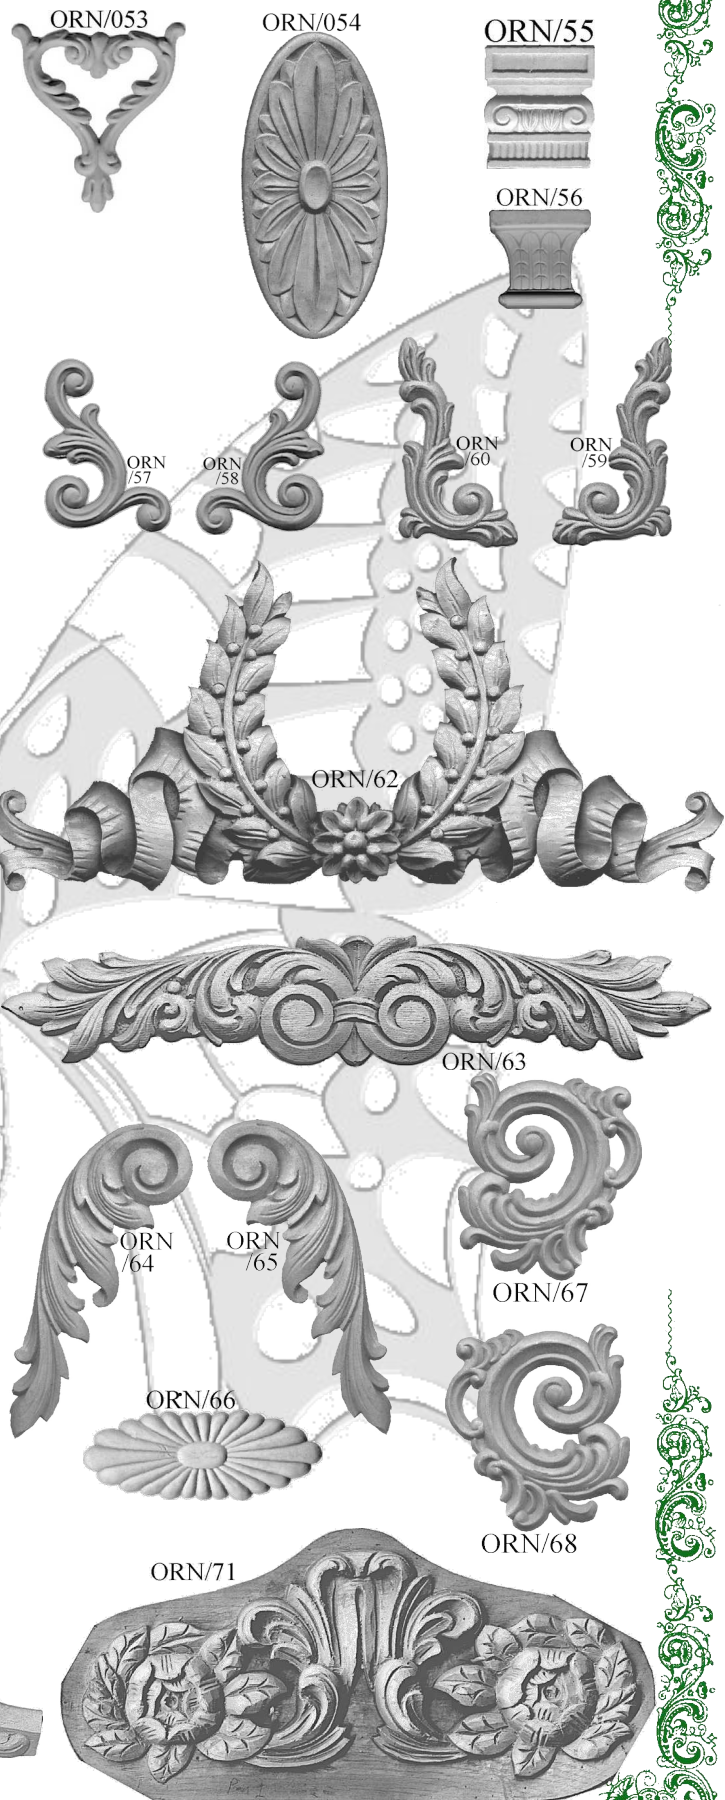

CODE	DESCRIPTION	SIZE	PRICE
ORN/53	Heart Laurel	95x110 mm	27.00
ORN/54	Oval Rosette	170x80 mm	40.00
ORN/55	Square Gothic cap	70x60 mm	39.00
ORN/56	Square Corinthian Cap	55x55 mm	36.00
ORN/57	Scroll left	105x70 mm	28.00
ORN/58	Scroll right	105x70 mm	28.00
ORN/59	Scroll left	115x65 mm	28.00
ORN/60	Scroll right	115x65 mm	28.00
ORN/61	Pediment centre	420x180 mm	331.00
ORN/62	Laurel Wreath	400x180 mm	130.00
ORN/63	Centre Scroll	387x70 mm	86.00
ORN/64	Scroll leaf left	175x55 mm	42.00
ORN/65	Scroll leaf right	175x55 mm	42.00
ORN/66	Oval flower	130x50 mm	32.00
ORN/67	Decorative scroll left	105x100 mm	39.00
ORN/68	Decorative scroll right	105x100 mm	39.00
ORN/71	Rose & Crest insert	325x155 mm	160.00
ORN/75	Scroll Left	144x50 mm	28.00
ORN/76	Scroll Right	144x50 mm	28.00
ORN/77	Impatiencè flower	30 mm	28.00
ORN/78	Chair back upright	390x330 mm	149.00
ORN/79	Daisy flower	32 mm	28.00
ORN/81	Oval & scroll combinat	400x100 mm	107.00
ORN/82	Centre scroll & fern	305x110 mm	119.00
ORN/83	Oval flower	85x50 mm	28.00
ORN/84	shell - small	60x60 mm	28.00
ORN/85	SF1 Sunflower	55 mm	28.00
ORN/87	PKO1 Parker Knoll 01	375x205 mm	78.00
ORN/88	PKO2 Parker Knoll 02	462x100 mm	62.00
ORN/89	PKO3 Rosette	55 mm	28.00
ORN/90	RDF1 Small Crown	115x105 mm	39.00
ORN/91	Small Rosette Laurel	132 mm	28.00
ORN/92	bow - tied	270x200 mm	185.00
ORN/93	bow - for swag	270x80 mm	68.00
ORN/94	swag dropper - flowers	440x100 mm	239.00
ORN/95	swag centre - flowers	700x400 mm	739.00

Prices Include 15% VAT. Measurements in mm.
Subject to change without notice. Errors and omissions excepted.