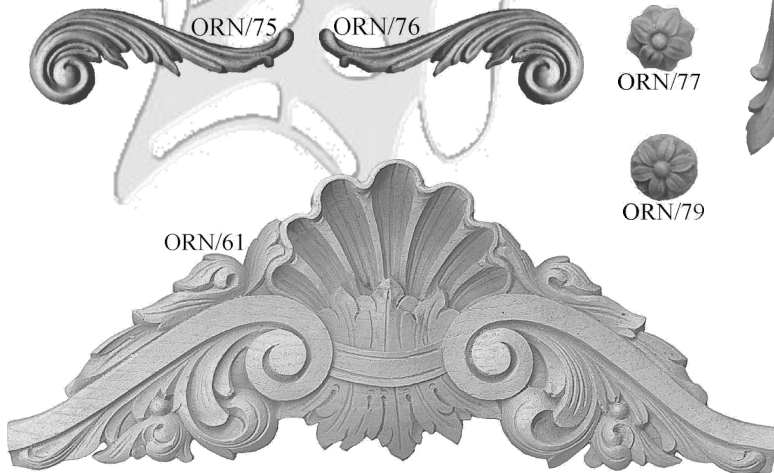

CODE	DESCRIPTION	SIZE	PRICE
ORN/53	Heart Laurel	95x110 mm	27.00
ORN/54	Oval Rosette	170x80 mm	40.00
ORN/55	Square Gothic cap	70x60 mm	39.00
ORN/56	Square Corinthian Cap	55x55 mm	36.00
ORN/57	Scroll left	105x70 mm	28.00
ORN/58	Scroll right	105x70 mm	28.00
ORN/59	Scroll left	115x65 mm	28.00
ORN/60	Scroll right	115x65 mm	28.00
ORN/61	Pediment centre	420x180 mm	331.00
ORN/62	Laurel Wreath	400x180 mm	130.00
ORN/63	Centre Scroll	387x70 mm	86.00
ORN/64	Scroll leaf left	175x55 mm	42.00
ORN/65	Scroll leaf right	175x55 mm	42.00
ORN/66	Oval flower	130x50 mm	32.00
ORN/67	Decorative scroll left	105x100 mm	39.00
ORN/68	Decorative scroll right	105x100 mm	39.00
ORN/71	Rose & Crest insert	325x155 mm	160.00
ORN/75	Scroll Left	144x50 mm	28.00
ORN/76	Scroll Right	144x50 mm	28.00
ORN/77	Impatiencè flower	30 mm	28.00
ORN/78	Chair back upright	390x330 mm	149.00
ORN/79	Daisy flower	32 mm	28.00
ORN/81	Oval & scroll combinat	400x100 mm	107.00
ORN/82	Centre scroll & fern	305x110 mm	119.00
ORN/83	Oval flower	85x50 mm	28.00
ORN/84	shell - small	60x60 mm	28.00
ORN/85	SF1 Sunflower	55 mm	28.00
ORN/87	PKO1 Parker Knoll 01	375x205 mm	78.00
ORN/88	PKO2 Parker Knoll 02	462x100 mm	62.00
ORN/89	PKO3 Rosette	55 mm	28.00
ORN/90	RDF1 Small Crown	115x105 mm	39.00
ORN/91	Small Rosette Laurel	132 mm	28.00
ORN/92	bow - tied	270x200 mm	185.00
ORN/93	bow - for swag	270x80 mm	68.00
ORN/94	swag dropper - flowers	440x100 mm	239.00
ORN/95	swag centre - flowers	700x400 mm	739.00